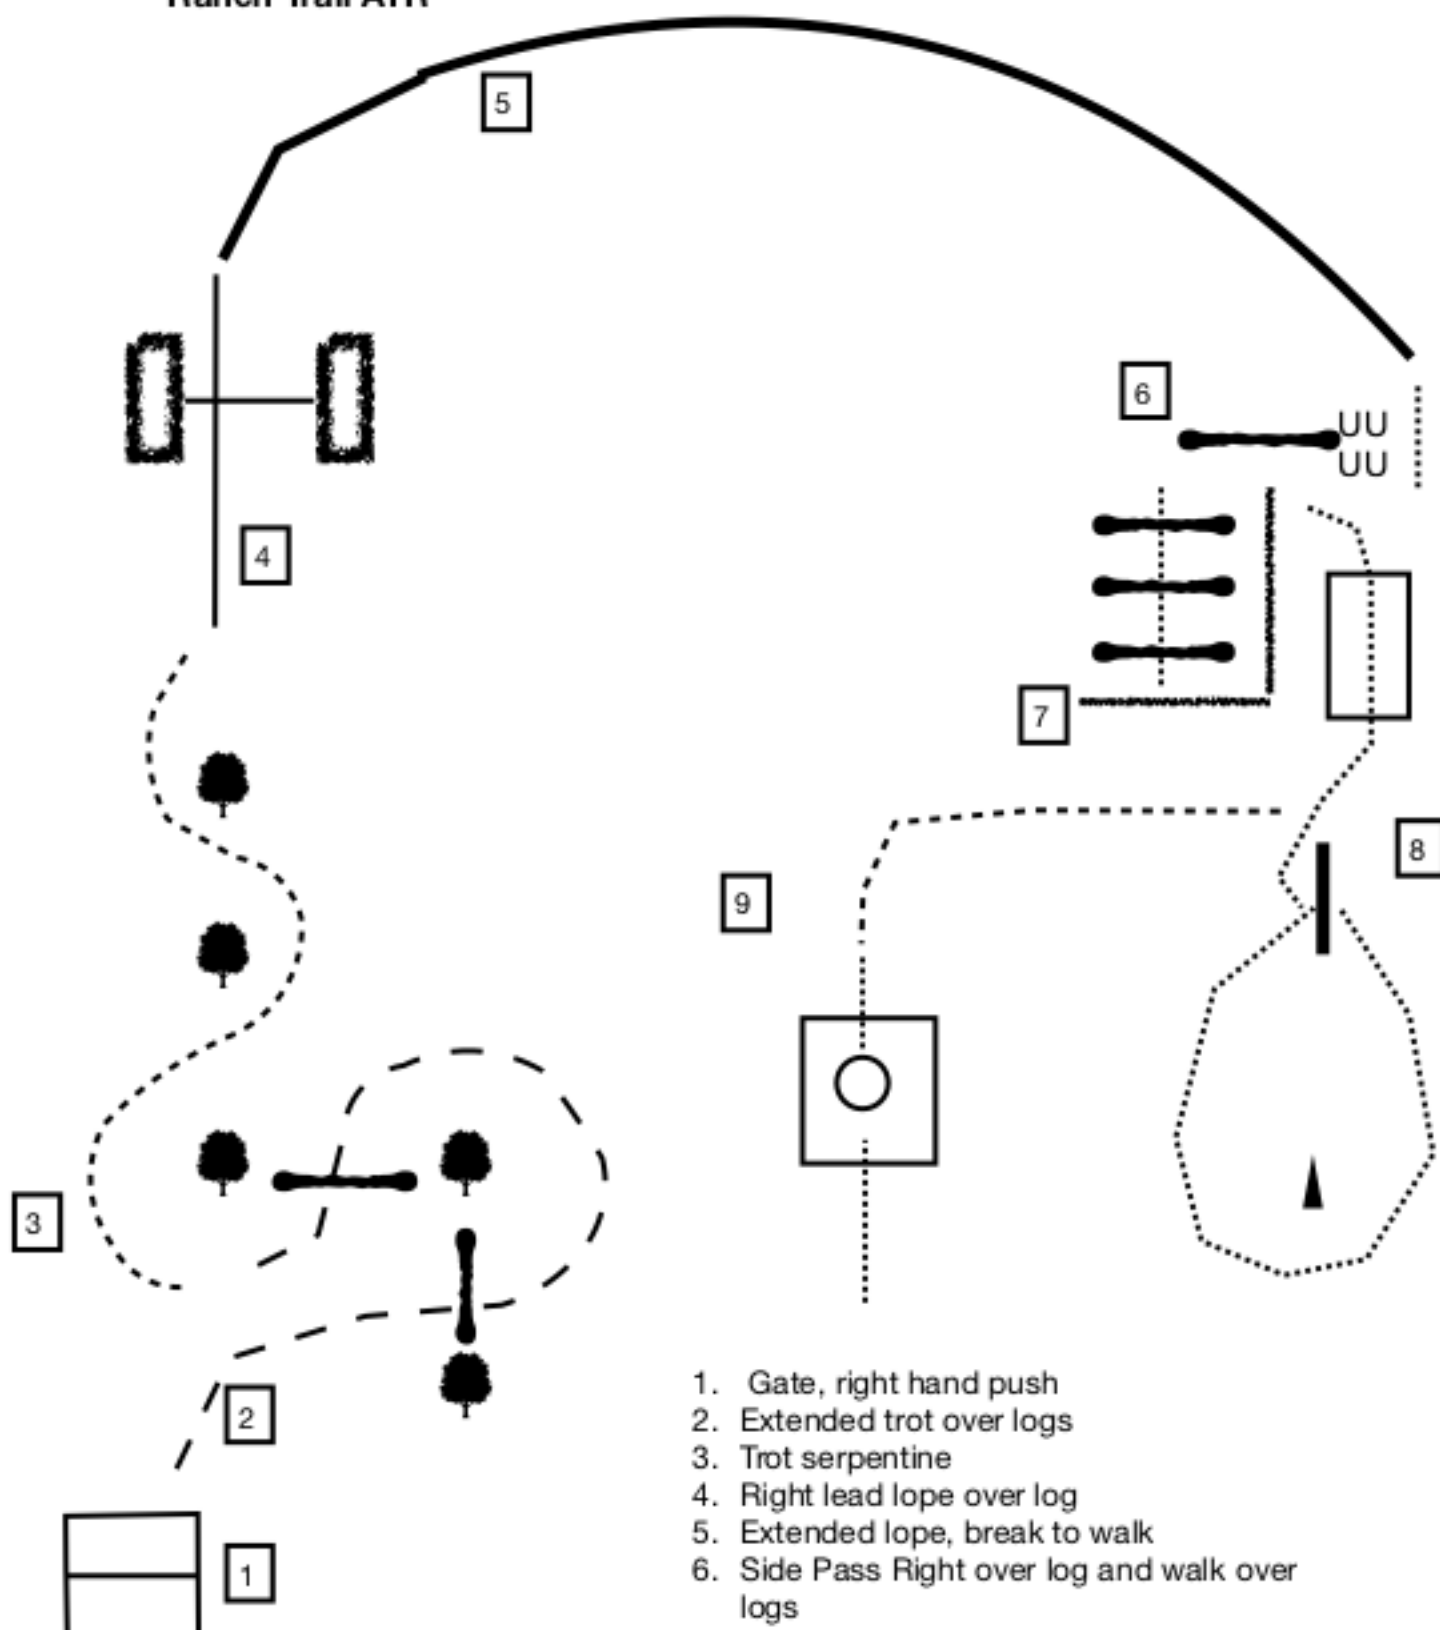

Class 1091
W/T Ranch Trail 10 & under

1. Walk into box, 360 either way and walk out of box
2. Trot past bridge, walk and then straight back
3. Walk over bridge
4. Walk over logs
5. Trot over log
6. Trot around bushes/tree
7. Trot over logs
8. Walk to gate and walk thru open gate, exit at a walk

Classes 1092 & 1094
Ranch Trail - Open

1. Gate, right hand push
2. Trot over logs
3. Extended trot serpentine
4. Right lead lope over log
5. Extended lope and break to walk
6. Side pass right over log, walk over logs
7. Back "L" and walk over bridge
8. Drag object at walk or trot in a figure 8
9. Trot into box, halt, 360 either direction and walk out of

Classes 1093 & 1095
Ranch Trail ATR

1. Gate, right hand push
2. Extended trot over logs
3. Trot serpentine
4. Right lead lope over log
5. Extended lope, break to walk
6. Side Pass Right over log and walk over logs
7. Back "L" and walk over bridge, walk to drag
8. Drag object at a walk around cone
9. Trot to box, walk into box, 360 either direction and walk out of box