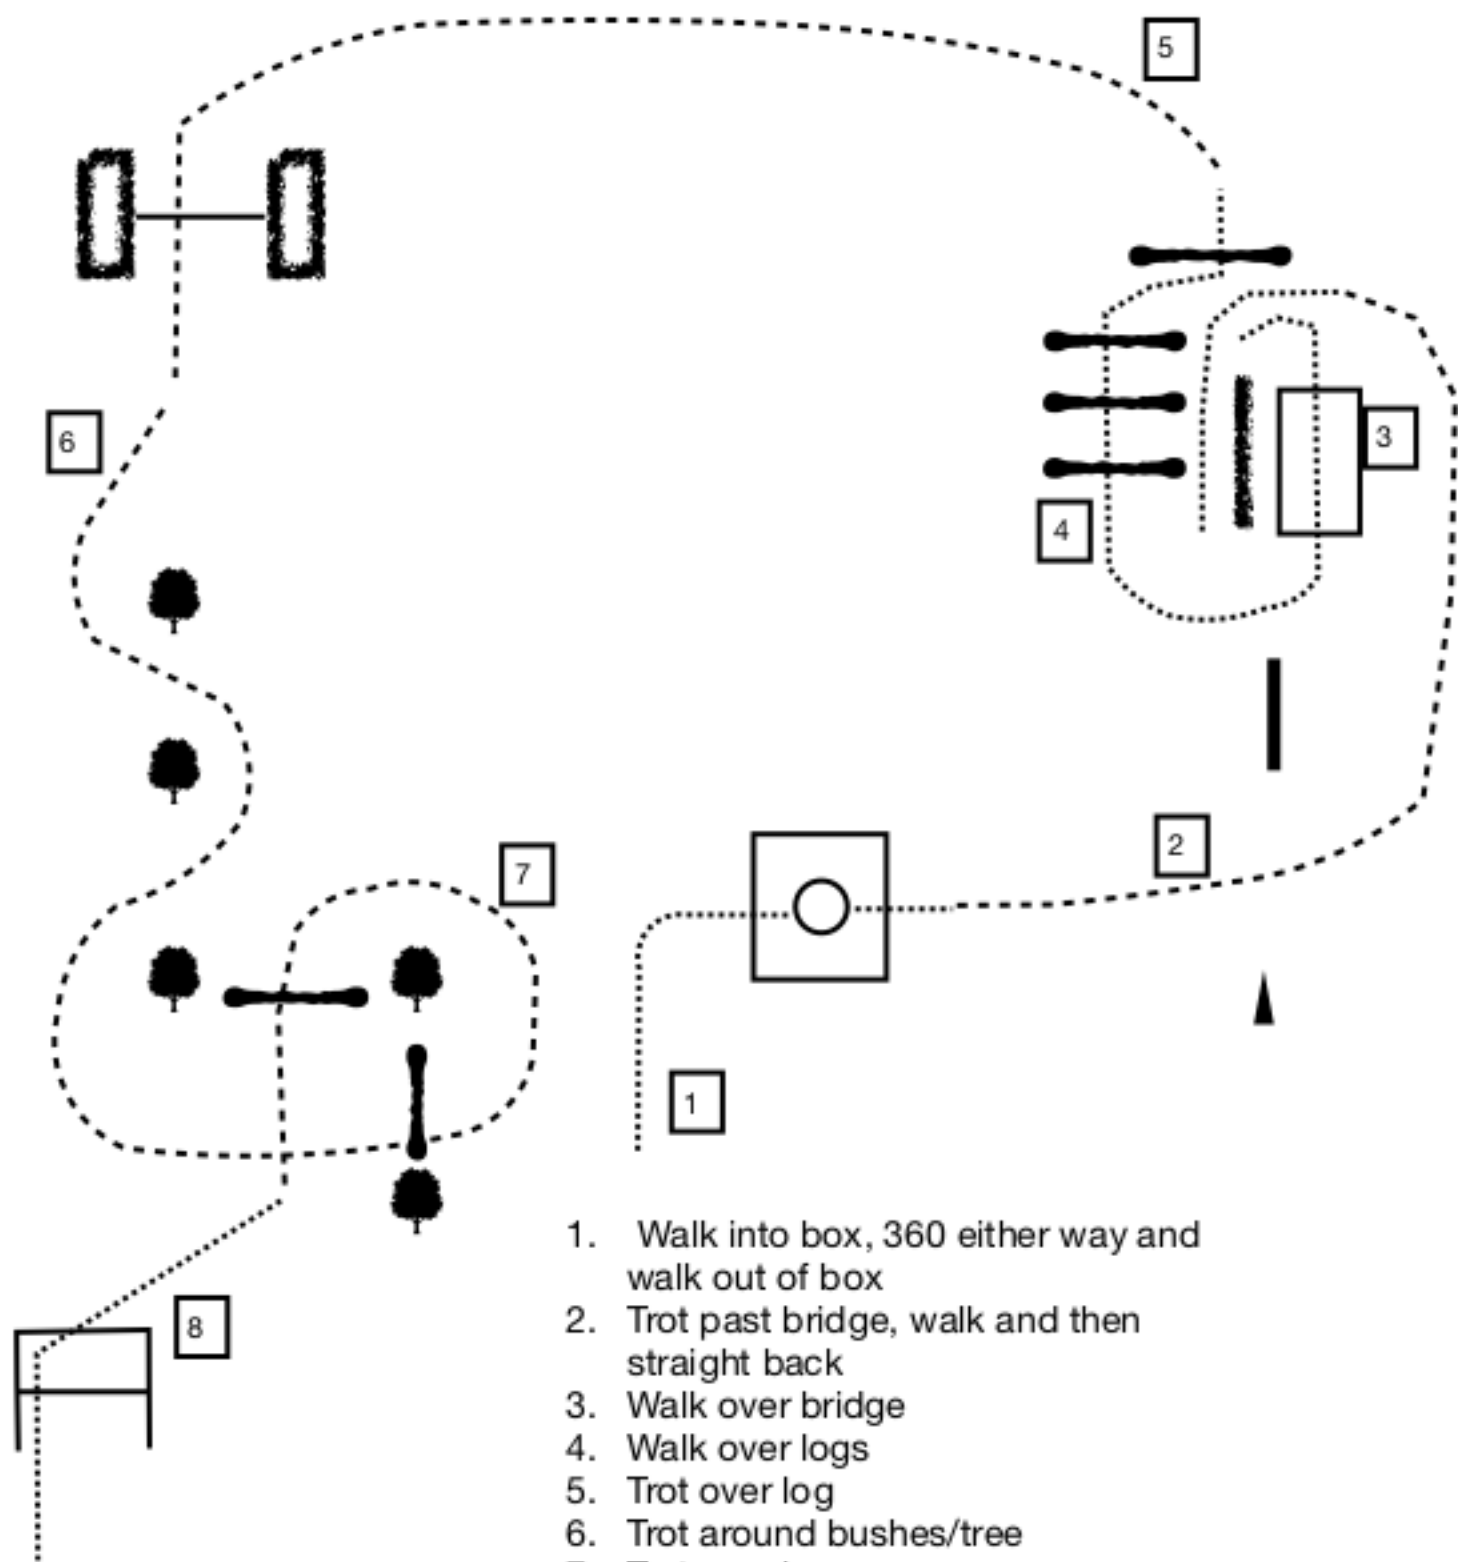

Class 1091
W/T Ranch Trail 10 & under

1. Walk into box, 360 either way and walk out of box
2. Trot past bridge, walk and then straight back
3. Walk over bridge
4. Walk over logs
5. Trot over log
6. Trot around bushes/tree
7. Trot over logs
8. Walk to gate and walk thru open gate, exit at a walk

Classes 1092 & 1094
Ranch Trail - Open

1. Gate, right hand push
2. Trot over logs
3. Extended trot serpentine
4. Right lead lope over log
5. Extended lope and break to walk
6. Side pass right over log, walk over logs
7. Back "L" and walk over bridge
8. Drag object at walk or trot in a figure 8
9. Trot into box, halt, 360 either direction and walk out of

Classes 1093 & 1095
Ranch Trail ATR

1. Gate, right hand push
2. Extended trot over logs
3. Trot serpentine
4. Right lead lope over log
5. Extended lope, break to walk
6. Side Pass Right over log and walk over logs
7. Back "L" and walk over bridge, walk to drag
8. Drag object at a walk around cone
9. Trot to box, walk into box, 360 either direction and walk out of box