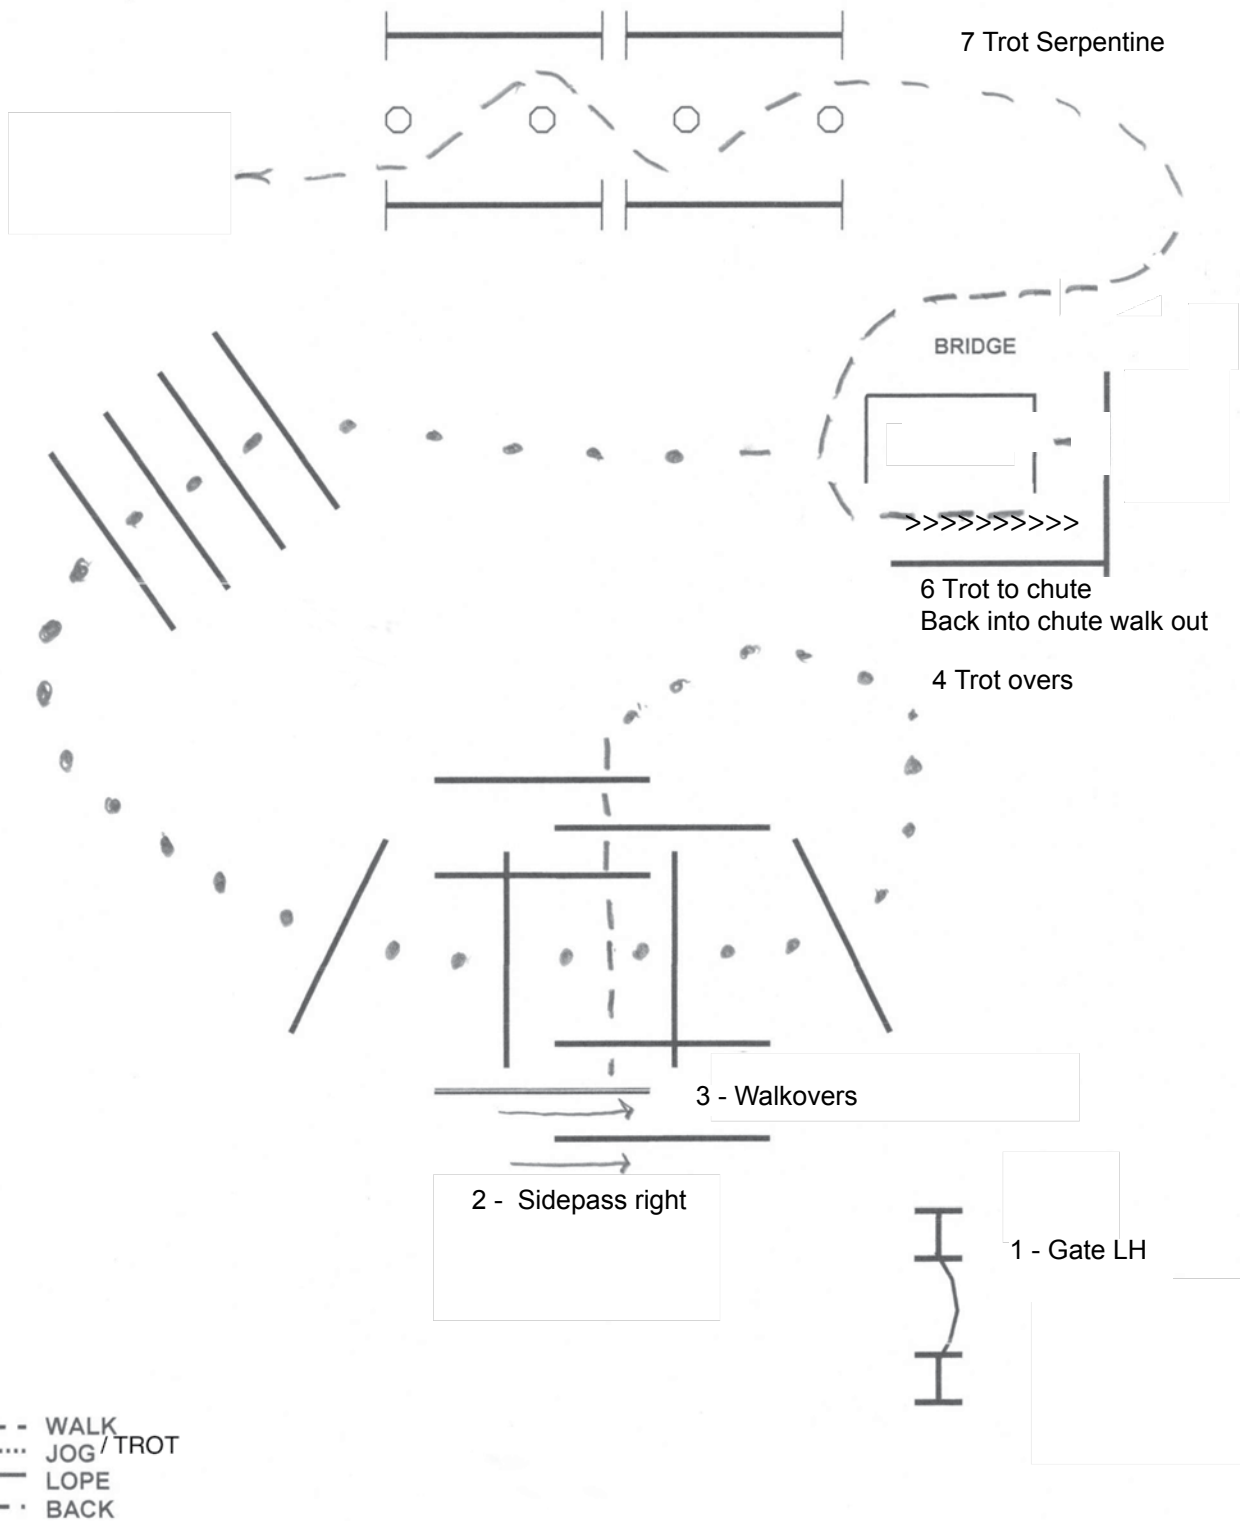

Region 7 In-Hand Eng/West Trail Ch Classes

715A Region 7 Arabian In-Hand Eng/West Trail Ch

715B Region 7 HA/AA In-Hand Eng/West Trail Ch

715C Region 7 Arabian In-Hand Eng/West Trail ATH Ch

715D Region 7 HA/AA In-Hand Eng/West Trail ATH Ch