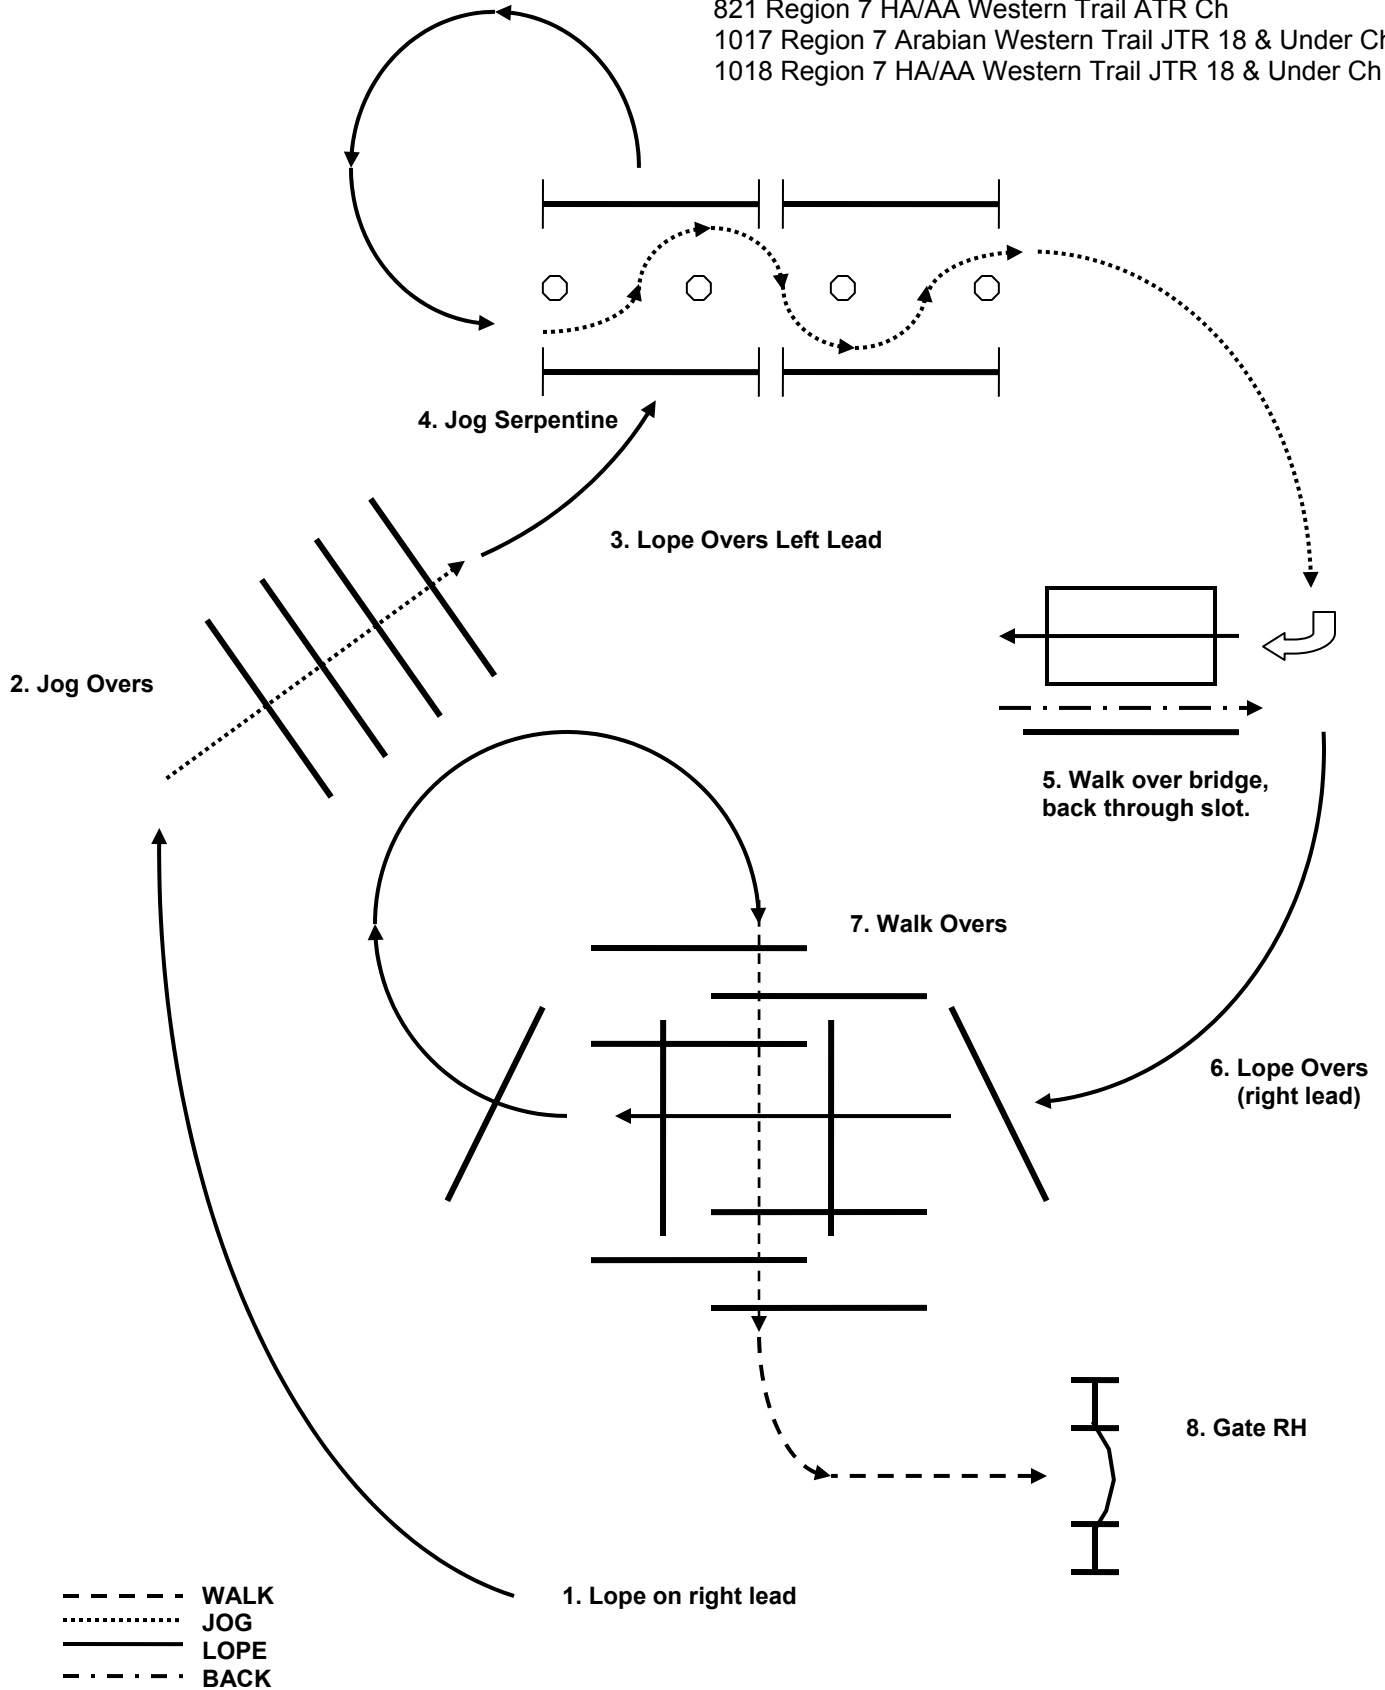

2026 Region 7 Classes

714 Region 7 Arabian English Trail ATR Ch

715 Region 7 HA/AA English Trail ATR Ch

820 Region 7 Arabian Western Trail ATR Ch

821 Region 7 HA/AA Western Trail ATR Ch

1017 Region 7 Arabian Western Trail JTR 18 & Under Ch

1018 Region 7 HA/AA Western Trail JTR 18 & Under Ch