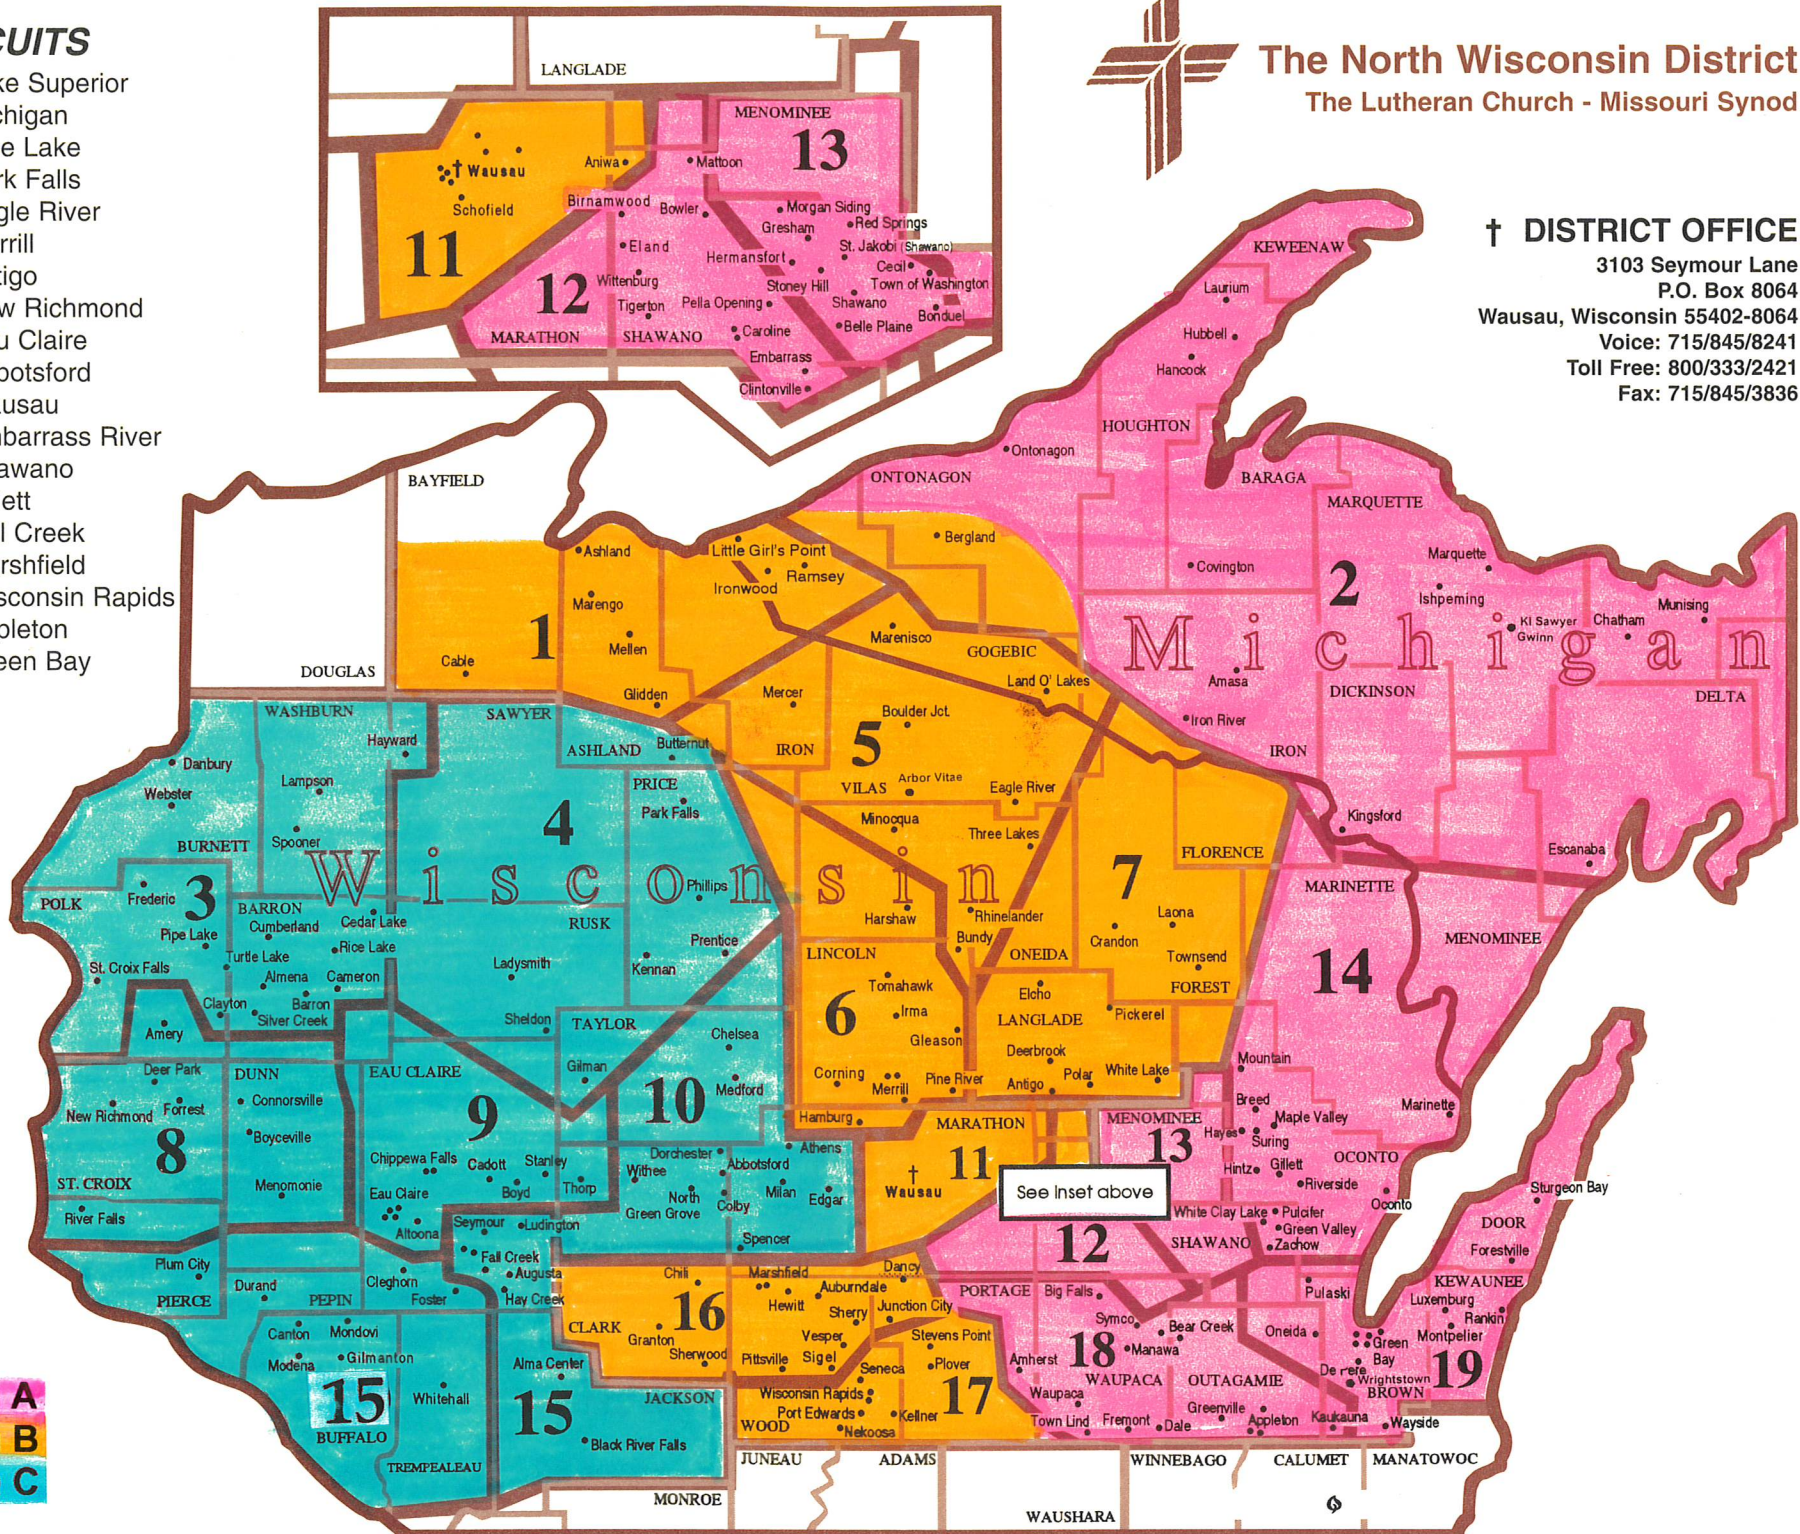

CIRCUITS

1. Lake Superior
2. Michigan
3. Rice Lake
4. Park Falls
5. Eagle River
6. Merrill
7. Antigo
8. New Richmond
9. Eau Claire
10. Abbotsford
11. Wausau
12. Embarrass River
13. Shawano
14. Gillett
15. Fall Creek
16. Marshfield
17. Wisconsin Rapids
18. Appleton
19. Green Bay

The North Wisconsin District
The Lutheran Church - Missouri Synod

† DISTRICT OFFICE
3103 Seymour Lane
P.O. Box 8064
Wausau, Wisconsin 55402-8064
Voice: 715/845/8241
Toll Free: 800/333/2421
Fax: 715/845/3836

Region A
Region B
Region C