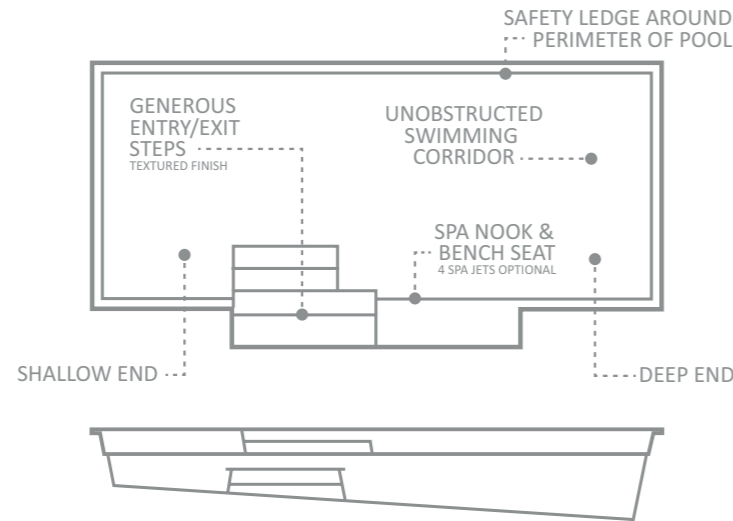

The Elegance™

Since its introduction, the Leisure Pools® Elegance™ design has changed people's perception of what a fiberglass pool can look like.

This bold and innovative design, with its ultra modern square corners and clean crisp lines, has rapidly become one of the most popular pool designs in the world.

When Leisure Pools® first commenced design work on the Elegance™, the emphasis was to not only create a new and visually stunning pool, but also one that maximized the space inside the pool where you swim. There are no unnecessary steps or benches inside the body of the pool which would cut down on swimming area.

The Elegance™ has a large, unobstructed swimming corridor which is perfect for swimming laps. The central step location also incorporates a generous seating area where optional spa jets can be installed to create a relaxing spa nook.

The pool maintains pleasant depths at both ends of the pool and comes in a variety of sizes to suit almost any backyard size or location. The Elegance™ is truly a giant leap forward in modern pool design.

Note: Steps modified on 19'8" size.