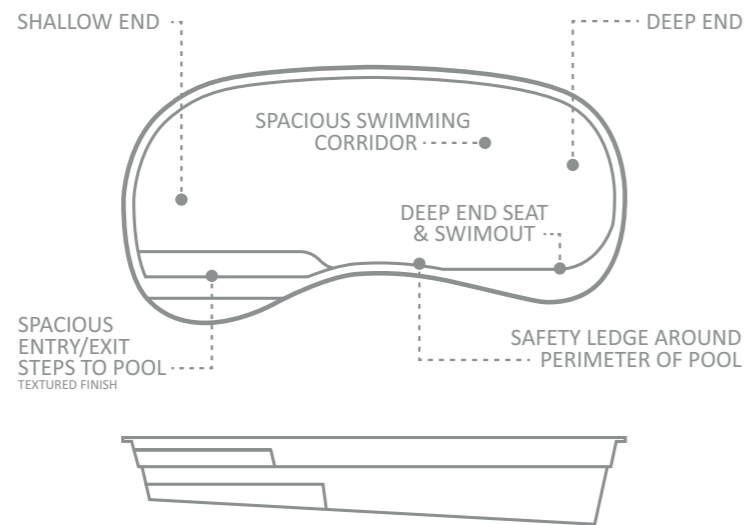

The Tuscany™

Swimming pools that feature a freeform design have always been a popular choice amongst pool owners. This type of design seems to epitomize a casual and relaxed feeling that many enjoy in their home.

The freeform shape of The Tuscany™ can adapt to any theme you may wish to create with your swimming pool area. The Tuscany™ is a delight to landscape around and lends itself readily to combine with rockeries and tropical plants, waterfalls, timber decks and natural stone surrounds. At the same time it will look equally impressive surrounded by paving tiles and neat cropped hedges in a more formal design.

Freeform designs fit perfectly in just about any pool site but are particularly adaptable to difficult corner sites where the freeform shapes afford considerable versatility of placement. The free-flowing curves allow you to maneuver the pool into places that many other more formal shapes won't fit.

The Tuscany™ maintains generous-sized steps into the pool at the shallow end as well as a bench seat swimout toward the deep end. Even though the pool seems quite curved, there is a full-length, unobstructed swimming corridor down the center of the pool, which affords the ability to swim laps.

With The Tuscany™, we can create your own personal oasis with all of the conveniences from home.

LENGTH	WIDTH	SHALLOW DEPTH	DEEP DEPTH
28' 6"	14' 1"	4' 0"	5' 8"
23' 3"	12' 1"	3' 8"	5' 0"

Note: Some variations apply within sizing.