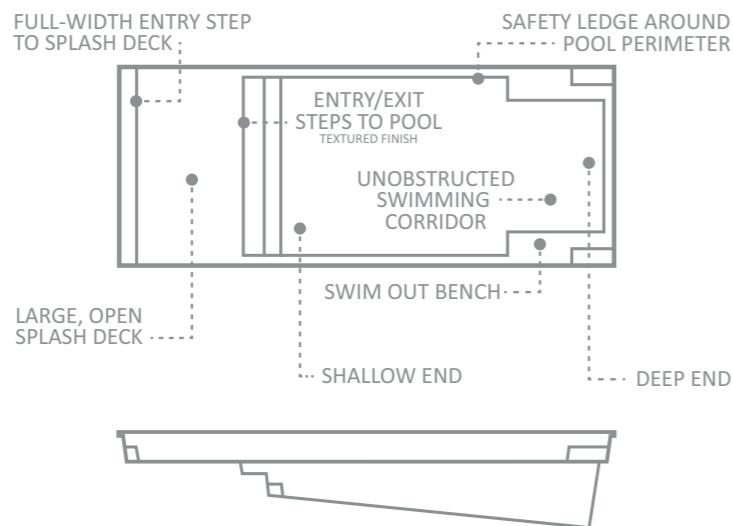

The Summit™

Inspired by the successful platform of its predecessor, The Pinnacle™, The Summit™ shares the design and advantages of a full-width entry step at the shallow end that also serves as an inviting splash deck area.

Many families enjoy advantages of having a splash deck for relaxation or as a play area for young children when outfitted with bubblers.

The compact size of The Summit™ was designed to fit perfectly within today's suburban backyards. The Summit™ spans a full width of 14 feet, allowing homeowners the luxury they want in more limited environments."

The design still allows for unique landscaping opportunities, such as the addition of waterfalls or the placement of decorative furniture and furnishings around the pool.

The Summit™ maintains good depths in the deep end, providing even the tallest of swimmers a good swim area. The deep end features a deep-end swim out for relaxation, and entry and exit steps on either side providing great access for swimmers.

Leisure Pools® continues to lead the industry by introducing more ways to enjoy swimming pool innovation, while still capitalizing on the classical rectangular design. The Summit™ scales another height in perfection and enjoyment, providing yet another way to enjoy your well-deserved "life of leisure."

Note: Deck measures 6'5" x 14'0", 1'8" from base to coping.