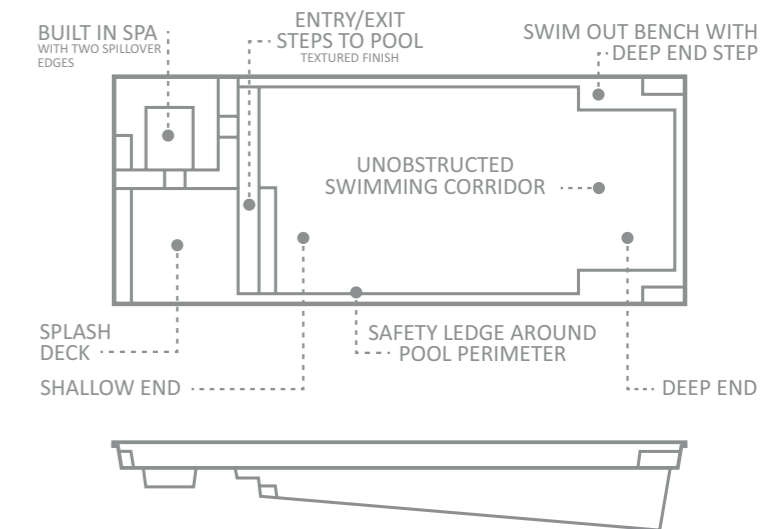

LENGTH	WIDTH	SHALLOW	DEEP
40' 0"	15' 5"	4' 3"	7' 0"
35' 0"	15' 5"	4' 3"	6' 6"
30' 0"	15' 5"	4' 3"	6' 0"