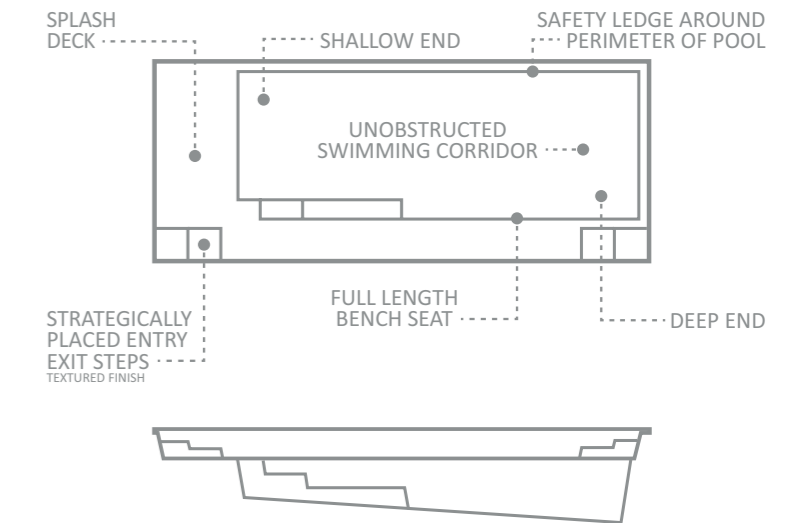

LENGTH	WIDTH	SHALLOW DEPTH	DEEP DEPTH
31' 2"	12' 5"	4' 2"	5' 8"
27' 11"	12' 5"	4' 2"	5' 6"

*Some measurements rounded