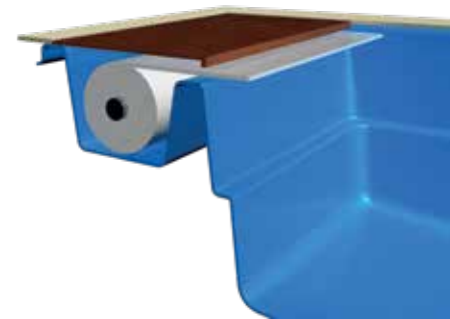

The Reflection™

plus Cover Box

In taking the Reflection™ into the next generation, Leisure Pools® added a built-in housing for an optional automated pool cover.

The benefits of having a retractable cover will not only improve your heating options, but also keep your pool free from leaves and debris. Furthermore, you will have the ability to automatically retract your pool cover out of sight.

Perfect for a variety of climates and surroundings, this design not only offers a tidy environment to store the cover, but also provides efficient use of space by having it built into the pool.

With The Reflection™ plus Cover Box, you really can have the best of both worlds: a functional, stylish and elegantly designed swimming pool with the option to cover your pool in an efficient and easy way.

Note: Cover Box measures 1'10" x 13'4" x 2'4".

LENGTH	WIDTH	SHALLOW	DEEP
32' 7"	13' 4"	4' 1"	5' 10"
29' 3"	13' 4"	4' 1"	5' 8"
26' 0"	13' 4"	4' 1"	5' 5"

*Some measurements rounded