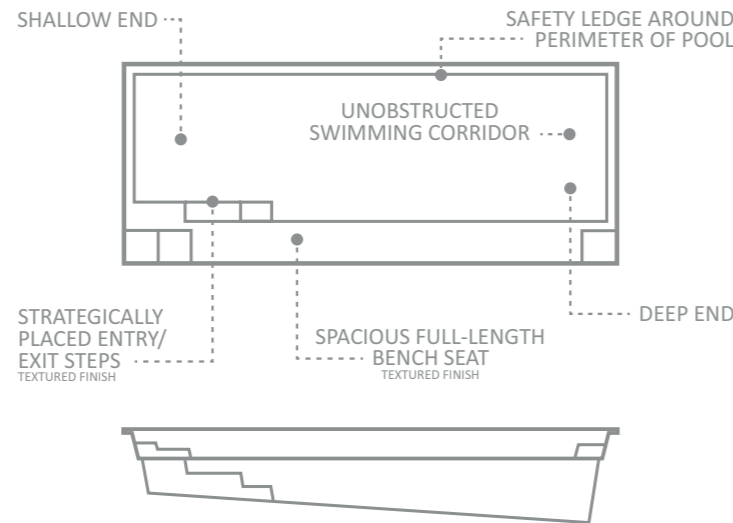

The Harmony™

In harmony with your home, in harmony with your landscape, in harmony with your lifestyle...Leisure Pools® has created The Harmony™ range with the ability to adapt perfectly into any situation. Leisure Pools®, having received a strong demand from our customers for a modern, clean-lined architectural design, developed The Harmony™ to satisfy this demand.

The Harmony™ is a simple, rectangular swimming pool with square corners that provides you with a sleek, modern design. This model includes a spacious bench that runs the entire length of the pool, providing direct access to the entry/exit steps that lead down to the pool floor, or the single steps in or out of the pool itself.

The Harmony™ was created as a pool with deeper depths, ensuring even the tallest of people can have an enjoyable swim. It is its width, however, that enables it to fit comfortably within many home blocks.

By having the full length bench and steps on one side of the pool, the design allows the deepest part of the pool to be well away from any house foundations. This can often allow the pool to be set closer to the home, a great benefit for backyards with limited space for a pool. The Harmony™ may just be the perfect pool for your home.