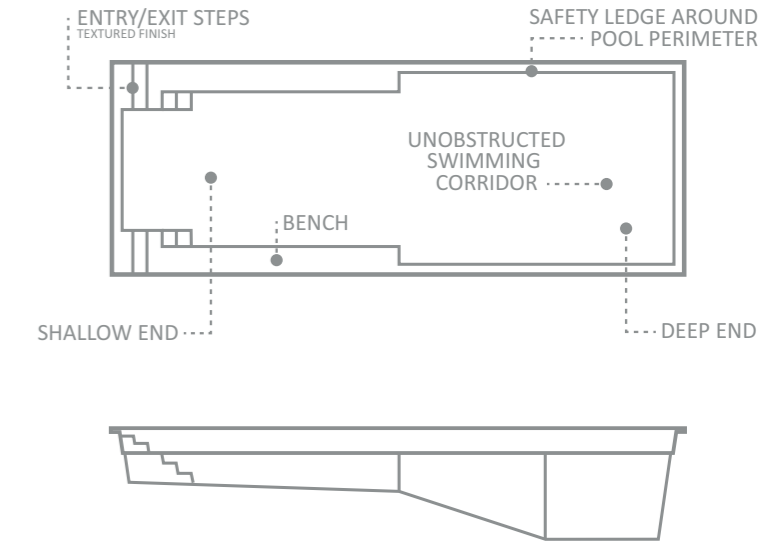

LENGTH	WIDTH	SHALLOW DEPTH	DEEP DEPTH
40' 0"	15' 6"	4' 0"	8' 0"

*Some measurements rounded