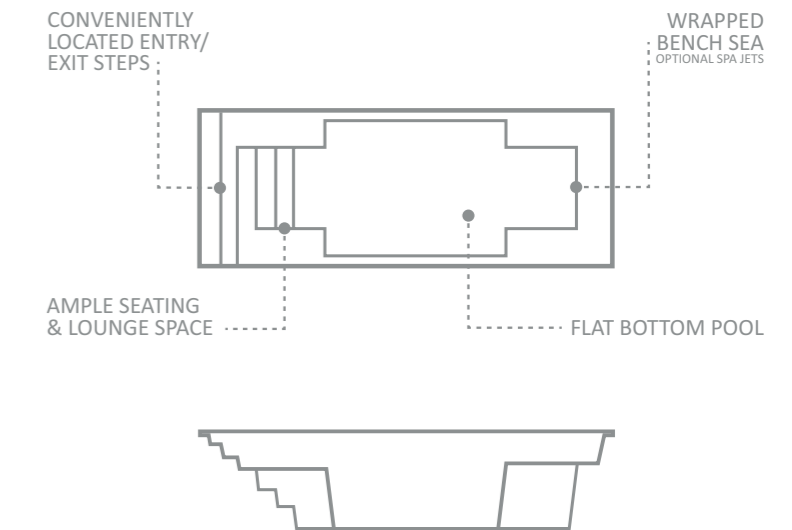

LENGTH	WIDTH	FLAT BOTTOM DEPTH
20' 0"	8' 0"	5' 0"
16' 0"	8' 0"	5' 0"

*Some measurements rounded