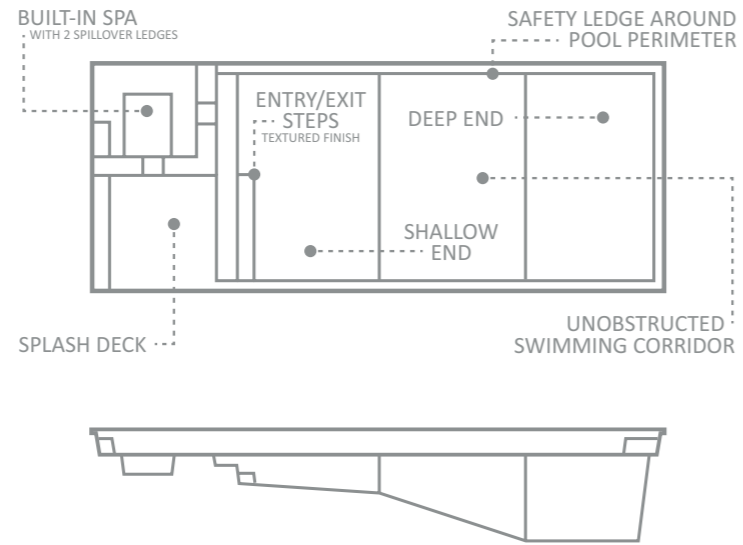

The Icon™

An icon is often referred to as that which is the object of great attention or representative of the latest fashion trends. To deliver just that, Leisure Pools® designers created The Icon™; a pool that embodies those attributes of a pool which we consider fashionable into one captivating swimming pool.

The Icon™ was designed to incorporate all of the amazing features of The Ultimate™ — the built-in spa and splash deck — except it has been modified to plunge to 8' at its deepest depth.

Spend just a few minutes in this spacious spa, and you will experience less stress and improved circulation. The spa was designed to offer you the option of circulating water within the spa alone, or to circulate into the pool through two built-in spillovers.

The built-in splash deck provides fun for both adults and children. The shallow waters offer a great play area for younger children or a place to stretch out and relax for adults. The Icon™ from Leisure Pools® perfectly represents what a pool should exemplify, not only with the great features it compacts, but through its length and water volume as well. No matter what ideas you have for your perfect pool, The Icon™ will undoubtedly deliver.

Note: Deck measures 6'5" x 8'0", 1'8" from base to coping.