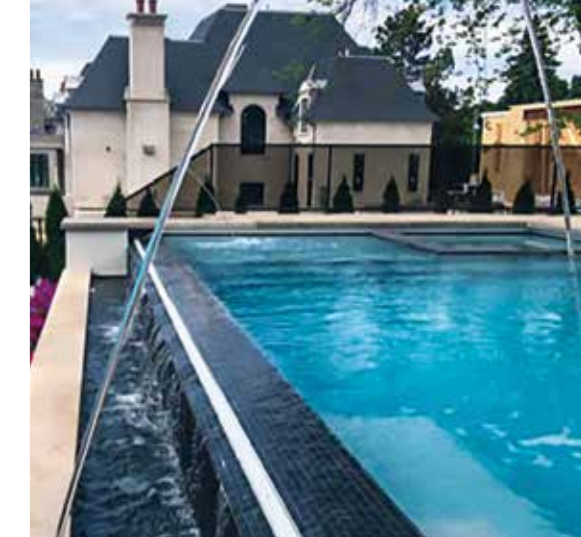

Leisure Pools GTA Toronto, Ontario

The Ultimate™ 30 in Graphite Grey | Recognized Pool of the Month Winner for June 2019