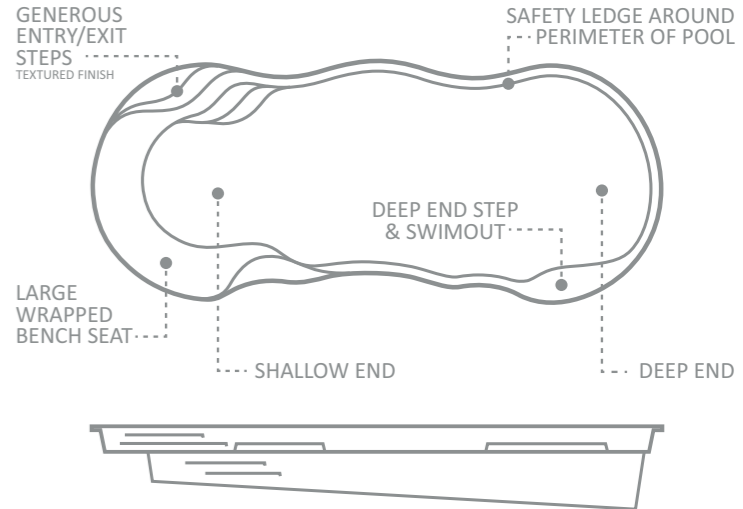

LENGTH	WIDTH	SHALLOW DEPTH	DEEP DEPTH
34' 1"	14' 6"	3' 11"	5' 10"
30' 3"	13' 11"	3' 11"	5' 7"
26' 7"	12' 4"	3' 11"	5' 4"

*Some measurements rounded