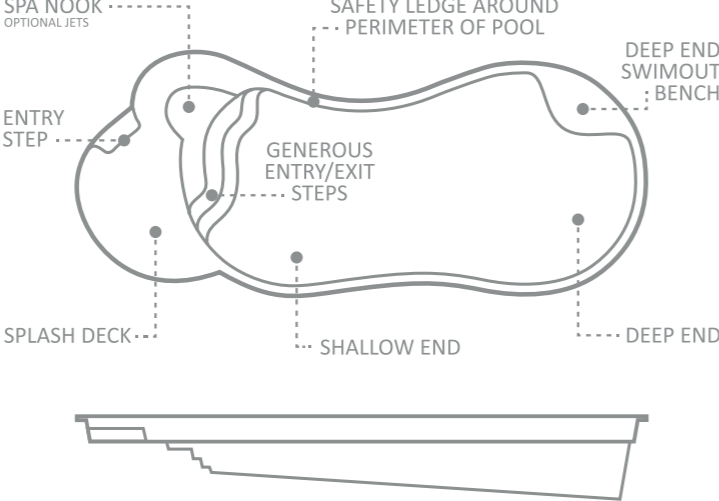

The Eclipse™

An element to good design is the ability to inspire possibilities, and with The Eclipse™, we believe that we have captured just that. With gentle, organic curves and a versatile size range, The Eclipse™ is sure to not only please the eye, but fit perfectly into your leisure lifestyle.

The Eclipse™ design yields unlimited possibilities for both landscaping and environment ideas. From the large body curve that can host a spa or water feature, to the smaller body curve that can provide the perfect spot for a landscaping centerpiece, you can let your biggest ideas come to life.

The design also boasts a unique form that supports elements such as a splash deck, swim nook, deep-end swimout bench, and an unobstructed swim corridor.

A pool for all ages and abilities, the features of The Eclipse™ allow little ones to play safely on the large splash deck, avid swimmers to capitalize on the swim corridor, and for those wanting to relax, the ability to lounge on either the deep end swimout bench, or in the swim nook. Of course for a little more sun, the splash deck is the perfect place to soak in the summer rays.

Note: Deck measures 1'8" from base to coping.