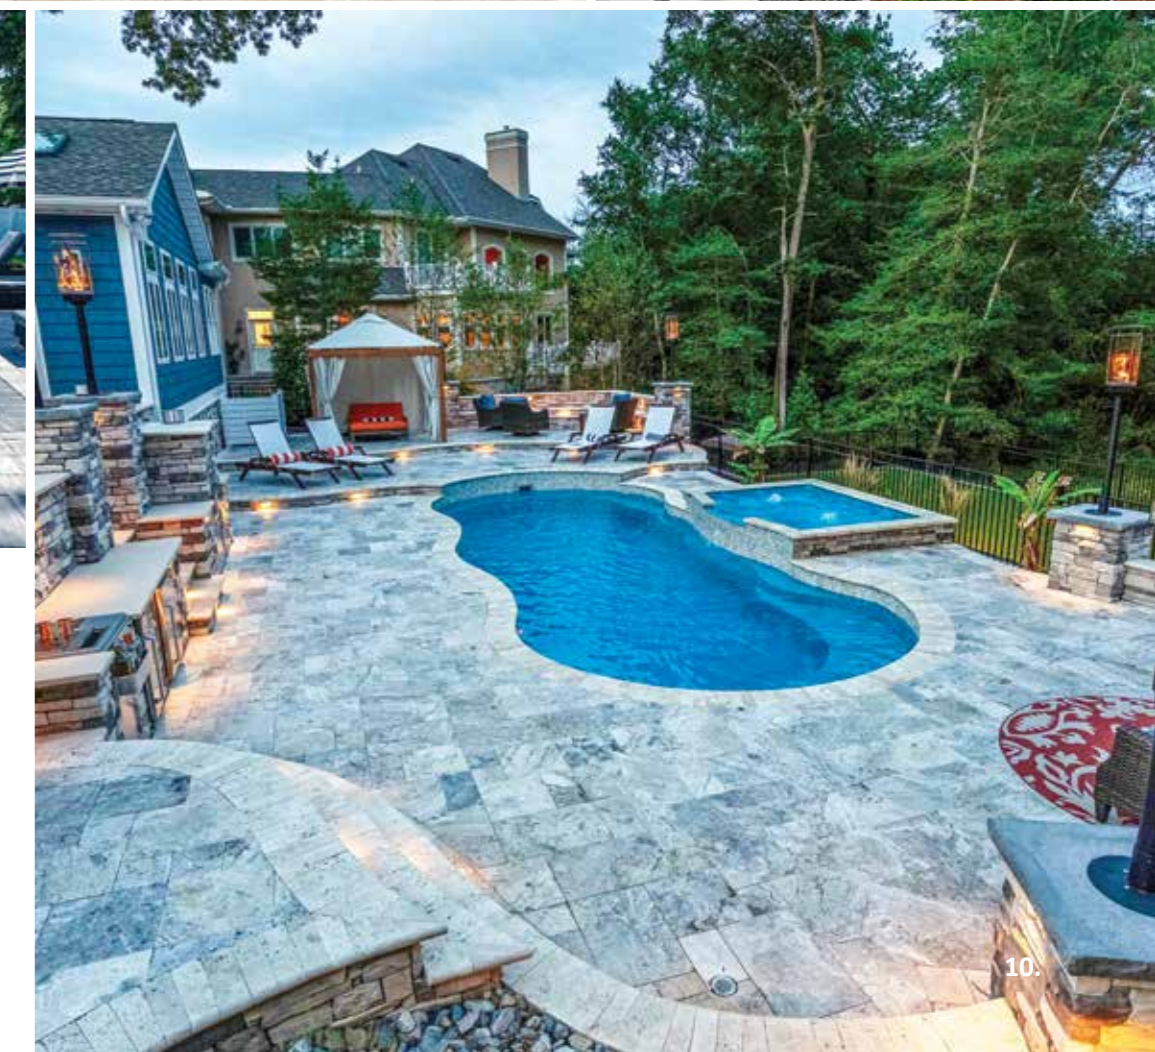

10.

2019 Leisure Pools® Award Winners

Pool of the Month

1. Kevin Sparks Signature Pools
  The Pinnacle™
  40' in Sapphire Blue
  May 2019
2. Cross River Design
  The Harmony™
  16' in Graphite Grey
  December 2019
3. David Ash Jr. Landscaping
  The Supreme™
  40' in Silver Grey
  November 2019
4. Fairfield Pool
  The Allure™
  30' in Graphite Grey
  February 2019
5. Fairfield Pool
  The Pinnacle™
  40' in Graphite Grey
  August 2019
6. Osterhus Outdoor
  The Mediterranean™
  40' in Sapphire Blue
  March 2019
7. East Coast Leisure
  The Elegance™
  30' in Silver Grey
  January 2019
8. Bloom Field
  The Elegance™
  39' in Graphite Grey
  September 2019
9. Pioneer Valley
  The Reflection™ Including Splash Deck
  31' in Graphite Grey
  October 2019
10. Ashton Group at the Beach
  The Riviera™
  34' in Crystal Blue
  April 2019