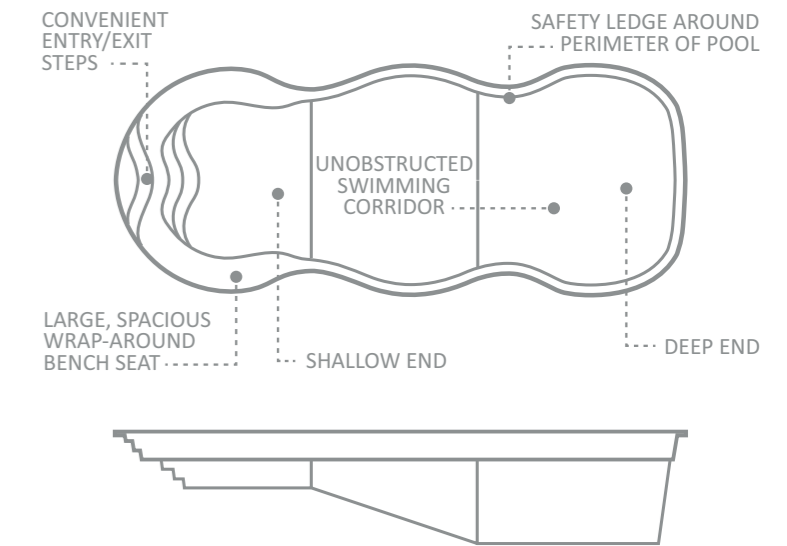

LENGTH	WIDTH	SHALLOW DEPTH	DEEP DEPTH
40' 0"	16' 0"	4' 0"	8' 0"

*Some measurements rounded