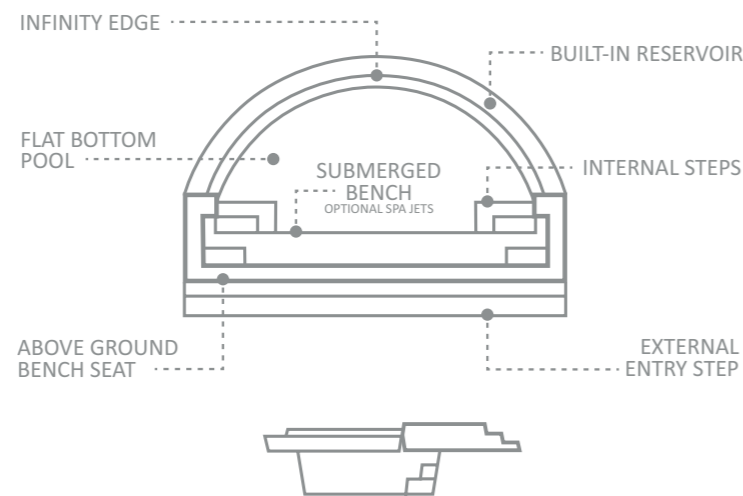

With a stunning wrap around infinity-edge, you are invited to watch the water surface seemingly disappear into a beautiful panoramic view of your backyard. The infinity-edge has been designed with a recirculating water system in which water will flow over the top, then cascade into a built-in reservoir before being returned to the pool.

A full-width bench provides seating in the water, where optional spa jets can be added to enhance your experience. The flat-bottom floor is ideal whether you are looking to take a relaxing dip or play games with your friends and family.

The Horizon™ will fit perfectly on awkward sloping sites or into a deck where you thought a pool was just not possible. This ingeniously created swimming pool incorporates patent pending design and innovation technologies to encapsulate the transition from in-ground to out-of-ground.

Optional storage compartments can be added to the pool to conveniently house its filtration equipment out of sight. The compartments not only protect your equipment, but also facilitates the pumps and filters to operate more efficiently due to closer proximity to the pool. The compartments double as lounge seats for relaxing in the sun without having to be in the water.

The Horizon™ delivers a refreshing new way to enjoy water.

Note: Optional equipment storage pods available.