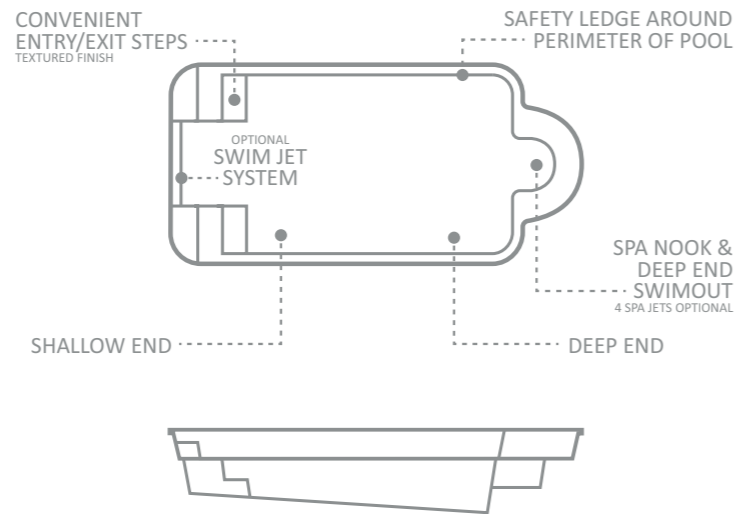

The Courtyard Roman™

As its name implies, The Courtyard Roman™ is the ideal centerpiece for that stunning courtyard setting. These days swimming pools are not just being seen as something great to swim in, but also something great to look at.

With The Courtyard Roman™ from Leisure Pools® as your starting point, just imagine the many interesting courtyard scenes that could be created around it.

Here is a pool that not only looks good, but also can be packed with features. This pool is ideal for a swim jet system, with the jets being located between the two sets of steps at the shallow end. Swim jets will enable you to get a good work out swimming against the water rushing past you.

At the other end, in the curved seating area, you can install spa jets and even seat aeration to create that massaging hydrotherapy effect you get in a spa. The main body of the pool is great for playing games or simply relaxing and cooling off on hot summer days.

The Courtyard Roman™ is also suitable for relatively simple heating, enabling this entertainment area to be used all year round. Whether you use this pool as an entertainment area, exercise center, a relaxation area, or courtyard centerpiece, this versatile pool can make it happen.