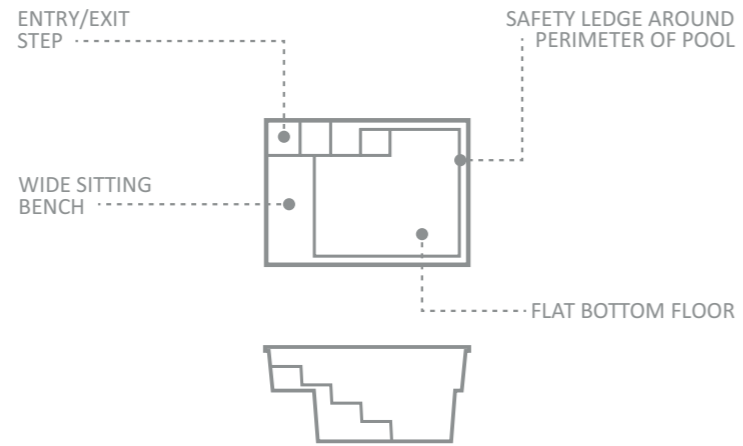

The Fiji Plunge™

What is a “Plunge Pool?” The general definition is a small, shallow pool that is typically built for the purpose of lounging, wading and cooling off for swimming and exercising. Today, many homeowners are installing a plunge pool because of their smaller size, easier maintenance and lower cost of ownership including reduced water requirements.

If that is what you are looking for, then we believe that The Fiji Plunge™ is the perfect pool for you - for your own small space, or as we like to think of it, your own “island.” The Fiji Plunge™ is a beautiful pool with a formal design and a bench down one wall allowing you to sit and relax. The bench is perfect for the addition of spa jets to enjoy the benefits of rushing water on your body and the therapeutic effects it can have on you.

The Fiji Plunge™ also combines a deep and generously sized wading area to cool down on a hot day. It’s also the perfect social pool where you can chat with friends and family or simply relax and enjoy the calm outdoors.

The Fiji Plunge™ has the perfect compact size, will fit in just about any size backyard and the bench seat allows the pool to be installed very close to your house or boundary fence. If you’re looking for happiness in a small pool, we invite you to take The Fiji Plunge™ with us.