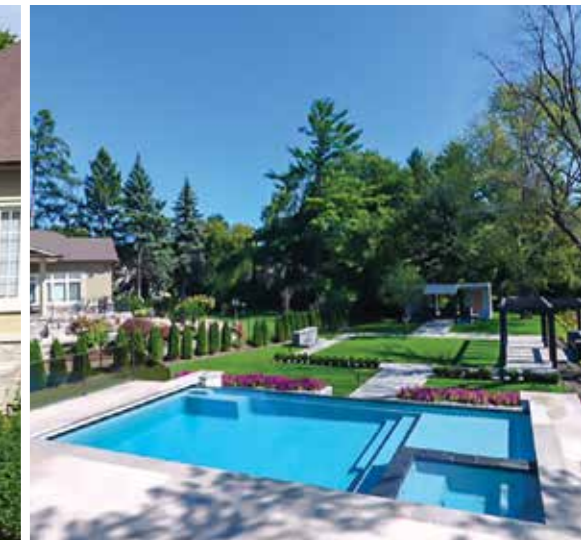

Leisure Pools GTA Toronto, Ontario

The Ultimate™ 30 in Graphite Grey | Recognized Pool of the Month Winner for June 2019