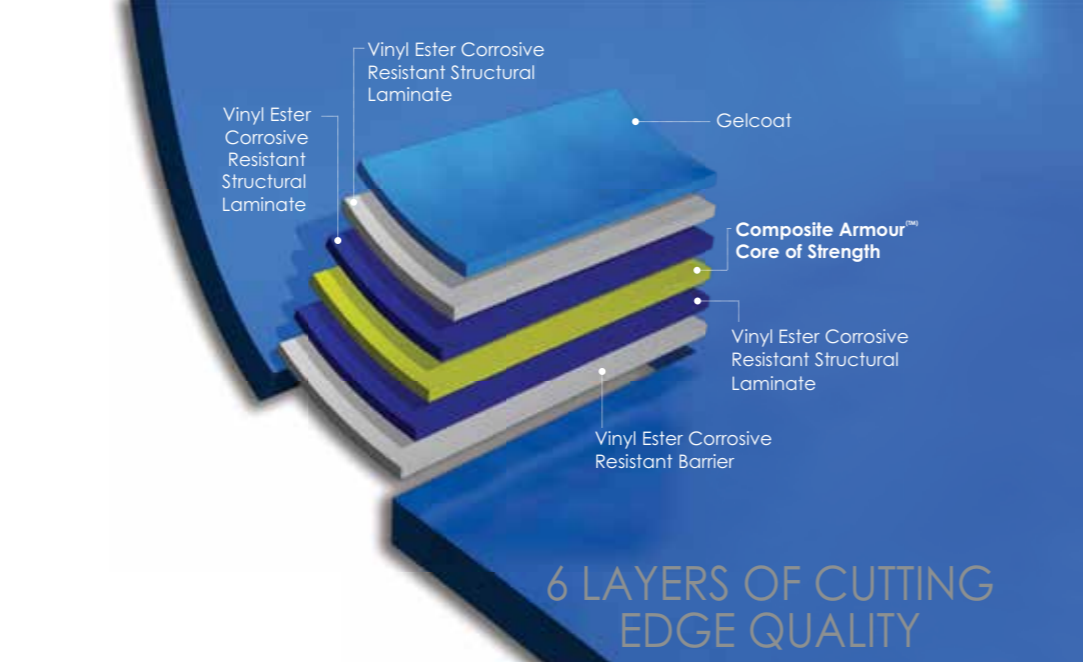

So why is it important to have improved flexural and tensile strengths? With changing weather conditions, we are exposed to greater extremes of weather from floods one year to droughts the next. As a result, when we have floods the ground swells and when we have droughts the ground contracts. As a result, anything installed in the ground is exposed to extremes of ground movement. Leisure Pools® has recognized this and with the use of the Composite Armour™ Core of Strength, we are providing additional flexural and tensile strength properties that better withstand these ground movement changes.

Full Vinyl Ester Resin Construction

Traditional fiberglass pools are made up of a number of layers being:

1. Gelcoat Color Layer
2. Corrosive Resistant Vinyl Ester Resin with Fiberglass Layer
3. Structural Polyester Resin with Fiberglass Layer
4. Polyester Resin Finishing Layer

In the last 20 years, one of the most important innovations that has been introduced is the incorporation of a corrosive resistant Vinyl Ester Resin layer. Vinyl Ester Resin is a high performance resin that not only provides improved strength properties, but also inhibits water penetration into the laminate, more commonly referred to as osmosis.