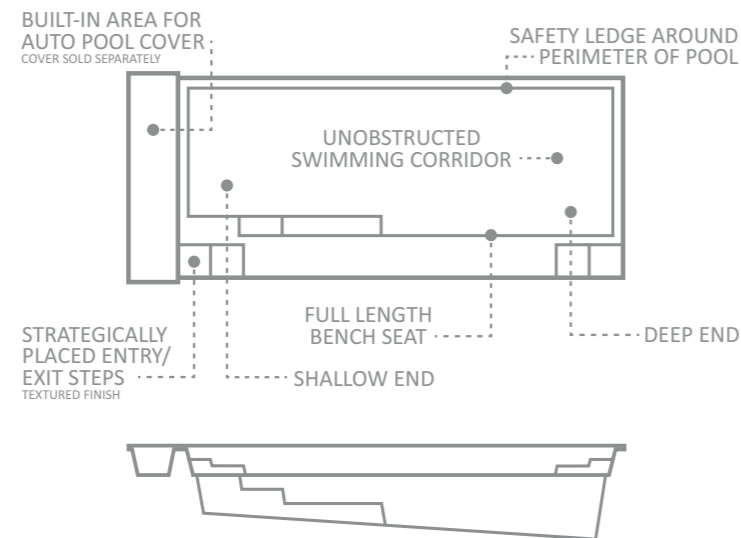

The Reflection™

plus Cover Box

In taking the Reflection™ into the next generation, Leisure Pools® added a built-in housing for an optional automated pool cover.

The benefits of having a retractable cover will not only improve your heating options, but also keep your pool free from leaves and debris. Furthermore, you will have the ability to automatically retract your pool cover out of sight.

Perfect for a variety of climates and surroundings, this design not only offers a tidy environment to store the cover, but also provides efficient use of space by having it built into the pool.

With The Reflection™ plus Cover Box, you really can have the best of both worlds: a functional, stylish and elegantly designed swimming pool with the option to cover your pool in an efficient and easy way.

Note: Cover Box measures 1'10" x 13'4" x 2'4".

LENGTH	WIDTH	SHALLOW	DEEP
32' 7"	13' 4"	4' 1"	5' 10"
29' 3"	13' 4"	4' 1"	5' 8"
26' 0"	13' 4"	4' 1"	5' 5"

*Some measurements rounded