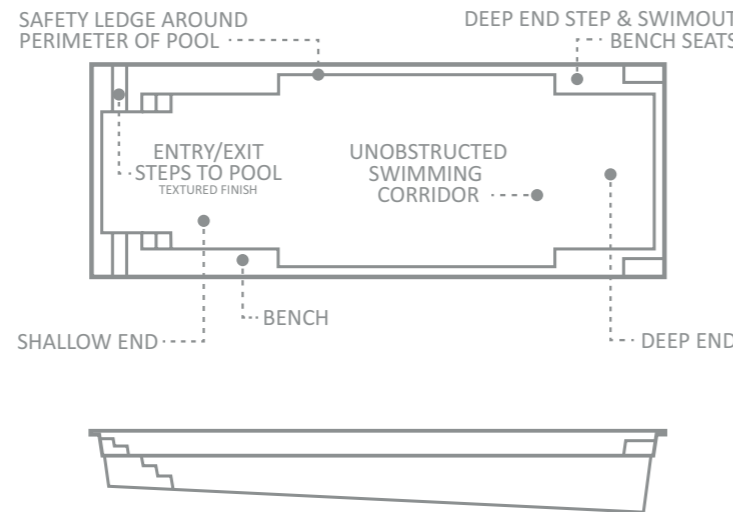

The Supreme™

The beauty of The Supreme™ range of swimming pools is its simplicity in design with an eye on maximum enjoyment of the water. Long, clean, rectangular lines provide a large area for swimming enjoyment as well as a large area for playful games.

The entry and exit area on both sides of the pool allow for easy access. However, the central focus is still on the water, with an open corridor to swim and play in. Bench seating runs along the side for relaxation and for easy conversation, while maintaining the integrity of the swimming corridor between them.

The Supreme™ has good depths in the deep end, providing even the tallest of swimmers a good swim area. The deep end also has a deep-end swim-out for relaxation, and entry and exit steps on either side providing great access for swimmers. The further benefit is that no matter where your home is located, there are a convenient entry and exit steps at either the shallow or deep end of the pool.

If your idea for a life of leisure includes the pure enjoyment of the water, then we suggest that you take a closer look at The Supreme™ range of swimming pools from Leisure Pools®.