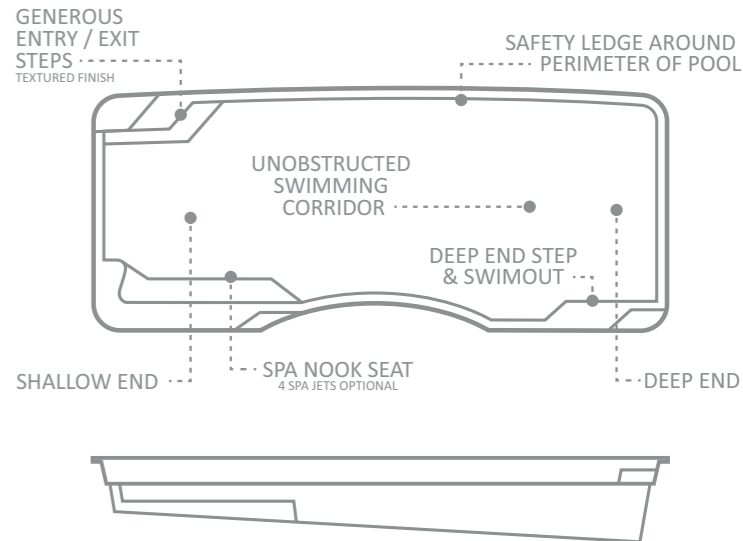

LENGTH	WIDTH	SHALLOW DEPTH	DEEP DEPTH
38' 5"	14' 6"	3' 9"	6' 2"
34' 2"	14' 6"	3' 9"	5' 11"
30' 10"	14' 6"	3' 9"	5' 8"
26' 11"	13' 6"	3' 9"	5' 5"

*Some measurements rounded