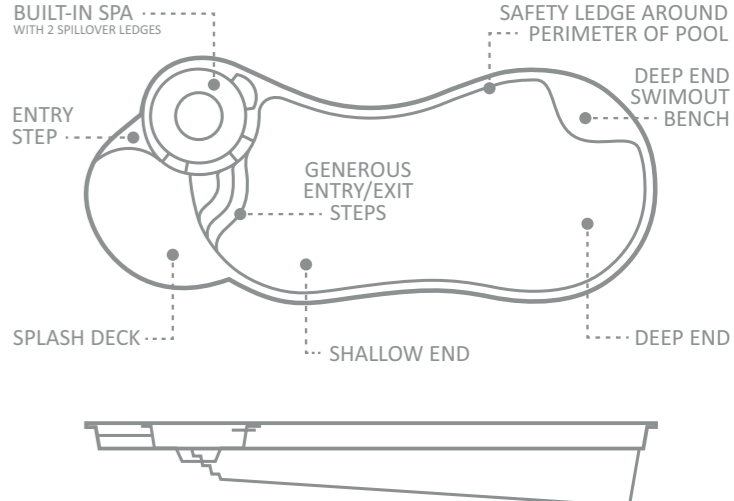

LENGTH	WIDTH	SHALLOW DEPTH	DEEP DEPTH
40' 0"	15' 8"	4' 9"	6' 8"
35' 0"	14' 9"	4' 9"	6' 4"
30' 0"	14' 9"	4' 9"	6' 1"

*Some measurements rounded