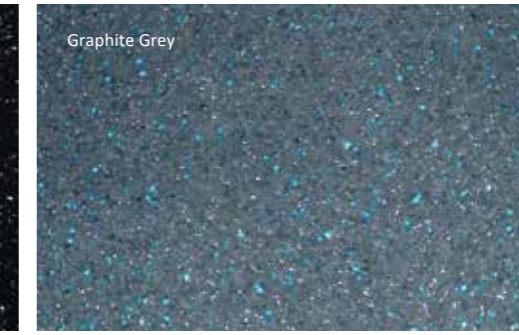

The Leisure Pools® Color Range

As leaders in the industry, Leisure Pools® introduced Aquaguard® colored gelcoats to the North American market more than 15 years ago. With excellent UV, blister and chemical resistance, the brilliant spectrum of options continues to drive consumer demand and grow the market share for fiberglass swimming pools.

Leisure Pools® stands behind our product, offering a 10 year Gelcoat Warranty on each pool; the longest in the industry.

Note: Colors are examples only and may vary from the finished product