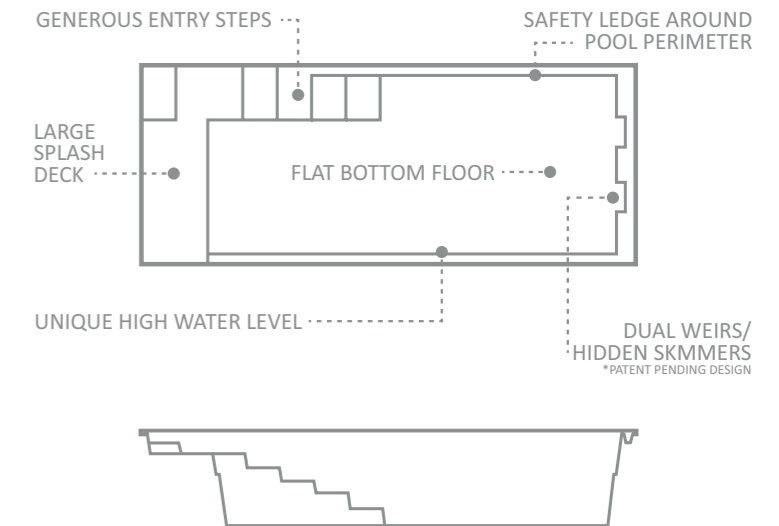

LENGTH	WIDTH	FLAT BOTTOM DEPTH
26' 4"	10' 8"	4' 11"
23' 0"	10' 8"	4' 11"