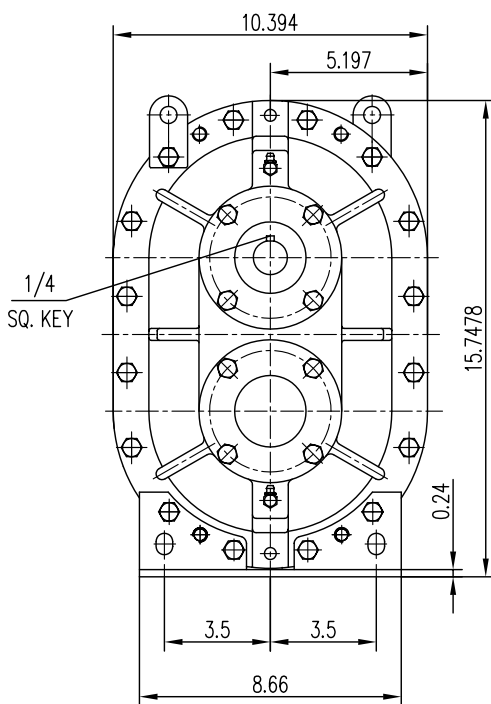

EurusBlower

ZZ5M

Vertical Flow Configuration

Unit: inch

Weight: 217 LBS

ZZ5M

Horizontal Flow Configuration

Unit: inch

Weight: 217 LBS