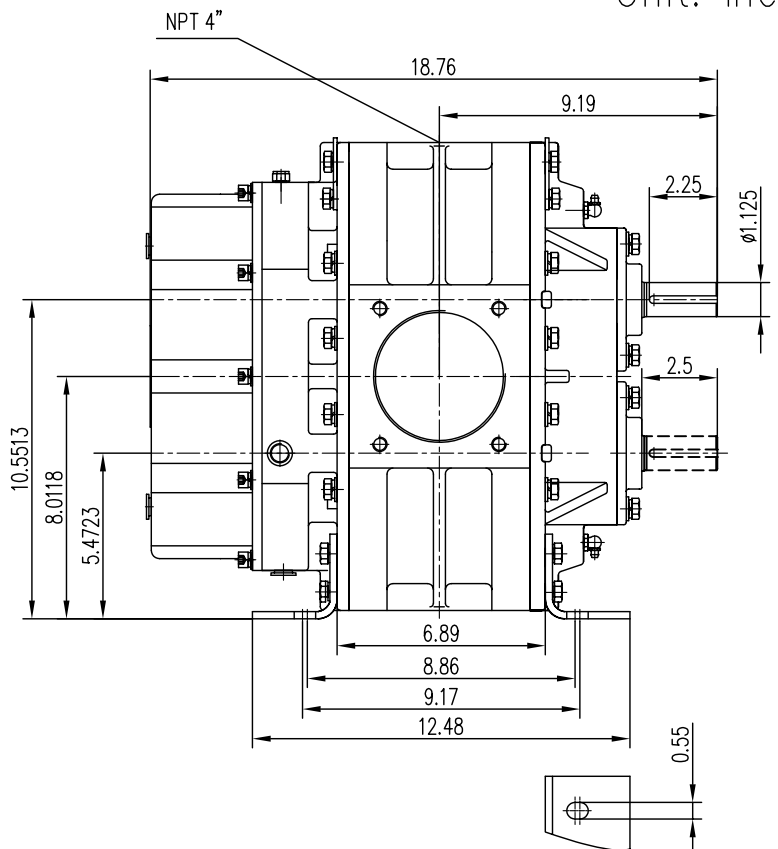

EurusBlower

ZZ5M

Vertical Flow Configuration

Unit: inch

Weight: 217 LBS

ZZ5M

Horizontal Flow Configuration

Unit: inch

Weight: 217 LBS