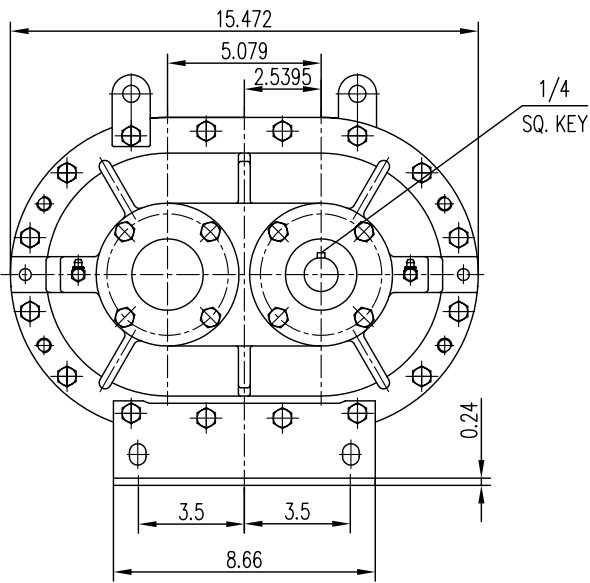

EurusBlower

ZZ5M

Vertical Flow Configuration

Unit: inch

Weight: 217 LBS

ZZ5M

Horizontal Flow Configuration

Unit: inch

Weight: 217 LBS