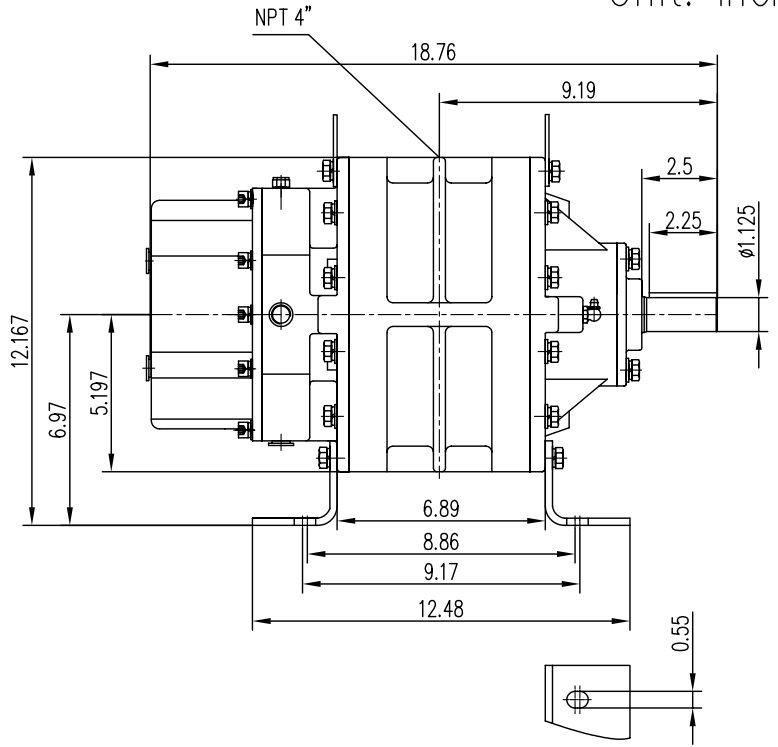

EurusBlower

ZZ5M

Vertical Flow Configuration

Unit: inch

Weight: 217 LBS

ZZ5M

Horizontal Flow Configuration

Unit: inch

Weight: 217 LBS