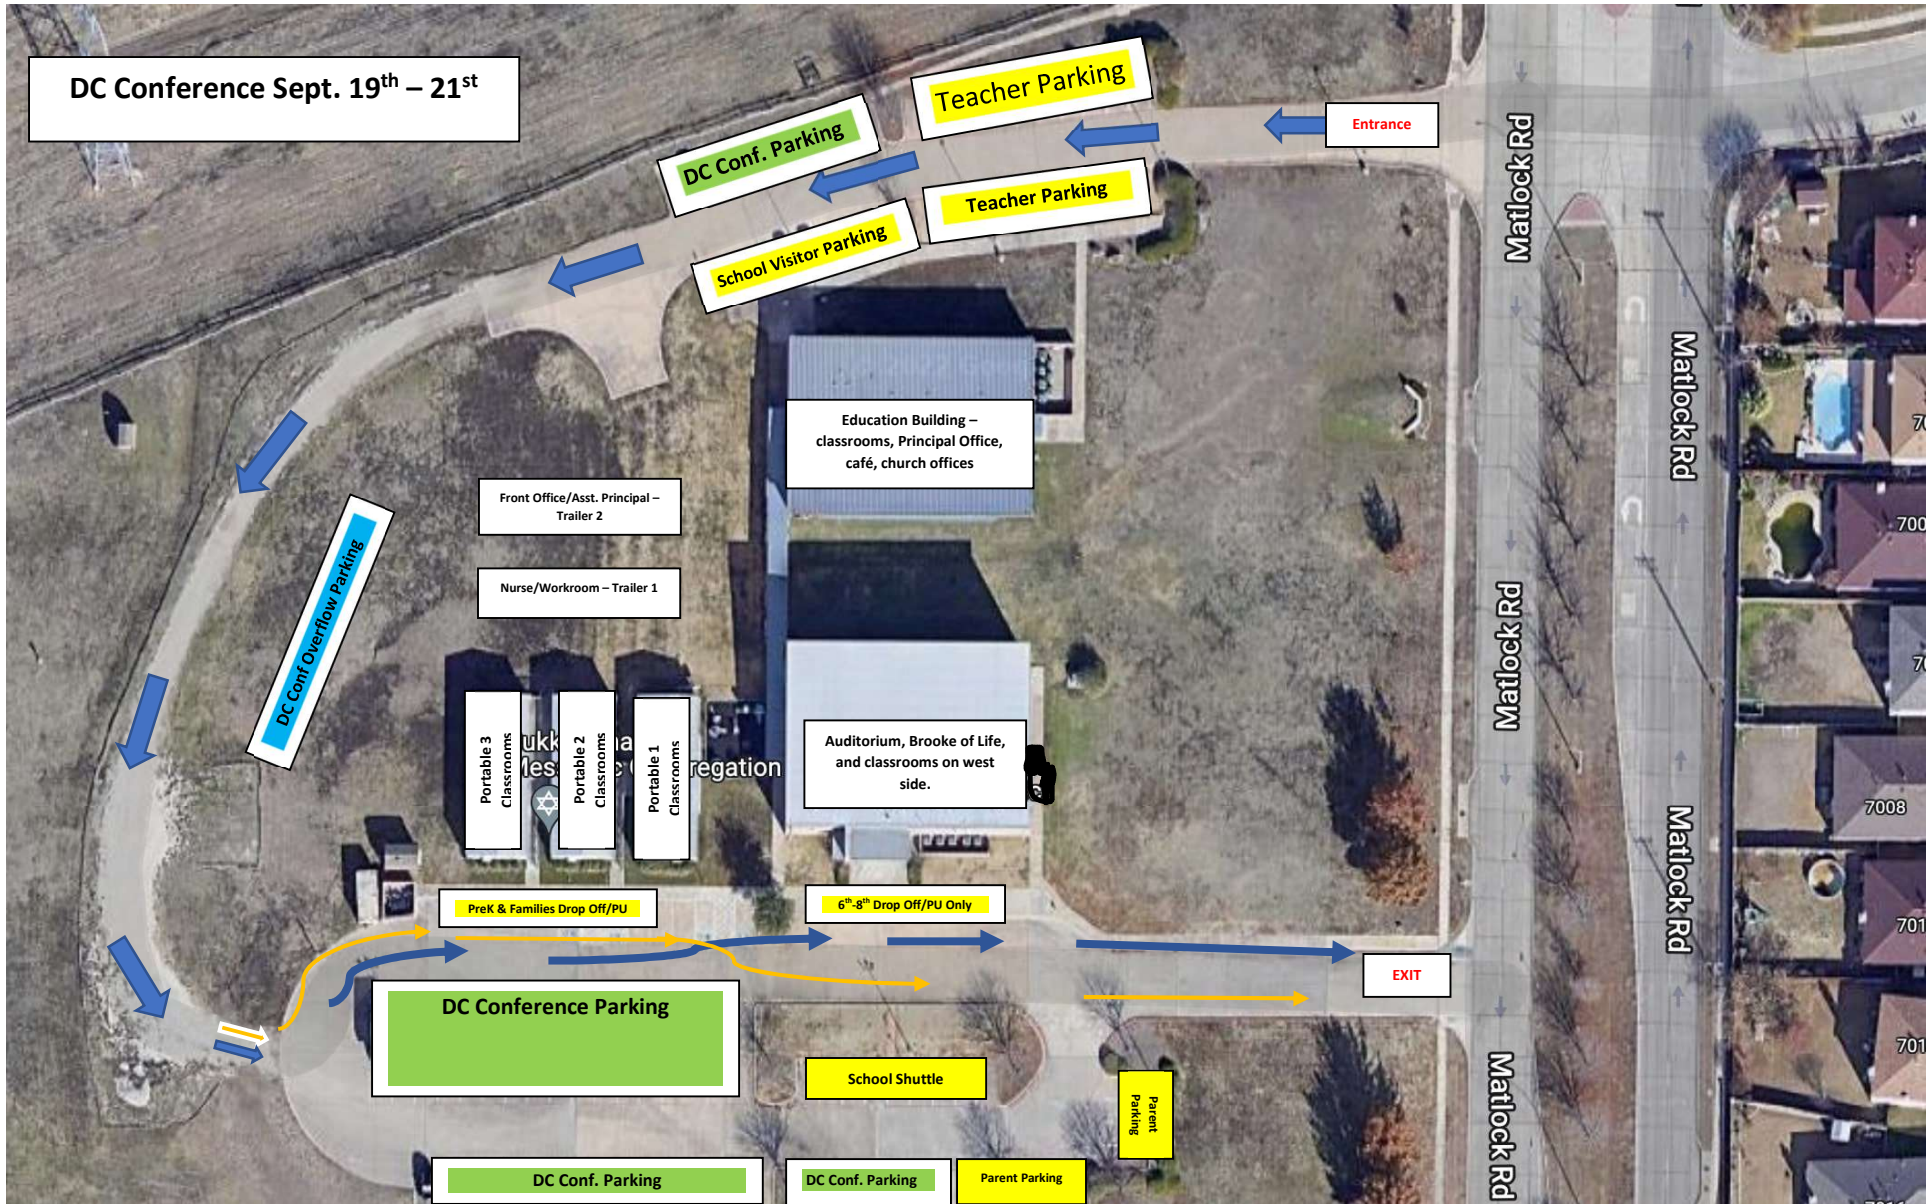

DC Conference Sept. 19th – 21st

- DC Conference Parking = Green
- School Parking = Yellow
- DC Conference Overflow Parking = Blue

- DC Conference Parking = Green
- School Parking = Yellow
- DC Conference Overflow Parking = Blue