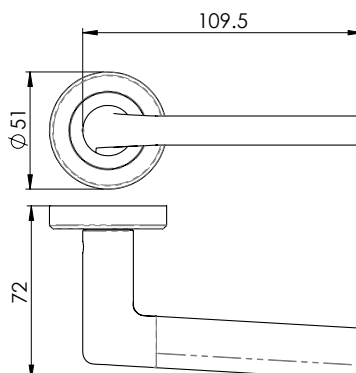

SZR010
DIECI
Lever on Round Rose

To match
SZR011-SZR013

SZR020
VENTI
Lever on Round Rose