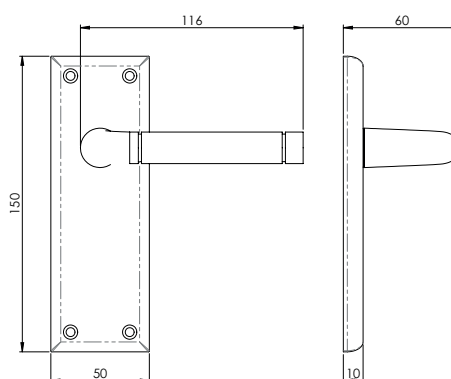

To match SZR020

SZR Levers on Backplate

SEROZZETTA

SZR032
TRENTA
Lever on Latch Backplate

SZR031
Lock
SZR031Y
Euro
SZR033
Bathroom

To match SZR030

SZR042
QUARANTA
Lever on Latch Backplate

SZR041
Lock
SZR041Y
Euro
SZR043
Bathroom