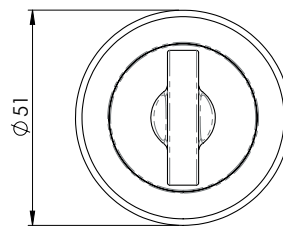

Euro door handle is supplied with 47.5mm centres for external doors to be used with cylinder lock.

 **PN** - Finished in Polished Nickel

 **SN** - Finished in Satin Nickel

 **PNSN** - Finished in Polished Nickel/Satin Nickel

SZR050
CINQUANTA
Lever on Round Rose

PN SN

To match
SZR051-SZR053

SZR060
SESSANTA
Lever on Round Rose

PNSN

To match
SZR061-SZR063

SZR001
Euro Escutcheon

SZR002
Lock Escutcheon

SZR004
Thumbturn and Release

SZR Levers on Backplate

SEROZZETTA

SZR012
DIECI
Lever on Latch Backplate

SZR011
Lock
SZR011Y
Euro
SZR013
Bathroom

To match SZR010

SZR022
VENTI
Lever on Latch Backplate

SZR021
Lock
SZR021Y
Euro
SZR023
Bathroom