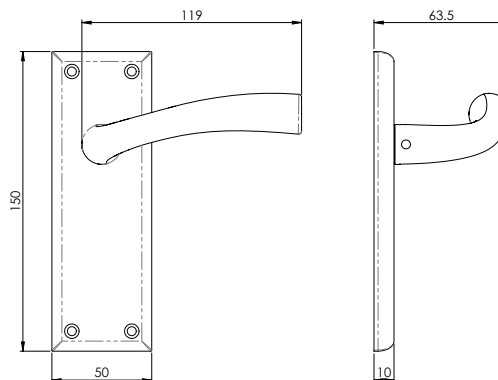

To match SZR040

SZR Levers on Backplate

SEROZZETTA

SZR052
CINQUANTA
Lever on Latch Backplate

SZR051
Lock
SZR051Y
Euro
SZR053
Bathroom

To match SZR050

SZR062
SESSANTA
Lever on Latch Backplate

SZR061
Lock
SZR061Y
Euro
SZR063
Bathroom