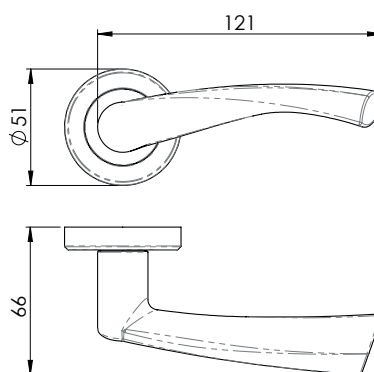

To match
SZR021-SZR023

SZR030
TRENTA
Lever on Round Rose