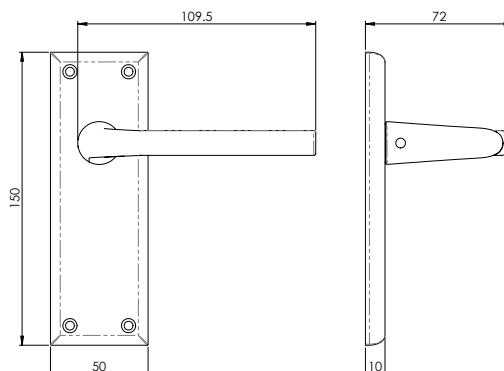

SZR004
Thumbturn and Release

SZR Levers on Backplate

SEROZZETTA

SZR012
DIECI
Lever on Latch Backplate

SZR011
Lock
SZR011Y
Euro
SZR013
Bathroom

To match SZR010

SZR022
VENTI
Lever on Latch Backplate

SZR021
Lock
SZR021Y
Euro
SZR023
Bathroom