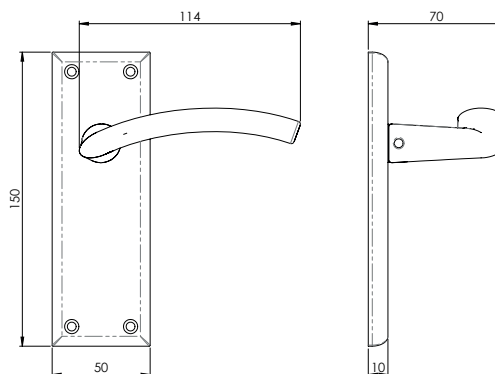

To match SZR020

SZR Levers on Backplate

SEROZZETTA

SZR032
TRENTA
Lever on Latch Backplate

SZR031
Lock
SZR031Y
Euro
SZR033
Bathroom

To match SZR030

SZR042
QUARANTA
Lever on Latch Backplate

SZR041
Lock
SZR041Y
Euro
SZR043
Bathroom