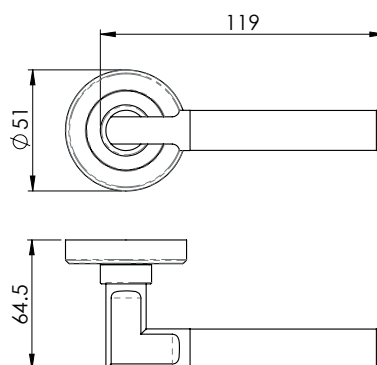

Levers on an oversized backplate styles

Latch door handle is supplied on a plain backplate for standard internal doors.

Lock door handle has a cut out in the backplate for use on a door with a lock.

Bathroom door handle has a turn and release integrated into the handle for privacy function.

Euro door handle is supplied with 47.5mm centres for external doors to be used with cylinder lock.

 **PN** - Finished in Polished Nickel

 **SN** - Finished in Satin Nickel

 **PNSN** - Finished in Polished Nickel/Satin Nickel

SZR050
CINQUANTA
Lever on Round Rose

PN SN

To match
SZR051-SZR053

SZR060
SESSANTA
Lever on Round Rose

PNSN

To match
SZR061-SZR063

SZR001
Euro Escutcheon

SZR002
Lock Escutcheon

SZR004
Thumbturn and Release

SZR Levers on Backplate

SEROZZETTA

SZR012
DIECI
Lever on Latch Backplate

SZR011
Lock
SZR011Y
Euro
SZR013
Bathroom

To match SZR010

SZR022
VENTI
Lever on Latch Backplate

SZR021
Lock
SZR021Y
Euro
SZR023
Bathroom