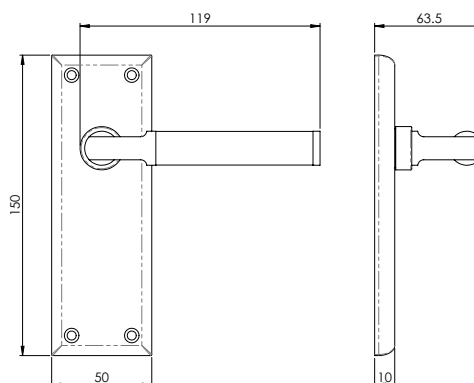

To match SZR040

SZR Levers on Backplate

SEROZZETTA

SZR052
CINQUANTA
Lever on Latch Backplate

SZR051
Lock
SZR051Y
Euro
SZR053
Bathroom

To match SZR050

SZR062
SESSANTA
Lever on Latch Backplate

SZR061
Lock
SZR061Y
Euro
SZR063
Bathroom