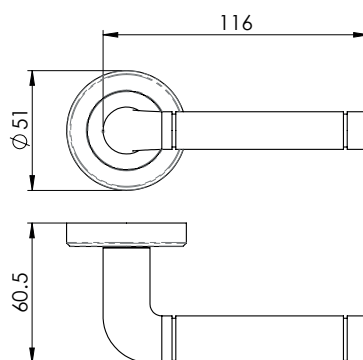

SZR Levers on Rose

SEROZZETTA

SZR040
QUARANTA
Lever on Round Rose

PNSN