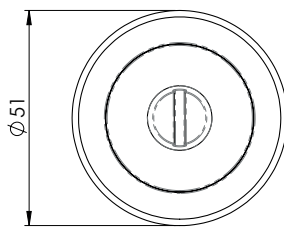

SZR004
Thumbturn and Release