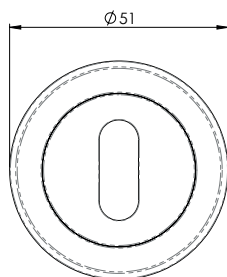

Euro door handle is supplied with 47.5mm centres for external doors to be used with cylinder lock.

 **PN** - Finished in Polished Nickel

 **SN** - Finished in Satin Nickel

 **PNSN** - Finished in Polished Nickel/Satin Nickel

SZR050
CINQUANTA
Lever on Round Rose

PN SN

To match
SZR051-SZR053

SZR060
SESSANTA
Lever on Round Rose

PNSN

To match
SZR061-SZR063

SZR001
Euro Escutcheon

SZR002
Lock Escutcheon