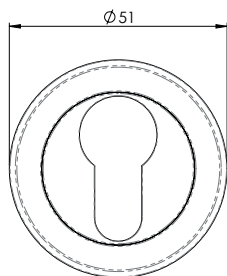

Euro door handle is supplied with 47.5mm centres for external doors to be used with cylinder lock.

 **PN** - Finished in Polished Nickel

 **SN** - Finished in Satin Nickel

 **PNSN** - Finished in Polished Nickel/Satin Nickel

SZR050
CINQUANTA
Lever on Round Rose

PN SN

To match
SZR051-SZR053

SZR060
SESSANTA
Lever on Round Rose

PNSN

To match
SZR061-SZR063

SZR001
Euro Escutcheon

SZR002
Lock Escutcheon