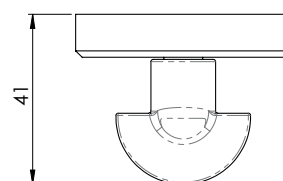

SZR004
Thumbturn and Release