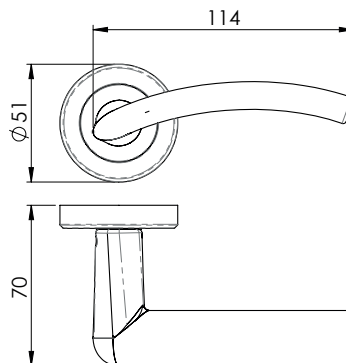

To match
SZR031-SZR033