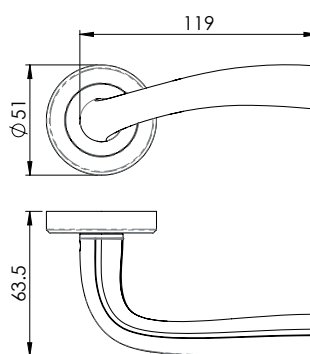

SZR Levers on Rose

SEROZZETTA

PNSN

To match
SZR041-SZR043

SZR050
CINQUANTA
Lever on Round Rose

PN SN

To match
SZR051-SZR053

PNSN

To match
SZR061-SZR063