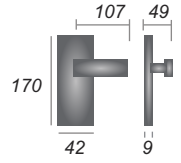

Mercury

- SC-3500** Lever Lock
- SC-3510** Lever Latch
- SC-3530** Bathroom Set
- SC-3548** Euro Profile

Luca

- SC-400** Lever Lock
- SC-410** Lever Latch
- SC-420** Bathroom Set
- SC-448** Euro Profile

Aurora