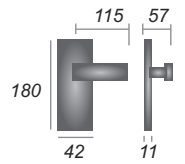

Aurora

- **SC-7350** Lever Lock
- **SC-7360** Lever Latch
- **SC-7330** Bathroom Set
- **SC-7348** Euro Profile