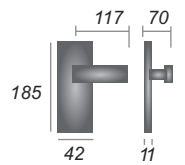

Atlanta

- SC-7600** Lever Lock
- SC-7610** Lever Latch
- SC-7630** Bathroom Set
- SC-7648** Euro Profile

Donna

- SC-6350** Lever Lock
- SC-6360** Lever Latch
- SC-6330** Bathroom Set
- SC-6348** Euro Profile