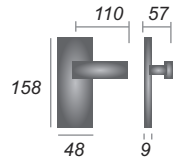

SC-SQ5004-SC

Finish Codes

- AP** Apollo Dual Chrome Finish
- PC** Polished Chrome Finish
- SC** Satin Chrome Finish
- SN** Satin Nickel Finish

LEVERS ON PLATE

Boston

- BOS1000** Lever Lock
- BOS1010** Lever Latch
- BOS1030** Bathroom Set
- BOS1048** Euro Profile