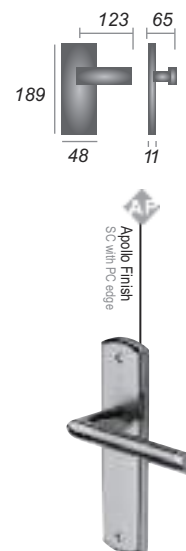

Swift

- **SC-3400** Lever Lock
- **SC-3410** Lever Latch
- **SC-3430** Bathroom Set
- **SC-3448** Euro Profile

Lena

- **SC-2350** Lever Lock
- **SC-2360** Lever Latch
- **SC-2330** Bathroom Set
- **SC-2348** Euro Profile

Mercury

- **SC-3500** Lever Lock
- **SC-3510** Lever Latch
- **SC-3530** Bathroom Set
- **SC-3548** Euro Profile