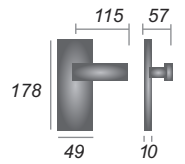

Boston

- **BOS1000** Lever Lock
- **BOS1010** Lever Latch
- **BOS1030** Bathroom Set
- **BOS1048** Euro Profile

Atlanta

- **SC-7600** Lever Lock
- **SC-7610** Lever Latch
- **SC-7630** Bathroom Set
- **SC-7648** Euro Profile

Donna

- **SC-6350** Lever Lock
- **SC-6360** Lever Latch
- **SC-6330** Bathroom Set
- **SC-6348** Euro Profile