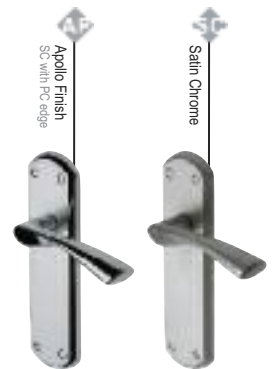

SC-SQ5004-SC

Finish Codes

- AP** Apollo Dual Chrome Finish
- PC** Polished Chrome Finish
- SC** Satin Chrome Finish
- SN** Satin Nickel Finish

LEVERS ON PLATE

Boston

- BOS1000** Lever Lock
- BOS1010** Lever Latch
- BOS1030** Bathroom Set
- BOS1048** Euro Profile

Atlanta

- SC-7600** Lever Lock
- SC-7610** Lever Latch
- SC-7630** Bathroom Set
- SC-7648** Euro Profile

Donna

- SC-6350** Lever Lock
- SC-6360** Lever Latch
- SC-6330** Bathroom Set
- SC-6348** Euro Profile