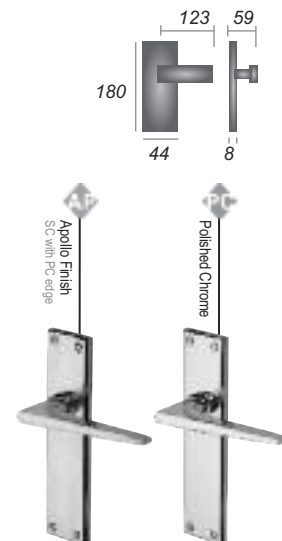

Atlanta

- SC-7600** Lever Lock
- SC-7610** Lever Latch
- SC-7630** Bathroom Set
- SC-7648** Euro Profile

Donna

- SC-6350** Lever Lock
- SC-6360** Lever Latch
- SC-6330** Bathroom Set
- SC-6348** Euro Profile

Swift

- SC-3400** Lever Lock
- SC-3410** Lever Latch
- SC-3430** Bathroom Set
- SC-3448** Euro Profile

Lena

- SC-2350** Lever Lock
- SC-2360** Lever Latch
- SC-2330** Bathroom Set
- SC-2348** Euro Profile