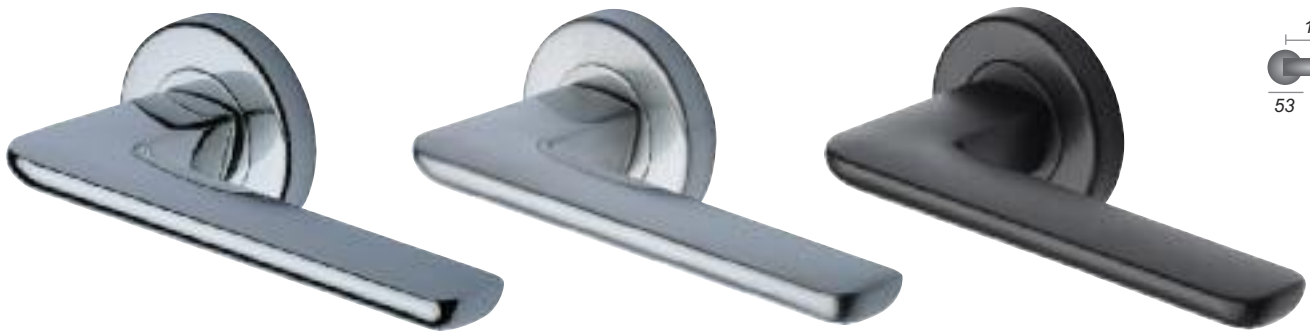

Trino

SC-5352-PC

SC-5352-SC

SC-5352-BLK

DIMENSIONS