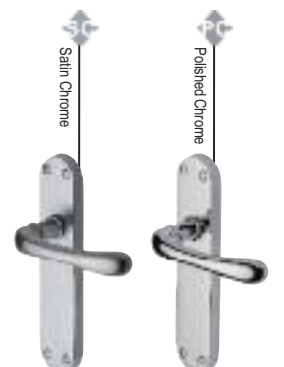

SC-SQ5004-SC

Finish Codes

- AP** Apollo Dual Chrome Finish
- PC** Polished Chrome Finish
- SC** Satin Chrome Finish
- SN** Satin Nickel Finish

LEVERS ON PLATE

Boston

- BOS1000** Lever Lock
- BOS1010** Lever Latch
- BOS1030** Bathroom Set
- BOS1048** Euro Profile

Atlanta

- SC-7600** Lever Lock
- SC-7610** Lever Latch
- SC-7630** Bathroom Set
- SC-7648** Euro Profile

Donna

- SC-6350** Lever Lock
- SC-6360** Lever Latch
- SC-6330** Bathroom Set
- SC-6348** Euro Profile

Swift

- SC-3400** Lever Lock
- SC-3410** Lever Latch
- SC-3430** Bathroom Set
- SC-3448** Euro Profile

Lena

- SC-2350** Lever Lock
- SC-2360** Lever Latch
- SC-2330** Bathroom Set
- SC-2348** Euro Profile