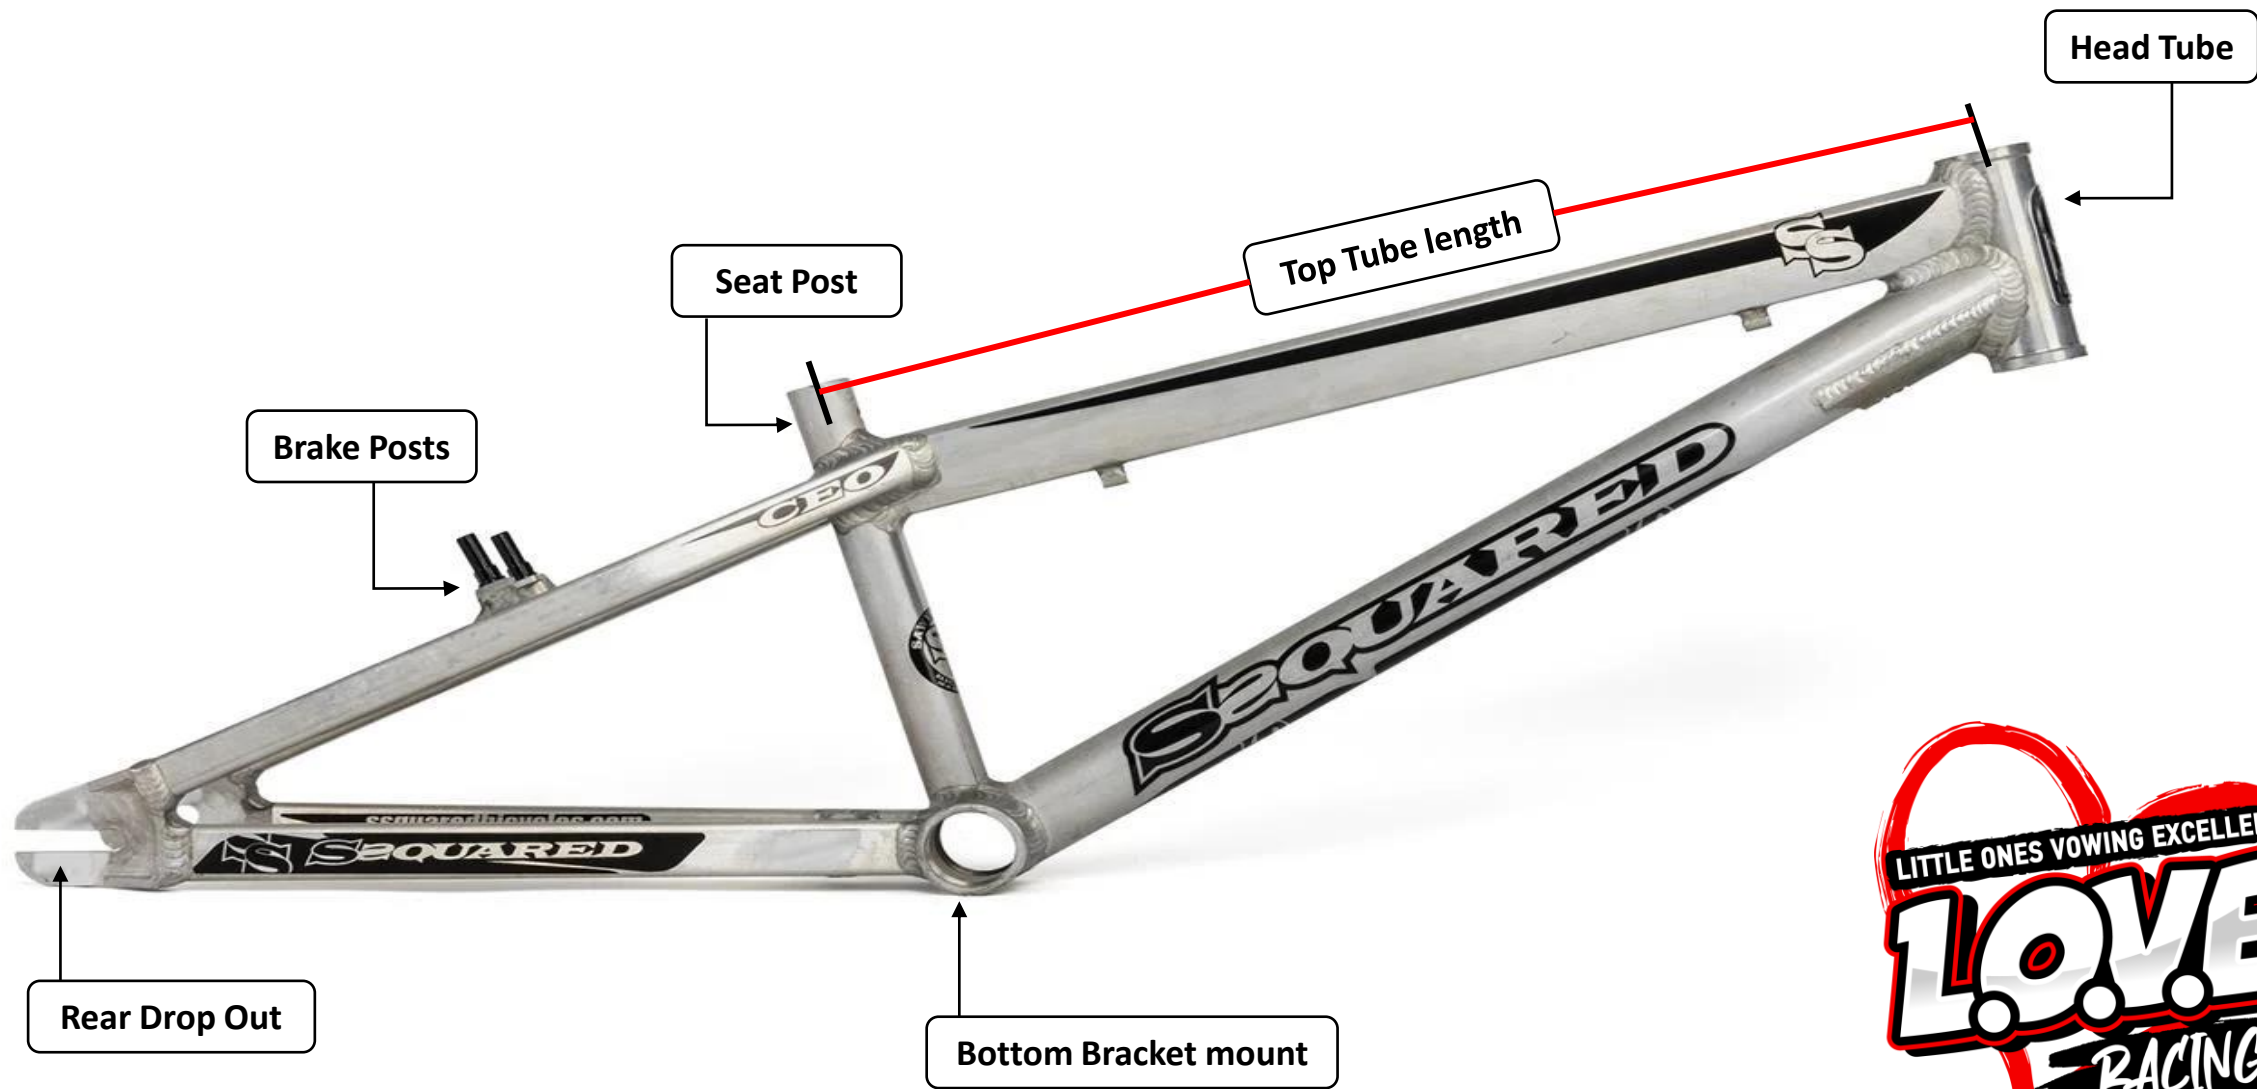

BMX FRAME DIAGRAM

Bottom Brackets

Square Taper Bottom Bracket for 3-piece cranks

Outboard Bottom Bracket for 2-piece cranks