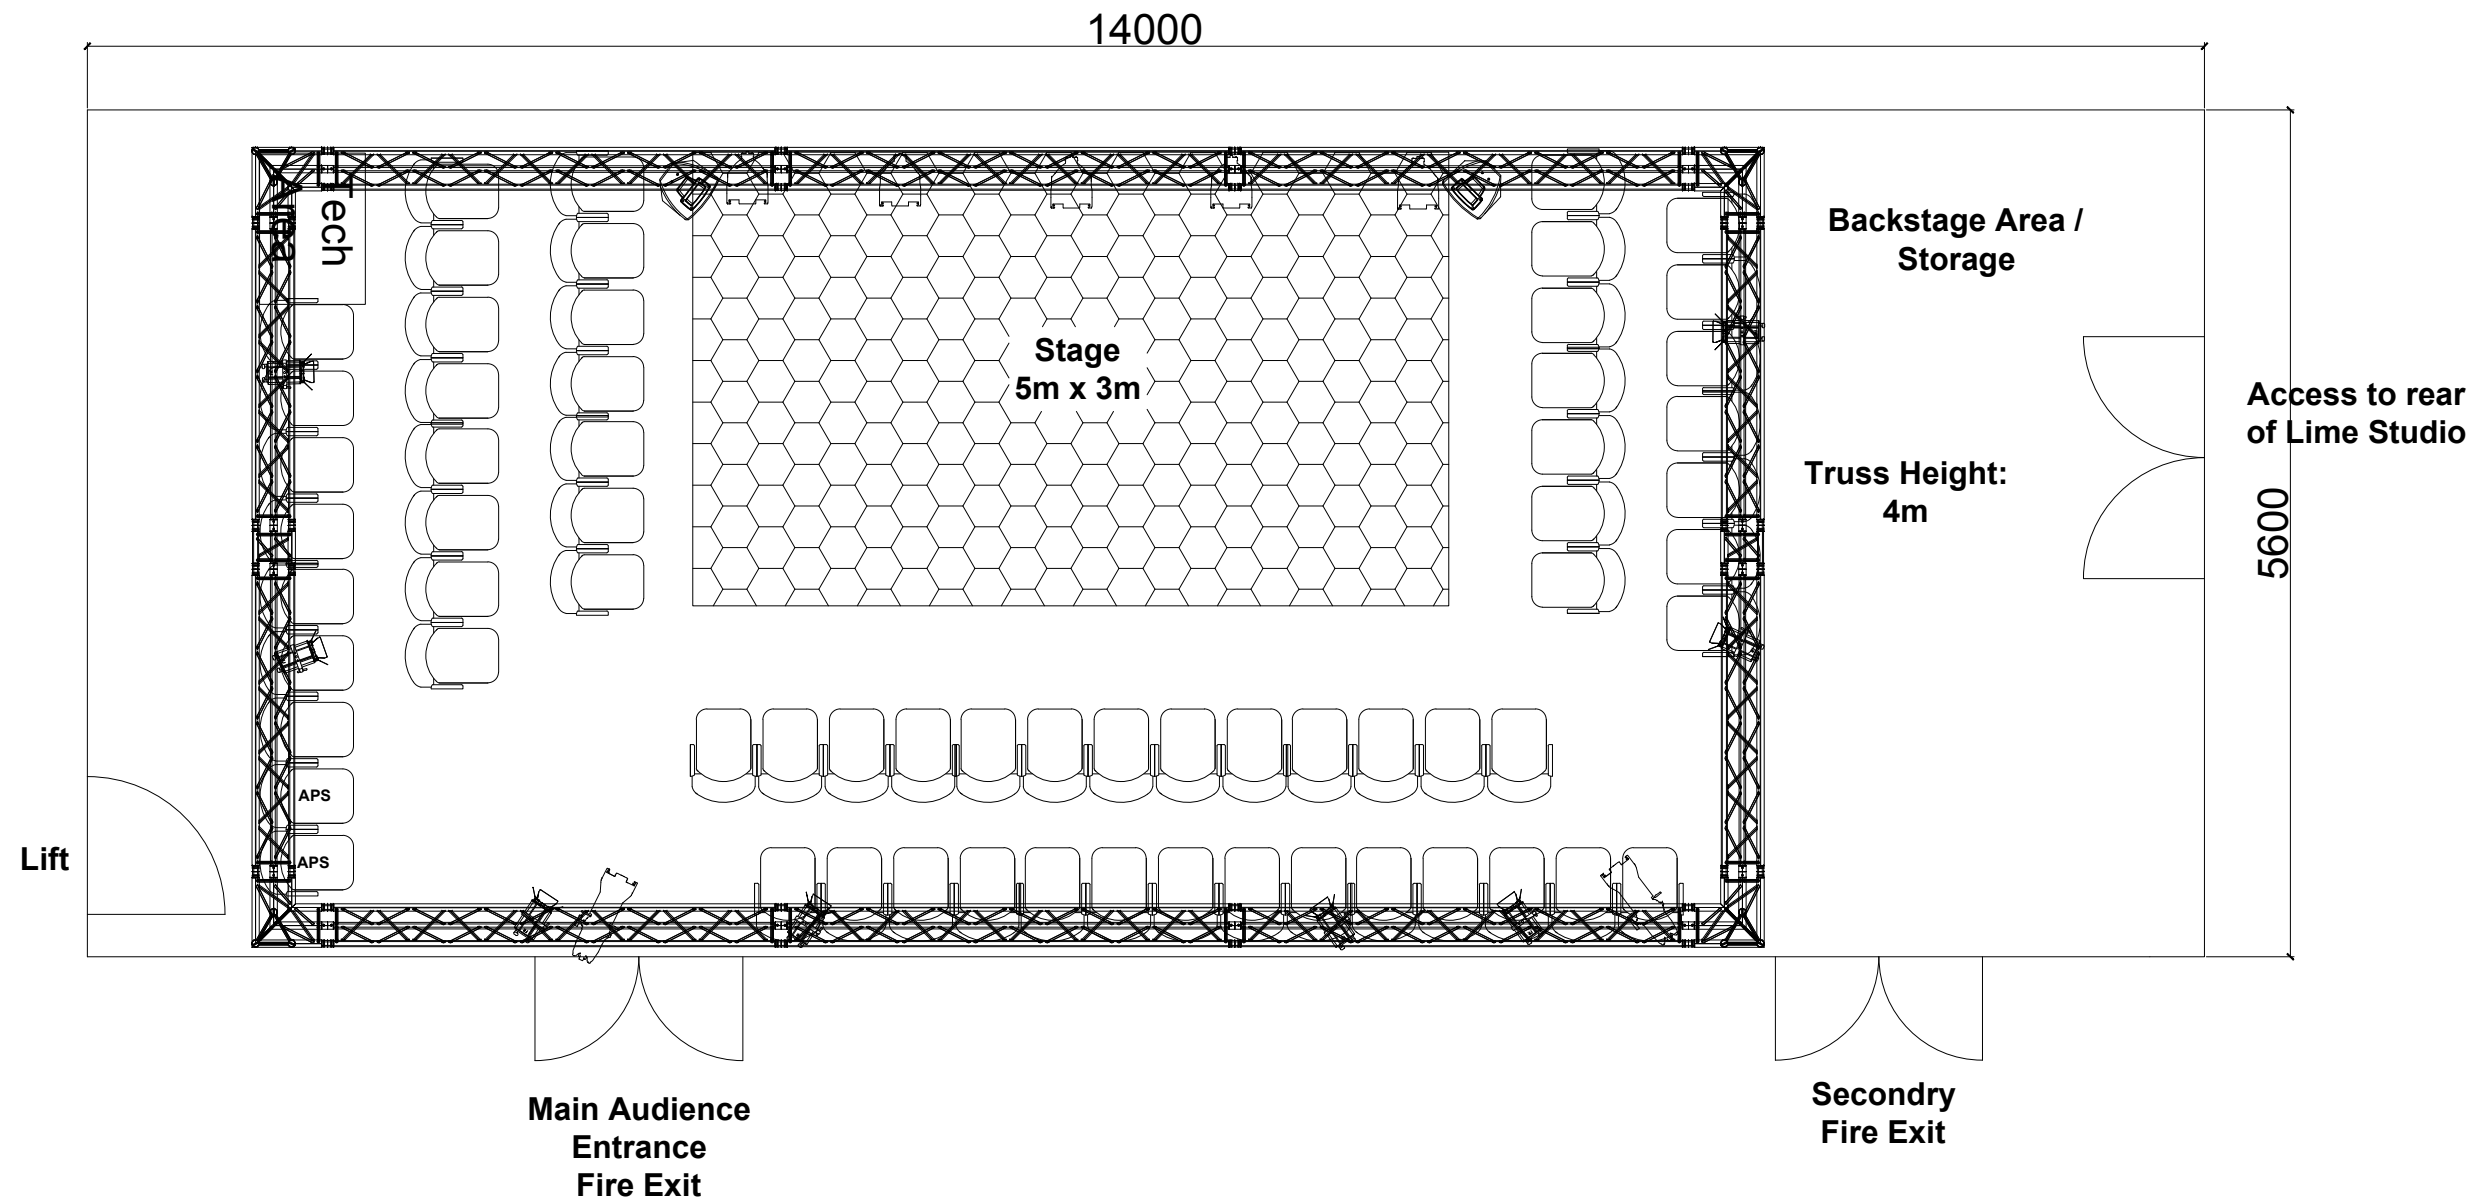

Greenside Venues 2023
Drawn By Cal Graham
Production Manager
t: 07585 112144
e: callum@greensidevenue.co.uk

This represents visual concepts & construction suggestions only. It does not replace the knowledge and advice of a licensed structural engineer. The designer is unqualified to determine the structural appropriateness of this design and will not assume responsibility for improper engineering or use

Venue:
Greenside @ George St.

Address: Welcomme East
Royal Society of
Edinburgh

Title:
New Jade Studio

Date: 19/08/24 Scale: 1:50 @ A3

Designed By: Cal Graham

Drawing No: 1 of 1 Rev: 1.2

Copyright: Greenside Venues Ltd. © 2024