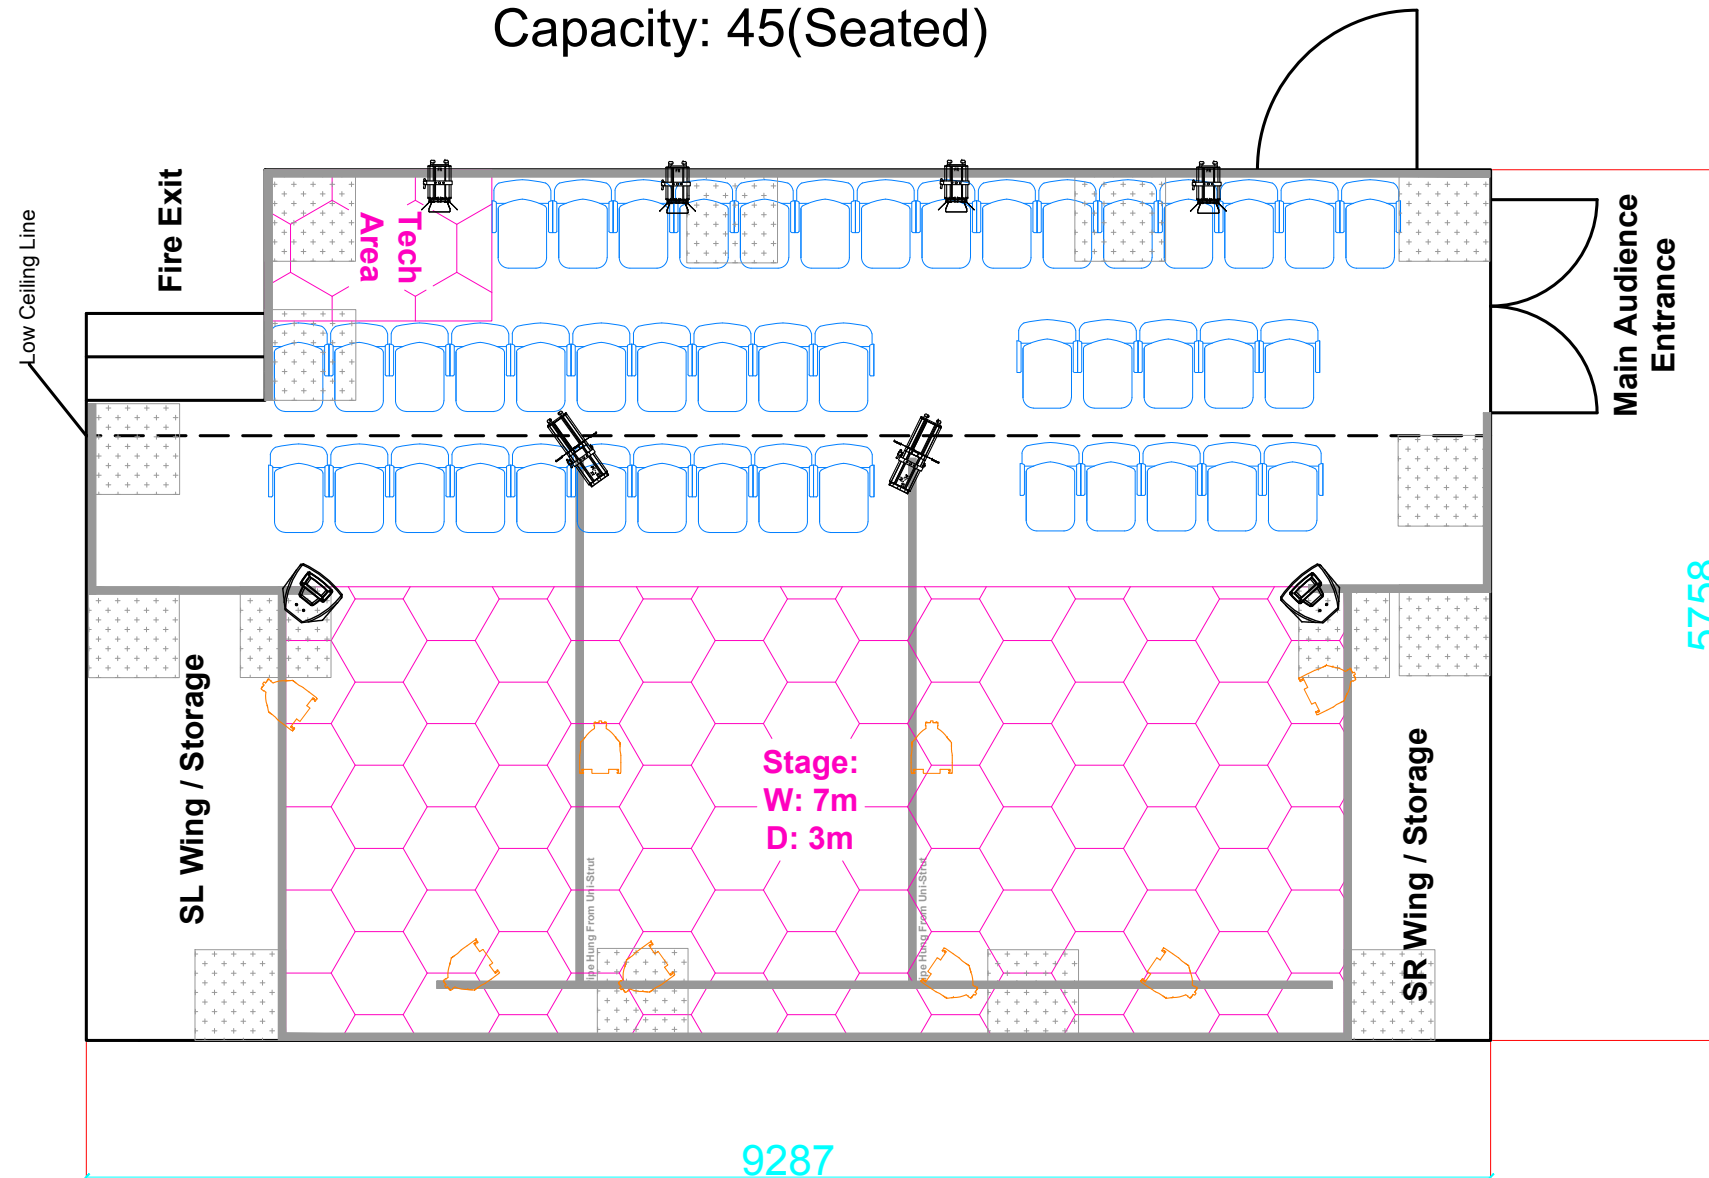

Greenside Venues 2023  
 Drawn By Cal Graham  
 Production Manager  
 t: 07585 112144  
 e: callum@greensidevenue.co.uk

**Greenside @ George Street  
 Olive Studio  
 Capacity: 45(Seated)**

TYPICAL UNIT

Venue:  
 Greenside @ George St.

Address:  
 Royal Society of Edinburgh

Title: Olive Studio  
 Performer Pack drawing

Date: 06.11.23 Scale: 1:50 @A3

Designed By: Cal Graham

Drawing No: 1 of 1 Rev: 3.2