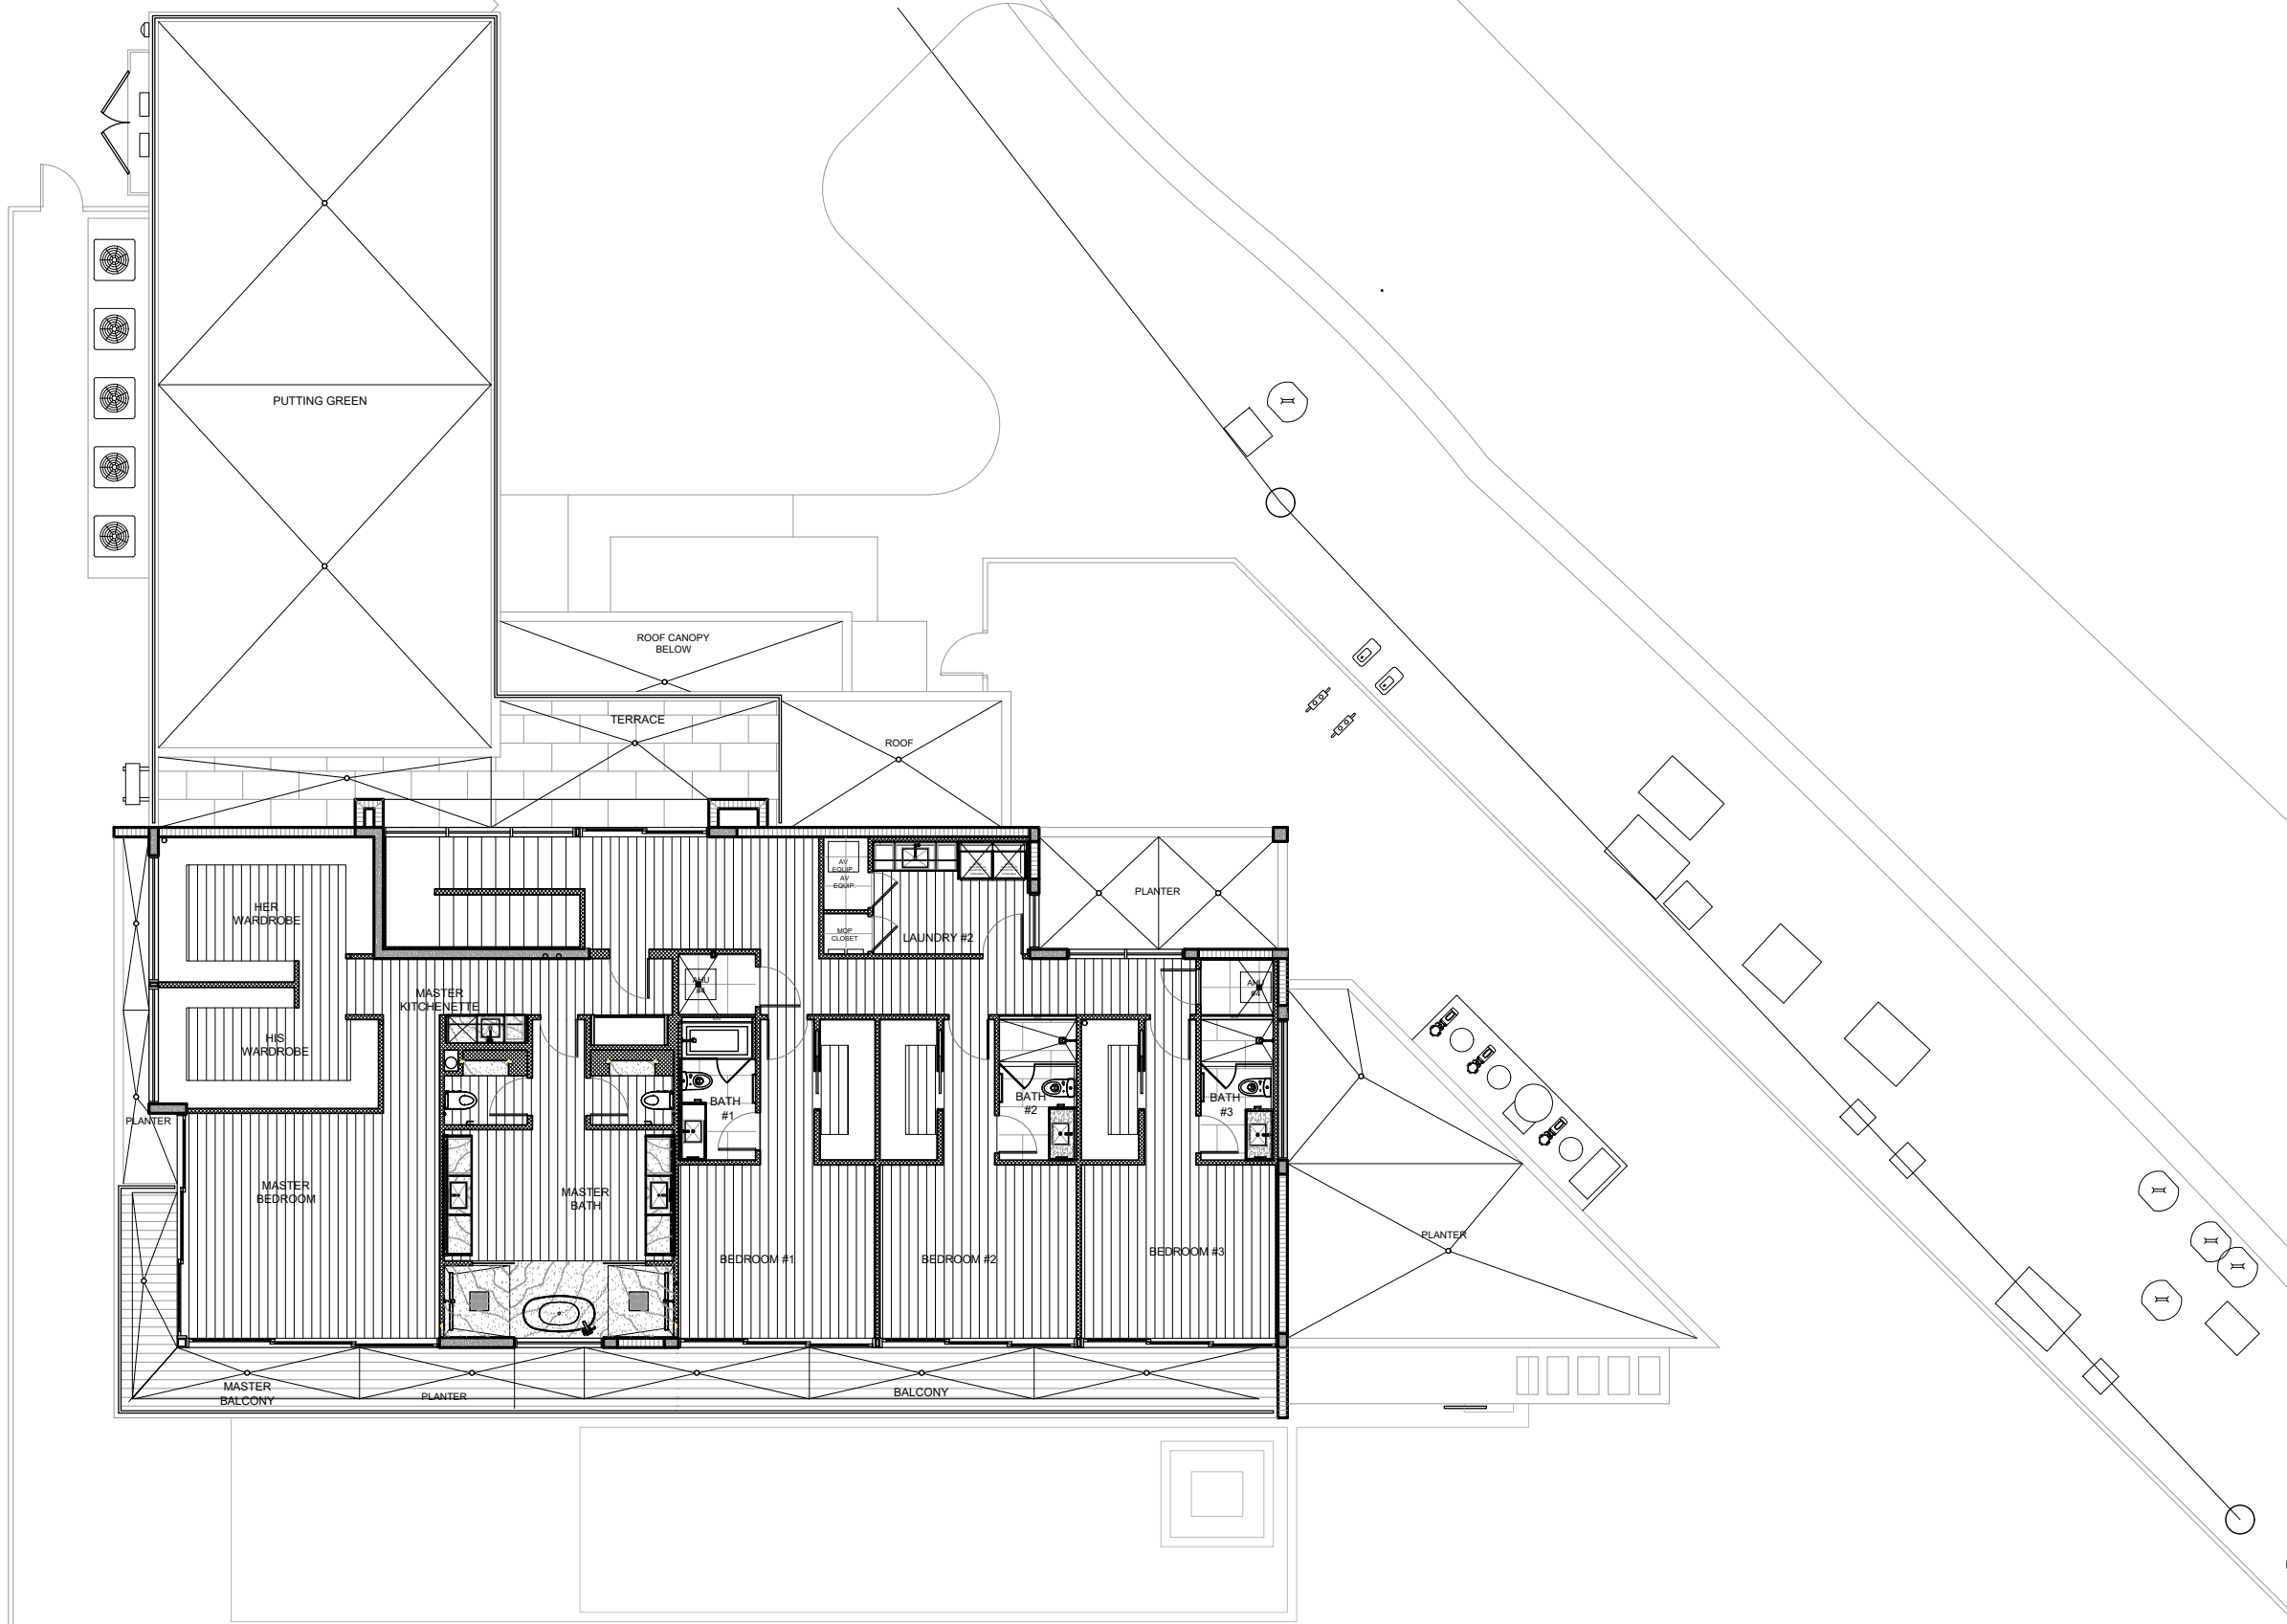

FLOORING PLAN
GROUND FLOOR

REVISIONS

ORIGIN DATE
05/08/2023

2288 SUNSET

FLOORING

SHEET:
1/2

INTERIOR DESIGN SPECIFICATIONS

FLOORING PLAN
SECOND FLOOR

REVISIONS

ORIGIN DATE
05/08/2023

2288 SUNSET

FLOORING

SHEET:
2/2

INTERIOR DESIGN SPECIFICATIONS