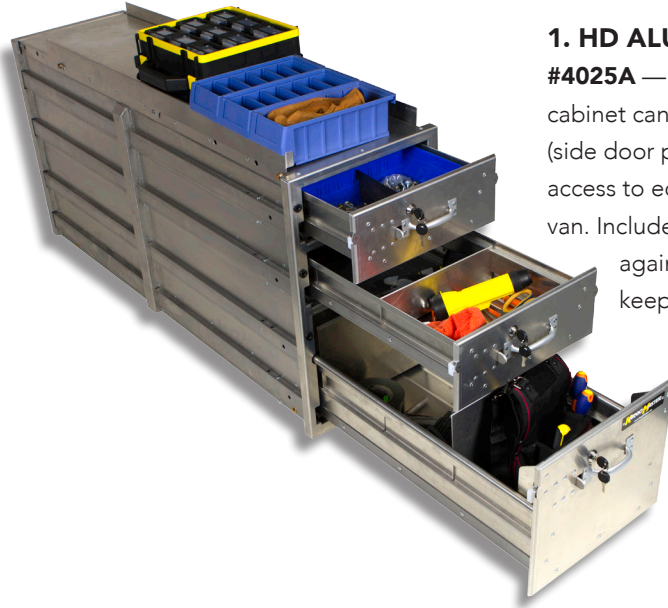

HD Aluminum Products

Our new HD Aluminum products bring the durability and quality that Kargo Master is known for in a light weight format.

1. HD ALUMINUM 3 LONG FLOOR DRAWER UNIT

#4025A — Heavy Duty Aluminum long (56") 3 drawer cabinet can be installed on the floor behind the bulkhead (side door pull out). 52" drawer extension provides ready access to equipment and parts while standing outside the van. Includes 4 plastic bins and bin dividers. Mounts hard against the passenger or driver side of the van, keeping the aisle clear for storage or passage.

**#4025A - 3 Long Floor Drawer Unit HD Aluminum
14" W x 23" H x 56" D**

Coming soon.

2. HD ALUMINUM CROSSBAR LADDER RACK #4A821

— The HD Aluminum 2 Crossbar Ladder Rack for compact and some low roof vans is a lightweight, strong and low profile rack with outside braces that fold

down for low clearance parking garages. Fits Ford Transit, Ford Transit Connect, Mercedes Metris, Nissan NV, Nissan NV200, Chevy City Express, Ram ProMaster City.

 # 4A821 - 2 Cross Bar HD Aluminum Ladder Rack For Transit, Transit Connect, Mercedes Metris, Nissan NV, Nissan NV200, Chevy City Express, Ram ProMaster City

 # 4A822 - 3rd Middle Cross Bar HD Aluminum (Use with #4A821)