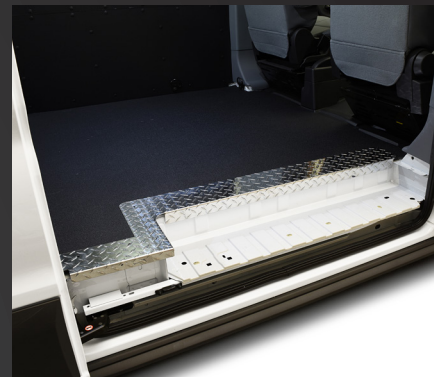

Ford Transit Safety Products

Safety is an important factor for work truck users and our new line of Ford Transit Van safety products make your vans even safer.

3. FORD TRANSIT SIDE/REAR DOOR THRESHOLD

#40463 – These are durable, attractive and protect thresholds from damage. They can be easily installed in any wheelbase Ford Transit van. These do not replace factory thresholds and are designed to be used with after market floor mats. Kit includes both curbside and rear door thresholds.

#40463 - Ford Transit Rear & Curbside Door Aluminum Diamond Threshold Kit

---

3 YEAR COMPONENT WARRANTY

If any synthetic (e.g. rubber or nylon) or hydraulic (e.g. gas shock) component of your product fails within 3 years of purchase, Kargo Master will provide a replacement component at no cost to you.