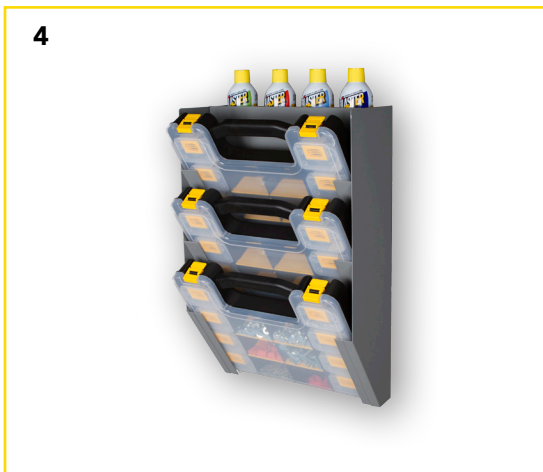

4. HANGING TOTE HOLDER

#40370 – The Hanging Tote Holder is designed to mount to shelf end panels or partitions and includes a convenient top tray for storing aerosol cans and other small items. Includes 3 - #40350 Tote Trays.

#40370 - Hanging 3 Tote Holder with 3 Totes and Parts/Spray Can Shelf

5. STEEL SHELF CABINET

#40340 – The Steel Shelf Cabinet included 6 Small Parts Bins that lock securely in the unit and mounts to flat shelves and surfaces. A simple lift of the bottom of the tray allows it to pull forward in a drawer like fashion.

#40340 - Steel Shelf Cabinet with 6 Stacked Small Parts Bins

6. SMALL PARTS BINS

Included with the #40350 Tote Tray and #40360 Plastic Tote with Shoulder Strap are these unique portable small parts bins. With a locking lid and clip-on back, these bins are a convenient and lightweight way to bring just what you need to the job at hand.