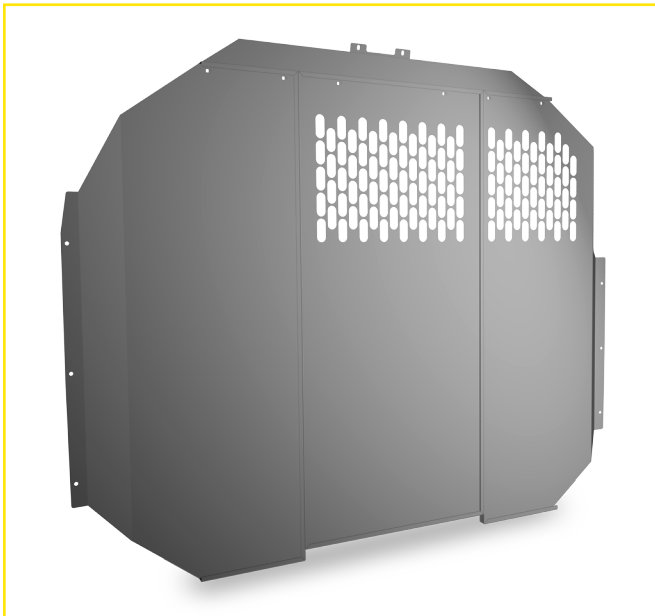

#406TLFP - Ford Transit Low Roof Fleet Partition Panels, including wing kit, perforated center & curb side, no pass-through.