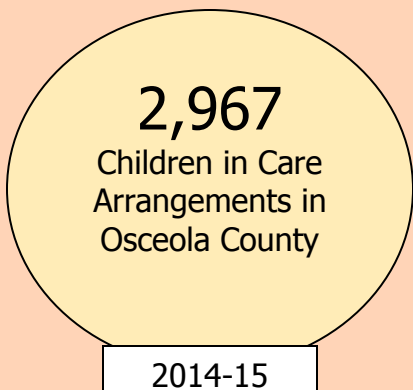

# Child Care—Part of Daily Life

In 2011, 32.7 million US children were in regular child care arrangements while their parents worked outside of the home.

38% Preschool  
62% School Age

In Orange County 14,008 SR children were in regular child care arrangements while their parents worked outside of the home.

87% Preschool  
13% School Age

In Osceola County 2,967 SR children were in regular child care arrangements while their parents worked outside of the home.

85% Preschool  
15% School Age