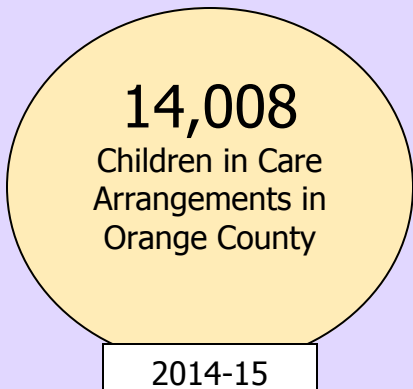

# Child Care—Part of Daily Life

In 2011, 32.7 million US children were in regular child care arrangements while their parents worked outside of the home.

38% Preschool  
62% School Age

In Orange County 14,008 SR children were in regular child care arrangements while their parents worked outside of the home.

87% Preschool  
13% School Age

In Osceola County 2,967 SR children were in regular child care arrangements while their parents worked outside of the home.

85% Preschool  
15% School Age