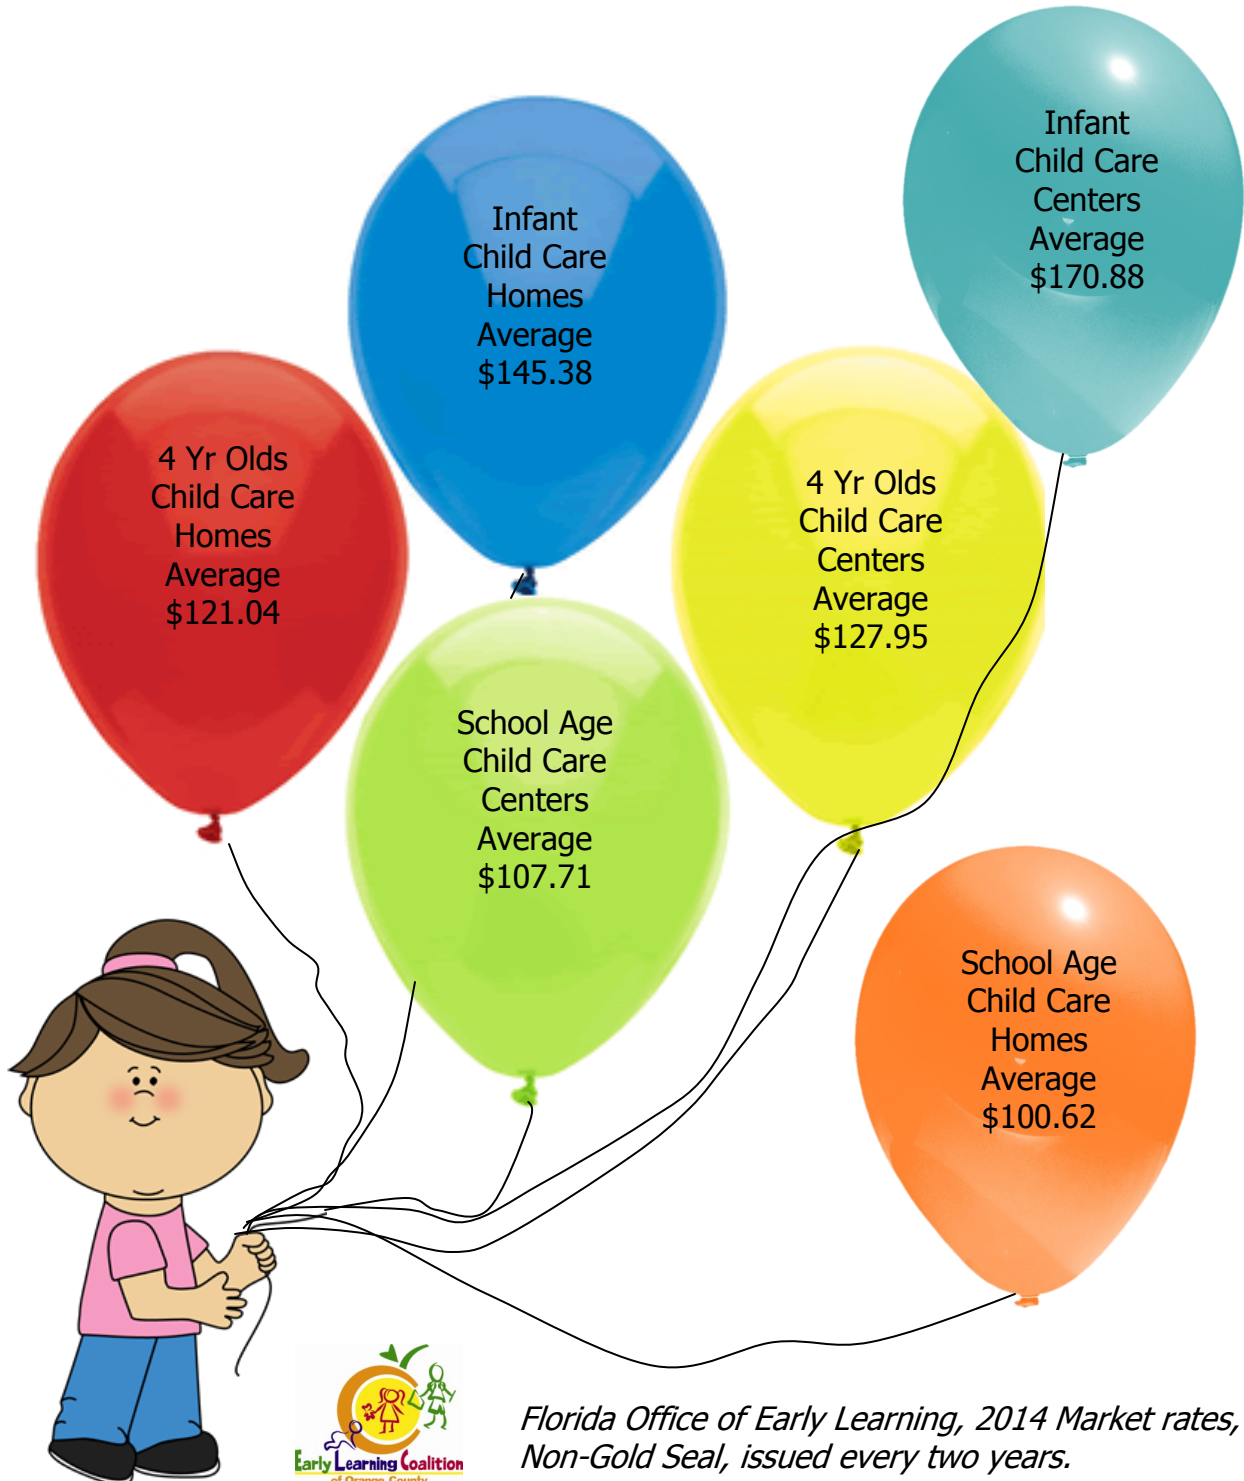

Child Care Market Rate—Orange County

the MARKET

the rate charged in the community for child care services—varies by age and type of care

Florida Office of Early Learning, 2014 Market rates, Non-Gold Seal, issued every two years.