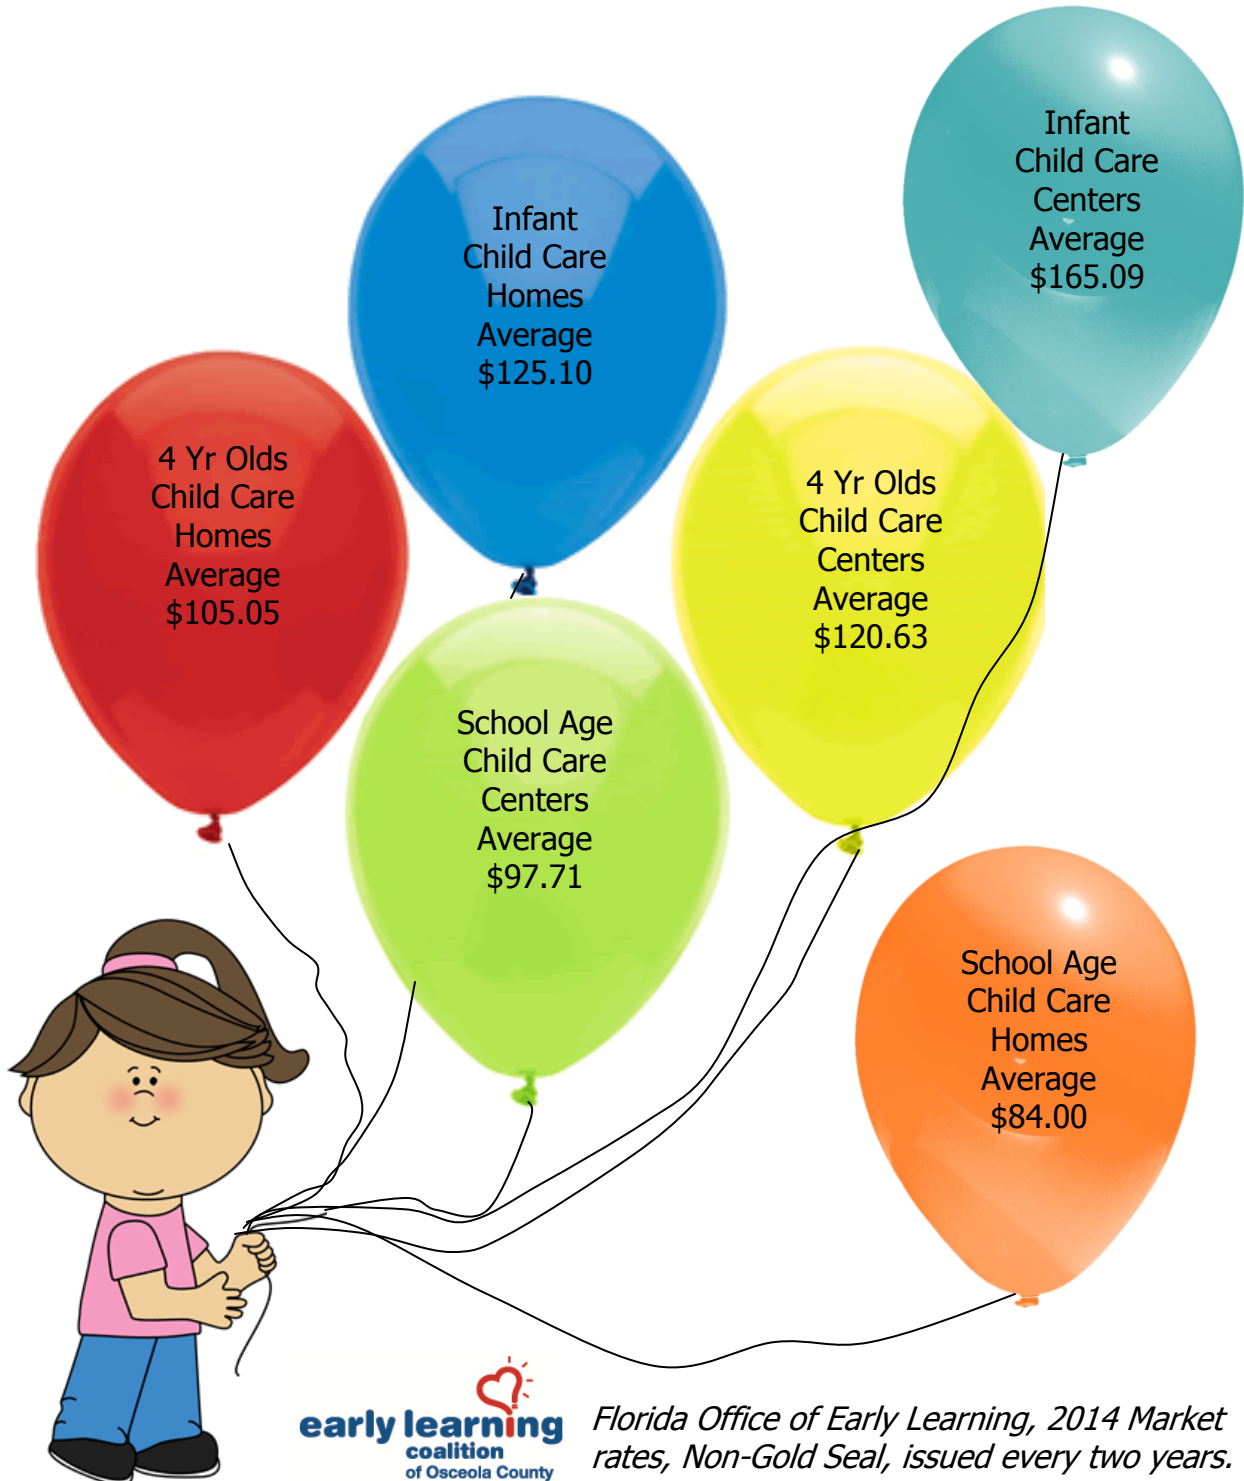

Child Care Market Rate—Osceola County

the MARKET

the rate charged in the community for child care services—varies by age and type of care

Florida Office of Early Learning, 2014 Market rates, Non-Gold Seal, issued every two years.