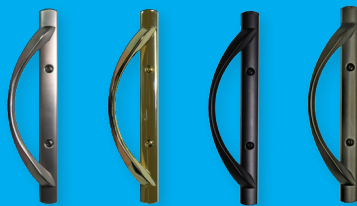

OPTIONAL HANDLES

Satin Nickel Brass Bronze Antique Brass