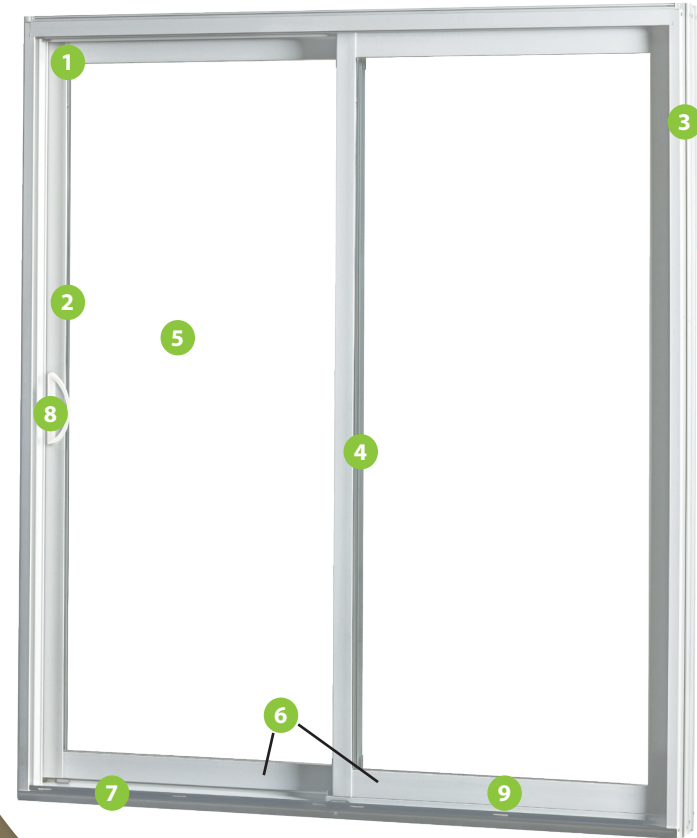

7700

FEATURES

- 1 The superior Fusion-welded sash panels** reduce the opportunity for air and water.
- 2 Galvanized Reinforced Steel Sash Profiles** Adds strength and rigidity.
- 3 Chambered Rails** Reduces thermal exchange and increases insulation values – without adding costly, less recyclable insulating material. *Not shown.*
- 4 Sound Control** Multiple weatherstripping help block most outside noise.
- 5 Double-strength Tempered Safety Glass** 1" Insulating glass unit multiplies the overall performance.
- 6 Fixed & Mobile Panel Rails** Meet and interlock perfectly, making removal from the outside almost impossible.
- 7 Lower Sill Design** Provides safer entry and exit.
- 8 Multipoint Steel Locking Mechanism** Galvanized steel reinforcement provides optimum resistance to forced entry. *Not shown.*
- 9 Smooth / Quiet Operation** Patented dual-tandem nylon wheels on a raised rail protects the wheels from dirt and debris, minimizes friction and makes for a smoother operation. *Not shown.*

Heavy Duty Aluminum Screen Frame Reduces binding, creating effortless operation. *Not shown.*

THE EASIEST DOORS TO OPERATE IN THEIR CATEGORY. IF NOT THE WORLD.

OPERATING FORCE TEST

Try the Wincore® Patio Door Fingertip Test: