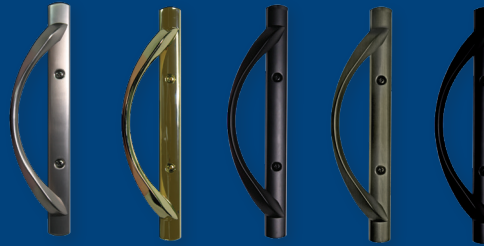

OPTIONAL PLATED HANDLES

Brass Bronze Antique Brass Black*

* Plated Black Patio Door Handle is standard on Patio Doors with Black Interior.