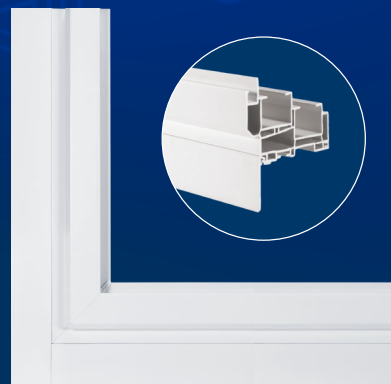

BEAUTIFULLY
DESIGNED FOR
TOTAL FUNCTIONALITY

ACCESSORIES FOR VINYL WINDOWS & PATIO DOORS

PICTURE AND DOUBLE HUNG WINDOWS IN WHITE WITH CASING IN WHITE

THE FINISHING TOUCH THAT LASTS.

Give your home the perfect finishing touch. Our exterior window trim adds clean lines, fresh style, and lasting beauty--all the low maintenance you love from vinyl.

AF36

AF37

AF38

AF59

V762

XF12

The way it should be.®

1 866 WINCORE (946 2673)
wincorewindows.com