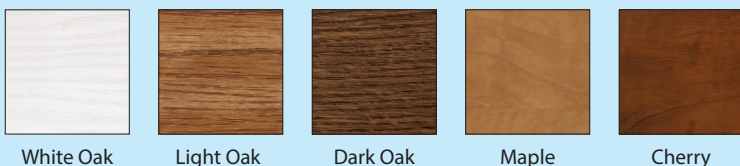

Optional Interior Woodgrains