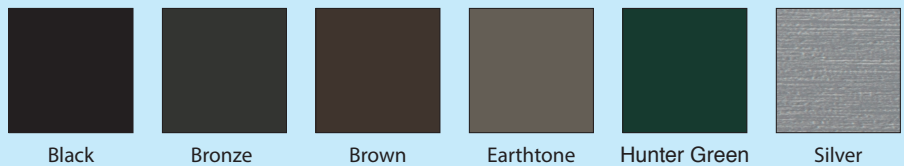

Everything is Better in Color.

New Exterior Window Color Laminates Now Available

Earthtone

Silver

Bronze

Hunter Green

Brown

Black

Laminate Exterior	Interior	GBG	SDL (8800 N/A)
Black*	White, Tan, Clay	2-Tone	2-Tone
Brown*, Bronze*, Earthtone**	White, Tan, Clay, White Oak, Light Oak, Dark Oak, Cherry	2-Tone	2-Tone
Hunter Green**	White	2-Tone	2-Tone
Hunter Green**	Tan, Clay, White Oak, Light Oak, Dark Oak, Cherry	N/A	2-Tone
Silver**	White, Tan, Clay	Solid Silver	2-Tone

400, 500, 5400 Series Color Availability

Vinyl Exterior	Interior	GBG	SDL
White	White	1-Tone	N/A
Tan	Tan	1-Tone	N/A
Clay	Clay	1-Tone	N/A

Laminate Exterior	Interior	GBG	SDL
Black*, Brown*, Bronze*	White, Tan, Clay	2-Tone	N/A

* Black, Brown and Bronze Exterior Laminates require a three week lead time.

** Earthtone, Hunter Green and Silver Exterior Laminates require a six week lead time.

Interior Vinyl Colors

Exterior Laminate Colors