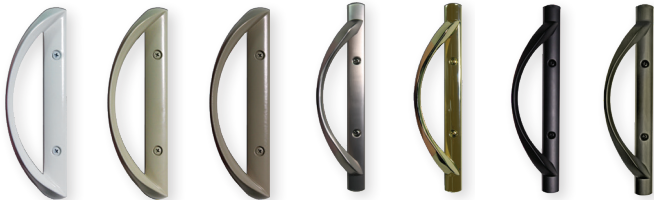

## Exterior Colors *(White, Tan, Clay or Woodgrain Interiors)*

White Tan Clay Hunter Green Earthtone

Brown Bronze Silver Black

## Patio Door Handles

White Tan Clay Satin Nickel Brass Bronze Antique Brass