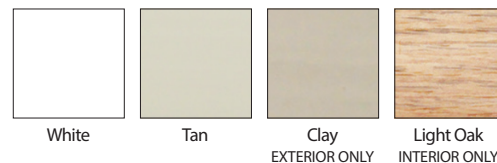

Frame Colors