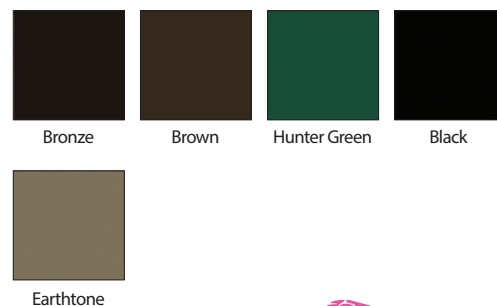

Optional Exterior Frame Colors

The way it should be.™

250 Staunton Avenue, Parkersburg, WV 26104
1.866.WINCORE wincorewindows.com

WINGARDWSS 2865.ZP1500.11.04