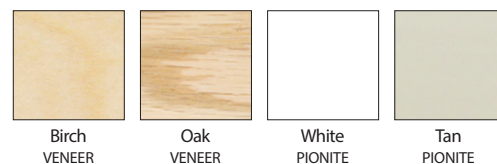

Head Board, Seat Board & Jamb Colors