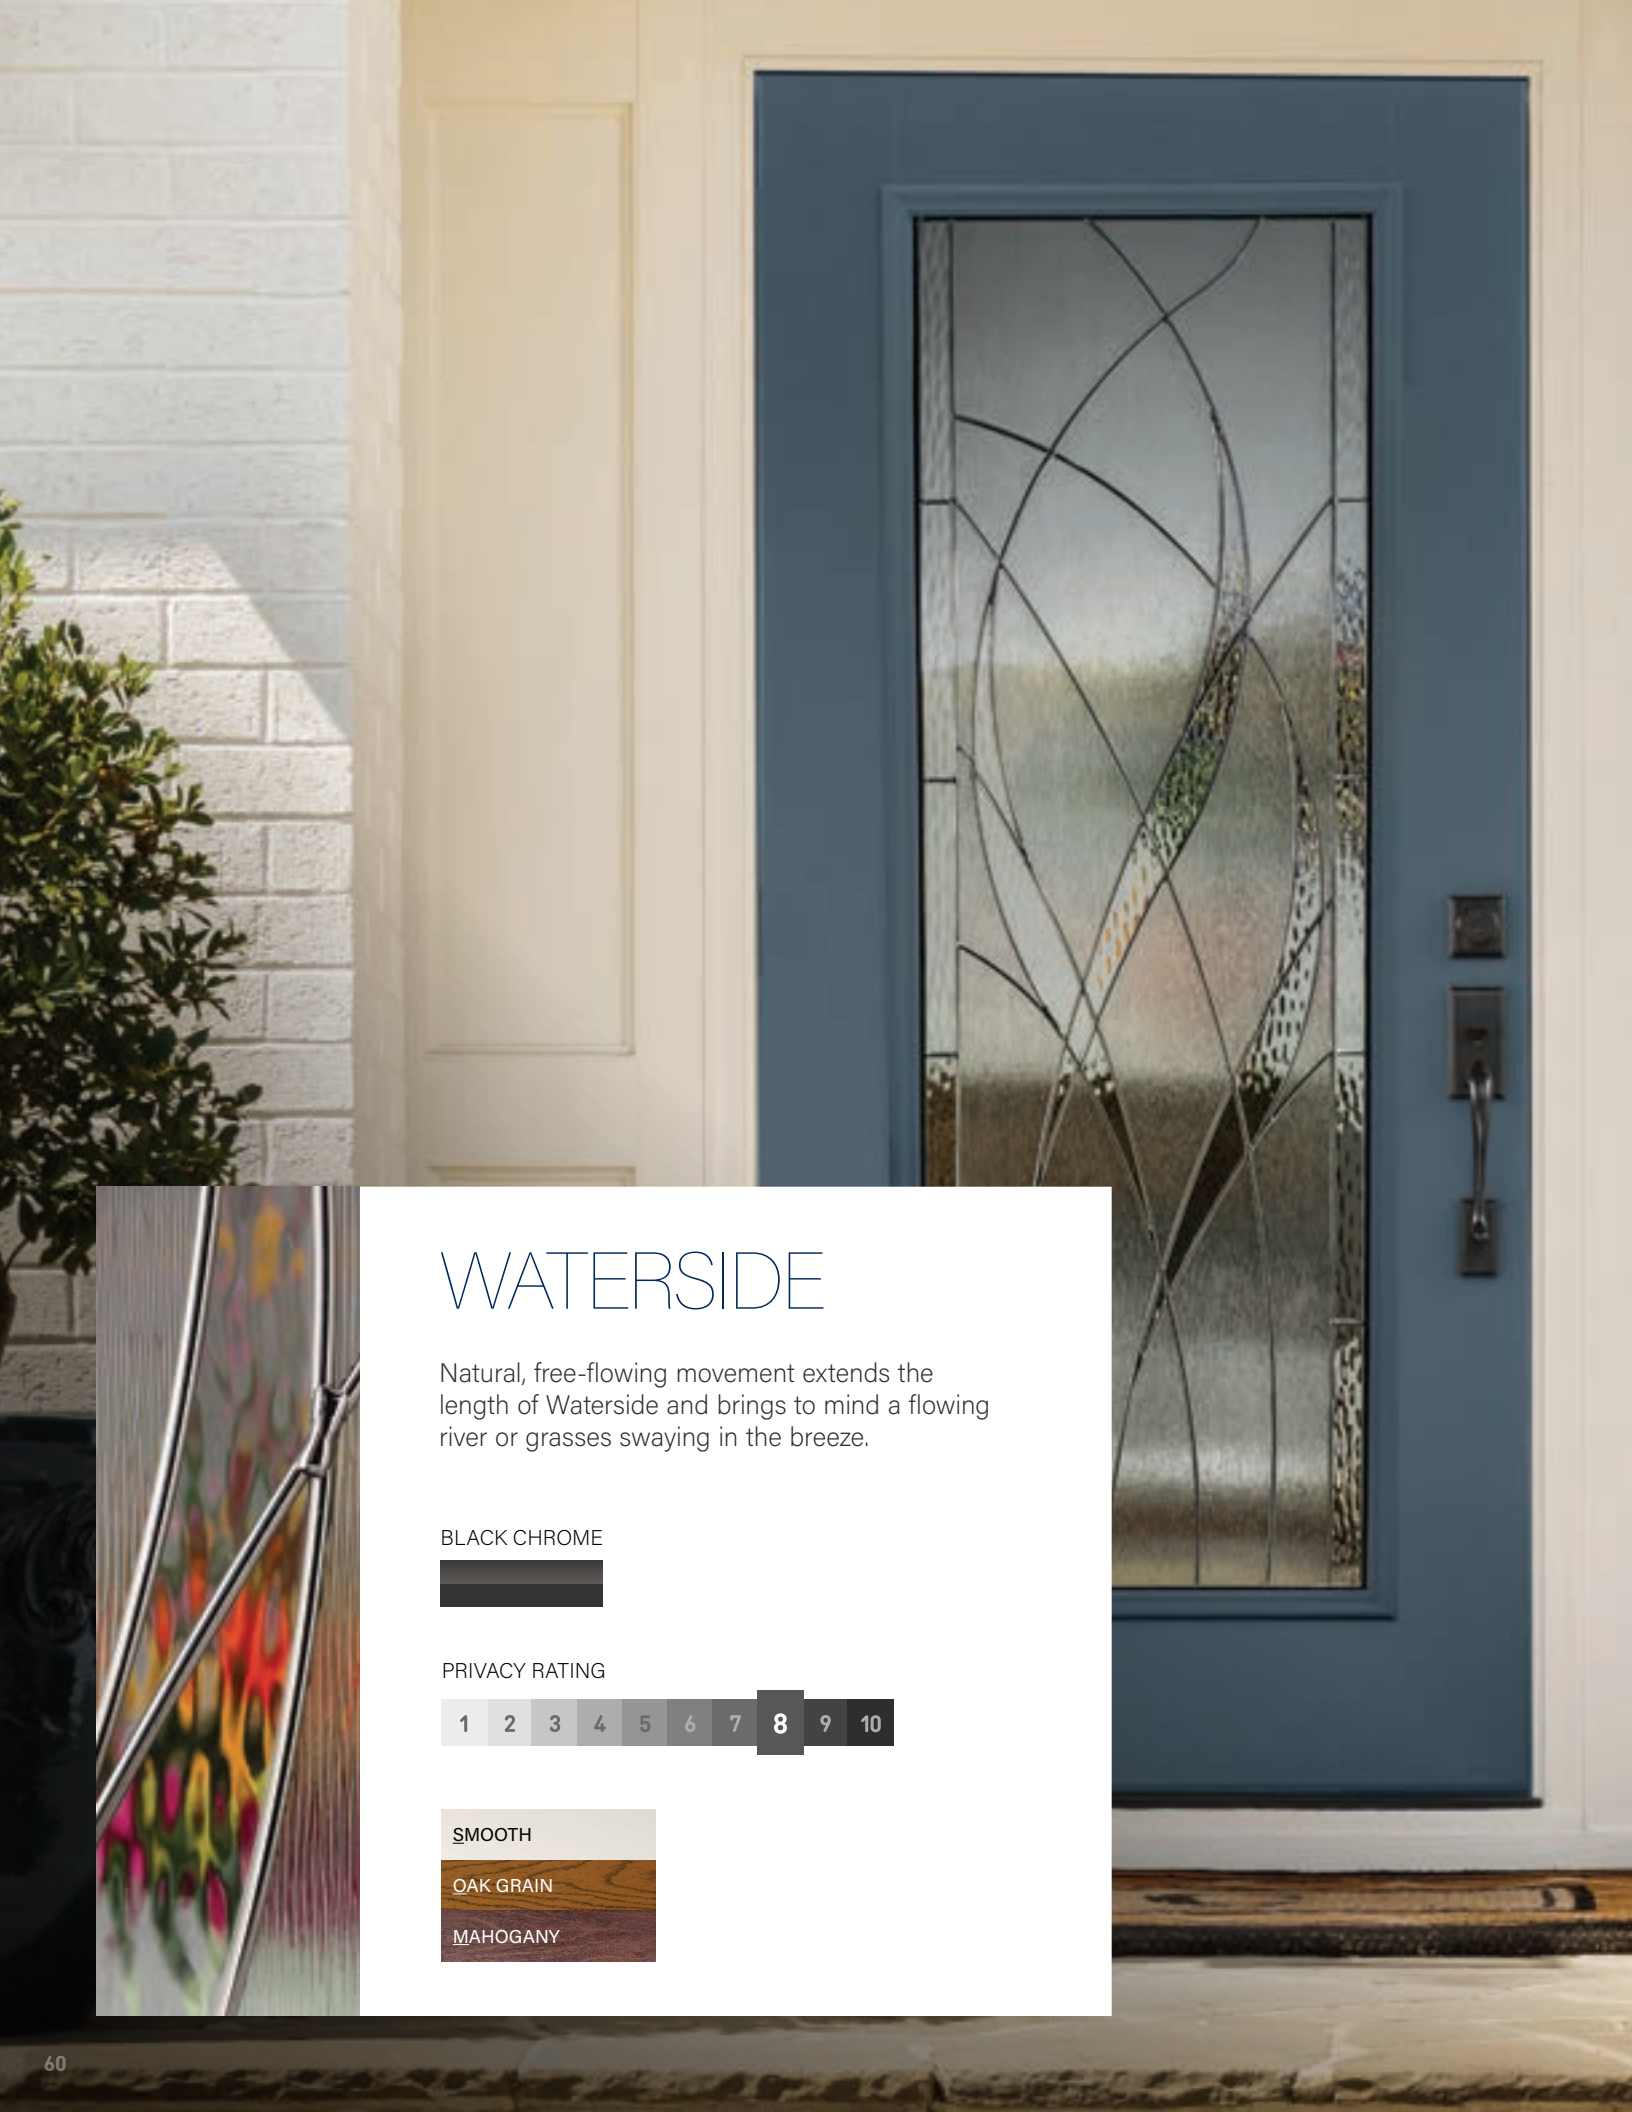

WATERSIDE

Natural, free-flowing movement extends the length of Waterside and brings to mind a flowing river or grasses swaying in the breeze.

BLACK CHROME

PRIVACY RATING

SMOOTH

OAK GRAIN

MAHOGANY