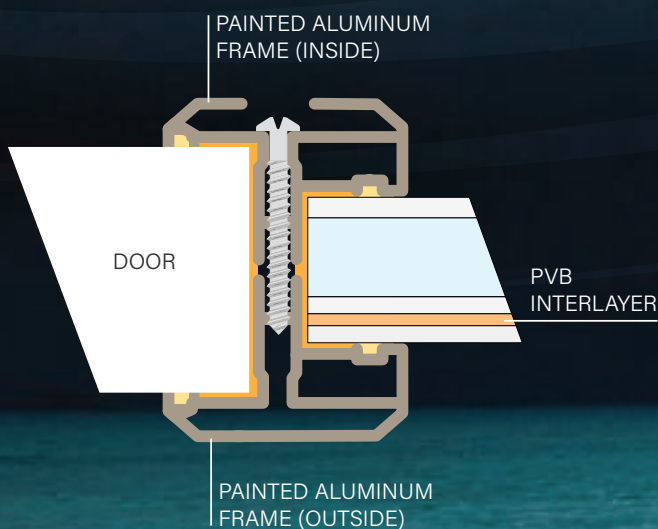

IMPACT-RESISTANT FIBERGLASS ENTRY SYSTEMS

STORMFORCE

When used in areas requiring wind-borne debris protection, having the right product for your home is very important. That's why the engineering behind Wincore®'s select line of STORMFORCE Entry Systems provides you with peace of mind. With key features like composite frames, rugged hinges and laminated glass, entry door systems with our impact-resistant package enhancements can stand up to Mother Nature year after year.

- Laminated doorglass provides protection against damaging wind-borne debris.
- Aluminum doorlite frame provides the ultimate durability in extreme weather conditions.
- Door panel has an insulated polyurethane foam core and door skins in smooth and woodgrain textures.
- Composite frame system resists rot, decay and insects.
- Pre-hung in 4-9/16", 5-1/4", 6-9/16" and 7-1/4" composite frames.
- Rich stains and designer paint colors of choice add an even and beautiful finish.
- Schlage® residential single cylinder deadbolt and residential locksets are standard on 80" doors.
- Standard on 96" doors, Trilennium® multi-point hardware adds strength and increased security.