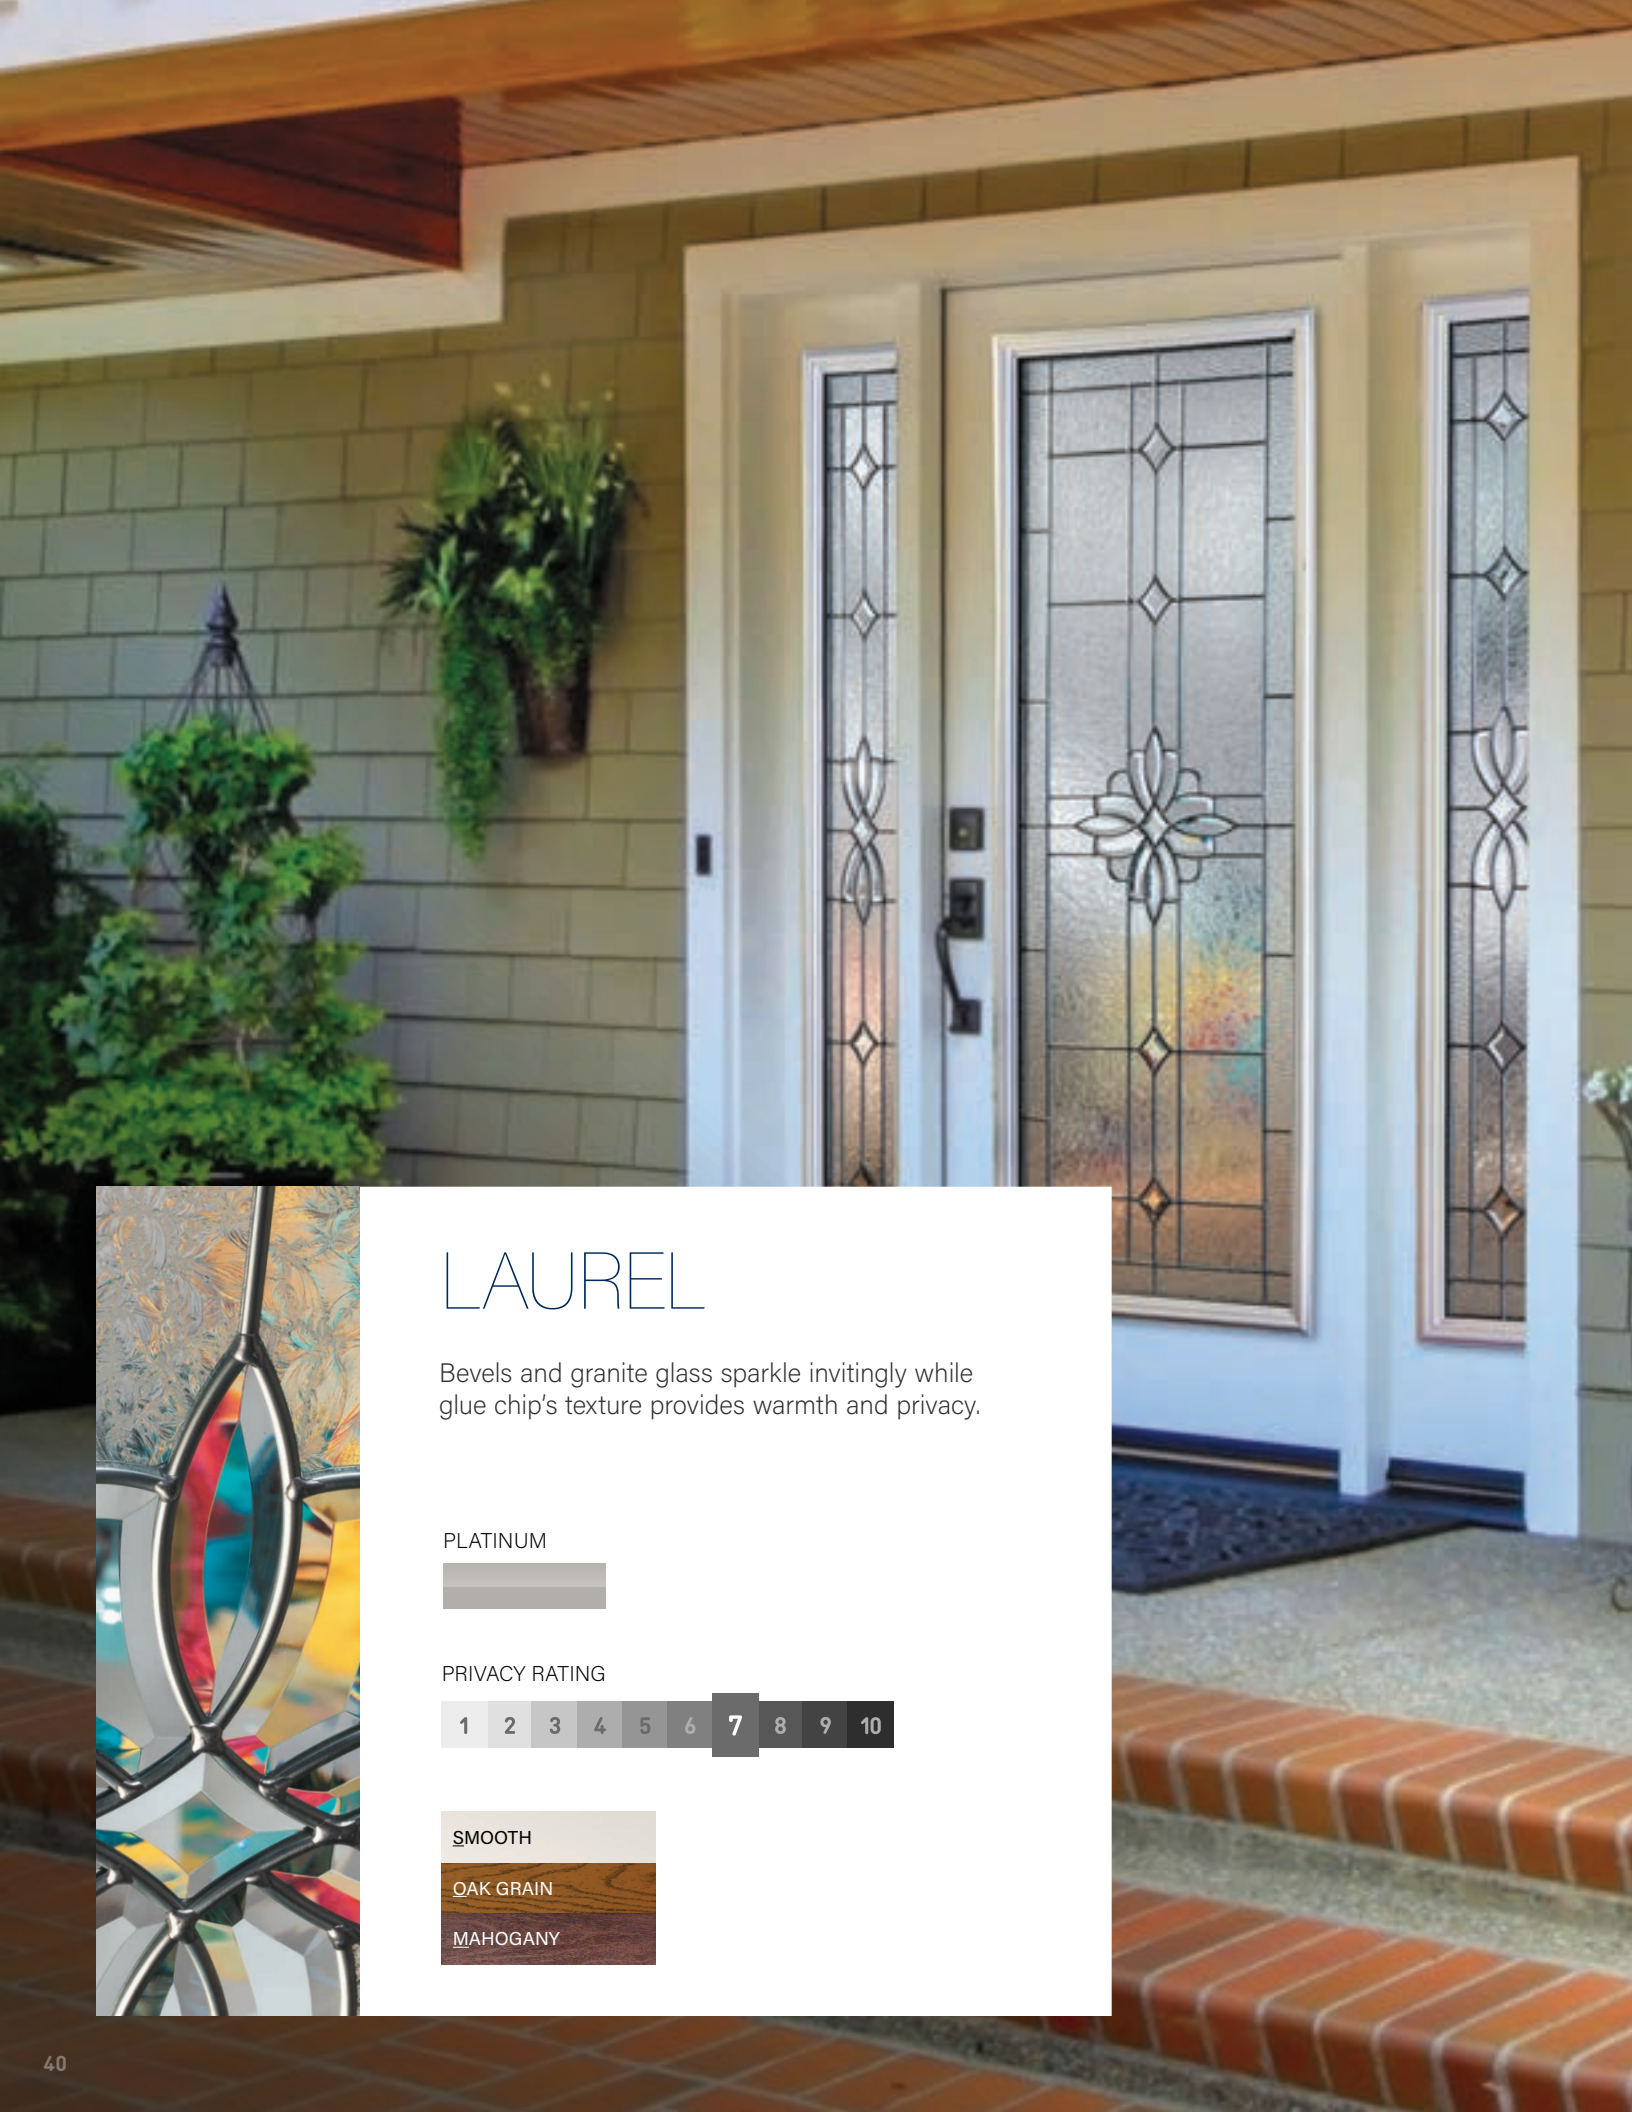

LAUREL

Bevels and granite glass sparkle invitingly while glue chip's texture provides warmth and privacy.

PLATINUM

PRIVACY RATING

SMOOTH

OAK GRAIN

MAHOGANY