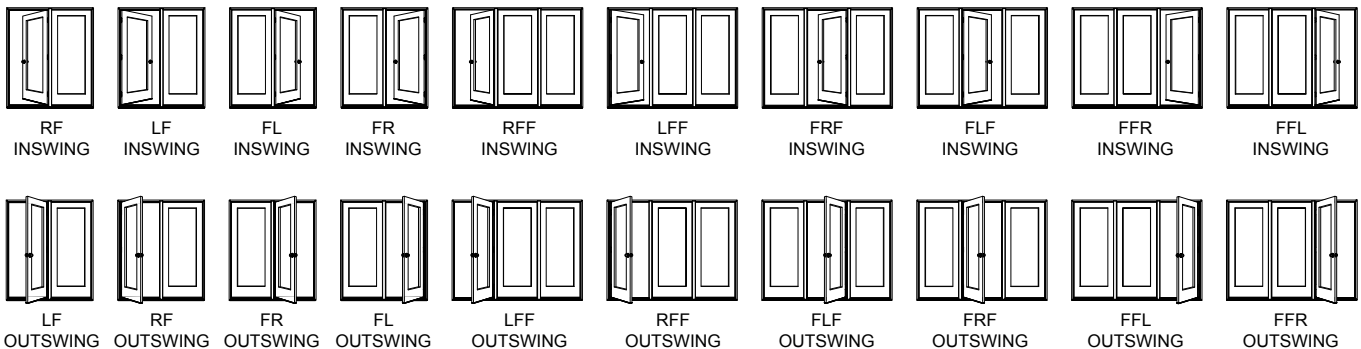

OSLI
VIEWED FROM EXTERIOR, HANDING BY KNOB. NOTE: SCREENS ARE UNAVAILABLE ON OUTSWING PATIO DOORS.
F = FIXED L = LEFT HAND R = RIGHT HAND