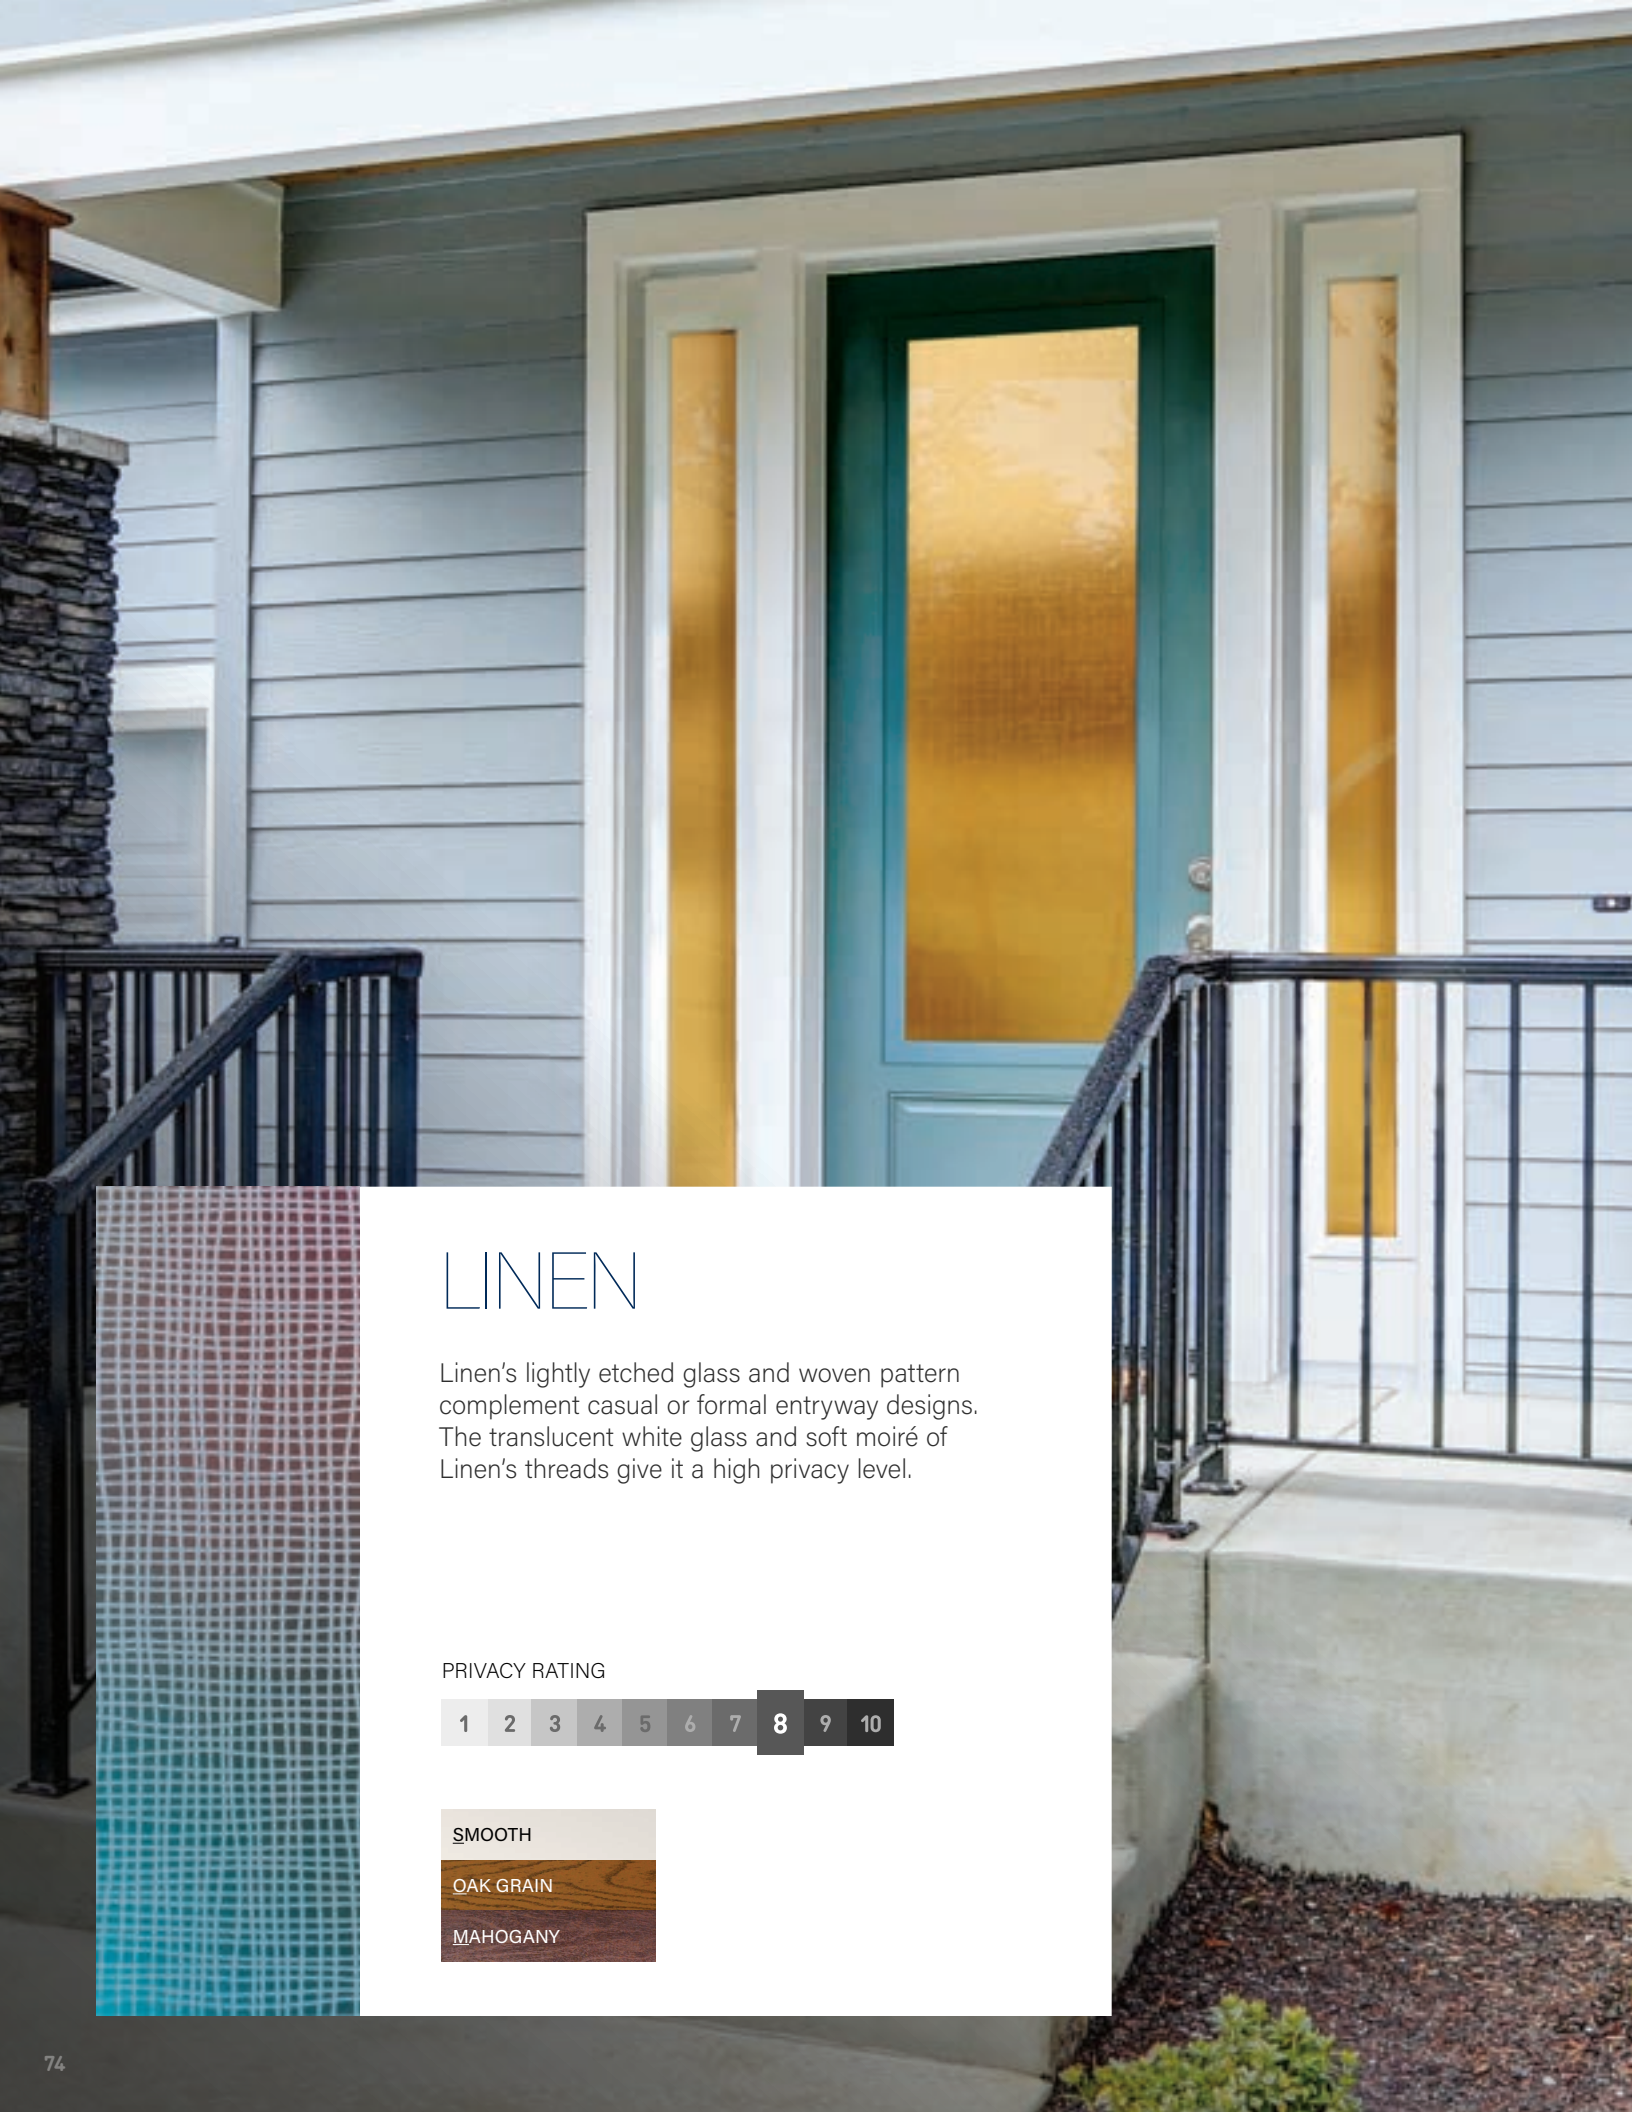

LINEN

Linen's lightly etched glass and woven pattern complement casual or formal entryway designs. The translucent white glass and soft moiré of Linen's threads give it a high privacy level.

PRIVACY RATING