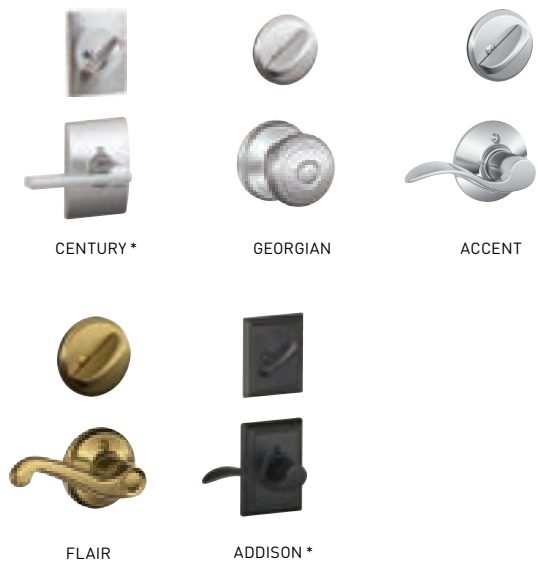

TIME TESTED HARDWARE FOR DURABILITY & BEAUTY.

- 100% forged brass construction for superior strength
- Nickel silver keys and cylinder pins ensure strength, durability and reliable operation
- 1/2" deadlatch throw with plunger that prevents latch 'force-back'
- Heavy-duty springs ensure 'droop-free' levers
- Pick-resistance T-pins make picking virtually impossible
- Maximum security deadbolts add protection (ANSI Grade 1)
- Lifetime mechanical and tarnish warranty available

INVITATION SERIES

CENTURY*

CAMELOT*

PLYMOUTH*

ADDISON*

INTERIOR HANDLES

CENTURY*

GEORGIAN