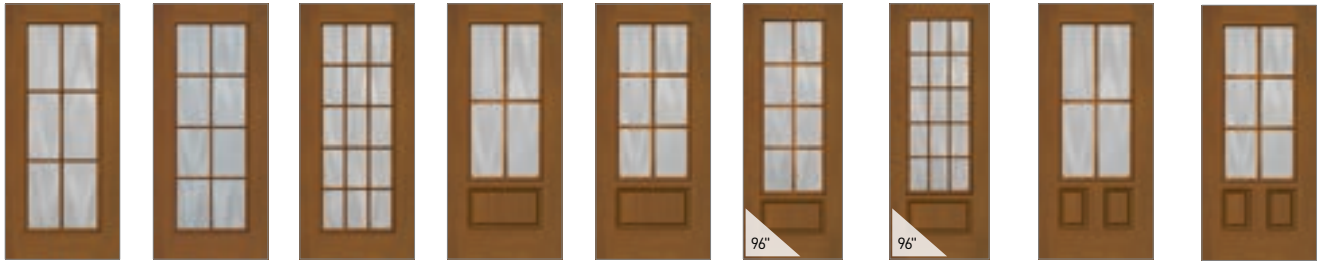

SDL WITH CHINCHILLA PRIVACY GLASS STYLES + SIZING AVAILABILITY

FULL LITE 6L   FULL LITE 8L   FULL LITE 15L   1 PANEL 3/4 LITE 4L   1 PANEL 3/4 LITE 6L   1 PANEL 3/4 LITE 8L   1 PANEL 3/4 LITE 15L   2 PANEL 3/4 LITE 4L   2 PANEL 3/4 LITE 6L