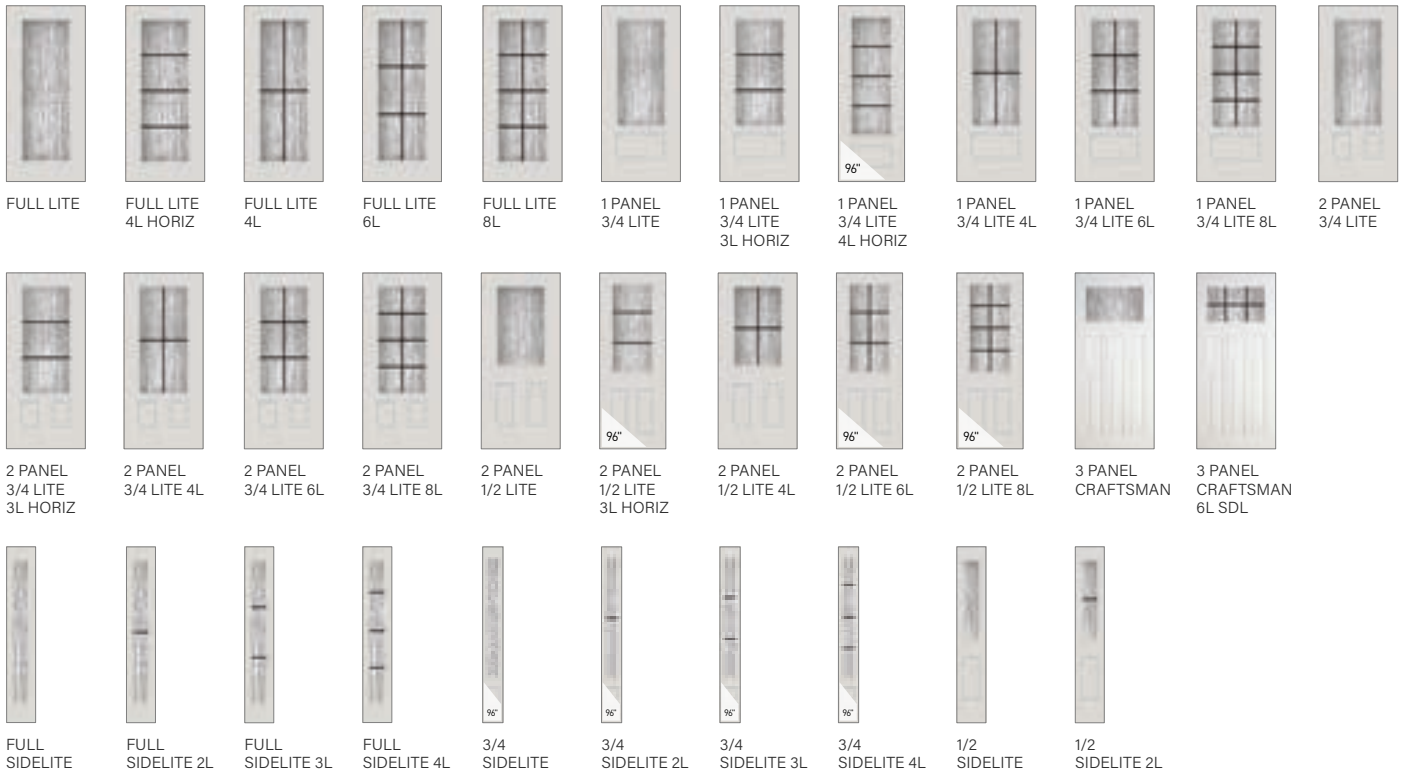

MISTIFY STYLES + SIZING AVAILABILITY

	W 24			28			30			32			34			36			42		
H	80	84	96	80	84	96	80	84	96	80	84	96	80	84	96	80	84	96	80	84	96
FULL LITE										S/O/M	S/O	S/O	S/O/M	S	S/O/M	S/O	S/O	S/O	S/O		
FULL LITE 4L HORIZONTAL										S/O/M	S/O	S/O	S/O/M	S	S/O/M	S/O	S/O	S/O	S/O		
FULL LITE 4L										S/O/M	S/O		S/O/M	S	S/O/M	S/O		S/O			
FULL LITE 6L										S/O/M	S/O	S/O	S/O/M	S	S/O/M	S/O	S/O	S/O	S/O		
FULL LITE 8L										S/O/M	S/O		S/O/M	S	S/O/M	S/O		S/O			
1 PANEL 3/4 LITE										S		S/O			S/O		S/O				
1 PANEL 3/4 LITE 3L HORIZONTAL										S					S/O						
1 PANEL 3/4 LITE 4L HORIZONTAL												S/O						S/O			
1 PANEL 3/4 LITE 4L										S		S/O			S/O		S/O				
1 PANEL 3/4 LITE 6L										S		S/O			S/O		S/O				
1 PANEL 3/4 LITE 8L										S		S/O			S/O		S/O				
2 PANEL 3/4 LITE										S/O					S/O						
2 PANEL 3/4 LITE 3L HORIZONTAL										S/O					S/O						
2 PANEL 3/4 LITE 4L										S/O					S/O						
2 PANEL 3/4 LITE 6L										S/O					S/O						
2 PANEL 3/4 LITE 8L										S/O					S/O						
2 PANEL 1/2 LITE										S/O/M	S/O	S/O	S/O/M	S	S/O/M	S/O	S/O				
2 PANEL 1/2 LITE 3L HORIZONTAL												S/O						S/O			
2 PANEL 1/2 LITE 4L										S/O/M	S/O	S/O	S/O/M	S	S/O/M	S/O	S/O				
2 PANEL 1/2 LITE 6L												S/O						S/O			
2 PANEL 1/2 LITE 8L												S/O						S/O			
3 PANEL CRAFTSMAN																		S/O			
3 PANEL CRAFTSMAN 6L SDL																		S/O			

	W 10			12			14		
H	80	84	96	80	84	96	80	84	96
FULL SIDELITE				S/O/M	S/O	S/O/M	S/O/M	S/O	S/O/M
FULL SIDELITE 2L				S/O/M	S/O		S/O/M	S/O	
FULL SIDELITE 3L				S/O/M	S/O	S/O/M	S/O/M	S/O	S/O/M
FULL SIDELITE 4L				S/O/M	S/O	S/O/M	S/O/M	S/O	S/O/M
3/4 SIDELITE						S/O			S/O
3/4 SIDELITE 2L						S/O			S/O
3/4 SIDELITE 3L						S/O			S/O
3/4 SIDELITE 4L						S/O			S/O
1/2 SIDELITE				S/O/M	S/O		S/O/M	S/O	
1/2 SIDELITE 2L				S/O/M	S/O		S/O/M	S/O	

AVAILABILITY INDICATED BY SMOOTH, QAK AND MAHOGANY
DOORS AND SIDELITES SHOWN IN 80" SIZES
96" DOORS AND SIDELITES SHOWN IF 80" / 84" ARE UNAVAILABLE
TRANSOMS, 96" DOORS AND 96" SIDELITES REQUIRE EXTENDED LEAD TIMES