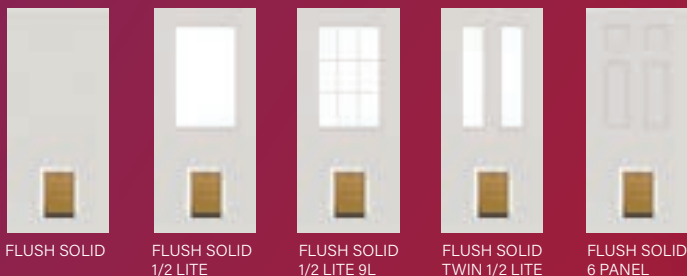

POPULAR STYLE OPTIONS FOR PET DOORS

OTHER STYLES AVAILABLE. CONTACT YOUR SALES REPRESENTATIVE FOR DETAILS.

**FACTORY INSTALLED ON FLUSH DOORS ONLY.
DOORS WITH PET DOORS ARE NOT ENERGY STAR® CERTIFIED.**

All components of the Pet Door Accessory are warranted against mechanical and finish defects for a five (5) year period from the date of installation.
WARNING: Wincore will not be liable for unintended use and the purchaser accepts full responsibility for oversight of the opening it creates.

Clear and decorative glass options available. Not all glass options available on all doors. Mail/Magazine Slot unavailable with Pet Doors.

Pet Doors available in flush panel ONLY.