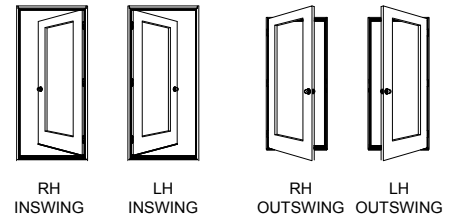

ORDERING FIBERGLASS ENTRY SYSTEMS

ORDERING ENTRY DOORS

1. Determine the size you need.
2. Choose the door style, depending on the size.
3. Select Handing (see right illustrations).
4. Choose the finish texture.
5. Choose the glass.
6. Choose hardware.
7. Choose your accessories, such as blinds, door knockers.

OSLI
VIEWED FROM EXTERIOR, HANDING BY KNOB
F = FIXED L = LEFT HAND R = RIGHT HAND

ORDERING FRENCH OR OPERABLE DOORS

1. Select Handing (see right illustrations).
2. Select door style and options.

All Wincore® entry doors can be ordered as french doors. All glass packages and options apply. Faux hardware is unavailable on operable sidelites and optional on french double door configurations.