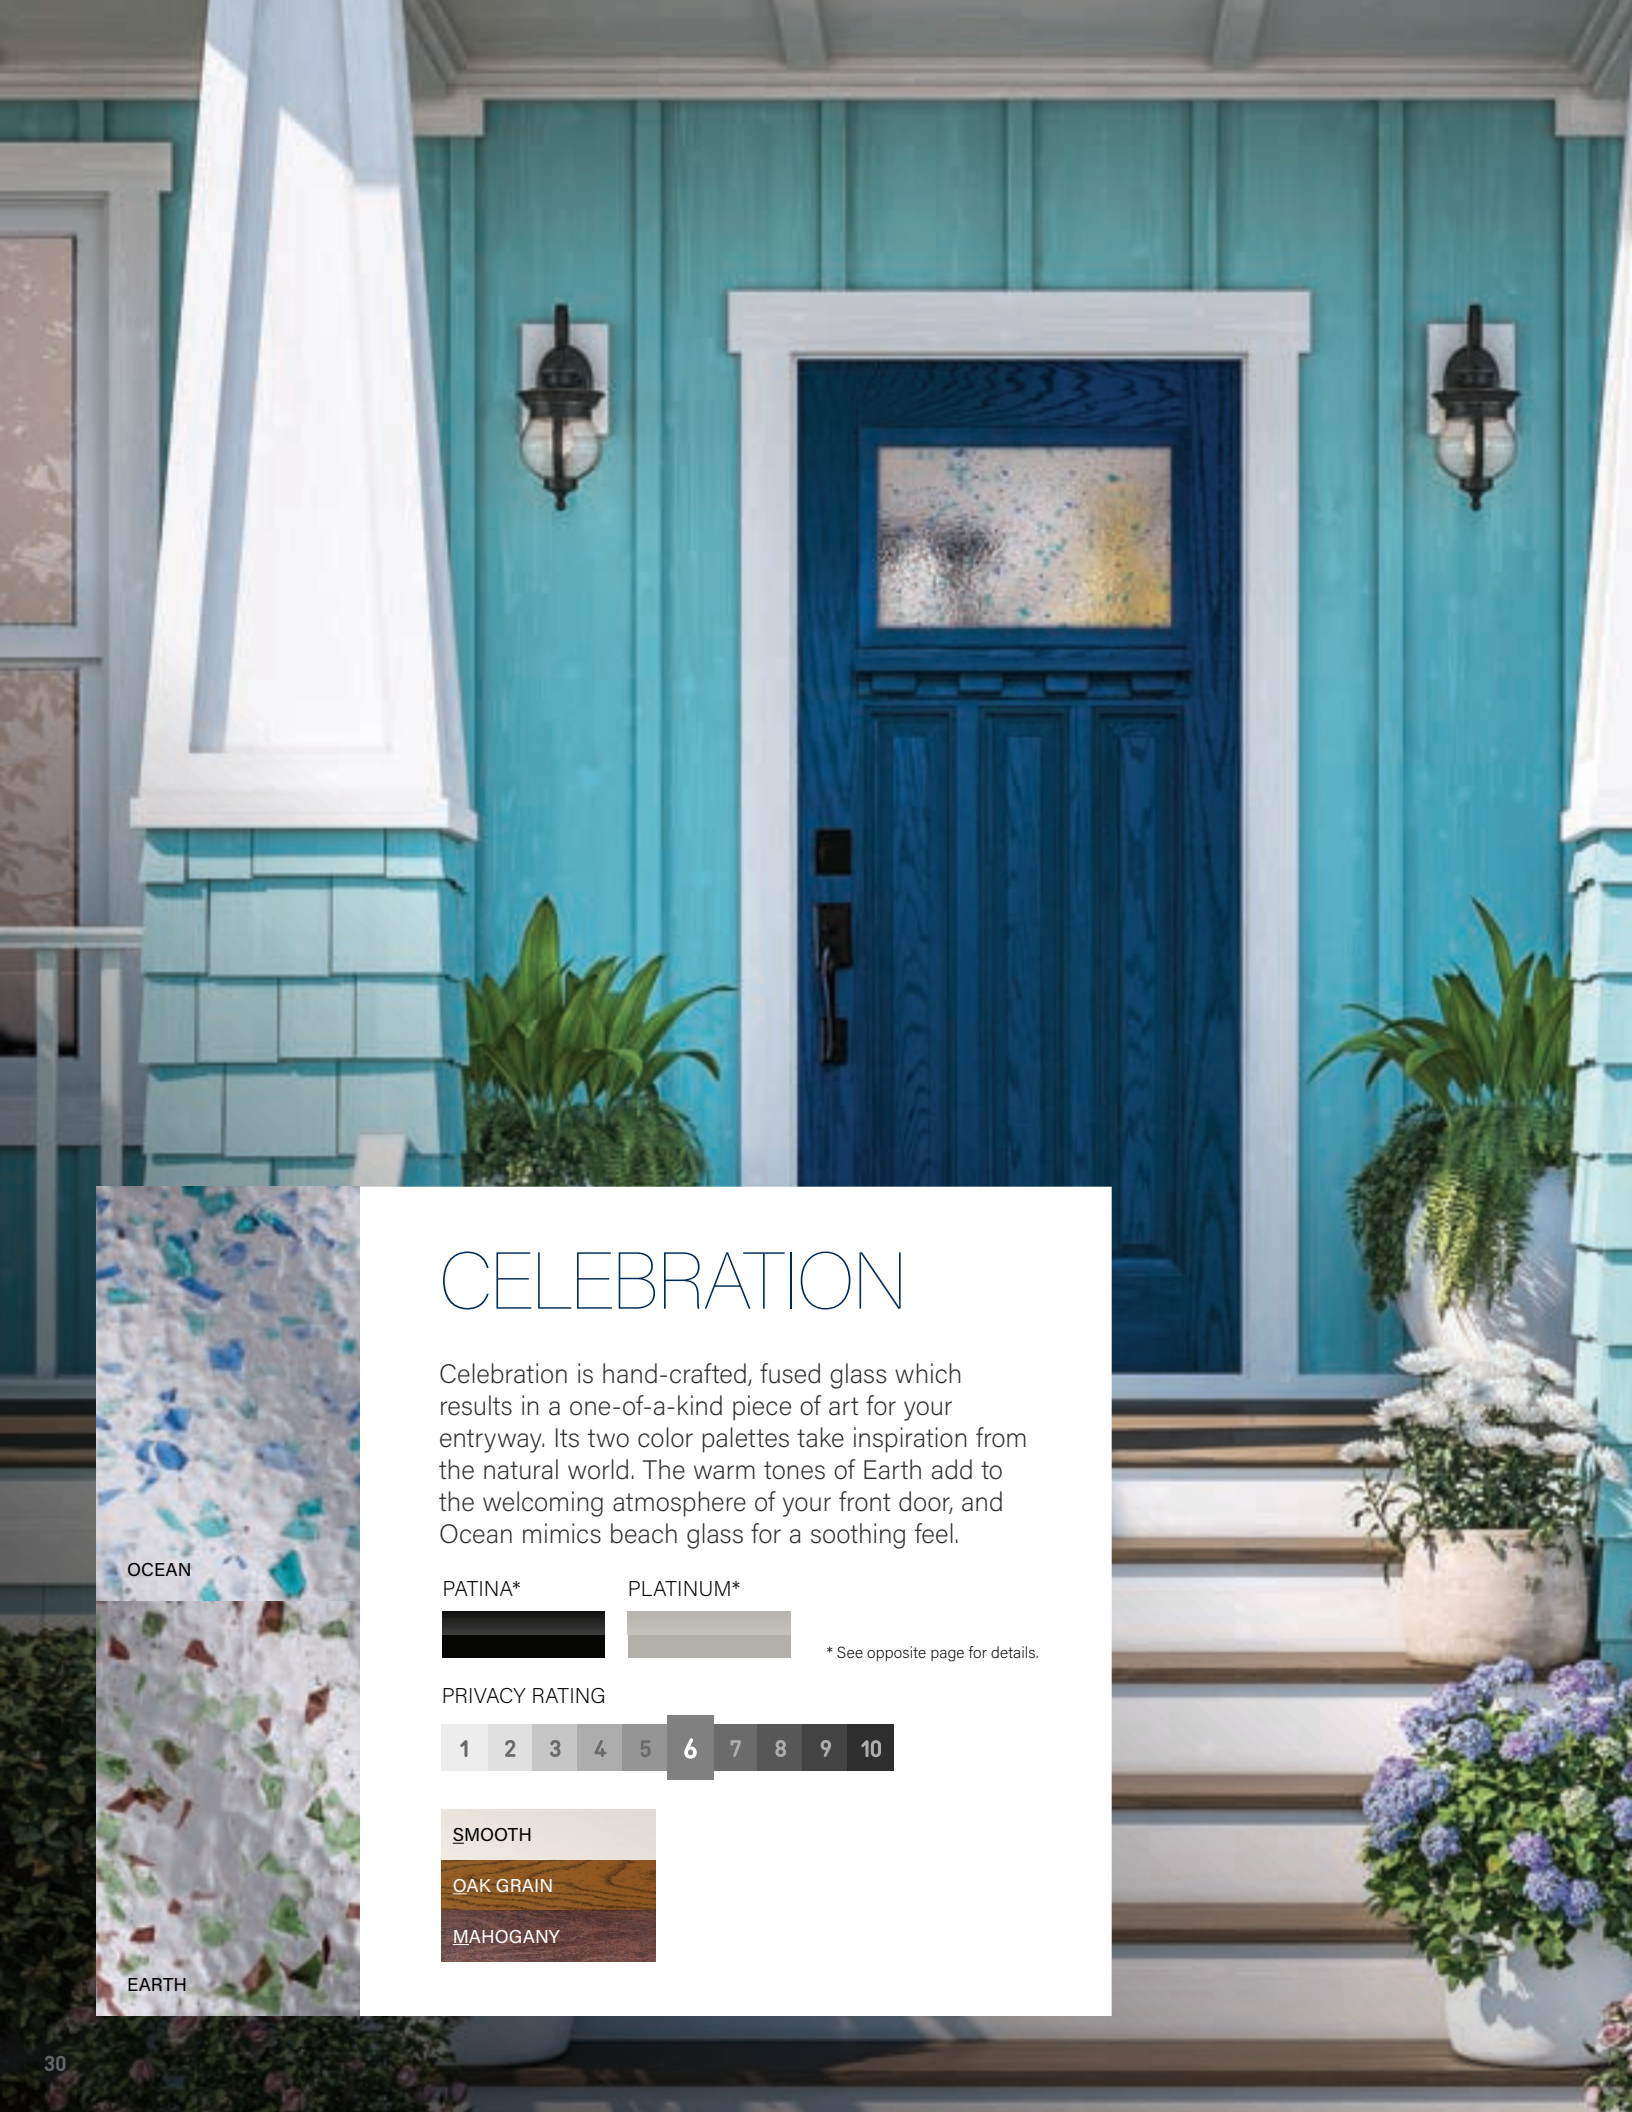

CAMELIA

Distinctive wrought iron scrolls provide classic rustic appeal. Wrought iron details highlight the delicate waterfall glass for a unique look.

WROUGHT IRON

PRIVACY RATING

RUSTIC

CELEBRATION

Celebration is hand-crafted, fused glass which results in a one-of-a-kind piece of art for your entryway. Its two color palettes take inspiration from the natural world. The warm tones of Earth add to the welcoming atmosphere of your front door, and Ocean mimics beach glass for a soothing feel.