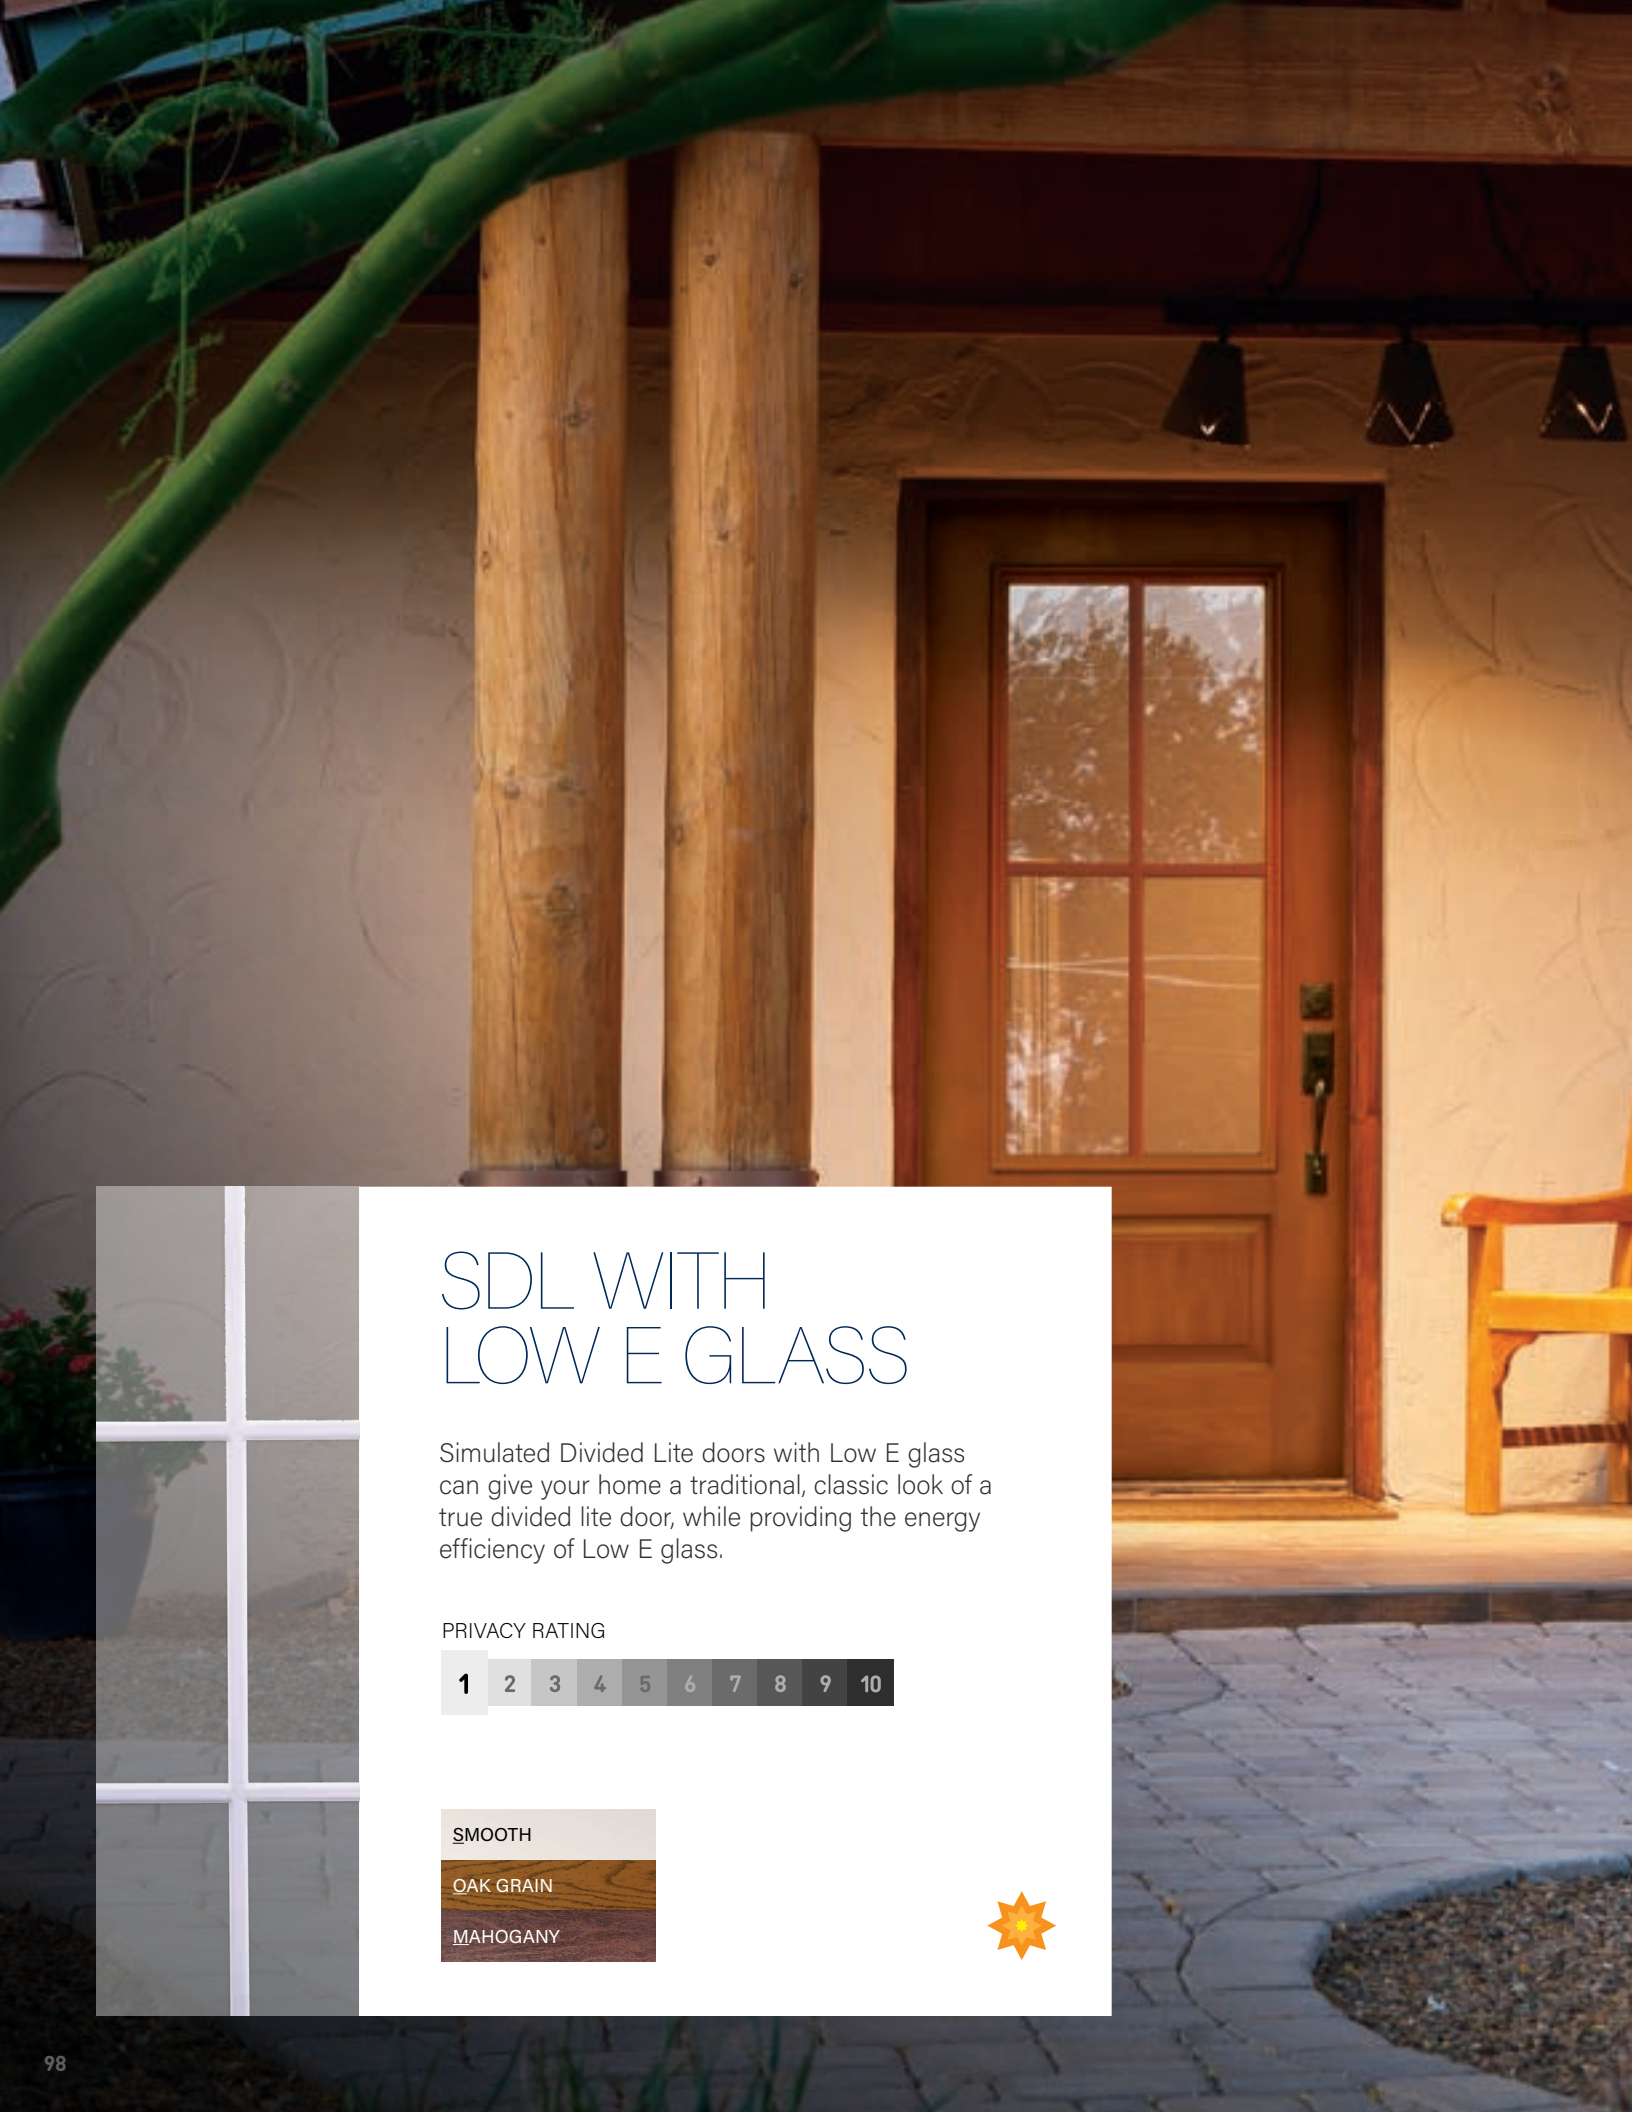

SDL WITH LOW E GLASS

Simulated Divided Lite doors with Low E glass can give your home a traditional, classic look of a true divided lite door, while providing the energy efficiency of Low E glass.

PRIVACY RATING

- ☐ SMOOTH
- ☐ OAK GRAIN
- ☐ MAHOGANY