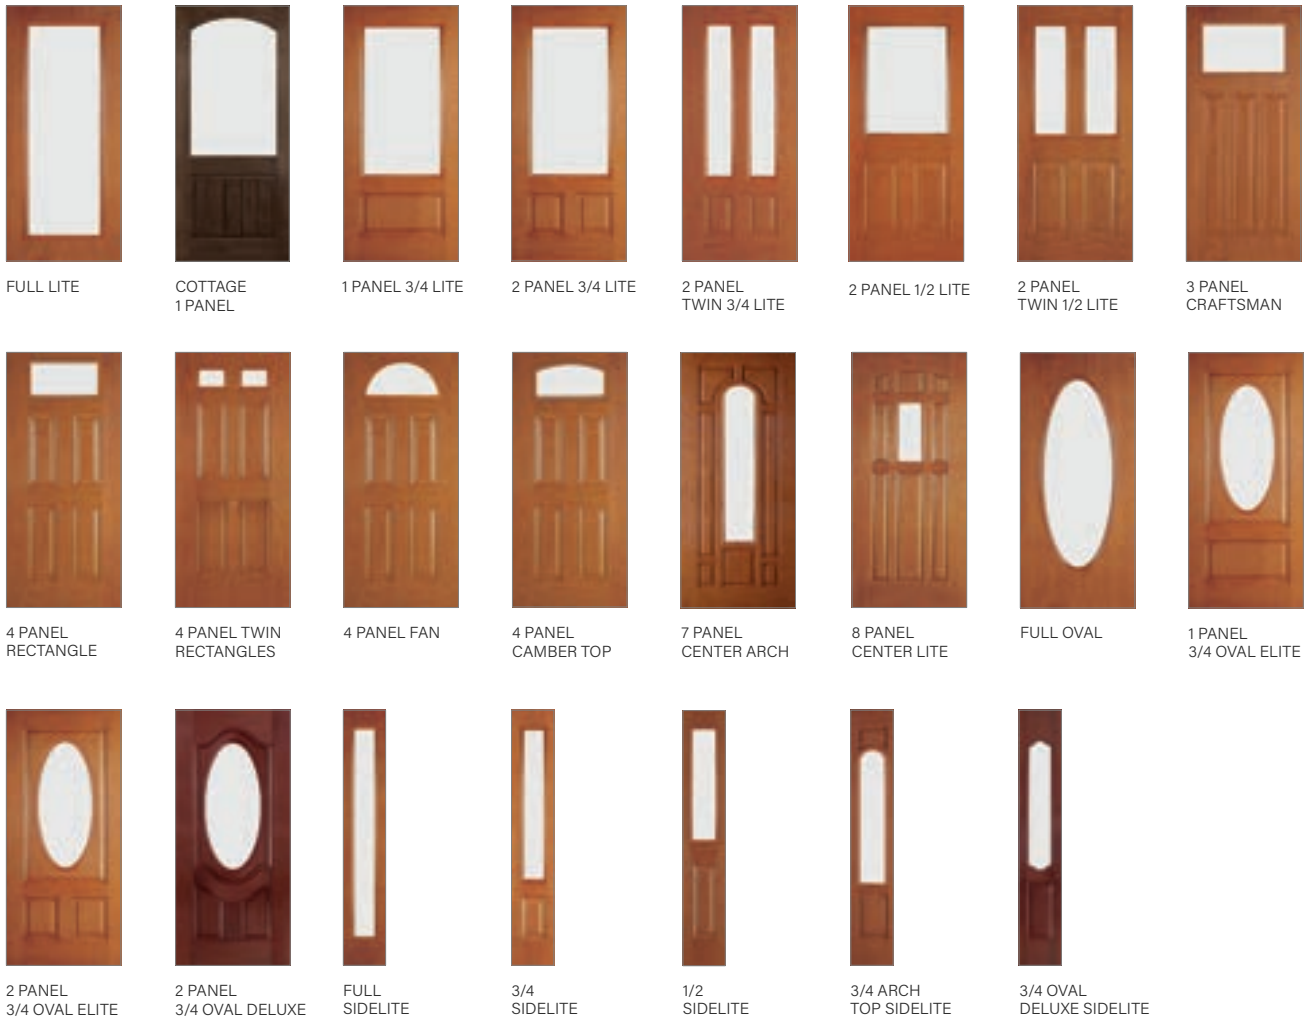

DOORS WITH GLASS STYLES + SIZING AVAILABILITY

	24			28			30			32			34			36			42		
H	80	84	96	80	84	96	80	84	96	80	84	96	80	84	96	80	84	96	80	84	96
FULL LITE	S/O			S/O			S/O			S/O/M S/O S/O			S/O/M S S			S/O/M S/O S/O			S/O		
COTTAGE 1 PANEL																R					
1 PANEL 3/4 LITE										S			S/O			S/O			S/O		
2 PANEL 3/4 LITE										S/O						S/O					
2 PANEL TWIN 3/4 LITE										S/O						S/O					
2 PANEL 1/2 LITE							S/O			S/O/M S/O S/O			S/O/M S			S/O/M S/O S/O					
2 PANEL TWIN 1/2 LITE							S/O			S/O/M S/O			S/O/M S			S/O/M S/O					
3 PANEL CRAFTSMAN																S/O					
4 PANEL RECTANGLE										S/O S/O			S/O S			S/O S/O					
4 PANEL TWIN RECTANGLE										S/O S/O			S S			S/O S/O					
4 PANEL FAN										S/O/M			S/O/M			S/O/M					
4 PANEL CAMBER TOP										S/O/M			S/O/M			S/O/M					
7 PANEL CENTER ARCH																S/O					
8 PANEL CENTER LITE										S/O						S/O					
FULL OVAL										S/O S/O			S/O S			S/O S/O			S/O		
1 PANEL 3/4 OVAL ELITE																S/O					
2 PANEL 3/4 OVAL ELITE																S/O					
2 PANEL 3/4 OVAL DELUXE																O/M					

	10			12			14		
H	80	84	96	80	84	96	80	84	96
FULL SIDELITE	S/O			S/O/M S/O S/O			S/O/M S/O S/O		
3/4 SIDELITE				S/O S/O			S/O S/O		
1/2 SIDELITE				S/O/M			S/O/M S/O		
3/4 ARCH TOP SIDELITE				O			O		
3/4 OVAL DELUXE SIDELITE				O/M			O/M		

AVAILABILITY INDICATED BY SMOOTH, OAK, MAHOGANY AND RUSTIC DOORS AND SIDELITES SHOWN IN 80" SIZES
96" DOORS AND SIDELITES SHOWN IF 80" / 84" ARE UNAVAILABLE
96" DOORS AND 96" SIDELITES REQUIRE EXTENDED LEAD TIMES

2 PANEL 3/4 LITE DOOR IN SMOOTH BLACK FINISH WITH CLEAR GLASS. ADDISON HANDLESET IN SATIN NICKEL.