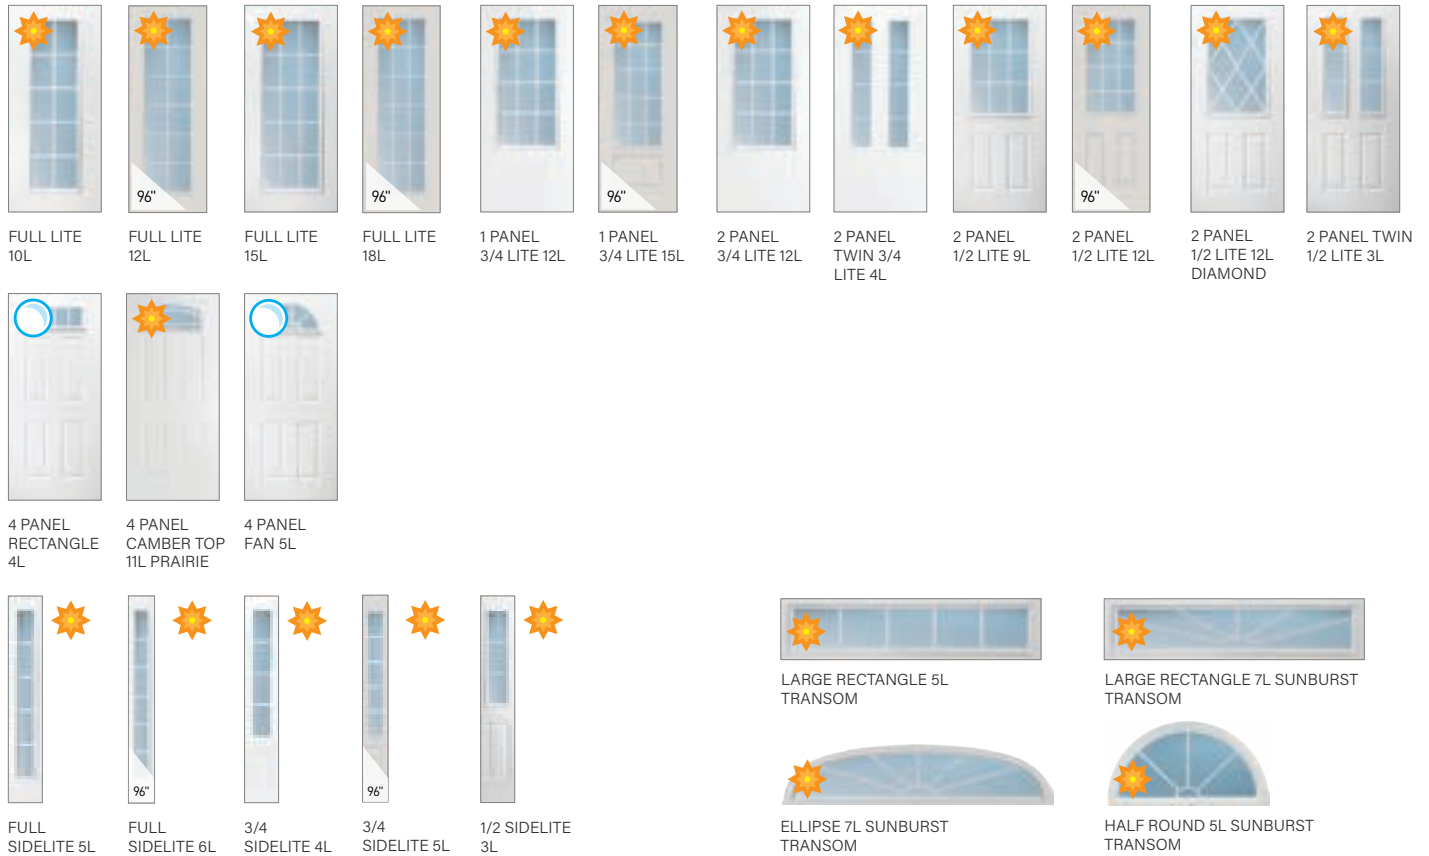

GLASS WITH EXTERNAL GRIDS STYLES + SIZING AVAILABILITY

	W 24			28			30			32			34			36			42		
	80	84	96	80	84	96	80	84	96	80	84	96	80	84	96	80	84	96	80	84	96
FULL LITE 10L COLONIAL	S/O			S/O			S/O			S/O/M S/O			S/O/M S			S/O/M S/O			S/O		
FULL LITE 12L COLONIAL										S/O						S/O					
FULL LITE 15L COLONIAL							S/O			S/O/M S/O			S/O/M S			S/O/M S/O			S/O		
FULL LITE 18L COLONIAL										S/O						S/O					
1 PANEL 3/4 LITE 12L COLONIAL										S						S/O					
1 PANEL 3/4 LITE 15L COLONIAL													S/O			S/O					
2 PANEL 3/4 LITE 12L COLONIAL										S/O						S/O			S/O		
2 PANEL TWIN 3/4 LITE 4L COLONIAL										S/O						S/O					
2 PANEL 1/2 LITE 9L COLONIAL										S/O/M S/O			S/O/M S			S/O/M S/O					
2 PANEL 1/2 LITE 12L COLONIAL													S/O						S/O		
2 PANEL 1/2 LITE 12L DIAMOND										S/O/M S/O			S/O/M S			S/O/M S/O					
2 PANEL TWIN 1/2 LITE 3L COLONIAL							S/O			S/O/M S/O			S/O/M S			S/O/M S/O					
4 PANEL RECTANGLE 4L COLONIAL										S/O S/O			S/O S			S/O S/O					
4 PANEL CAMBER TOP 11L PRAIRIE										S/O/M			S/O/M			S/O/M					
4 PANEL FAN 5L										S/O/M			S/O/M			S/O/M					

	W 10			12			14		
	80	84	96	80	84	96	80	84	96
FULL SIDELITE 5L COLONIAL	S/O			S/O/M S/O			S/O/M S/O		
FULL SIDELITE 6L COLONIAL							S/O		
3/4 SIDELITE 4L COLONIAL				S/O			S/O		
3/4 SIDELITE 5L COLONIAL							S/O		
1/2 SIDELITE 3L COLONIAL				S/O/M S/O			S/O/M S/O		

	W						
	37.5	60.5	62	64.5	68.5	74	
LARGE RECTANGLE 5L	S/O	S/O	S/O	S/O	S/O	S/O	
RECTANGLE 7L SUNBURST	S/O	S/O	S/O	S/O	S/O	S/O	
ELLIPSE 7L SUNBURST	S/O			S/O	S/O	S/O	
HALF ROUND 5L SUNBURST	S/O	S/O	S/O	S/O	S/O	S/O	

AVAILABILITY INDICATED BY SSMOOTH, QAK AND MAHOGANY
DOORS AND SIDELITES SHOWN IN 80" SIZES
96" DOORS AND SIDELITES SHOWN IF 80" / 84" ARE UNAVAILABLE
TRANSOMS, 96" DOORS AND 96" SIDELITES REQUIRE EXTENDED LEAD TIMES

4 PANEL CAMBER TOP 11L DOOR IN OAK GRAIN/NATURAL OAK WITH FULL 5L SIDELITES IN WHITE AND 5L TRANSOM WITH LOW E GLASS. PLYMOUTH HANDLESET AND DEADBOLT IN SATIN NICKEL.