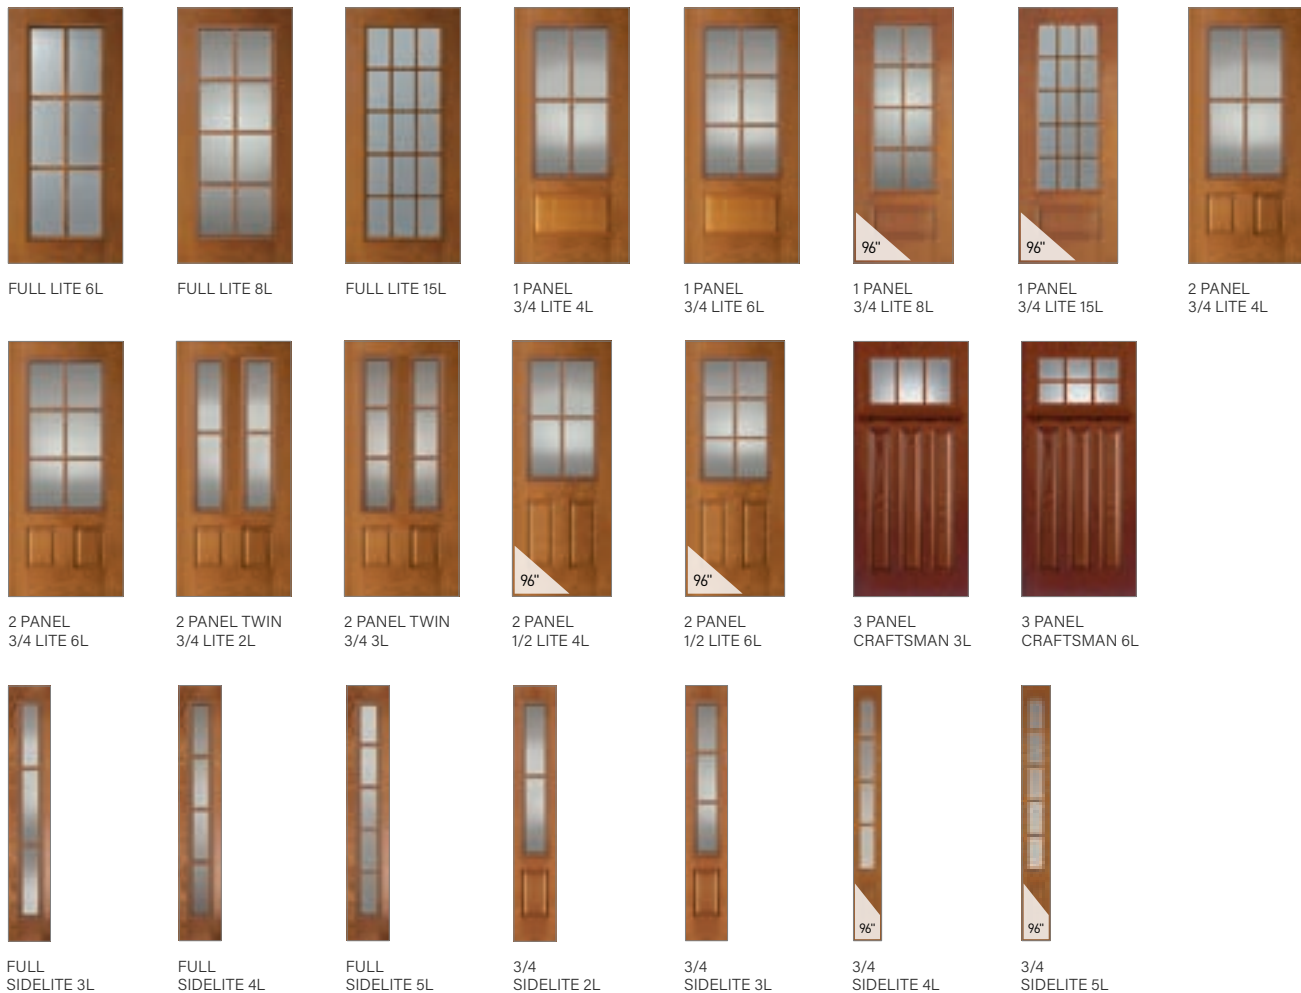

- SMOOTH
- OAK GRAIN
- MAHOGANY

SDL WITH LOW E STYLES + SIZING AVAILABILITY

	W 24			28			30			32			34			36			42		
	H 80	84	96	80	84	96	80	84	96	80	84	96	80	84	96	80	84	96	80	84	96
FULL LITE 6L										S/O/M	S/O		S/O/M	S		S/O/M	S/O				
FULL LITE 8L								S/O		S/O/M	S/O		S/O/M	S		S/O/M	S/O				
FULL LITE 15L										S/O/M	S/O		S/O/M	S		S/O/M	S/O				
1 PANEL 3/4 LITE 4L										S						S/O					
1 PANEL 3/4 LITE 6L										S		S/O				S/O					S/O
1 PANEL 3/4 LITE 8L												S/O									S/O
1 PANEL 3/4 LITE 15L												S/O									S/O
2 PANEL 3/4 LITE 4L										S/O						S/O					
2 PANEL 3/4 LITE 6L										S/O						S/O					
2 PANEL TWIN 3/4 LITE 2L										S/O						S/O					
2 PANEL TWIN 3/4 LITE 3L										S/O						S/O					
2 PANEL 1/2 LITE 4L												S/O									S/O
2 PANEL 1/2 LITE 6L												S/O									S/O
3 PANEL CRAFTSMAN 3L																					S/O
3 PANEL CRAFTSMAN 6L																					S/O