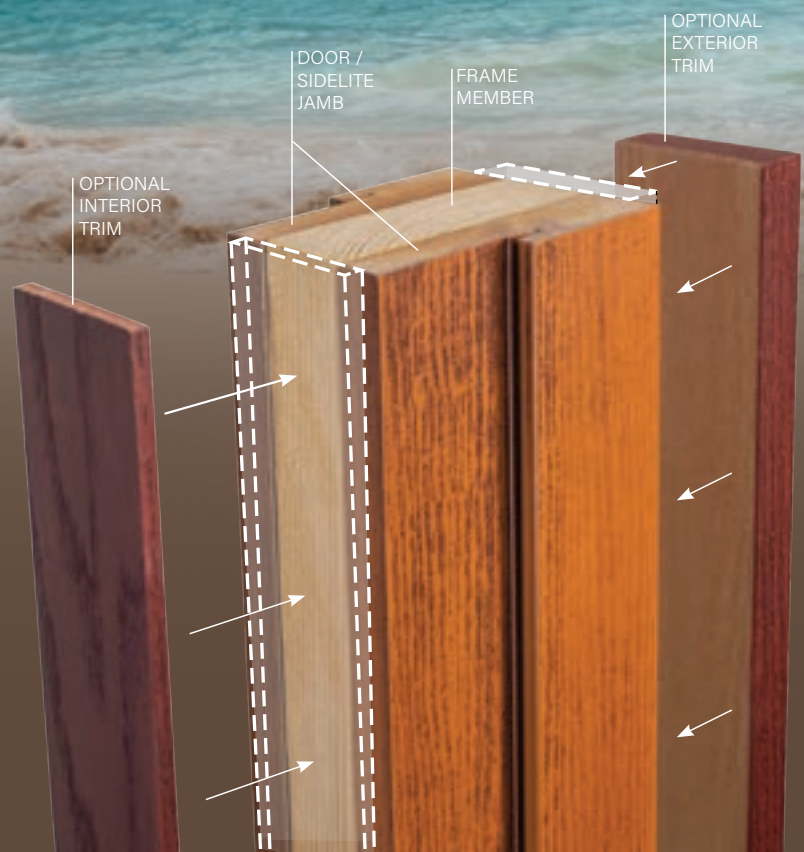

BOXED SIDELITES

Impact-resistant Hinged Patio Doors and Doors with Sidelites incorporate "Boxed Sidelites" and each are shipped separately for field assembly in their individual openings. Interior and exterior trims can be used to cover the framing members separating the individual doors and sidelites. Both will be finished to complement the finish of the entry system.