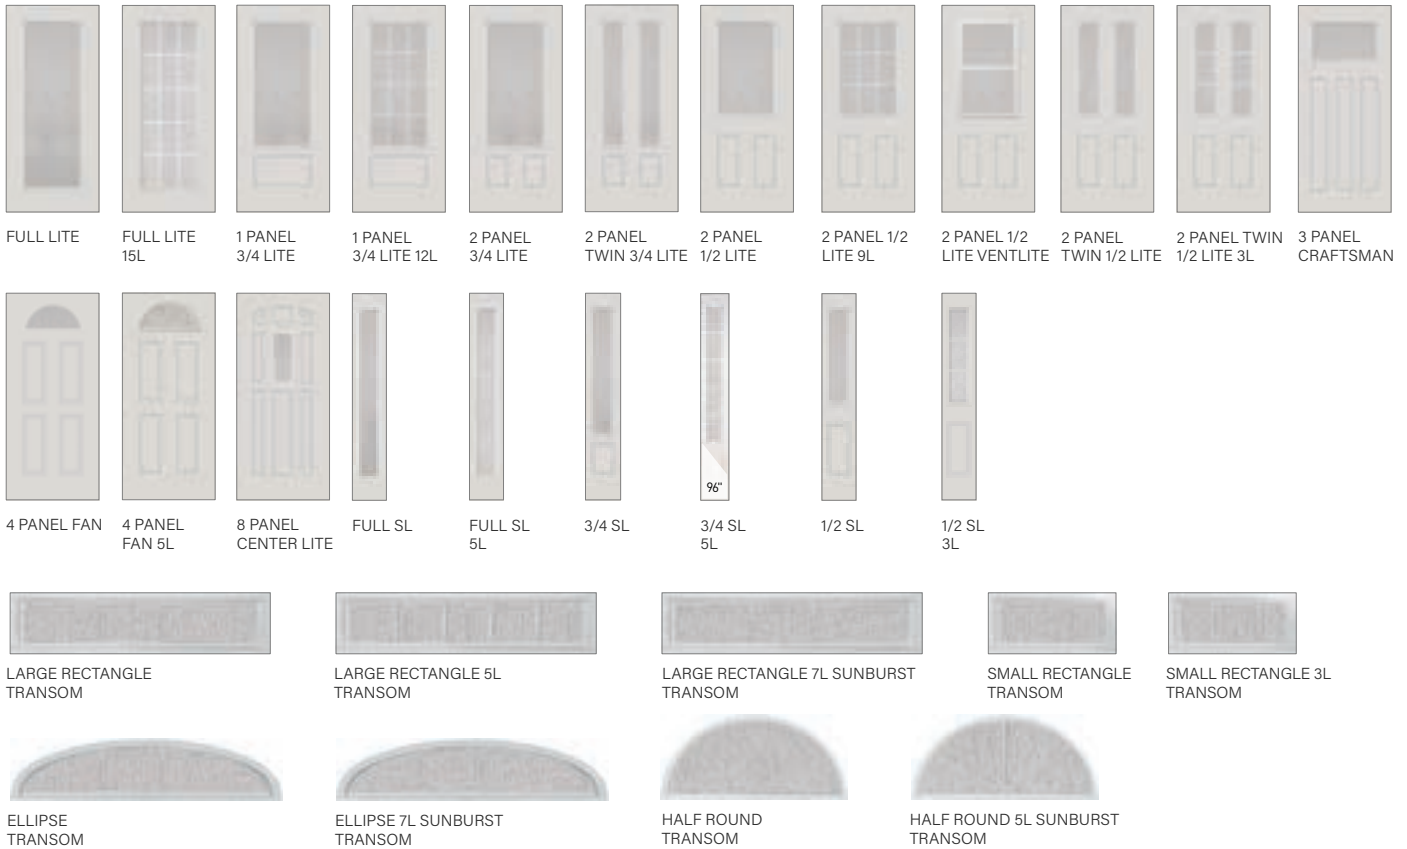

RAIN PRIVACY GLASS STYLES + SIZING AVAILABILITY

	W 24			28			30			32			34			36			42			
	H 80	84	96	80	84	96	80	84	96	80	84	96	80	84	96	80	84	96	80	84	96	
FULL LITE 1L									S/O			S/O/M	S/O	S/O		S/O/M	S	S/O	S/O/M	S/O	S/O	S/O
FULL LITE 15L												S/O/M	S/O			S/O/M	S		S/O/M	S/O		
1 PANEL 3/4 LITE 1L												S		S/O		S/O		S/O		S/O		
1 PANEL 3/4 LITE 12L												S				S/O						
2 PANEL 3/4 LITE 1L												S/O				S/O						
2 PANEL TWIN 3/4 LITE 1L												S				S/O						
2 PANEL 1/2 LITE 1L												S/O/M	S/O	S/O		S/O/M	S/O	S/O		S/O/M	S/O	S/O
2 PANEL 1/2 LITE 9L												S/O/M	S/O			S/O/M	S		S/O/M	S/O		
2 PANEL 1/2 VENTLITE 1L												S/O/M	S/O			S/O/M	S		S/O/M	S/O		
2 PANEL TWIN 1/2 LITE 1L									S/O			S/O/M	S/O			S/O/M	S		S/O/M	S/O		
2 PANEL TWIN 1/2 LITE 3L									S/O			S/O/M	S/O			S/O/M	S		S/O/M	S/O		
3 PANEL CRAFTSMAN 1L																S/O						
4 PANEL FAN 1L												S/O/M				S/O/M			S/O/M			
4 PANEL FAN 5L												S/O/M				S/O/M			S/O/M			
8 PANEL CENTER LITE												S/O				S/O						

	W 10			12			14		
	H 80	84	96	80	84	96	80	84	96
FULL SIDELITE 1L	S/O			S/O/M	S/O	S/O/M	S/O/M	S/O	S/O/M
FULL SIDELITE 5L EXT GD				S/O/M	S/O		S/O/M	S/O	
3/4 SIDELITE 1L				S/O		S/O	S/O		S/O
3/4 SIDELITE 5L EXT GD						S/O			S/O
1/2 SIDELITE 1L				S/O/M	S/O		S/O/M	S/O	
1/2 SIDELITE 3L EXT GD				S/O/M	S/O		S/O/M	S/O	

	W						
	37.5	60.5	62	64.5	68.5	74	
LARGE RECTANGLE 1L	S/O	S/O	S/O	S/O	S/O	S/O	S/O
LARGE RECTANGLE 5L		S/O	S/O	S/O	S/O	S/O	S/O
LARGE RECTANGLE 7L		S/O	S/O	S/O	S/O	S/O	S/O
SMALL RECTANGLE 1L	S/O						
SMALL RECTANGLE 3L	S/O						
ELLIPSE 1L			S/O	S/O	S/O	S/O	S/O
ELLIPSE 7L			S/O	S/O	S/O	S/O	S/O
HALF ROUND 1L	S/O		S/O	S/O	S/O	S/O	S/O
HALF ROUND 5L	S/O		S/O	S/O	S/O	S/O	S/O

AVAILABILITY INDICATED BY SMOOTH, OAK AND MAHOGANY
DOORS AND SIDELITES SHOWN IN 80" SIZES
96" DOORS AND SIDELITES SHOWN IF 80" / 84" ARE UNAVAILABLE
TRANSOMS, 96" DOORS AND 96" SIDELITES REQUIRE EXTENDED LEAD TIMES
SIMULATED DIVIDED LITE DOORS WITH RAIN PRIVACY GLASS AVAILABLE, SEE SDL SECTION

FULL LITE DOOR IN OAK GRAIN / MAHOGANY WITH RAIN PRIVACY GLASS.
ADDISON HANDLESET AND DEADBOLT IN AGED BRONZE.