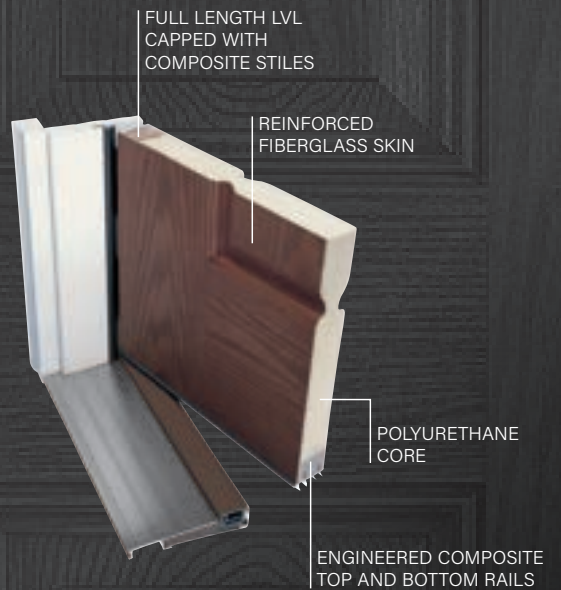

COMPOSITE FRAME SYSTEM

Composite door frames are an innovative new alternative to traditional finger-jointed wood door frames. Research proves full-length composite door frames combine the strength and convenience of wood door frames with enhanced properties that make them moisture- and insect-resistant. The composite, rot-free polyfiber door frame will last years after wooden frames have deteriorated. Composite polyfiber frames will never absorb moisture, splinter or rot like wood door frames, or rust like metal door frames. And on Wincore® Fiberglass Entry Doors, they are a standard feature.

- Low maintenance
- Resistance to wear, splitting and impact
- Excellent nail and screw holding strength
- Great paint, stain and glue adhesion
- Can be installed below grade or to masonry
- Does not promote mold or mildew
- Moisture and termite proof material
- Lifetime warranty for rot, decay and insects

WOOD FRAME