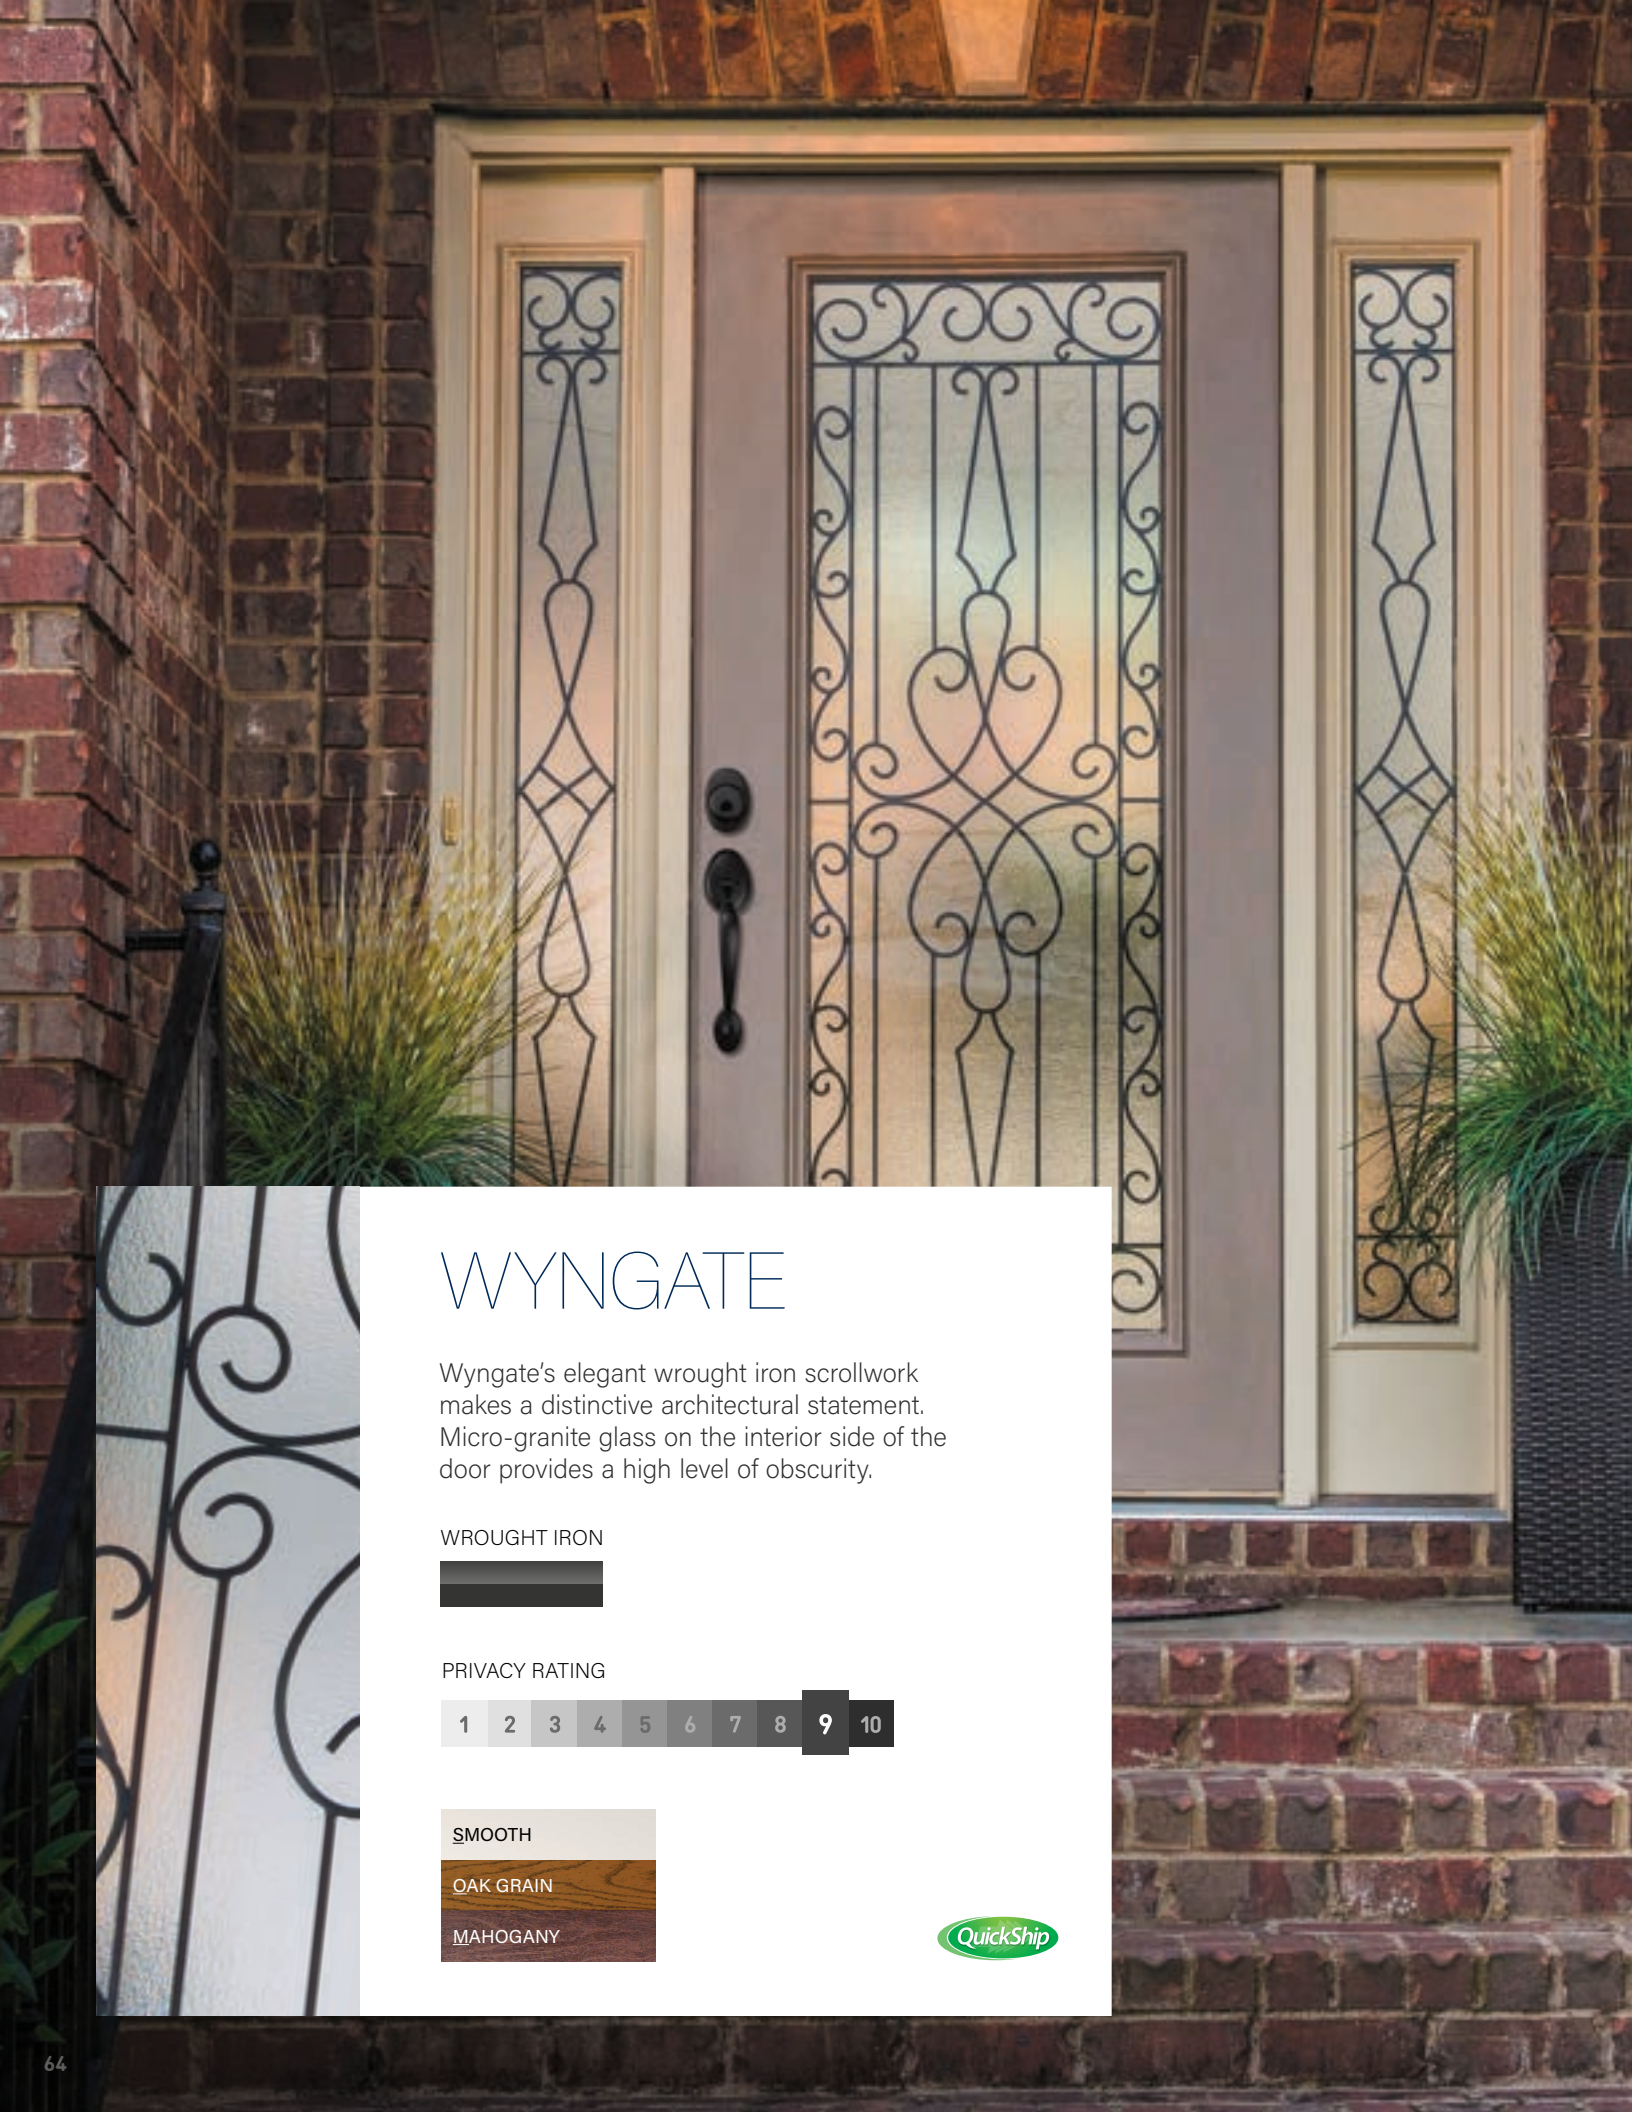

WYNGATE

Wyngate's elegant wrought iron scrollwork makes a distinctive architectural statement. Micro-granite glass on the interior side of the door provides a high level of obscurity.

WROUGHT IRON

PRIVACY RATING

- SMOOTH
- OAK GRAIN
- MAHOGANY