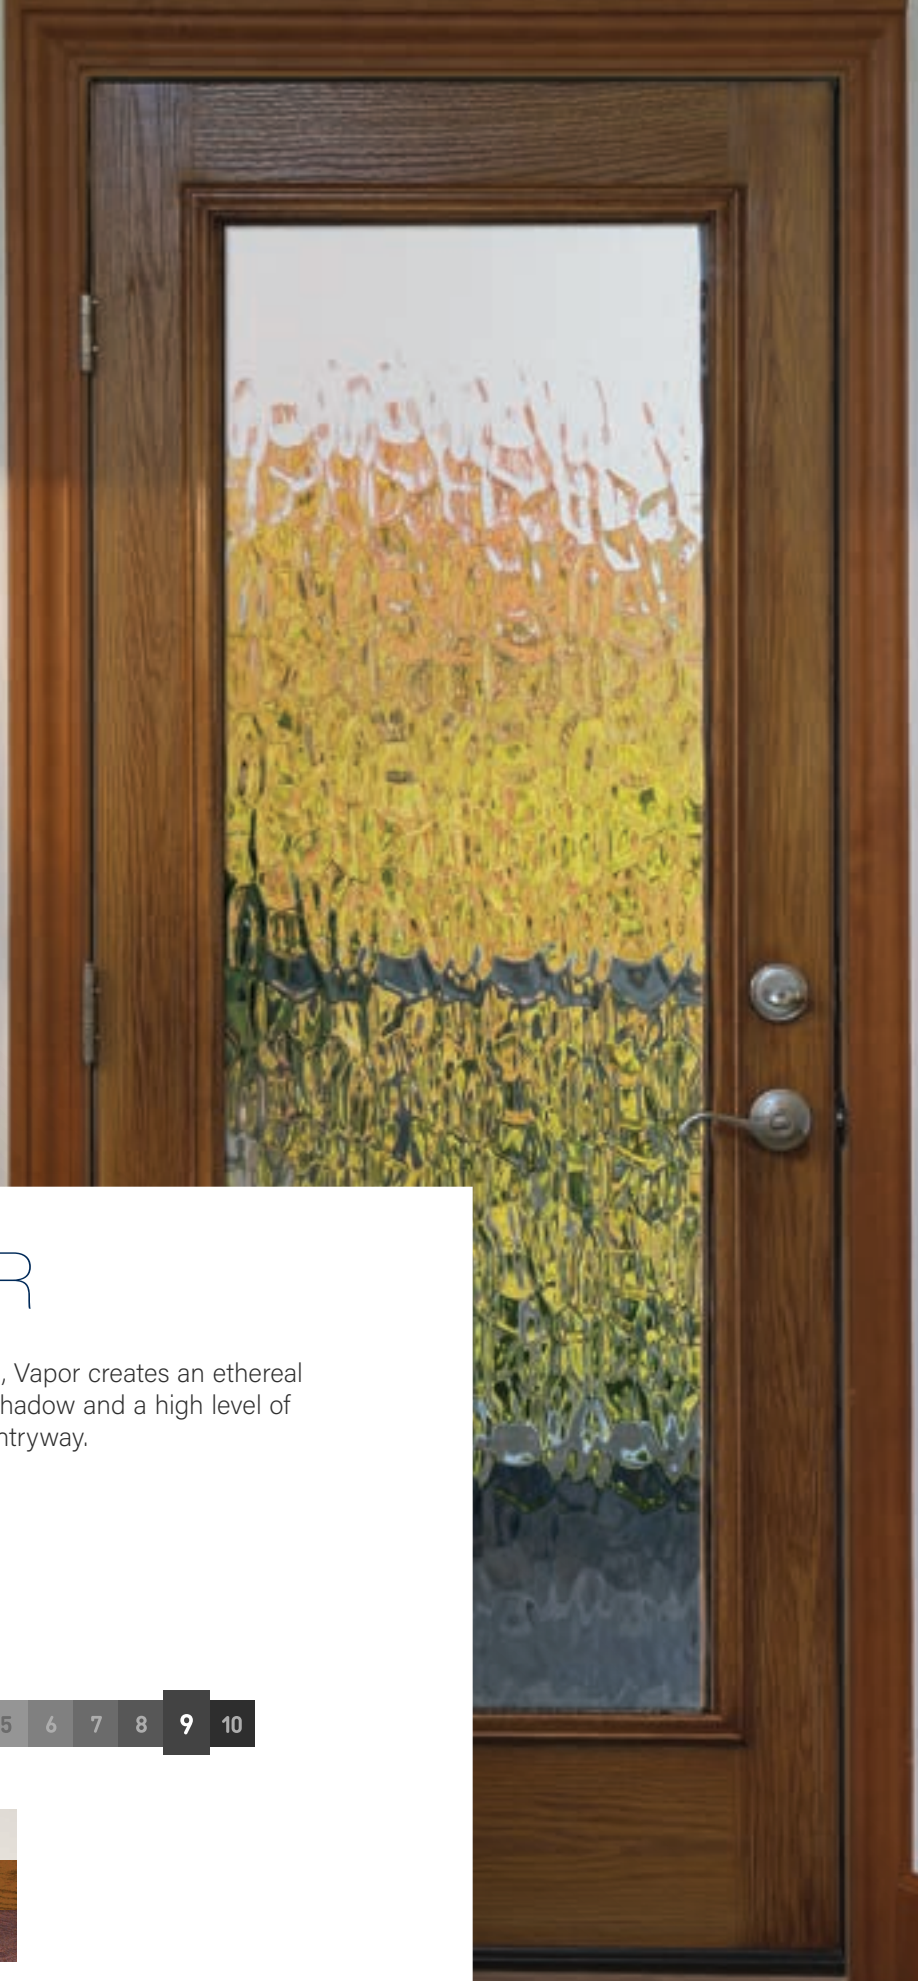

VAPOR

Subtle yet striking, Vapor creates an ethereal play of light and shadow and a high level of privacy for your entryway.

PRIVACY RATING

- ☐ SMOOTH
- ☐ OAK GRAIN
- ☐ MAHOGANY