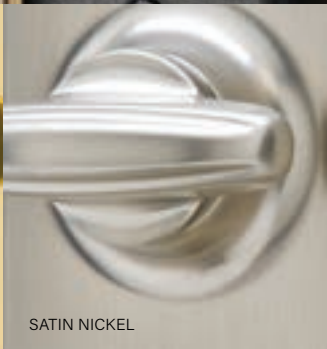

PATENTED STRIKE ROLLERS