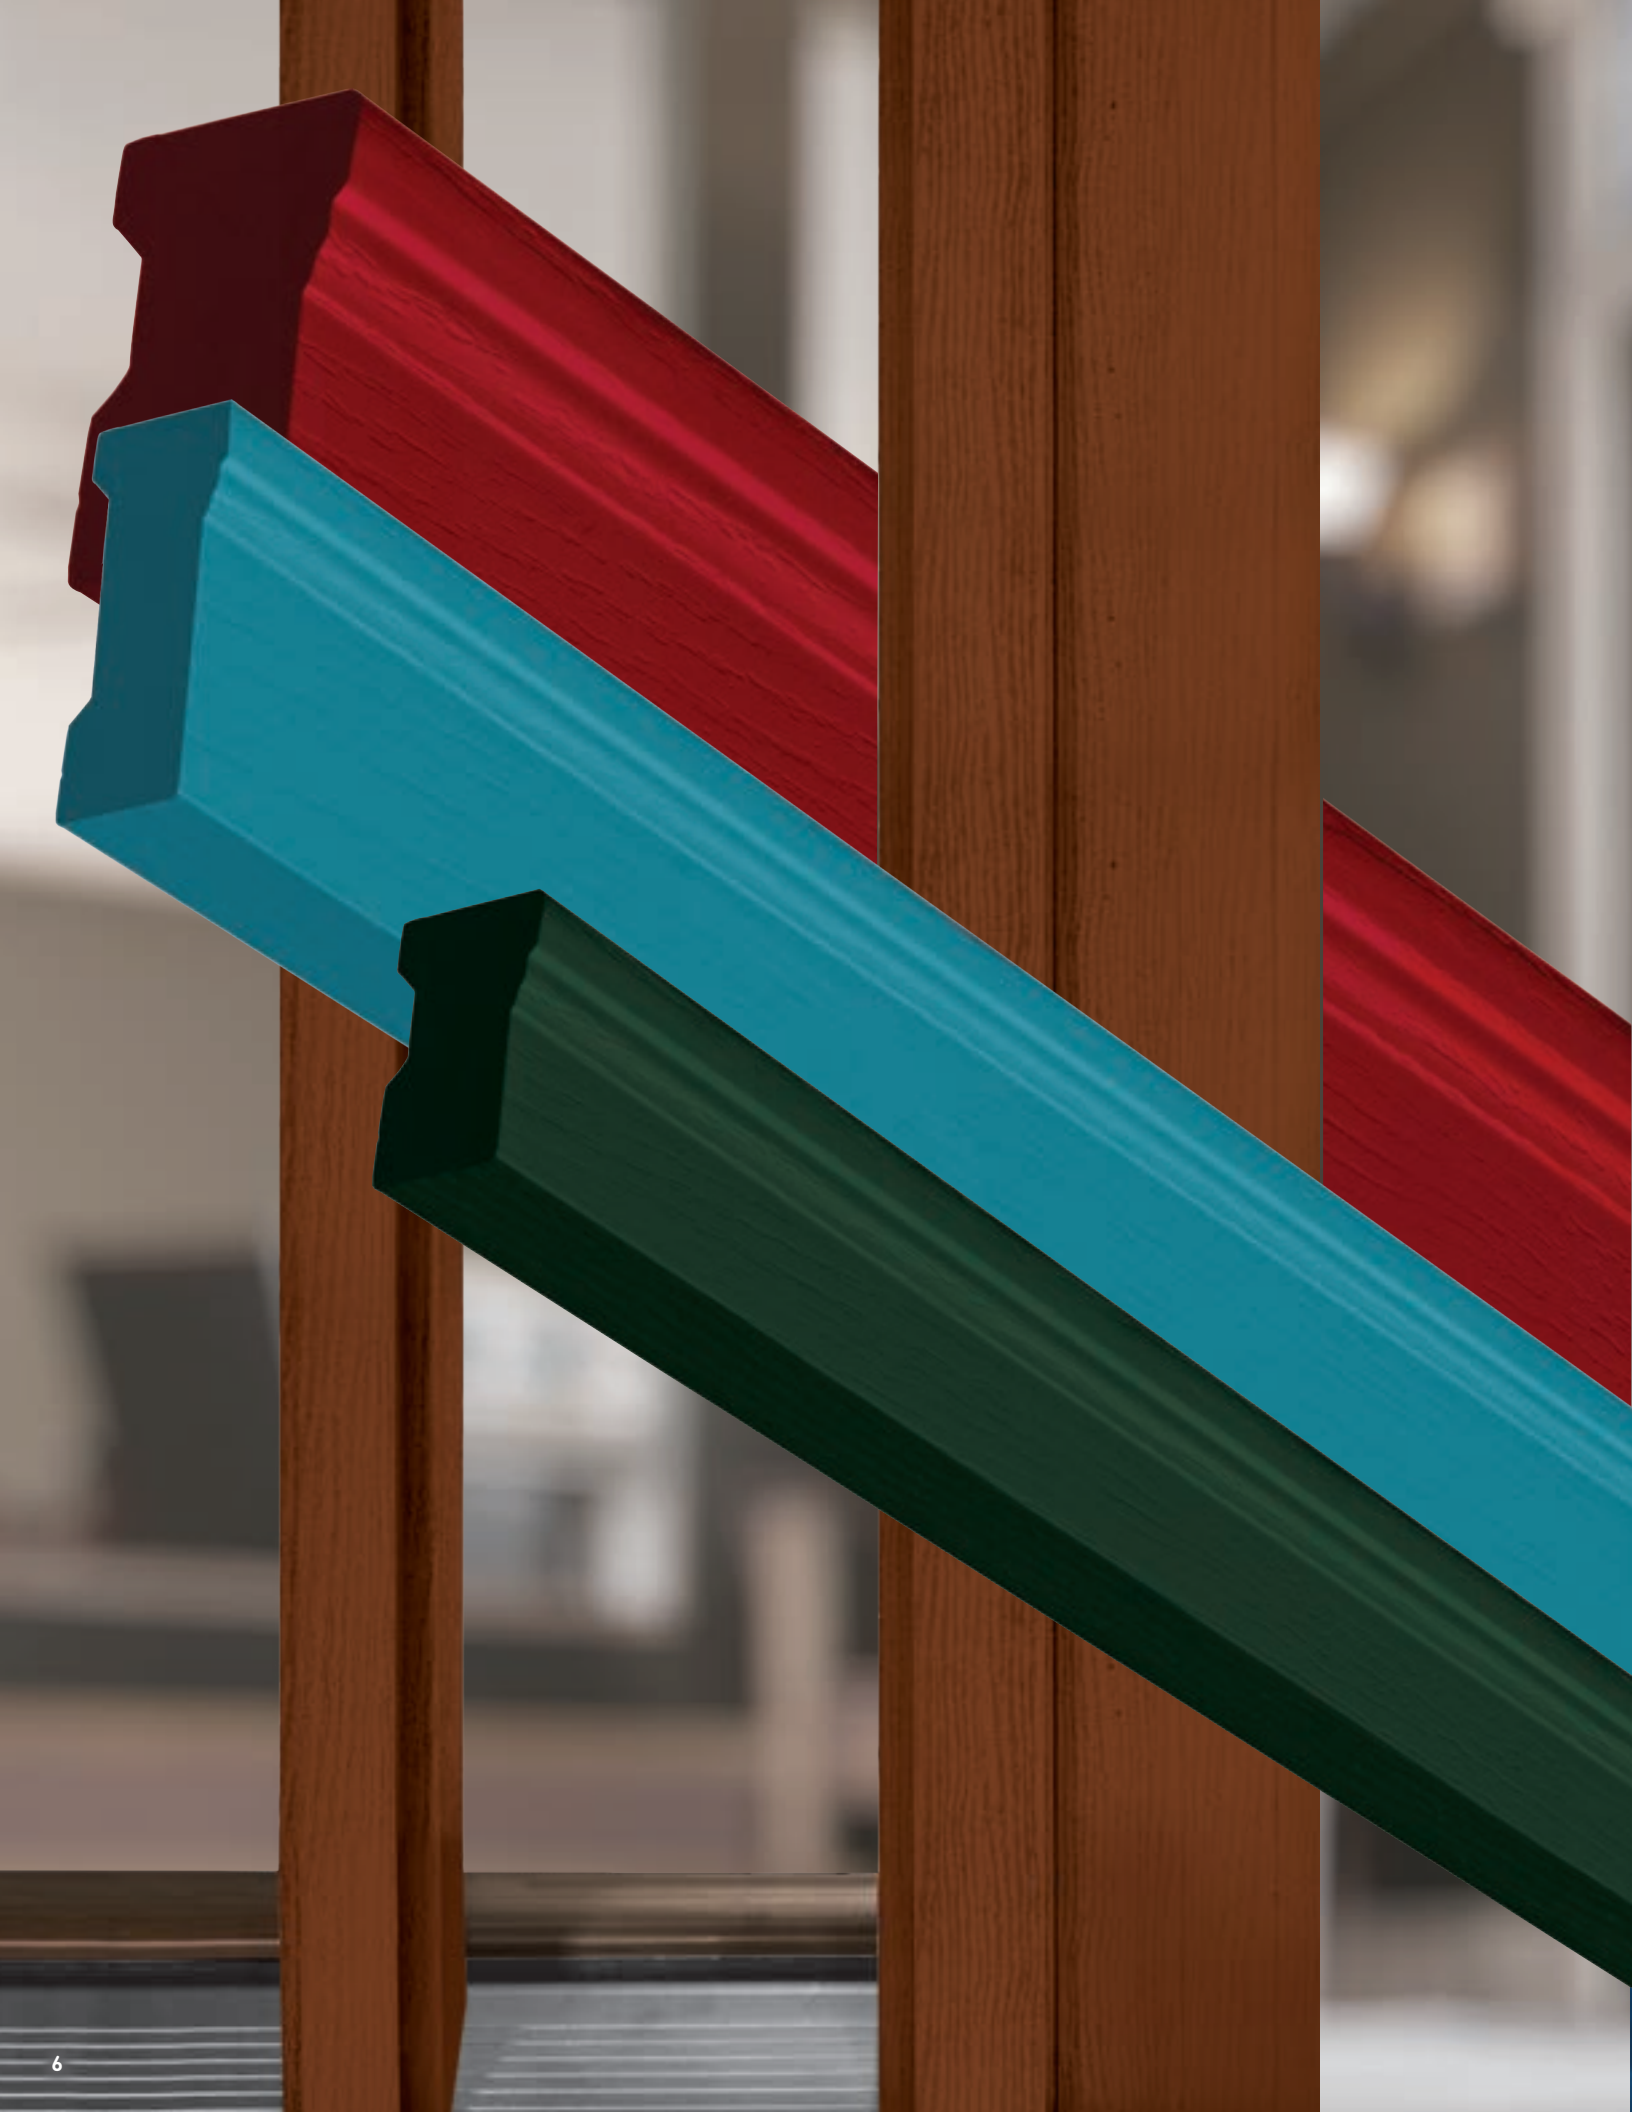

COMPOSITE FRAME SYSTEM

Composite door frames are an innovative new alternative to traditional finger-jointed wood door frames. Research proves full-length composite door frames combine the strength and convenience of wood door frames with enhanced properties that make them moisture- and insect-resistant. The composite, rot-free polyfiber door frame will last years after wooden frames have deteriorated. Composite polyfiber frames will never absorb moisture, splinter or rot like wood door frames, or rust like metal door frames. And on Wincore® Fiberglass Entry Doors, they are a standard feature.

WOOD FRAME

COMPOSITE FRAME

A REVOLUTIONARY "ONE SIZE FITS ALL" SYSTEM THAT'S ANYTHING BUT.

Every home and entry door is different. And although adding sidelites can often turn an ordinary entry into something extraordinary, they can often present unique challenges for a precise installation. That's why Wincore Entry Systems feature a completely customizable system to ensure a super strong, tight fit.