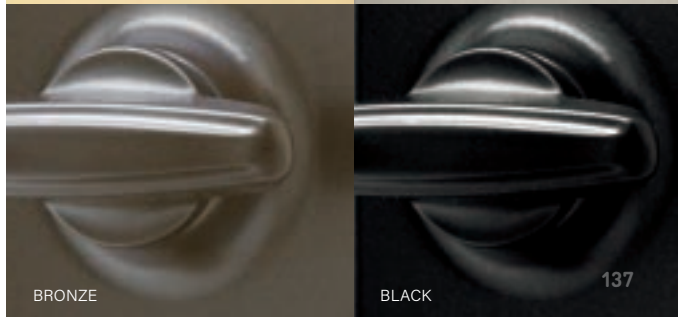

BRIGHT BRASS

SATIN NICKEL

BLACK

BRONZE