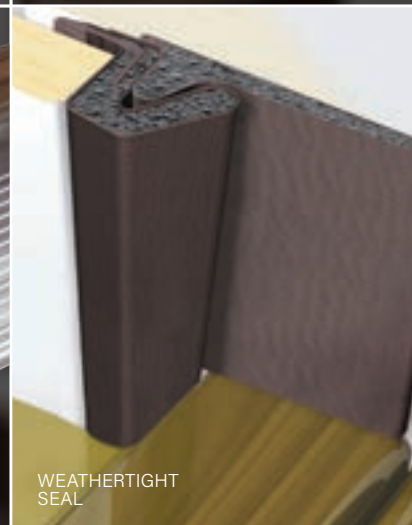

WEATHERTIGHT SEAL

FEATURES THAT GO FAR BEYOND STANDARD.

BEAUTIFUL, EVEN FINISH

HAPS-free (Hazardous Air Pollutants) paints and stains are applied by highly-trained, skilled craftsmen in a climate-controlled environment. Wincore® doors are protected with a clear coat and oven-cured for maximum durability.

INSULATED CORE

Entry systems feature an environmentally-friendly insulation to provide a high R-value for maximum thermal protection.

IMPROVED DOOR FRAMES

Composite polyfiber frames will never absorb moisture or splinter. Wincore's standard composite frame will not rot like their wood counterpart, nor will they rust like a steel framed door.

ROT-FREE BRICKMOULD

Brickmould is constructed of a durable composite material to resist rot, decay and damage from insects.

SECURITY STRIKE PLATE

Where applicable, a steel security strike plate adds extra strength to help prevent forced entry.

SECURITY PROTECTION

Grade 1 is the highest level of security for residential deadbolts. All deadbolts have Grade 1 certification.

DUST BOX

Single doors feature a dust box located beneath the deadbolt strike which provides a barrier to air infiltration and also conceals the deadbolt latch.