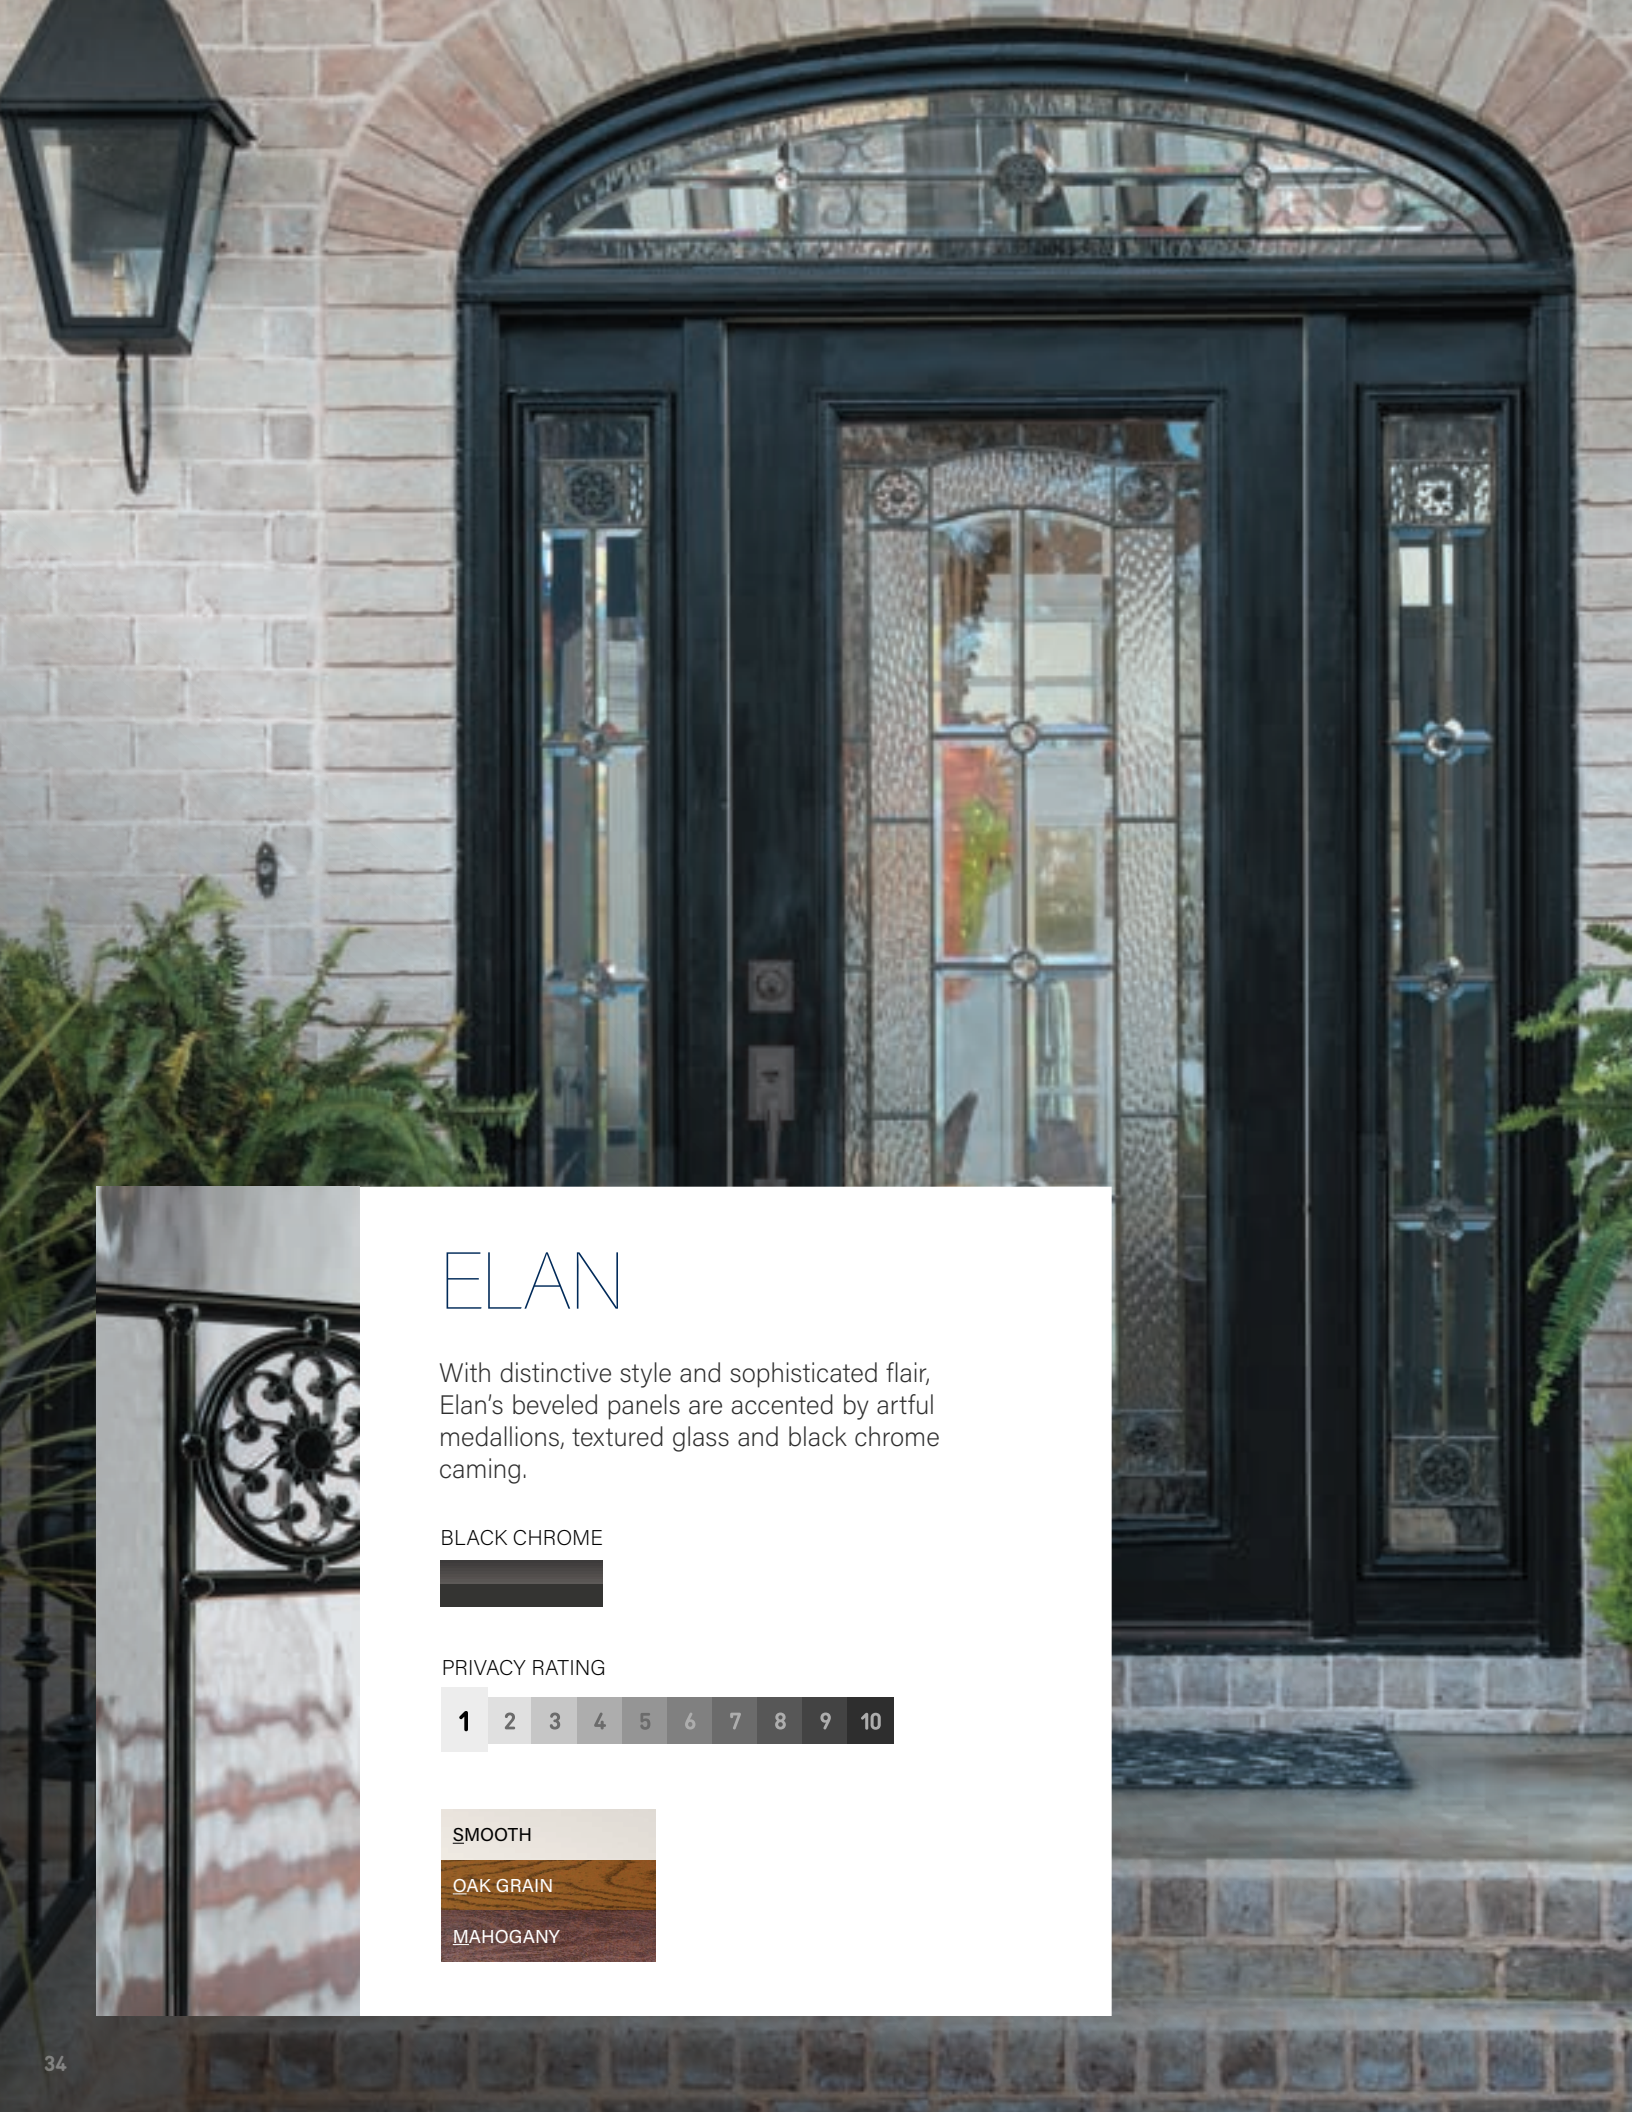

ELAN

With distinctive style and sophisticated flair, Elan's beveled panels are accented by artful medallions, textured glass and black chrome caming.

BLACK CHROME

PRIVACY RATING

SMOOTH

OAK GRAIN

MAHOGANY