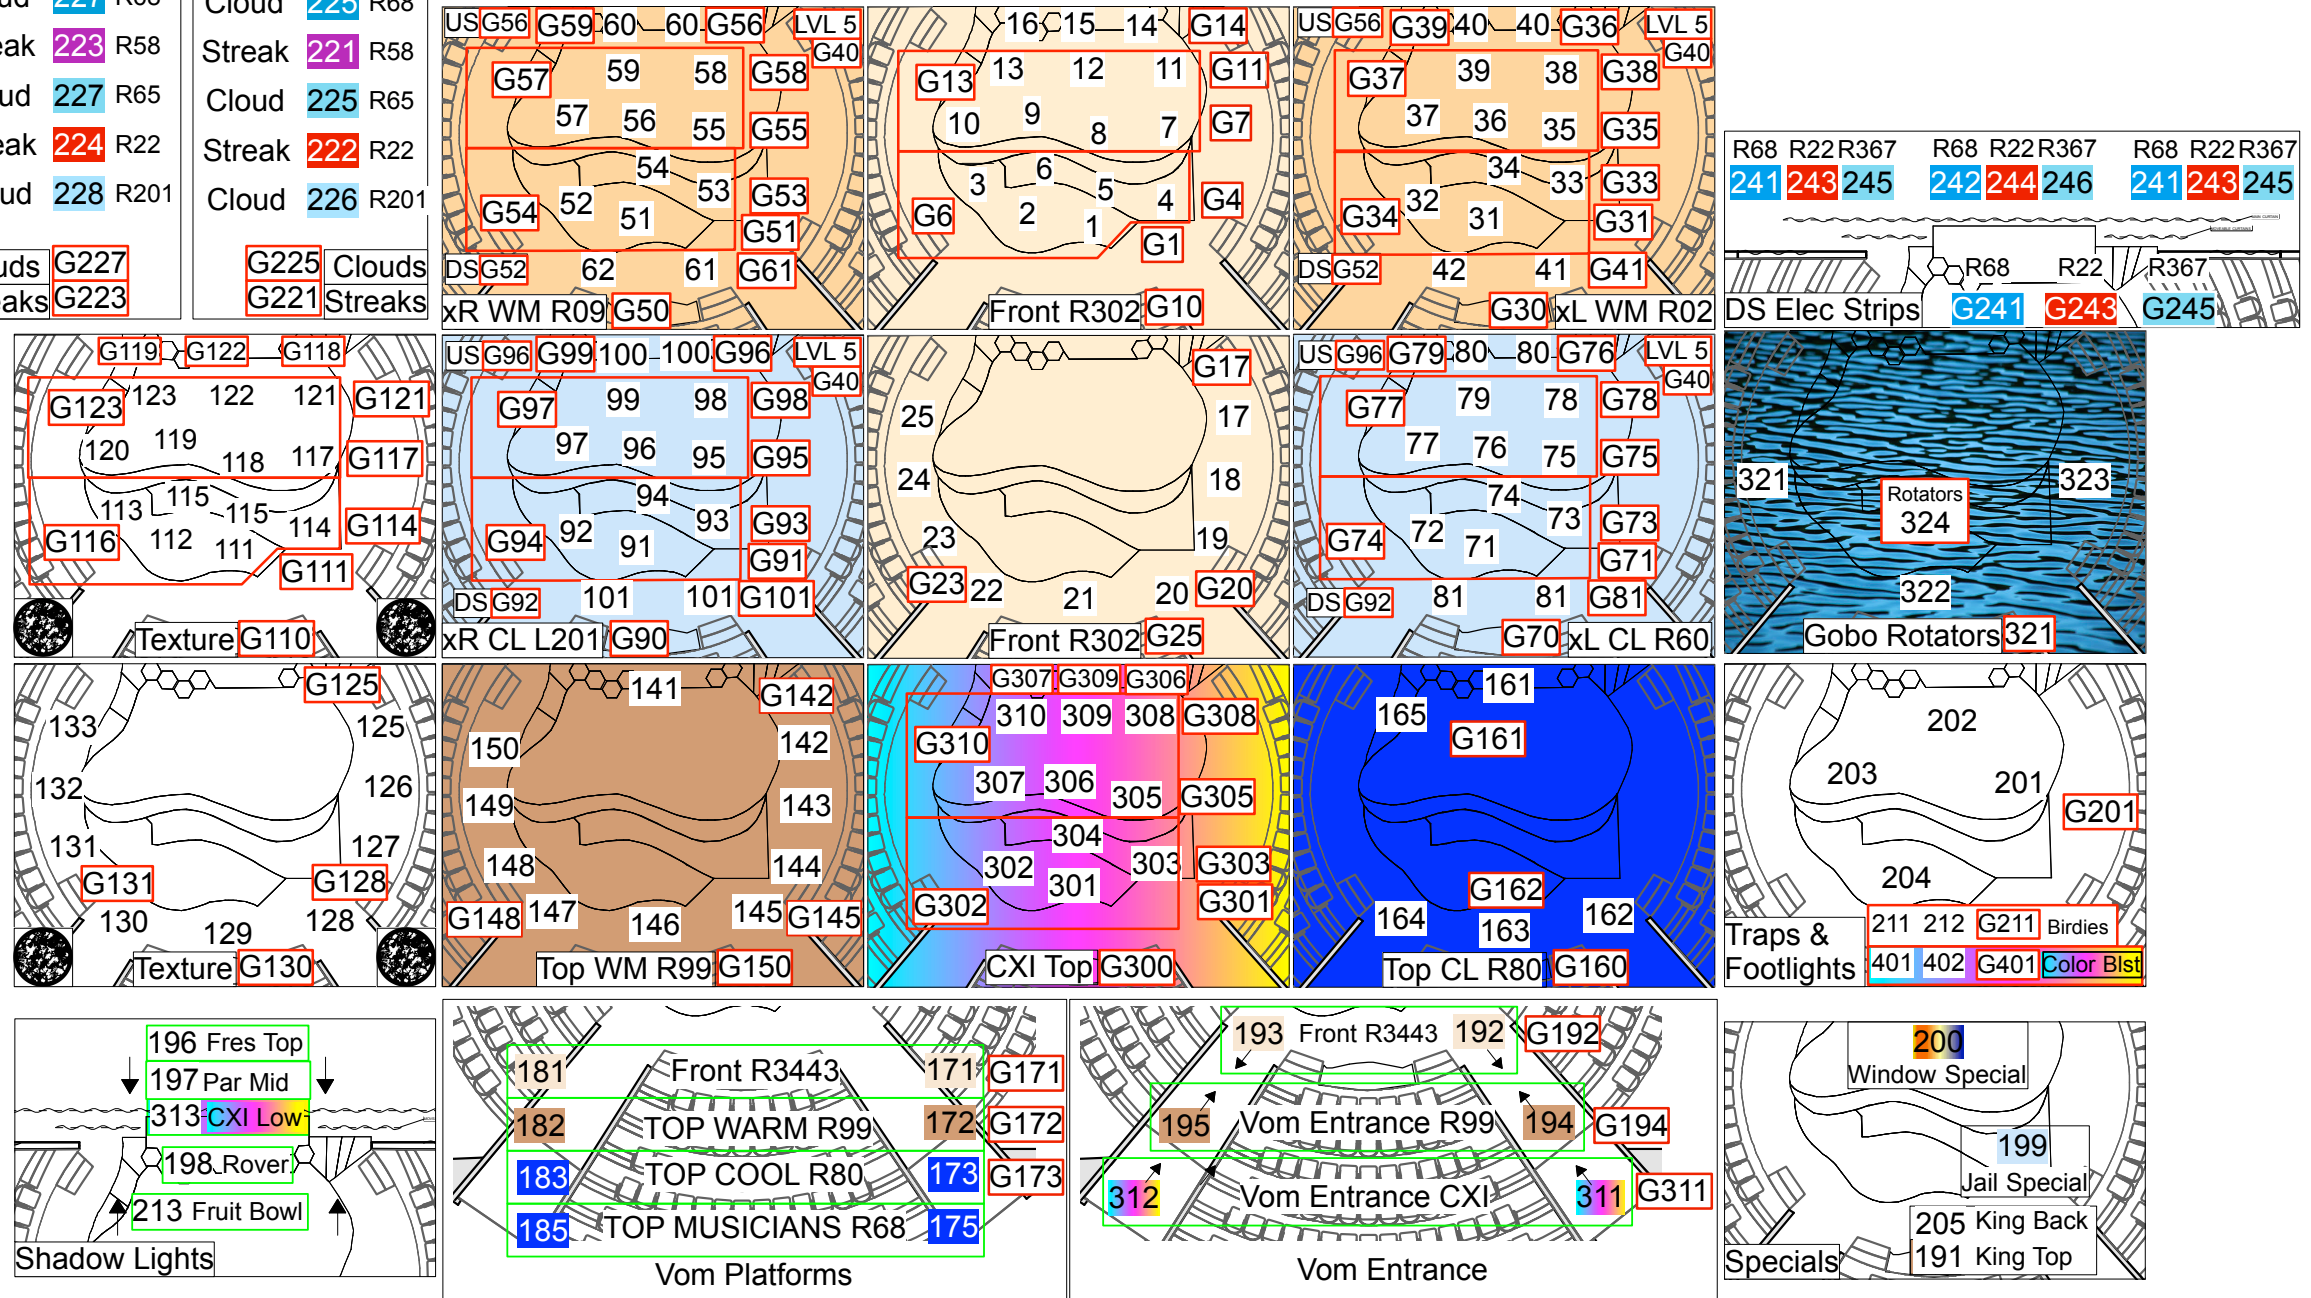

Arabian Nights
Magic Sheet

Light Design:
Christian DeAngelis

Asst. Light Design:
Weston Corey
Rain Clements

4-10-14
Rev 8

House Lights: 500
Aisle Lights: 501
Stand Lights: 502

Hazer: 411 + 412
Fogger Cntr: 413 + 414
Fogger US: 415 + 416

ALL Clouds G226
ALL Streaks G222

Streak 223 R50   Streak 221 R50
Cloud 227 R68   Cloud 225 R68
Streak 223 R58   Streak 221 R58
Cloud 227 R65   Cloud 225 R65
Streak 224 R22   Streak 222 R22
Cloud 228 R201   Cloud 226 R201
Clouds G227   Clouds G225
Streaks G223   Streaks G221

CONVENTIONALS