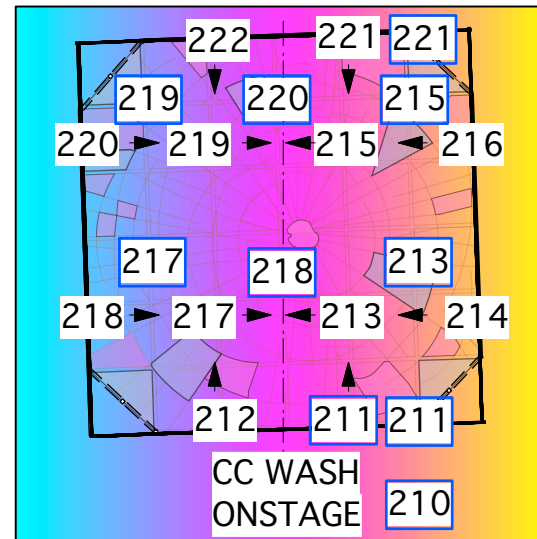

Boy Gets Girl Magic Sheet

Lighting Design: Christian DeAngelis

Revision 2

Ass. Lighting Design:
Maya Kotto