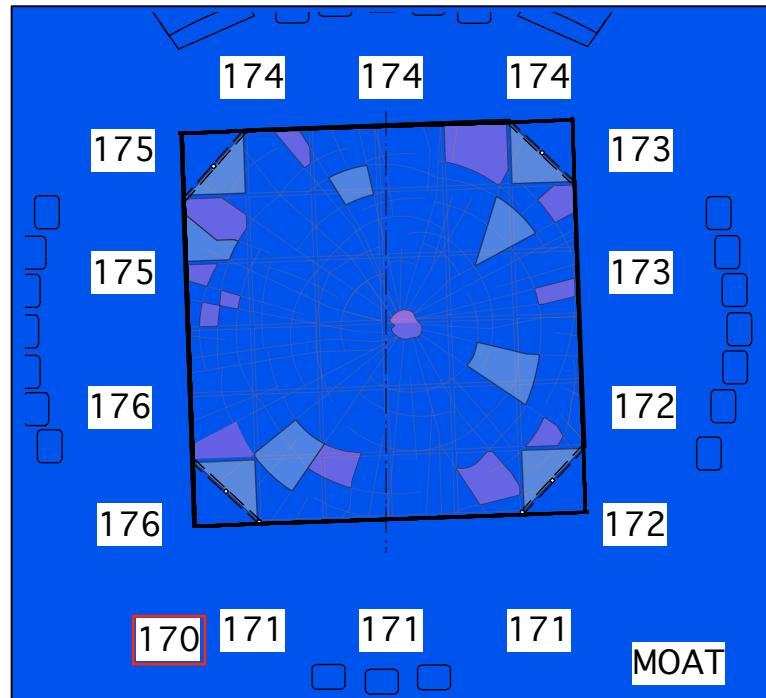

Boy Gets Girl Magic Sheet

Lighting Design: Christian DeAngelis

Revision 2

Ass. Lighting Design:
Maya Kotto