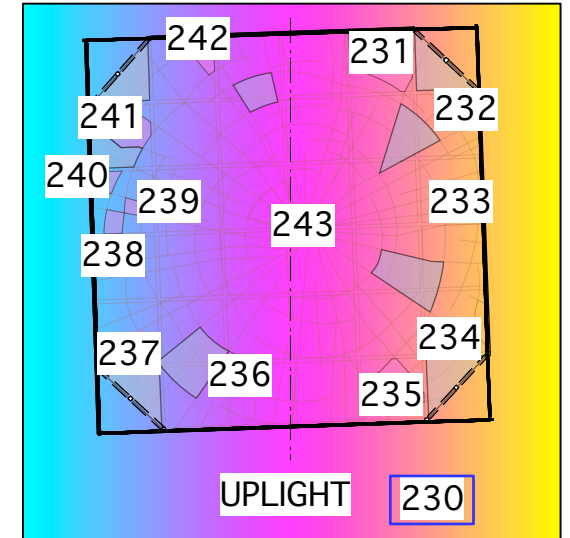

Boy Gets Girl Magic Sheet

Lighting Design: Christian DeAngelis

Revision 2

Ass. Lighting Design:
Maya Kotto