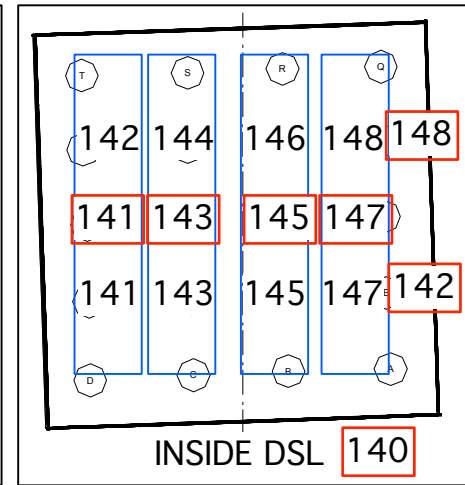

500- LED HOUSELIGHTS  
 501- US HOUSELIGHTS  
 502-AISLE LIGHTS  
 503-HAZER

**Boy Gets Girl**  
**Magic Sheet**  
 Lighting Design: Christian DeAngelis  
 Revision 2  
 Ass. Lighting Design:  
 Maya Kotto