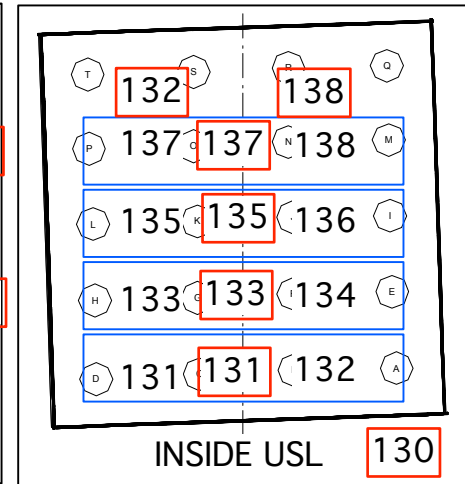

500- LED HOUSELIGHTS  
 501- US HOUSELIGHTS  
 502-AISLE LIGHTS  
 503-HAZER

**Boy Gets Girl**  
**Magic Sheet**  
 Lighting Design: Christian DeAngelis  
 Revision 2  
 Ass. Lighting Design:  
 Maya Kotto