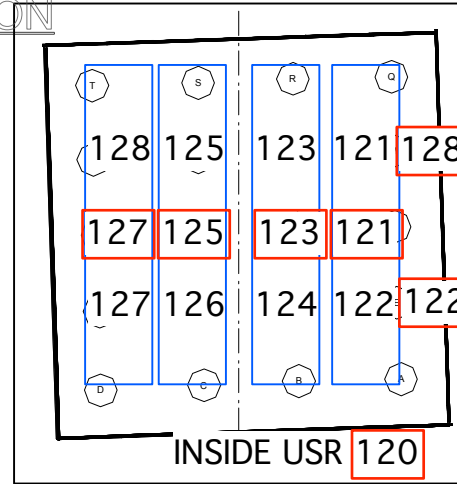

500- LED HOUSELIGHTS  
 501- US HOUSELIGHTS  
 502-AISLE LIGHTS  
 503-HAZER

**Boy Gets Girl**  
**Magic Sheet**  
 Lighting Design: Christian DeAngelis  
 Revision 2  
 Ass. Lighting Design:  
 Maya Kotto