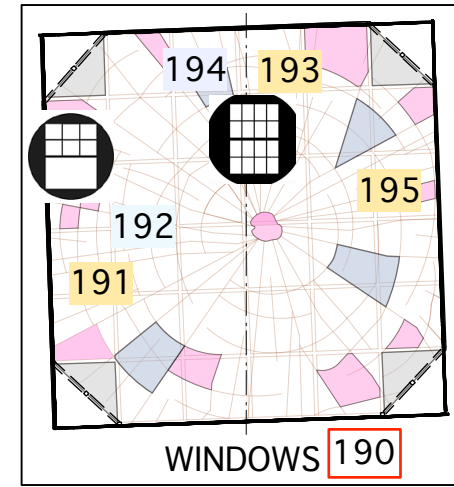

Boy Gets Girl Magic Sheet

Lighting Design: Christian DeAngelis

Revision 2

Ass. Lighting Design:
Maya Kotto