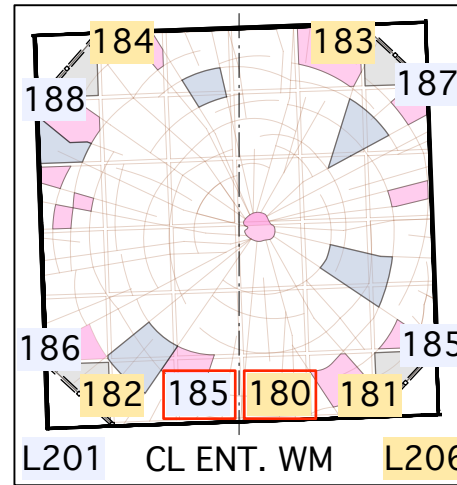

Boy Gets Girl Magic Sheet

Lighting Design: Christian DeAngelis

Revision 2

Ass. Lighting Design:
Maya Kotto