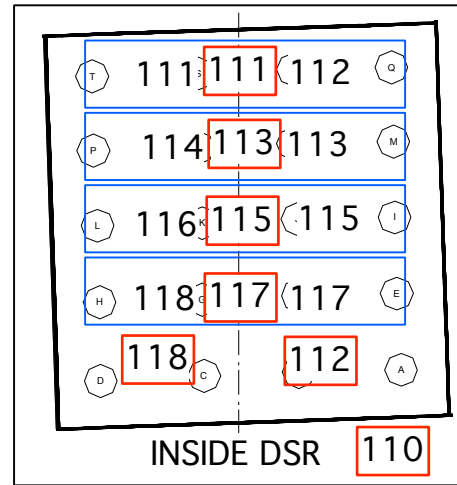

500- LED HOUSELIGHTS  
 501- US HOUSELIGHTS  
 502-AISLE LIGHTS  
 503-HAZER

**Boy Gets Girl**  
**Magic Sheet**  
 Lighting Design: Christian DeAngelis  
 Revision 2  
 Ass. Lighting Design:  
 Maya Kotto