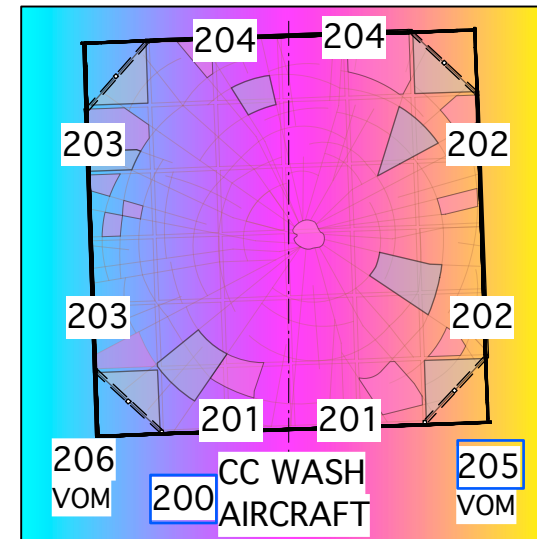

Boy Gets Girl Magic Sheet

Lighting Design: Christian DeAngelis

Revision 2

Ass. Lighting Design:
Maya Kotto