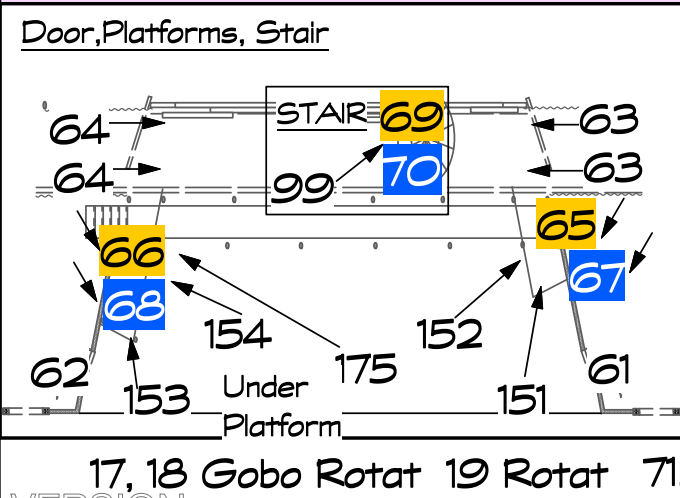

Under Bridge Practicals

171	170	169	168	167
-----	-----	-----	-----	-----

Cool Wash 142 144

Warm Wash 143 141

Gobo Wash 146 145 147 148

B/L Bridge B/L Murder Pro. Door 158 159 187

93 Hyde SP Sc.1

176 Jekyll SP DSR