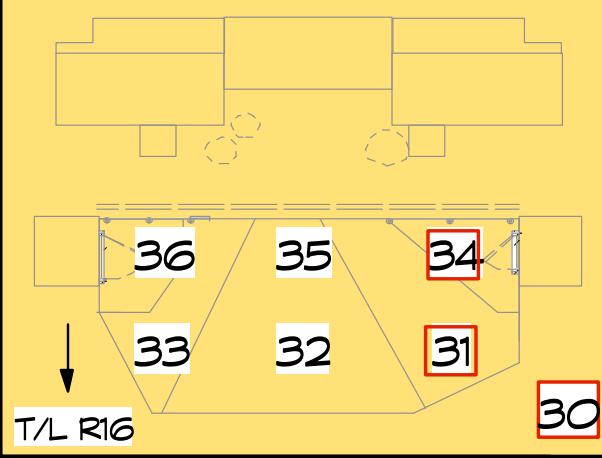

# Lizzie Borden: The Musical Magic Sheet

LD: Christian DeAngelis

I-Cue Mirrors	#2 SR	#1 SL
Lamp	75	74
Pan	81	76
Pan Fine	82	77
Tilt	83	78
Tilt Fine	84	79
Iris	85	80

Data Flash	#2 SR	#1 SL
	88	86
	89	87
Cyc		
	43	42
	41	
Band		
	46	45
	44	