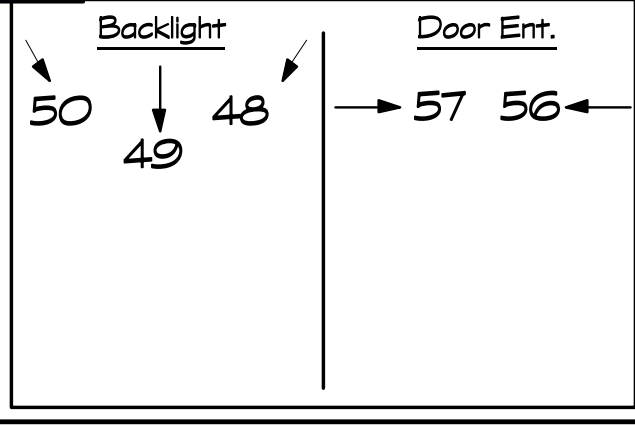

Data Flash	#2 SR	#1 SL
	88	86
	89	87
Cyc		
	43	42
	41	
Band		
	46	45
	44	

Rock N' Roll	
51	51
52	52
53	53
54	54

Fire	
Power	66
Rot. 1	67
Rot. 2	68
Rot. 3	69
Rot. 4	70

Tea Kettle	
Power	92
Rot. 1	93
Rot. 2	94
Rot. 3	95
Rot. 4	96