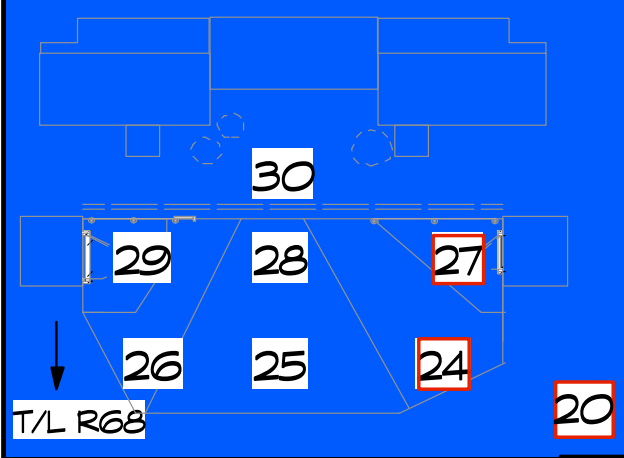

# Lizzie Borden: The Musical Magic Sheet

LD: Christian DeAngelis

I-Cue Mirrors	#2 SR	#1 SL
Lamp	75	74
Pan	81	76
Pan Fine	82	77
Tilt	83	78
Tilt Fine	84	79
Iris	85	80

Data Flash	#2 SR	#1 SL
	88	86
	89	87
Cyc		
	43	42
	41	
Band		
	46	45
	44	