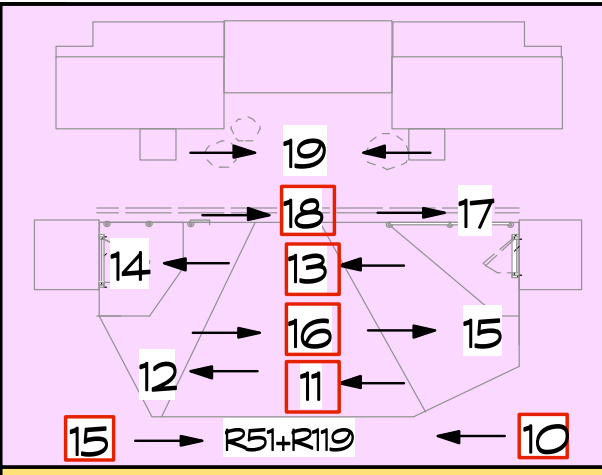

# Lizzie Borden: The Musical Magic Sheet

LD: Christian DeAngelis

I-Cue Mirrors	#2 SR	#1 SL
Lamp	75	74
Pan	81	76
Pan Fine	82	77
Tilt	83	78
Tilt Fine	84	79
Iris	85	80

Data Flash	#2 SR	#1 SL
	88	86
	89	87
Cyc		
	43	42
	41	
Band		
	46	45
	44	