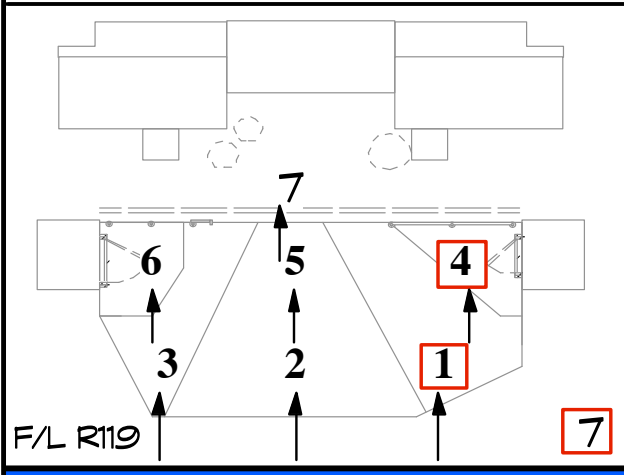

# Lizzie Borden: The Musical Magic Sheet

LD: Christian DeAngelis

I-Cue Mirrors	#2 SR	#1 SL
Lamp	75	74
Pan	81	76
Pan Fine	82	77
Tilt	83	78
Tilt Fine	84	79
Iris	85	80

Data Flash	#2 SR	#1 SL
	88	86
	89	87
Cyc		
	43	42
	41	
Band		
	46	45
	44	