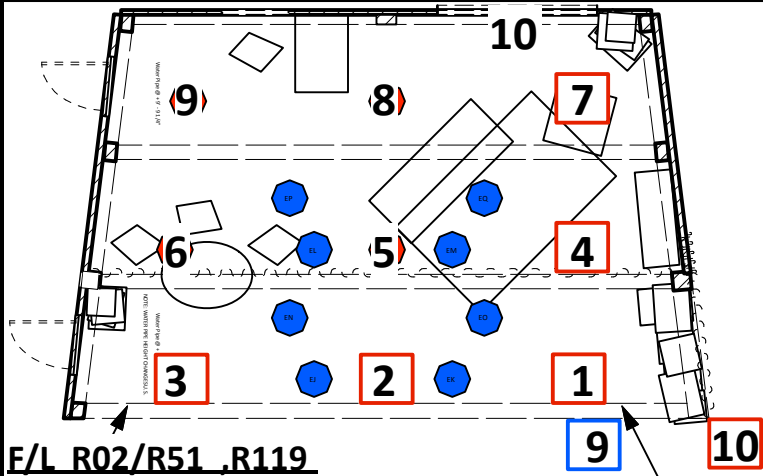

Love Goes To Press 5.21.12

I-Cue Mirrors		
	SR	SL
Lamp	12	11
Pan	18	13
Pan Fine	19	14
Tilt	20	15
Tilt Fine	21	16
Iris	22	17

- ↑ 25 ↑ 24
- Color Wash R80, L203
- 23 HAZER POWER
- 68 HAZER FAN
- 96 HOUSE LIGHTS