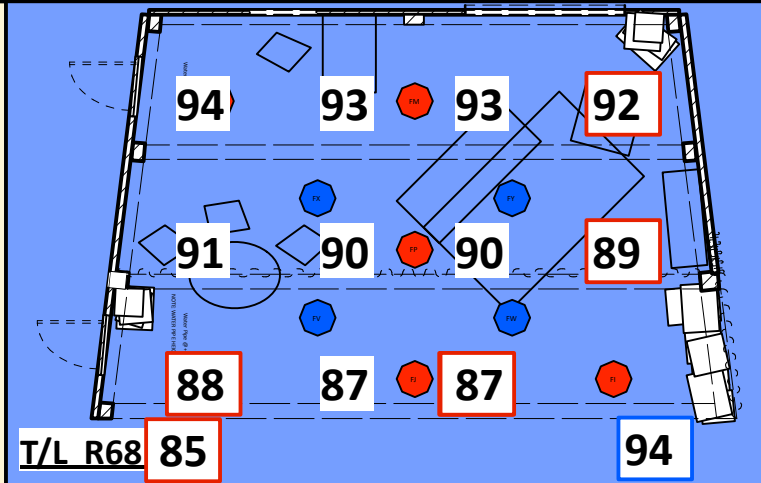

Love Goes To Press 5.21.12

I-Cue Mirrors		
	SR	SL
Lamp	12	11
Pan	18	13
Pan Fine	19	14
Tilt	20	15
Tilt Fine	21	16
Iris	22	17

- ↑ 25 ↑ 24
- Color Wash R80, L203
- 23 HAZER POWER
- 68 HAZER FAN
- 96 HOUSE LIGHTS