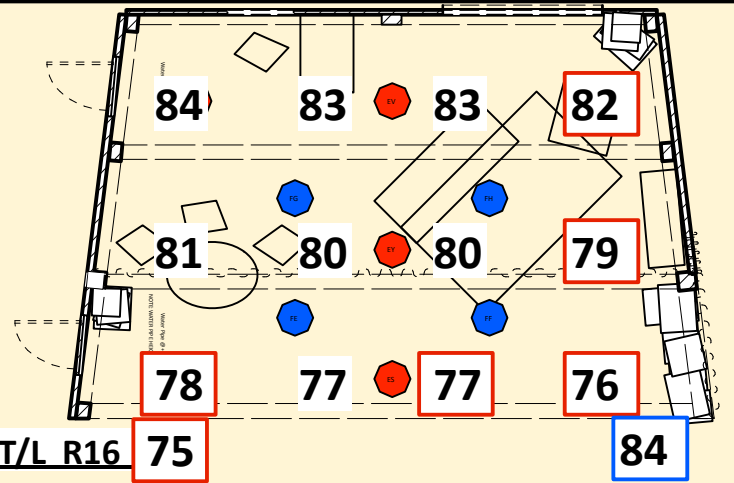

Love Goes To Press 5.21.12

I-Cue Mirrors		
	SR	SL
Lamp	12	11
Pan	18	13
Pan Fine	19	14
Tilt	20	15
Tilt Fine	21	16
Iris	22	17

- ↑ 25 ↑ 24
- Color Wash R80, L203
- 23 HAZER POWER
- 68 HAZER FAN
- 96 HOUSE LIGHTS