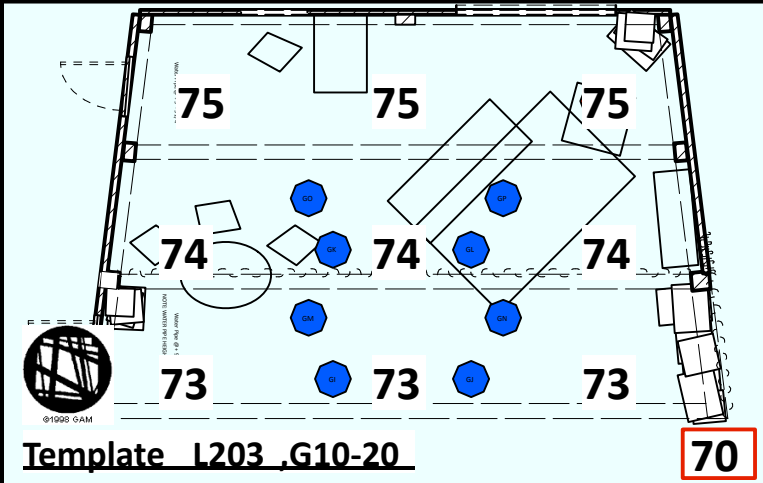

Love Goes To Press 5.21.12

I-Cue Mirrors		
	SR	SL
Lamp	12	11
Pan	18	13
Pan Fine	19	14
Tilt	20	15
Tilt Fine	21	16
Iris	22	17

- ↑ 25 ↑ 24
- Color Wash R80, L203
- 23 HAZER POWER
- 68 HAZER FAN
- 96 HOUSE LIGHTS