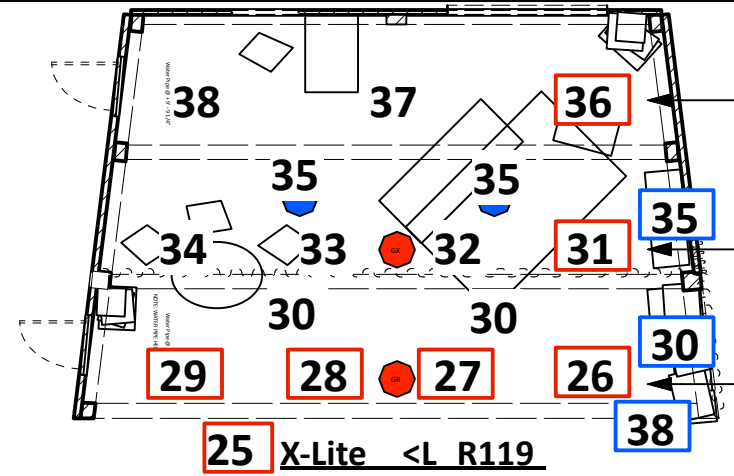

Love Goes To Press 5.21.12

I-Cue Mirrors		
	SR	SL
Lamp	12	11
Pan	18	13
Pan Fine	19	14
Tilt	20	15
Tilt Fine	21	16
Iris	22	17

- ↑ 25 ↑ 24
- Color Wash R80, L203
- 23 HAZER POWER
- 68 HAZER FAN
- 96 HOUSE LIGHTS