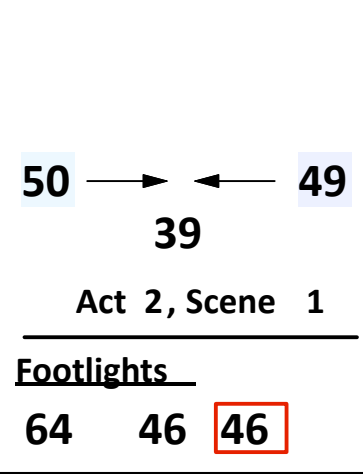

Love Goes To Press 5.21.12

I-Cue Mirrors		
	SR	SL
Lamp	12	11
Pan	18	13
Pan Fine	19	14
Tilt	20	15
Tilt Fine	21	16
Iris	22	17

- ↑ 25 ↑ 24
- Color Wash R80, L203
- 23 HAZER POWER
- 68 HAZER FAN
- 96 HOUSE LIGHTS