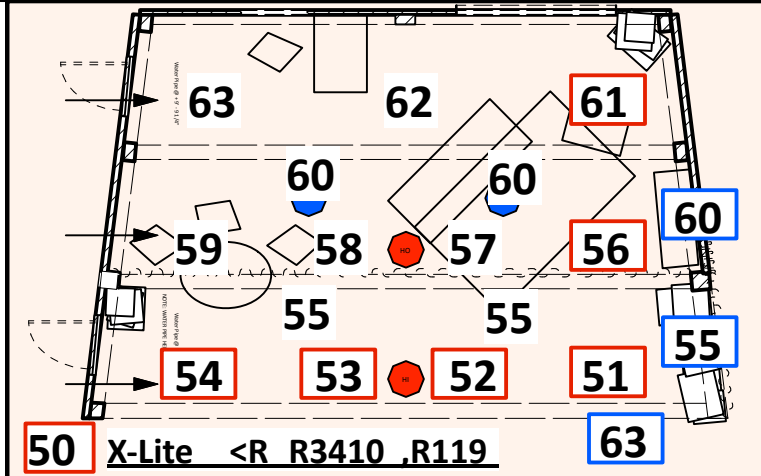

Love Goes To Press 5.21.12

I-Cue Mirrors		
	SR	SL
Lamp	12	11
Pan	18	13
Pan Fine	19	14
Tilt	20	15
Tilt Fine	21	16
Iris	22	17

- ↑ 25 ↑ 24
- Color Wash R80, L203
- 23 HAZER POWER
- 68 HAZER FAN
- 96 HOUSE LIGHTS