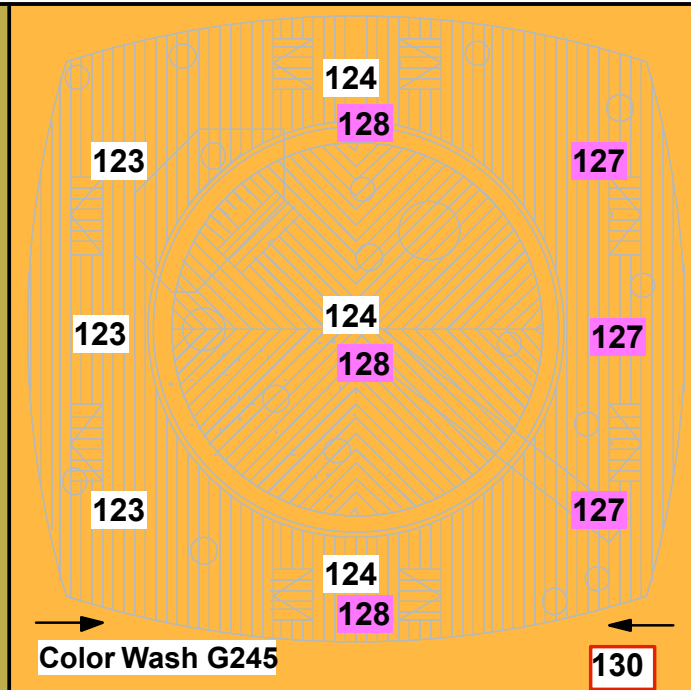

Pericles Magic Sheet

11-15-07

- 116-Riddle Special
- 130-Grain of Wheat N/S
- 131-Grain of Wheat W/E
- 132-Grain of Wheat Above Grid
- 133-Star Practicals
- 134-Star Practicals
- 135-Star Practicals
- 136-Globe Practical
- 137-Globe Practicals
- 194-Fogger
- 195-Hazer
- 196-House Lights

- 151-South SP
- 152-North SP

- 179-Grid Lightning
- 182-Grid Lightning

- 185-Lightning East
- 188-Lightning West
- 191-Lightning North

| | Northwest | SouthEast |
|-------------|-----------|-----------|
| Intensity | 145 | 169 |
| Pan Coarse | 146 | 170 |
| Pan Fine | 147 | 171 |
| Tilt Coarse | 148 | 172 |
| Tilt Fine | 149 | 173 |
| Iris | 150 | 174 |

IQ MIRROR