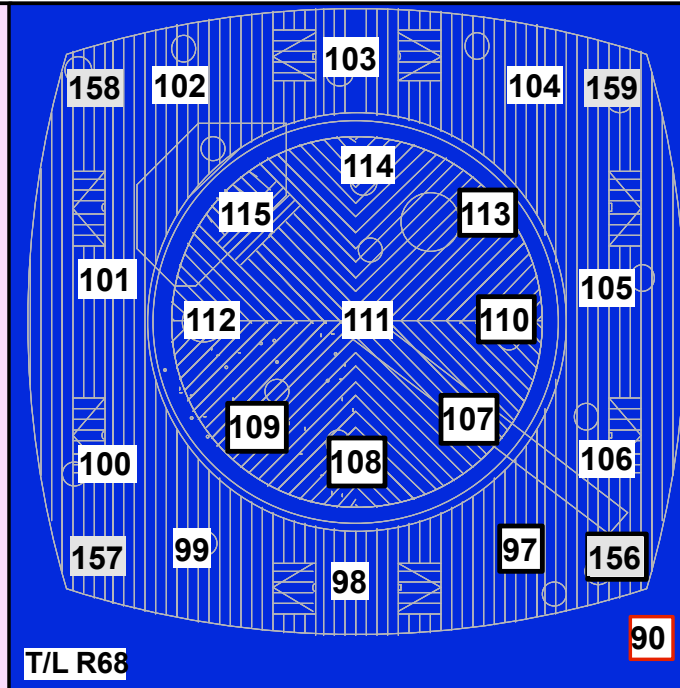

Pericles Magic Sheet

11-15-07

- 116-Riddle Special
- 130-Grain of Wheat N/S
- 131-Grain of Wheat W/E
- 132-Grain of Wheat Above Grid
- 133-Star Practicals
- 134-Star Practicals
- 135-Star Practicals
- 136-Globe Practical
- 137-Globe Practicals
- 194-Fogger
- 195-Hazer
- 196-House Lights

- 151-South SP
- 152-North SP

- 179-Grid Lightning
- 182-Grid Lightning

- 185-Lightning East
- 188-Lightning West
- 191-Lightning North

| | Northwest | SouthEast |
|-------------|-----------|-----------|
| Intensity | 145 | 169 |
| Pan Coarse | 146 | 170 |
| Pan Fine | 147 | 171 |
| Tilt Coarse | 148 | 172 |
| Tilt Fine | 149 | 173 |
| Iris | 150 | 174 |