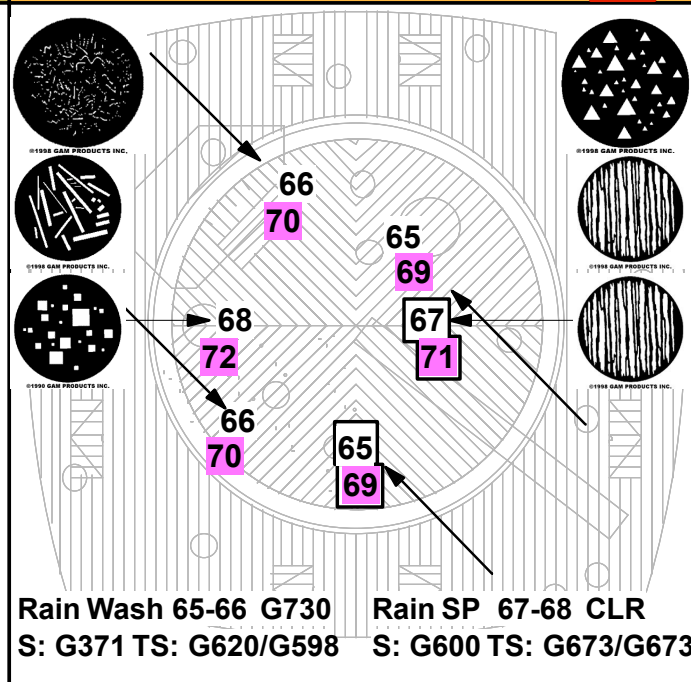

Pericles Magic Sheet

11-15-07

- 116-Riddle Special
- 130-Grain of Wheat N/S
- 131-Grain of Wheat W/E
- 132-Grain of Wheat Above Grid
- 133-Star Practicals
- 134-Star Practicals
- 135-Star Practicals
- 136-Globe Practical
- 137-Globe Practicals
- 194-Fogger
- 195-Hazer
- 196-House Lights

- 151-South SP
- 152-North SP

- 179-Grid Lightning
- 182-Grid Lightning

- 185-Lightning East
- 188-Lightning West
- 191-Lightning North

| | Northwest | SouthEast |
|-------------|-----------|-----------|
| Intensity | 145 | 169 |
| Pan Coarse | 146 | 170 |
| Pan Fine | 147 | 171 |
| Tilt Coarse | 148 | 172 |
| Tilt Fine | 149 | 173 |
| Iris | 150 | 174 |