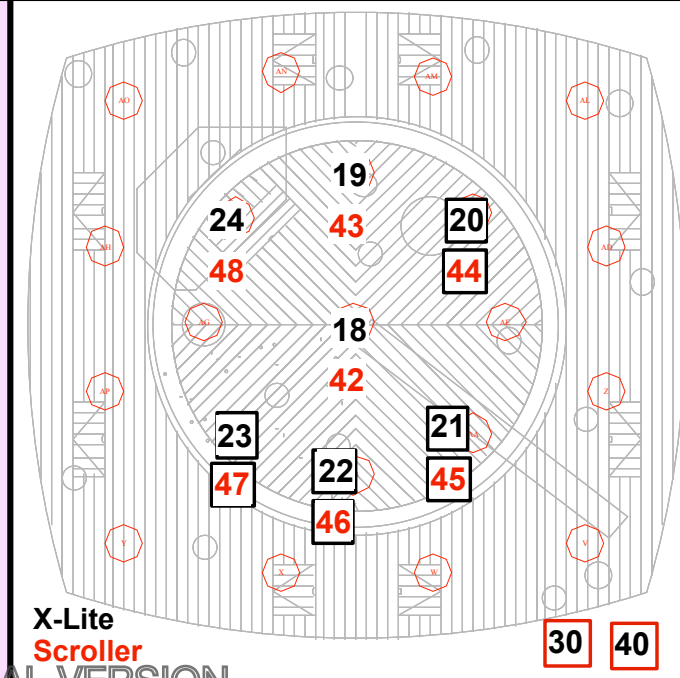

Pericles Magic Sheet

11-15-07

- 116-Riddle Special
- 130-Grain of Wheat N/S
- 131-Grain of Wheat W/E
- 132-Grain of Wheat Above Grid
- 133-Star Practicals
- 134-Star Practicals
- 135-Star Practicals
- 136-Globe Practical
- 137-Globe Practicals
- 194-Fogger
- 195-Hazer
- 196-House Lights

- 151-South SP
- 152-North SP

- 179-Grid Lightning
- 182-Grid Lightning

- 185-Lightning East
- 188-Lightning West
- 191-Lightning North

| | Northwest | SouthEast |
|-------------|-----------|-----------|
| Intensity | 145 | 169 |
| Pan Coarse | 146 | 170 |
| Pan Fine | 147 | 171 |
| Tilt Coarse | 148 | 172 |
| Tilt Fine | 149 | 173 |
| Iris | 150 | 174 |