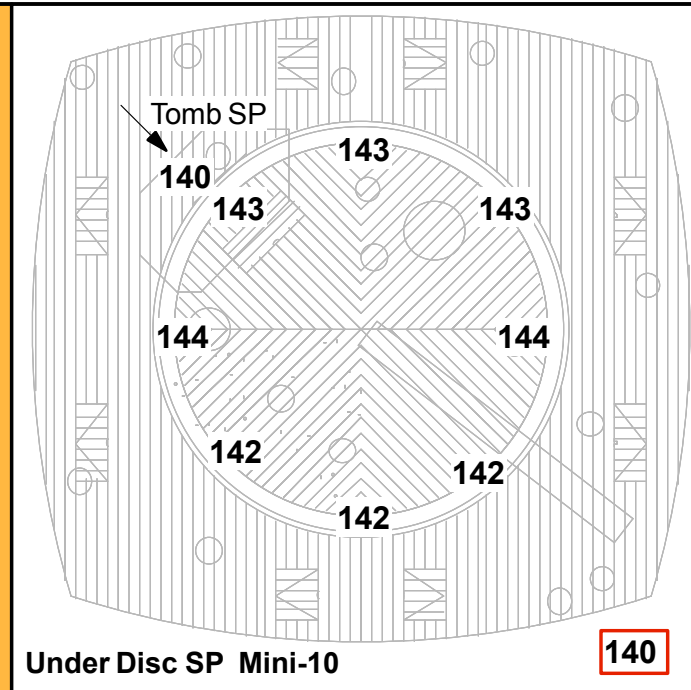

Pericles Magic Sheet

11-15-07

- 116-Riddle Special
- 130-Grain of Wheat N/S
- 131-Grain of Wheat W/E
- 132-Grain of Wheat Above Grid
- 133-Star Practicals
- 134-Star Practicals
- 135-Star Practicals
- 136-Globe Practical
- 137-Globe Practicals
- 194-Fogger
- 195-Hazer
- 196-House Lights

- 151-South SP
- 152-North SP

- 179-Grid Lightning
- 182-Grid Lightning

- 185-Lightning East
- 188-Lightning West
- 191-Lightning North

| | Northwest | SouthEast |
|-------------|-----------|-----------|
| Intensity | 145 | 169 |
| Pan Coarse | 146 | 170 |
| Pan Fine | 147 | 171 |
| Tilt Coarse | 148 | 172 |
| Tilt Fine | 149 | 173 |
| Iris | 150 | 174 |