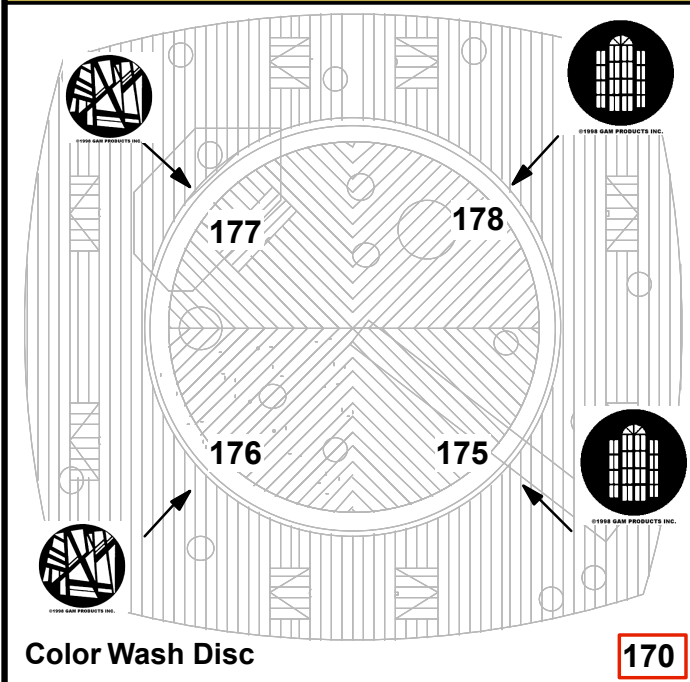

Pericles Magic Sheet

11-15-07

- 116-Riddle Special
- 130-Grain of Wheat N/S
- 131-Grain of Wheat W/E
- 132-Grain of Wheat Above Grid
- 133-Star Practicals
- 134-Star Practicals
- 135-Star Practicals
- 136-Globe Practical
- 137-Globe Practicals
- 194-Fogger
- 195-Hazer
- 196-House Lights

- 151-South SP
- 152-North SP

- 179-Grid Lightning
- 182-Grid Lightning

- 185-Lightning East
- 188-Lightning West
- 191-Lightning North

| | Northwest | SouthEast |
|-------------|-----------|-----------|
| Intensity | 145 | 169 |
| Pan Coarse | 146 | 170 |
| Pan Fine | 147 | 171 |
| Tilt Coarse | 148 | 172 |
| Tilt Fine | 149 | 173 |
| Iris | 150 | 174 |