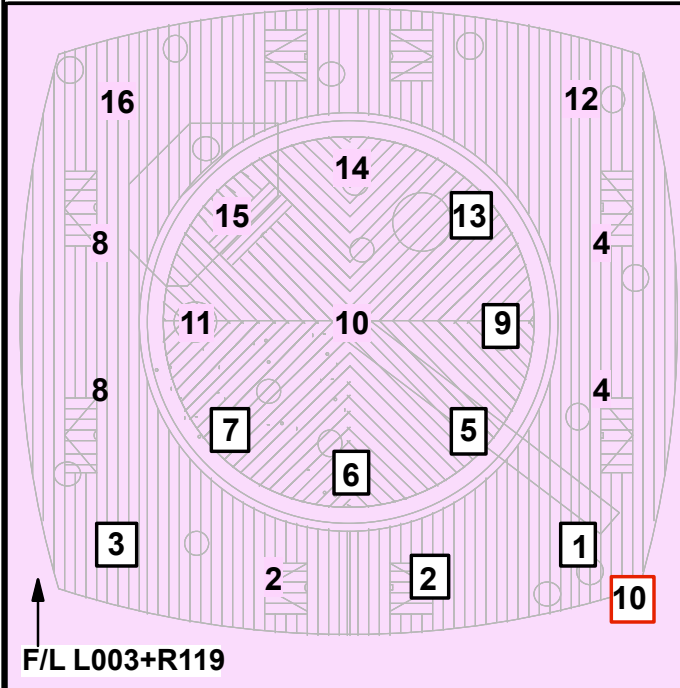

Pericles Magic Sheet

11-15-07

- 116-Riddle Special
- 130-Grain of Wheat N/S
- 131-Grain of Wheat W/E
- 132-Grain of Wheat Above Grid
- 133-Star Practicals
- 134-Star Practicals
- 135-Star Practicals
- 136-Globe Practical
- 137-Globe Practicals
- 194-Fogger
- 195-Hazer
- 196-House Lights

- 151-South SP
- 152-North SP

- 179-Grid Lightning
- 182-Grid Lightning

- 185-Lightning East
- 188-Lightning West
- 191-Lightning North

| | Northwest | SouthEast |
|-------------|-----------|-----------|
| Intensity | 145 | 169 |
| Pan Coarse | 146 | 170 |
| Pan Fine | 147 | 171 |
| Tilt Coarse | 148 | 172 |
| Tilt Fine | 149 | 173 |
| Iris | 150 | 174 |