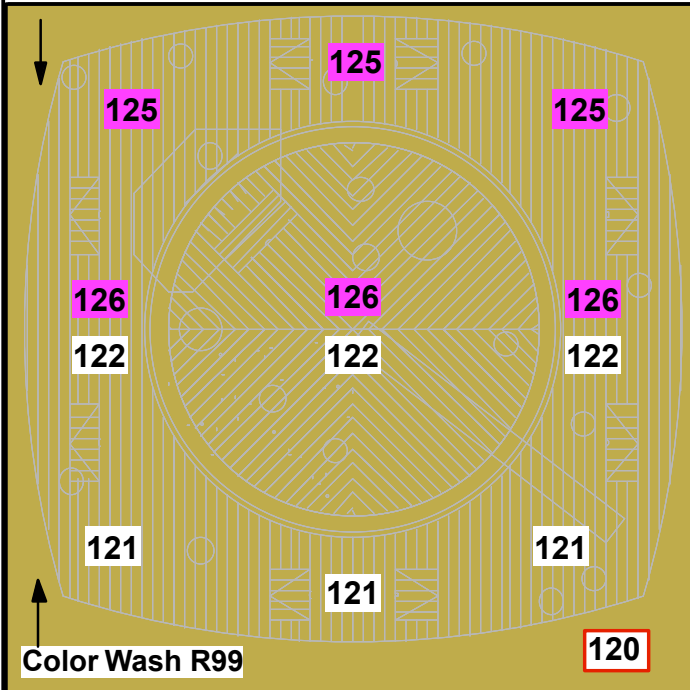

Pericles Magic Sheet

11-15-07

- 116-Riddle Special
- 130-Grain of Wheat N/S
- 131-Grain of Wheat W/E
- 132-Grain of Wheat Above Grid
- 133-Star Practicals
- 134-Star Practicals
- 135-Star Practicals
- 136-Globe Practical
- 137-Globe Practicals
- 194-Fogger
- 195-Hazer
- 196-House Lights

- 151-South SP
- 152-North SP

- 179-Grid Lightning
- 182-Grid Lightning

- 185-Lightning East
- 188-Lightning West
- 191-Lightning North

| | Northwest | SouthEast |
|-------------|-----------|-----------|
| Intensity | 145 | 169 |
| Pan Coarse | 146 | 170 |
| Pan Fine | 147 | 171 |
| Tilt Coarse | 148 | 172 |
| Tilt Fine | 149 | 173 |
| Iris | 150 | 174 |