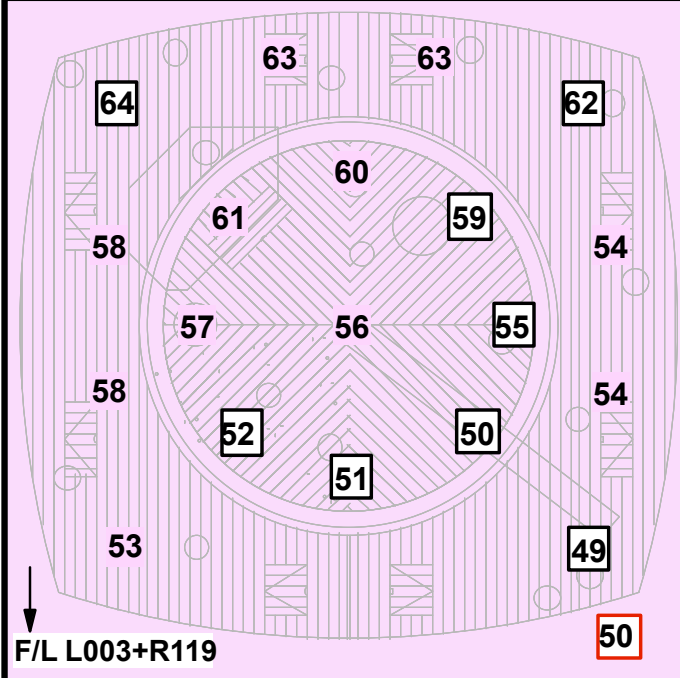

Pericles Magic Sheet

11-15-07

- 116-Riddle Special
- 130-Grain of Wheat N/S
- 131-Grain of Wheat W/E
- 132-Grain of Wheat Above Grid
- 133-Star Practicals
- 134-Star Practicals
- 135-Star Practicals
- 136-Globe Practical
- 137-Globe Practicals
- 194-Fogger
- 195-Hazer
- 196-House Lights

- 151-South SP
- 152-North SP

- 179-Grid Lightning
- 182-Grid Lightning

- 185-Lightning East
- 188-Lightning West
- 191-Lightning North

| | Northwest | SouthEast |
|-------------|-----------|-----------|
| Intensity | 145 | 169 |
| Pan Coarse | 146 | 170 |
| Pan Fine | 147 | 171 |
| Tilt Coarse | 148 | 172 |
| Tilt Fine | 149 | 173 |
| Iris | 150 | 174 |