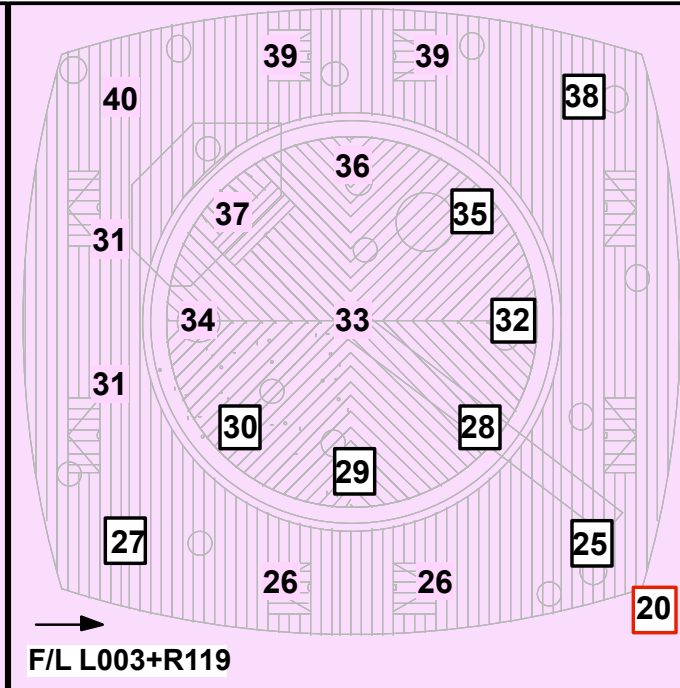

Pericles Magic Sheet

11-15-07

- 116-Riddle Special
- 130-Grain of Wheat N/S
- 131-Grain of Wheat W/E
- 132-Grain of Wheat Above Grid
- 133-Star Practicals
- 134-Star Practicals
- 135-Star Practicals
- 136-Globe Practical
- 137-Globe Practicals
- 194-Fogger
- 195-Hazer
- 196-House Lights

- 151-South SP
- 152-North SP

- 179-Grid Lightning
- 182-Grid Lightning

- 185-Lightning East
- 188-Lightning West
- 191-Lightning North

| | Northwest | SouthEast |
|-------------|-----------|-----------|
| Intensity | 145 | 169 |
| Pan Coarse | 146 | 170 |
| Pan Fine | 147 | 171 |
| Tilt Coarse | 148 | 172 |
| Tilt Fine | 149 | 173 |
| Iris | 150 | 174 |