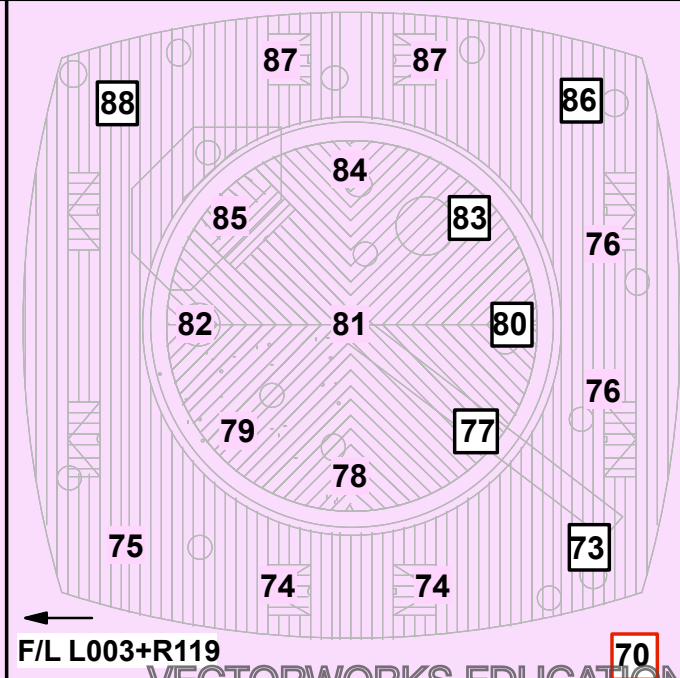

Pericles Magic Sheet

11-15-07

- 116-Riddle Special
- 130-Grain of Wheat N/S
- 131-Grain of Wheat W/E
- 132-Grain of Wheat Above Grid
- 133-Star Practicals
- 134-Star Practicals
- 135-Star Practicals
- 136-Globe Practical
- 137-Globe Practicals
- 194-Fogger
- 195-Hazer
- 196-House Lights

- 151-South SP
- 152-North SP

- 179-Grid Lightning
- 182-Grid Lightning

- 185-Lightning East
- 188-Lightning West
- 191-Lightning North

| | Northwest | SouthEast |
|-------------|-----------|-----------|
| Intensity | 145 | 169 |
| Pan Coarse | 146 | 170 |
| Pan Fine | 147 | 171 |
| Tilt Coarse | 148 | 172 |
| Tilt Fine | 149 | 173 |
| Iris | 150 | 174 |