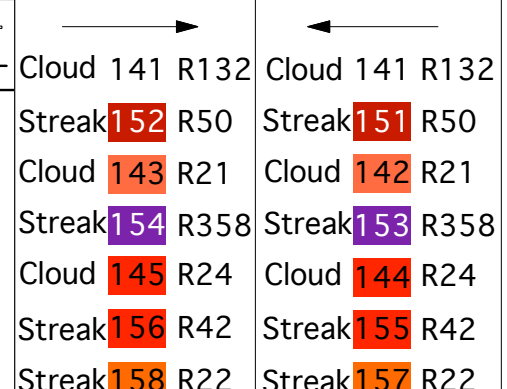

Pride & Prejudice Magic Sheet

Lighting Design: Christian DeAngelis

Assoc. Lighting Design: Dustin Bixler
Ass. Lighting Design: Margaret York

Revision 2