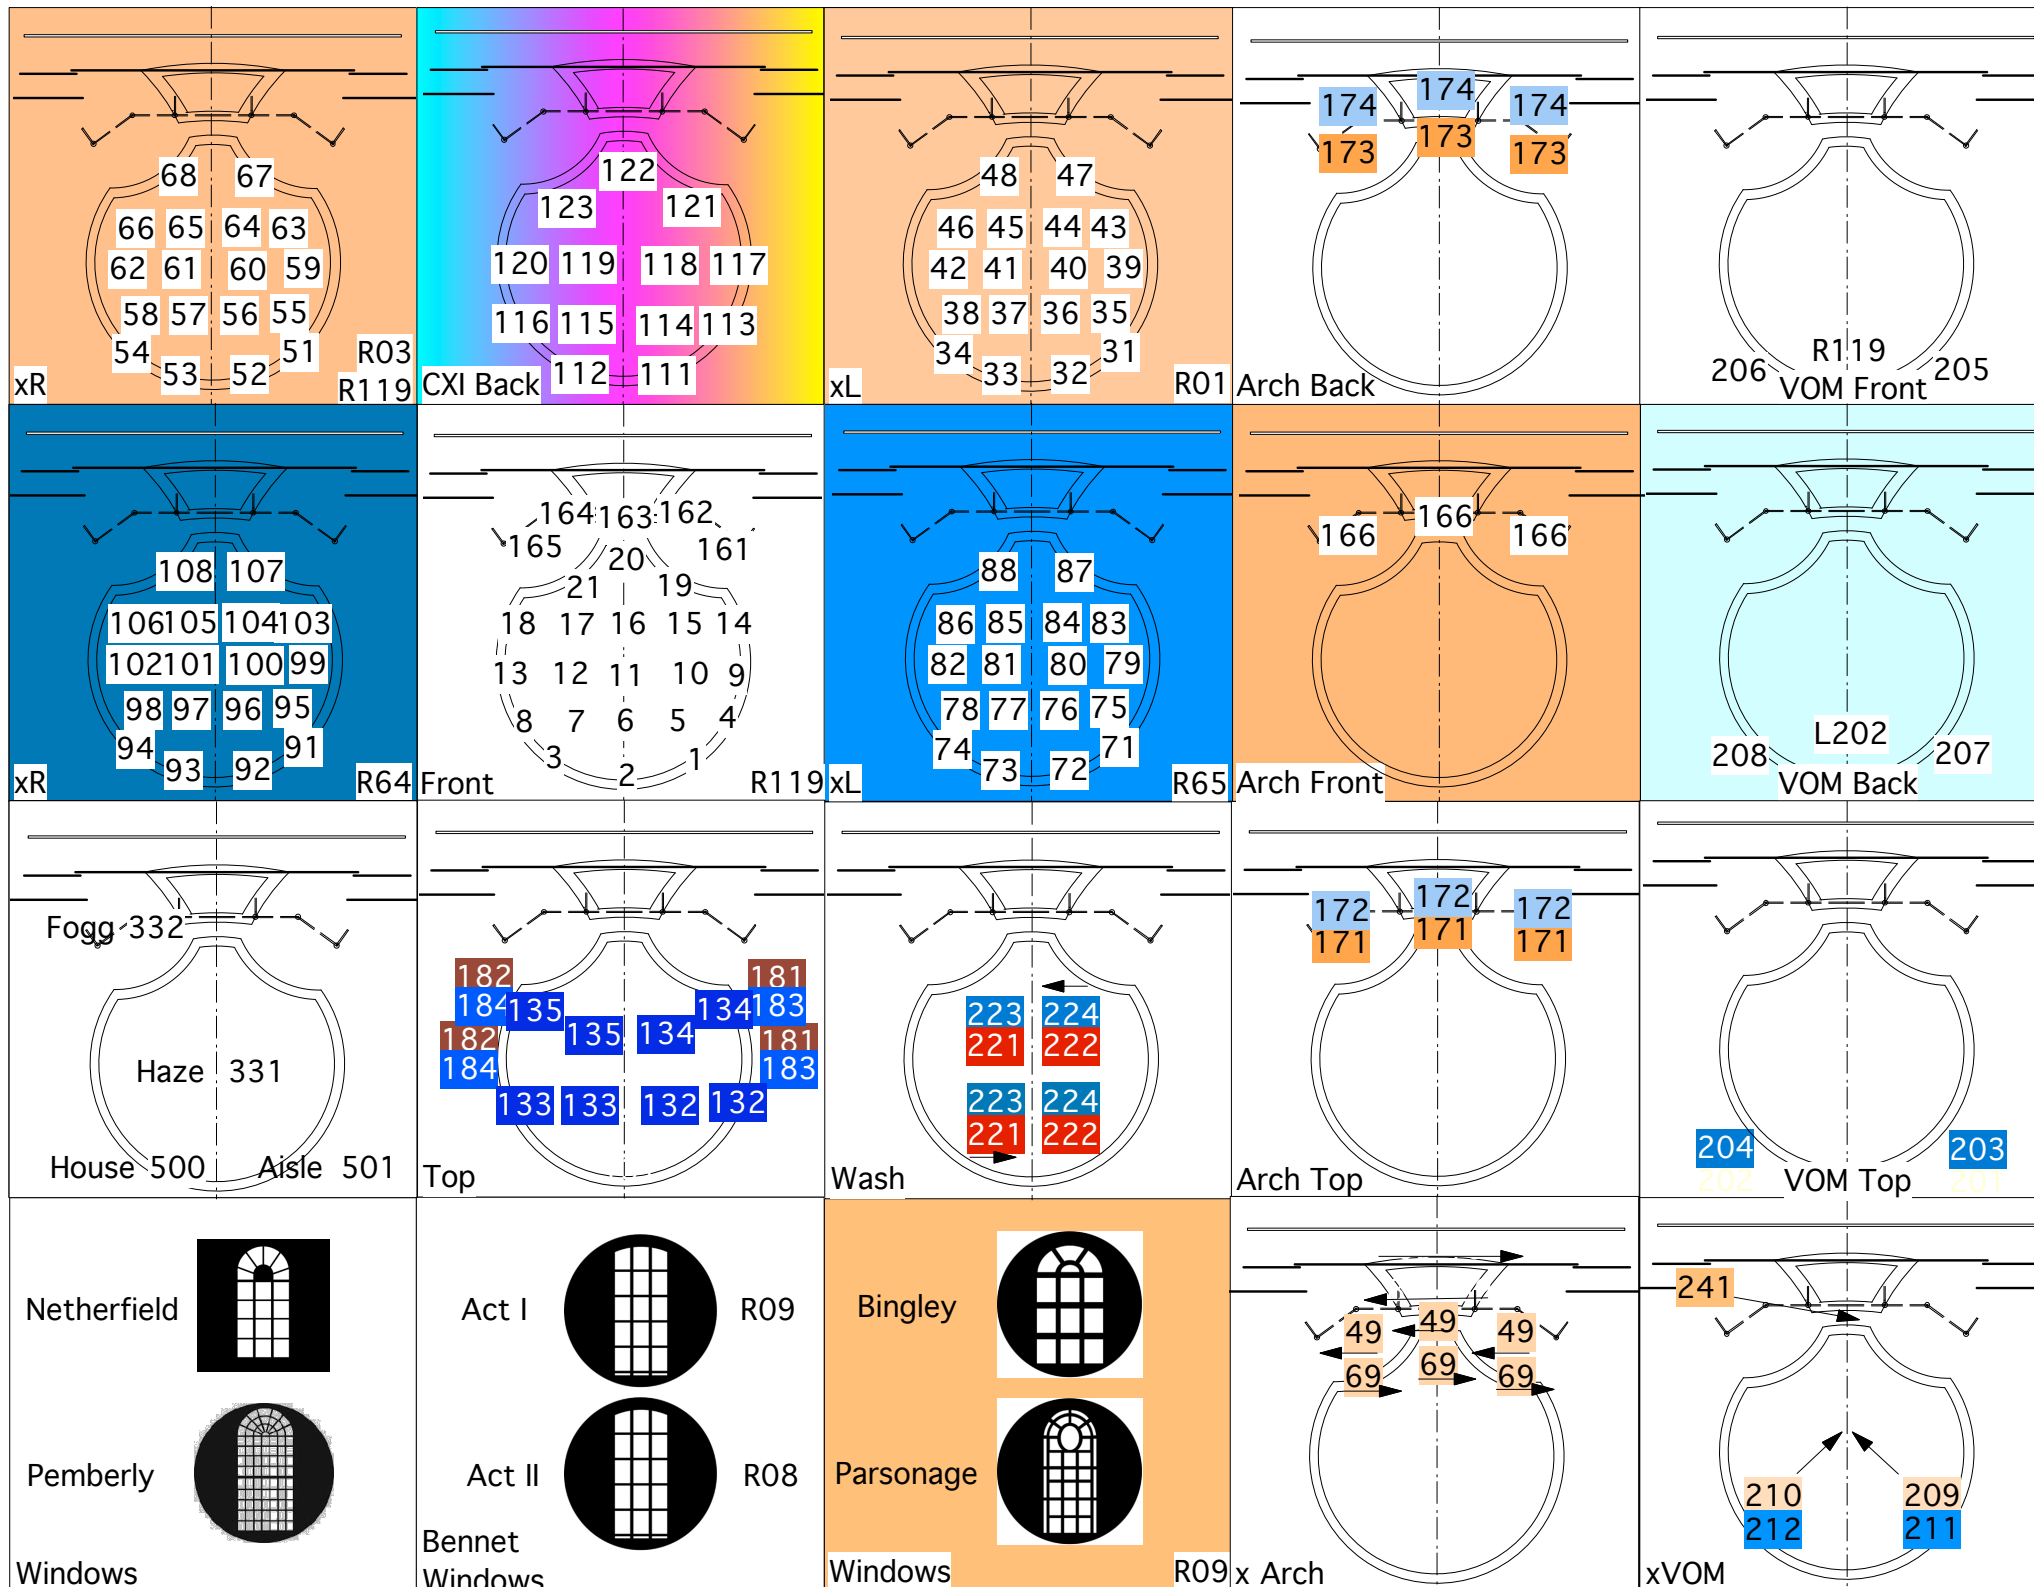

Pride & Prejudice Magic Sheet

Lighting Design: Christian DeAngelis

Assoc. Lighting Design: Dustin Bixler
Ass. Lighting Design: Margaret York

Revision 2