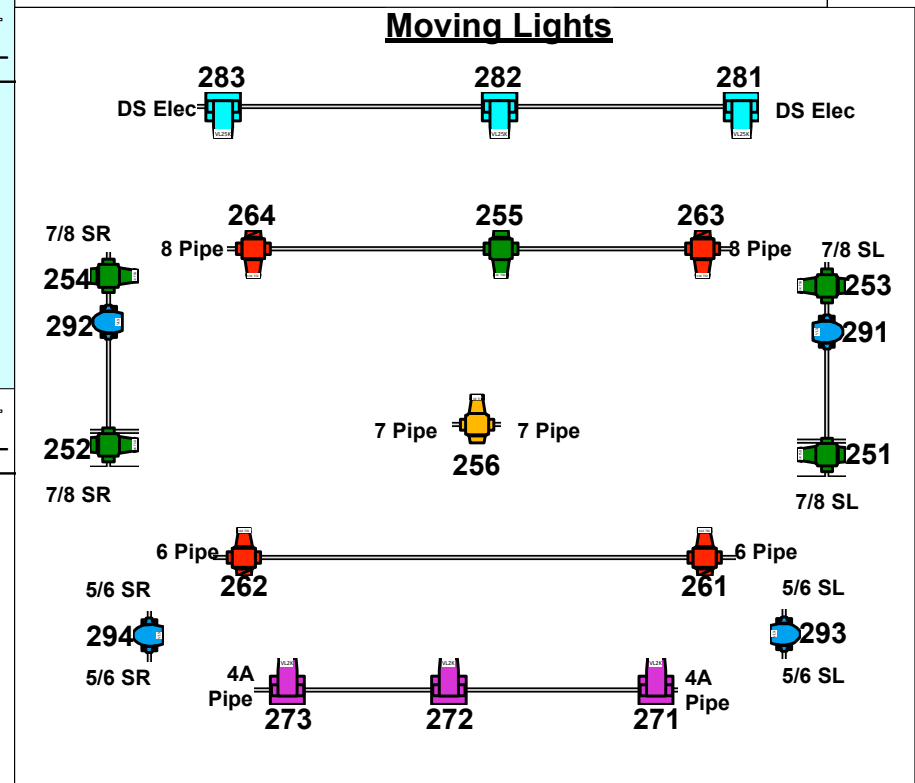

Pride & Prejudice Magic Sheet

Lighting Design: Christian DeAngelis

Assoc. Lighting Design: Dustin Bixler
Ass. Lighting Design: Margaret York

Revision 2