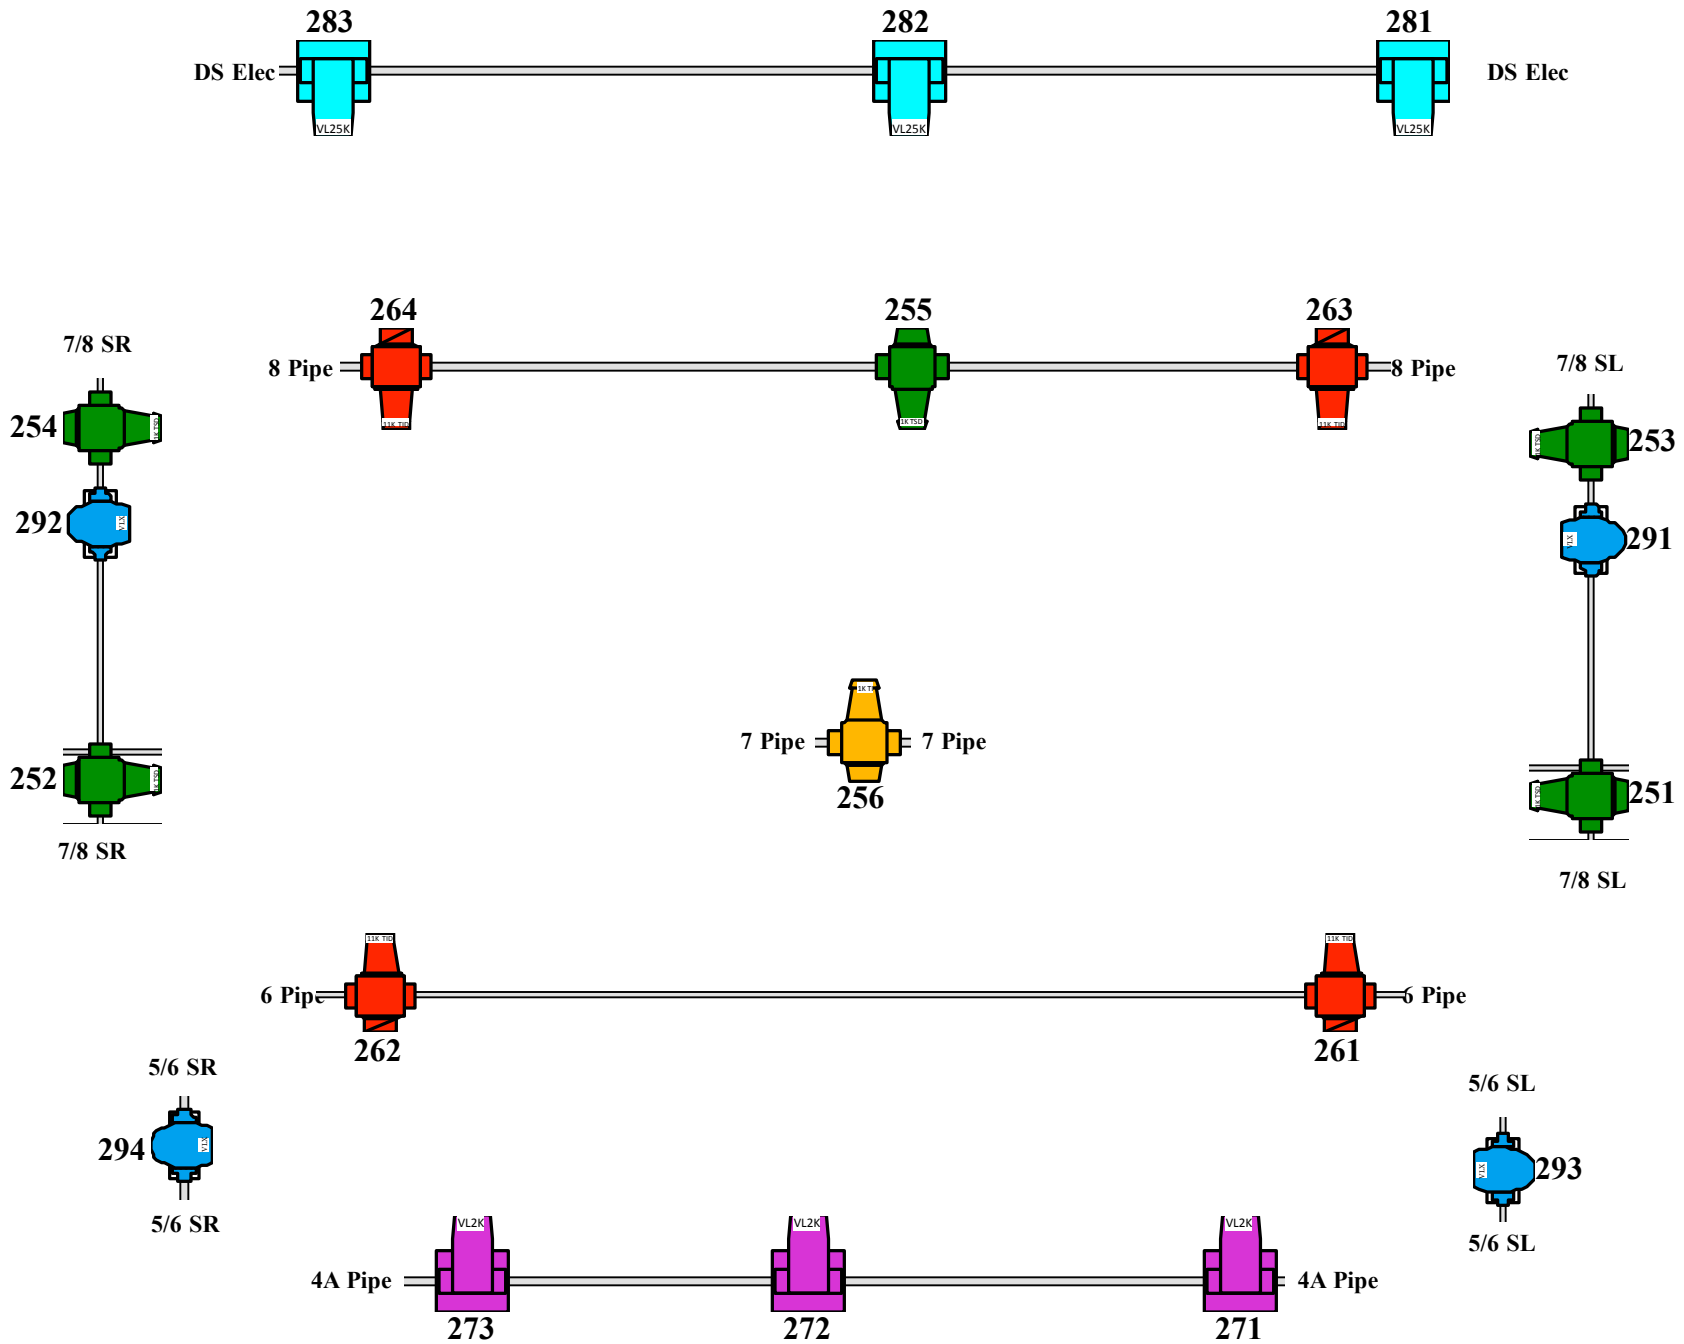

Moving Light Magic Sheet