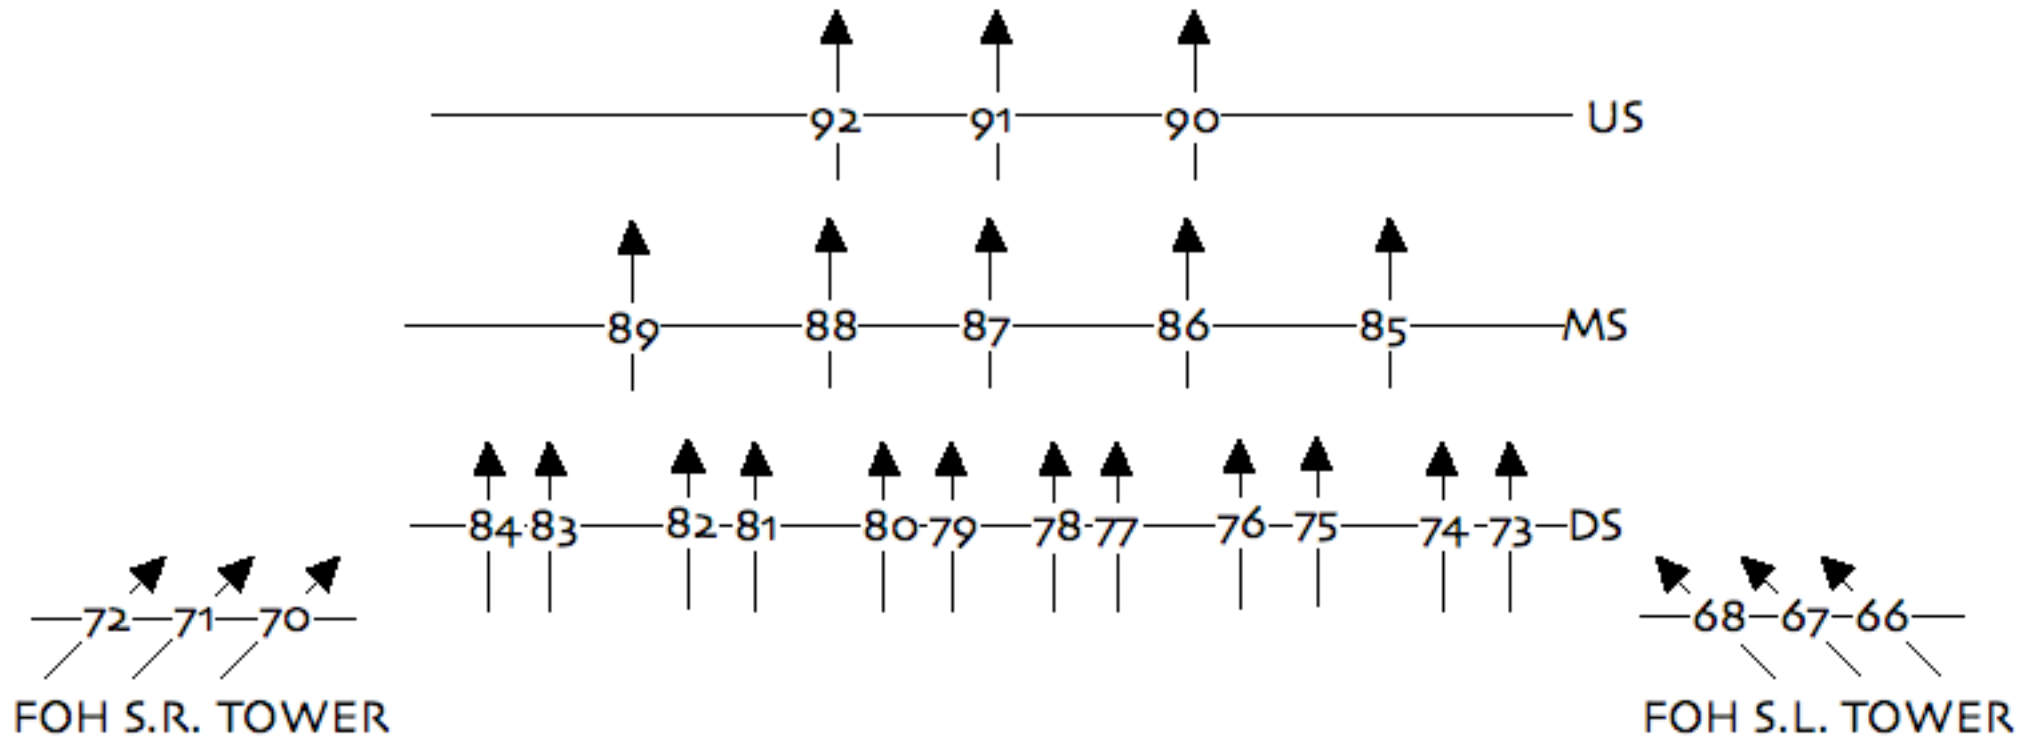

# SUMMERSTAGE 2010 LIGHTING MAGIC SHEET

## ALL SPECIAL 26^ SOURCE 4 IRIS

## OTHER ON STAGE CHANNELS

69 ANNOUNCE SPECIALS  
96 DJ BOOTH SPECIAL

WORKS 107  
HOUSE 108  
SIGNAGE 110

ALL TWO-FERING IS HARD WIRED, NO RE-HANG OR REPATCH,  
 NO REMOVAL OF LIGHTS FOR SETS  
 DANCE BOOM SET UP OPTIONAL,  
 DANCE BOOMS USL + USR CAN BE USED AS UPSTAGE GROUND ROW