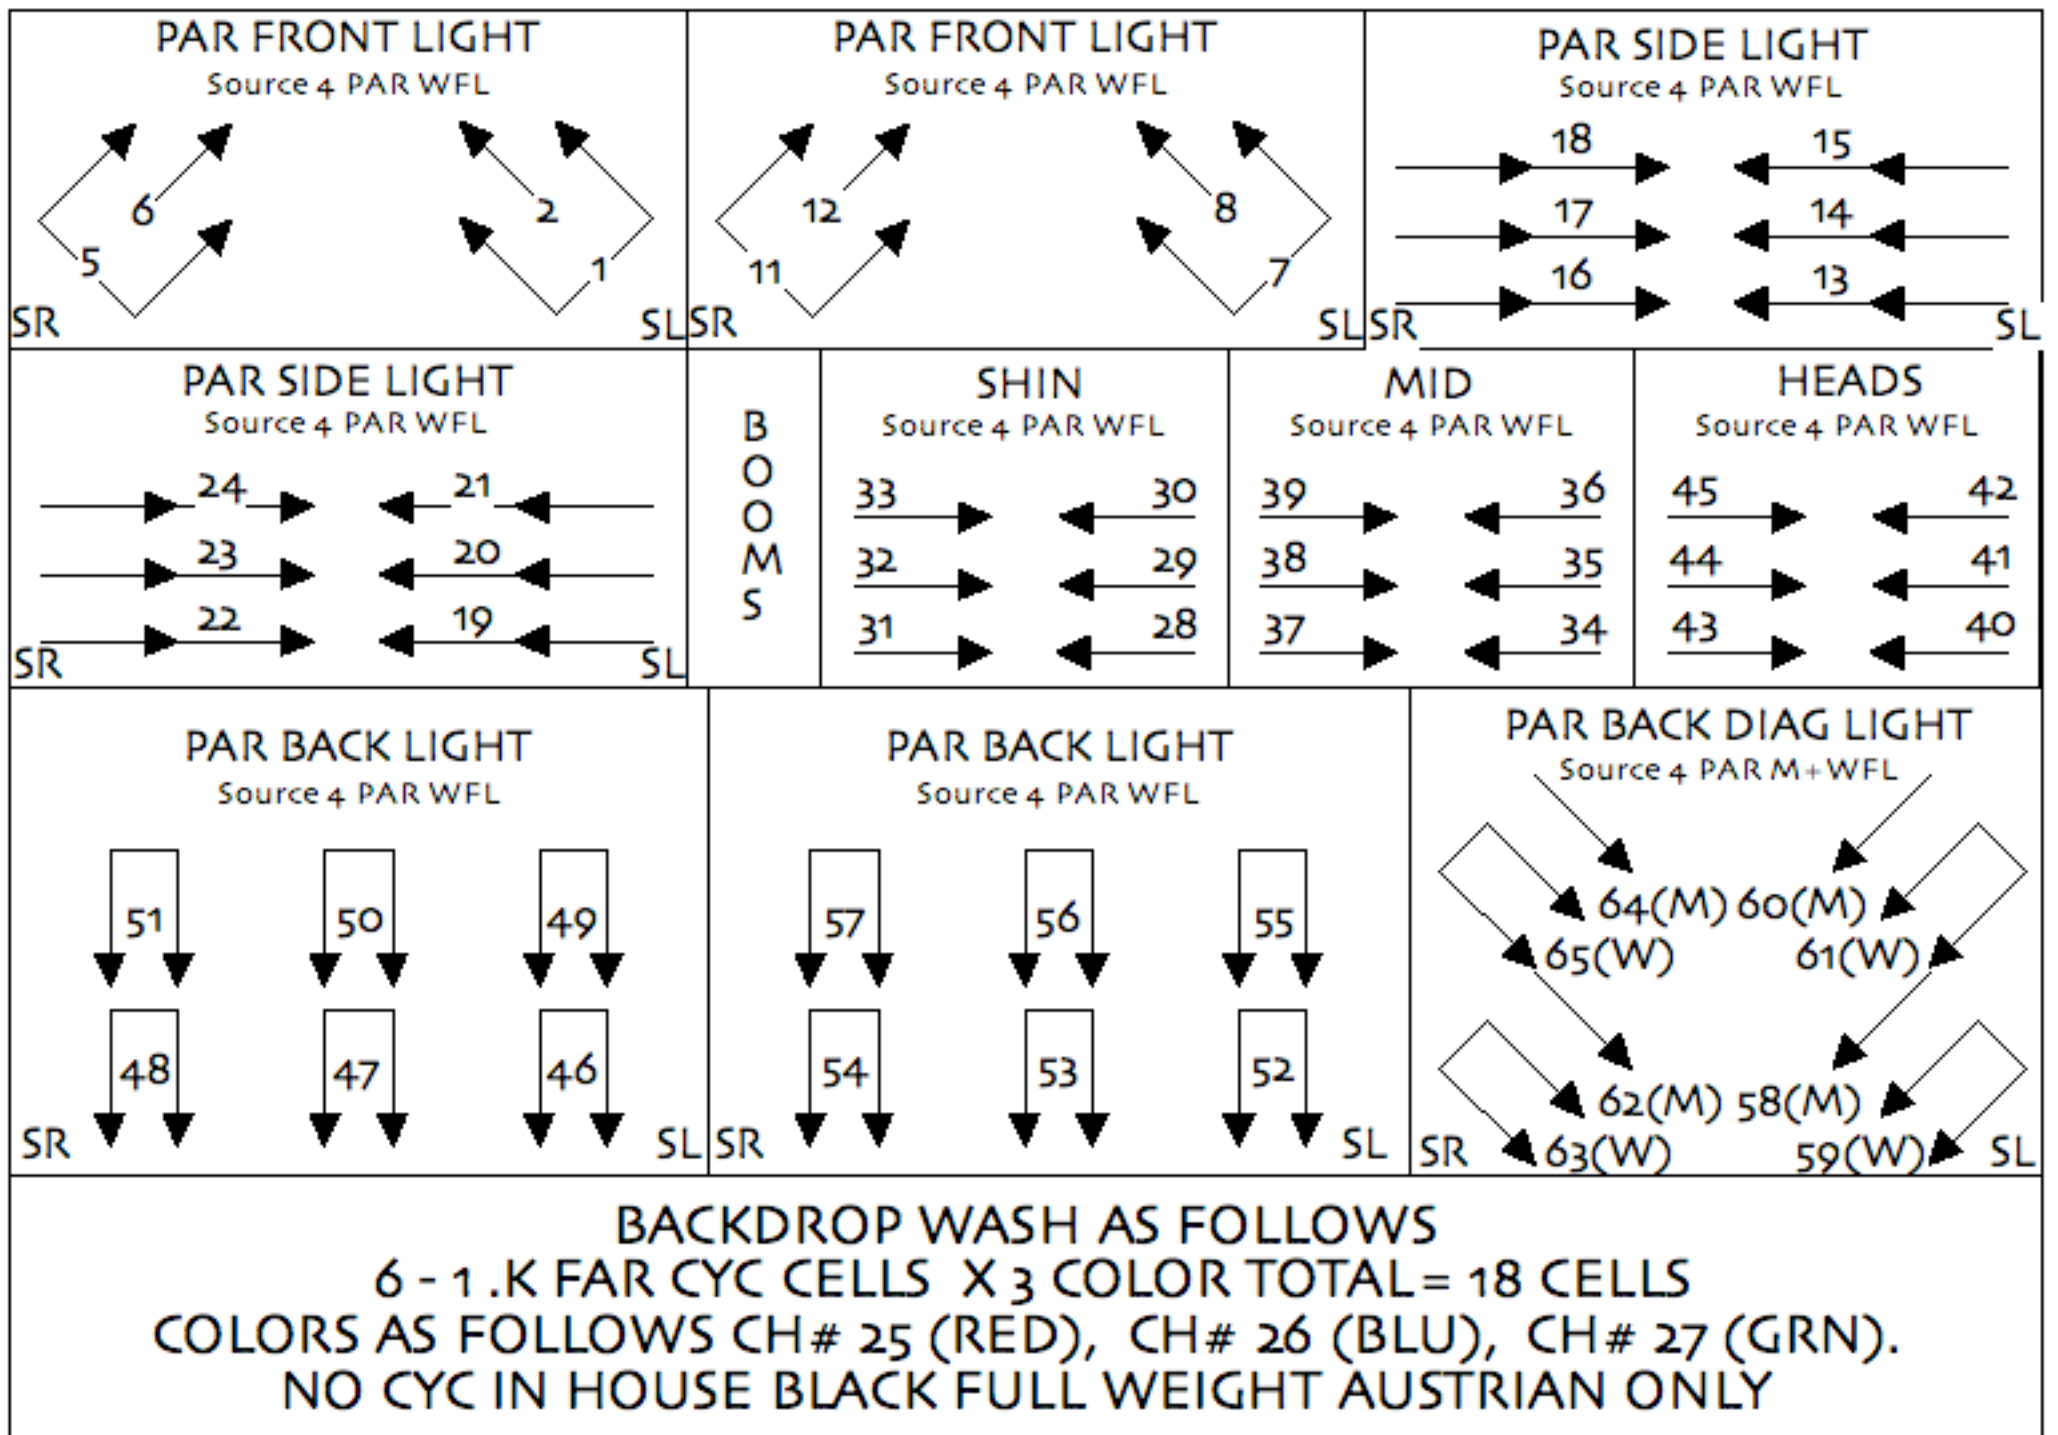

# SUMMERSTAGE 2010 LIGHTING MAGIC SHEET

## ALL SPECIAL 26^ SOURCE 4 IRIS

## OTHER ON STAGE CHANNELS

69 ANNOUNCE SPECIALS  
96 DJ BOOTH SPECIAL

WORKS 107  
HOUSE 108  
SIGNAGE 110

ALL TWO-FERING IS HARD WIRED, NO RE-HANG OR REPATCH,  
 NO REMOVAL OF LIGHTS FOR SETS  
 DANCE BOOM SET UP OPTIONAL,  
 DANCE BOOMS USL + USR CAN BE USED AS UPSTAGE GROUND ROW