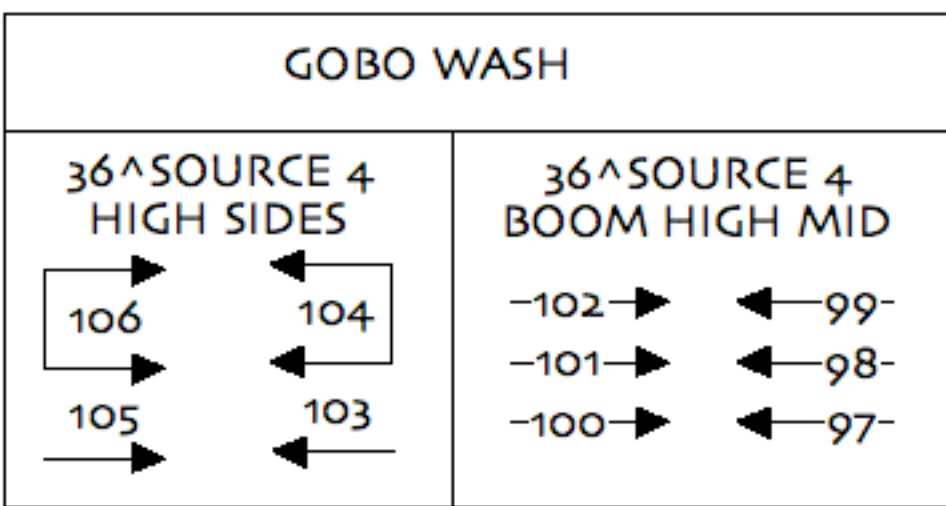

ALL SPECIAL 26^ SOURCE 4 IRIS

OTHER ON STAGE CHANNELS

69 ANNOUNCE SPECIALS
96 DJ BOOTH SPECIAL

WORKS 107
HOUSE 108
SIGNAGE 110

ALL TWO-FERING IS HARD WIRED, NO RE-HANG OR REPATCH,
NO REMOVAL OF LIGHTS FOR SETS
DANCE BOOM SET UP OPTIONAL,
DANCE BOOMS USL + USR CAN BE USED AS UPSTAGE GROUND ROW