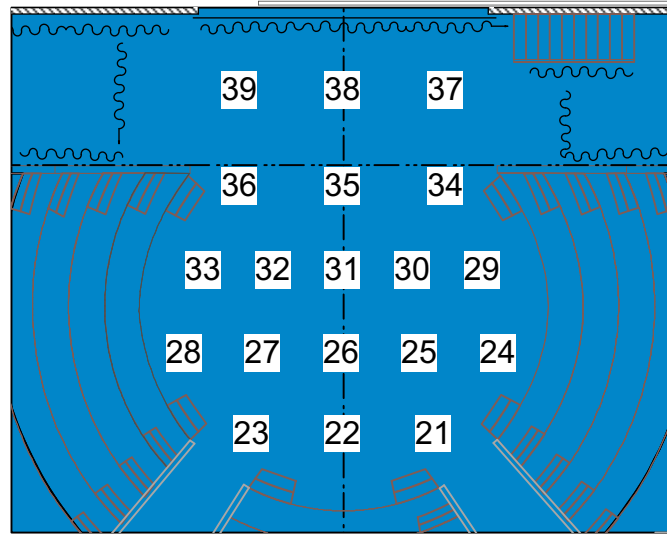

FRONT LIGHT WARM
R08

FRONT LIGHT COOL
R63

HIGH SIDE <
R54

HIGH SIDE >
R54

US - TOP R80
DS - TOP - CMY

CYC

ROVER - 243

HAZE 370

167

LOW SIDE <
R09

LOW SIDE >
R09

BOUNTIFUL TEMP
R3441 - G=R77109

HOUSTON WINDOW
CH 151

OTHER

MOVERS