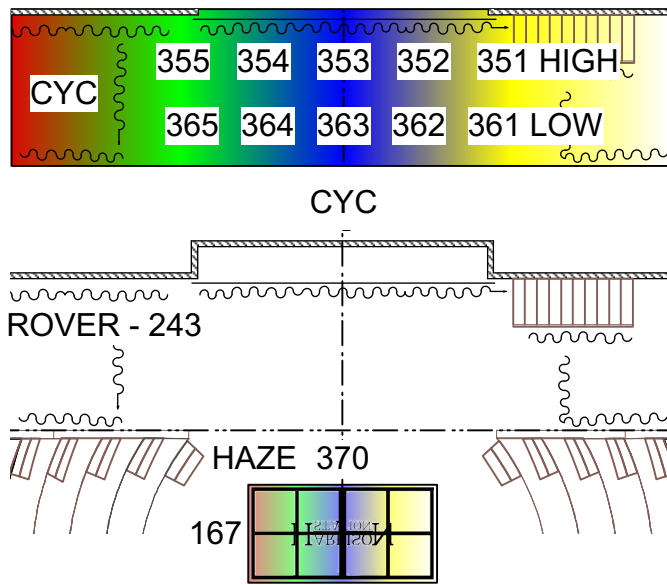

FRONT LIGHT WARM
R08

FRONT LIGHT COOL
R63

HIGH SIDE <
R54

HIGH SIDE >
R54

US - TOP R80
DS - TOP - CMY

CYC

ROVER - 243

HAZE 370

167

LOW SIDE <
R09

LOW SIDE >
R09

BOUNTIFUL TEMP
R3441 - G=R77109

HOUSTON WINDOW
CH 151

OTHER

MOVERS