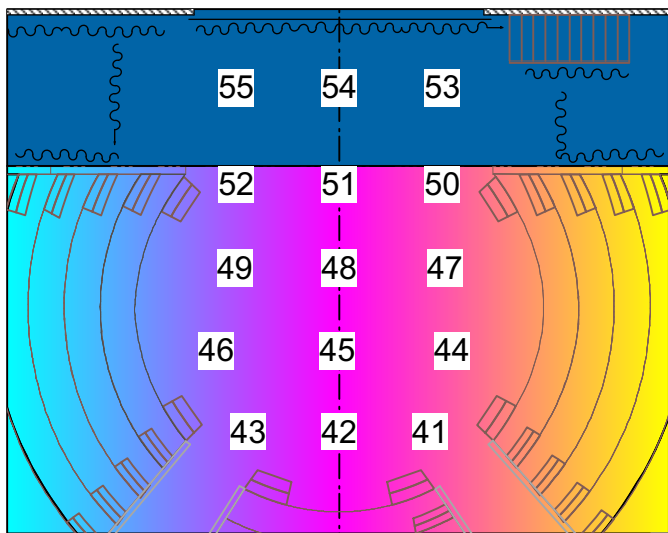

US - TOP R80
DS - TOP - CMY