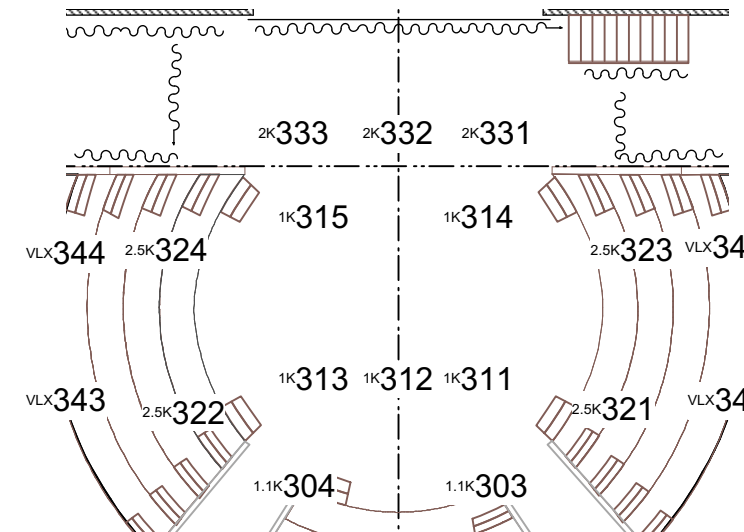

167

LOW SIDE <
R09

LOW SIDE >
R09

BOUNTIFUL TEMP
R3441 - G=R77109

HOUSTON WINDOW
CH 151

OTHER

MOVERS