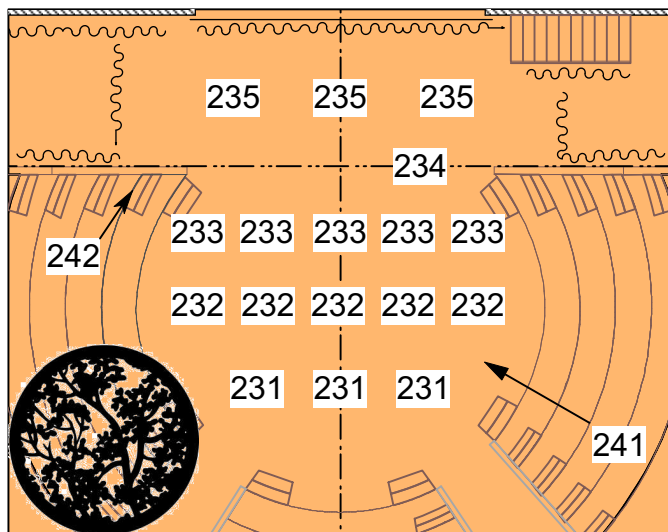

FRONT LIGHT WARM
R08

FRONT LIGHT COOL
R63

HIGH SIDE <
R54

HIGH SIDE >
R54

US - TOP R80
DS - TOP - CMY

CYC

ROVER - 243

HAZE 370

167

LOW SIDE <
R09

LOW SIDE >
R09

BOUNTIFUL TEMP
R3441 - G=R77109

HOUSTON WINDOW
CH 151

OTHER

MOVERS