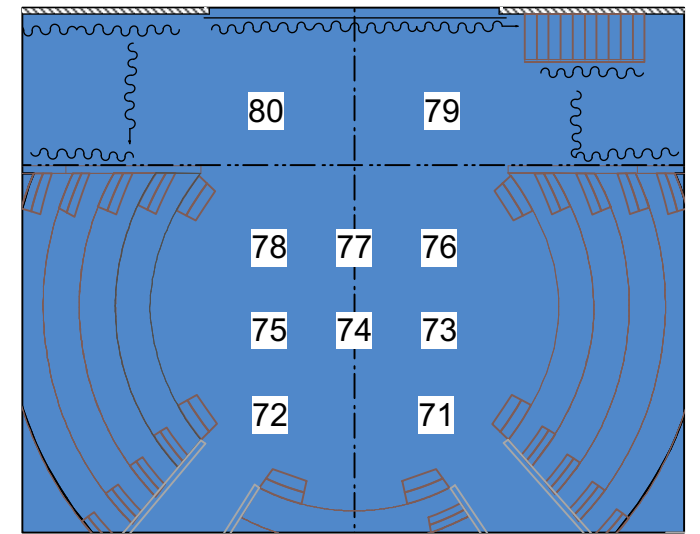

HIGH SIDE >
R54