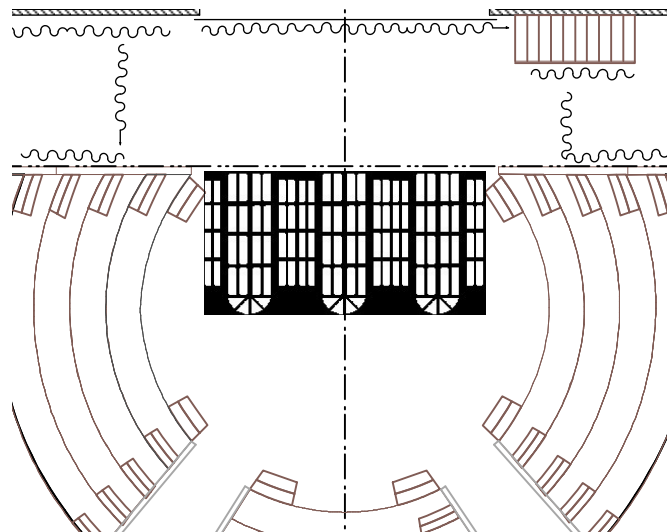

167

LOW SIDE <
R09

LOW SIDE >
R09

BOUNTIFUL TEMP
R3441 - G=R77109

HOUSTON WINDOW
CH 151

OTHER

MOVERS