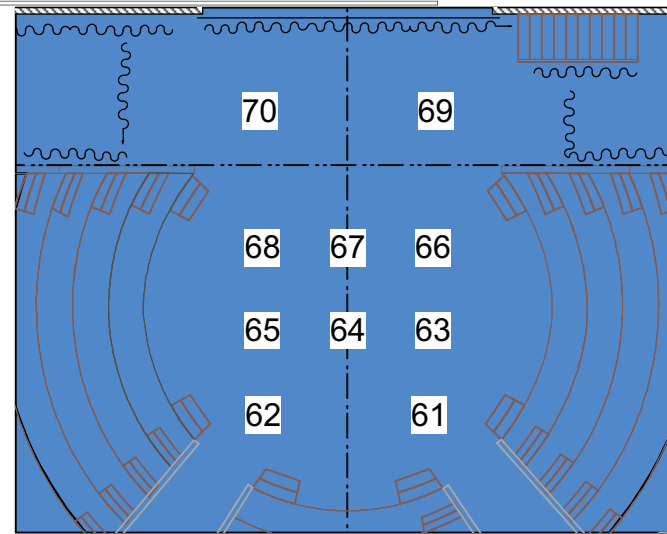

HIGH SIDE <
R54