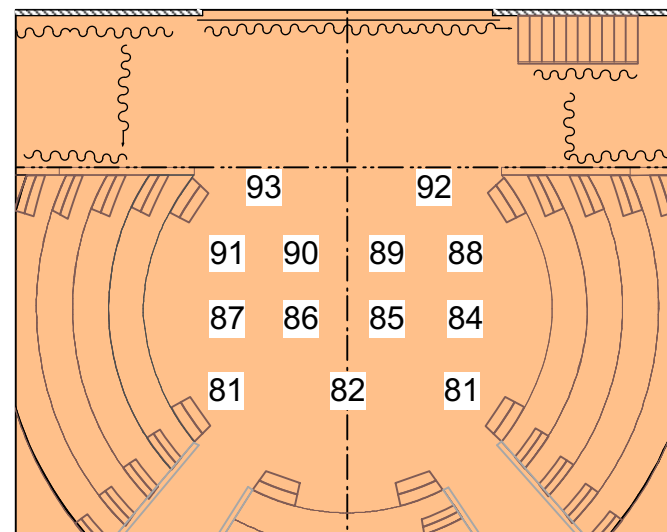

167

LOW SIDE <
R09

LOW SIDE >
R09

BOUNTIFUL TEMP
R3441 - G=R77109

HOUSTON WINDOW
CH 151

OTHER

MOVERS