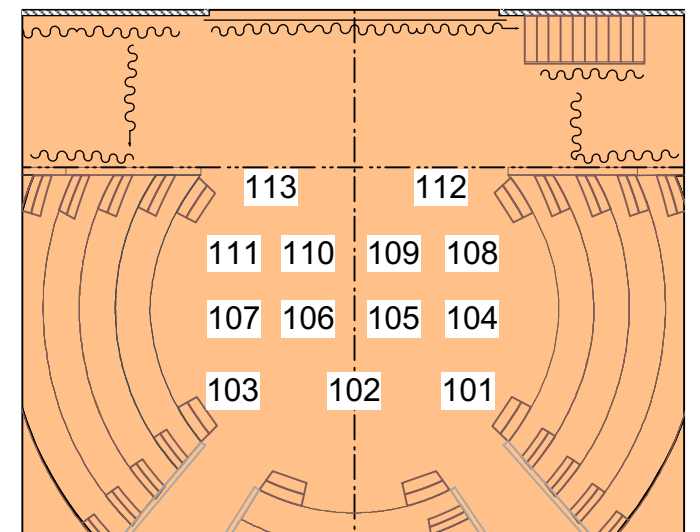

167

LOW SIDE <
R09

LOW SIDE >
R09

BOUNTIFUL TEMP
R3441 - G=R77109

HOUSTON WINDOW
CH 151

OTHER

MOVERS