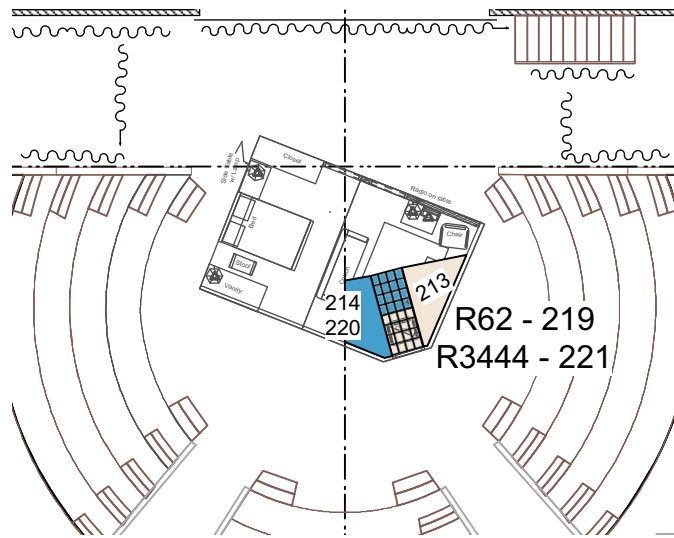

FRONT WARM
R02

FRONT COOL
L201

APT TOP WARM
R16

APT TOP COOL
L201

APT SIDE
R54

APARTMENT WINDOWS

APARTMENT SPECIALS

APT PRACTICALS

MAGIC SHEET

SCENE III
SPECIALS

SCENE V - VI
SPECIALS

MOVERS