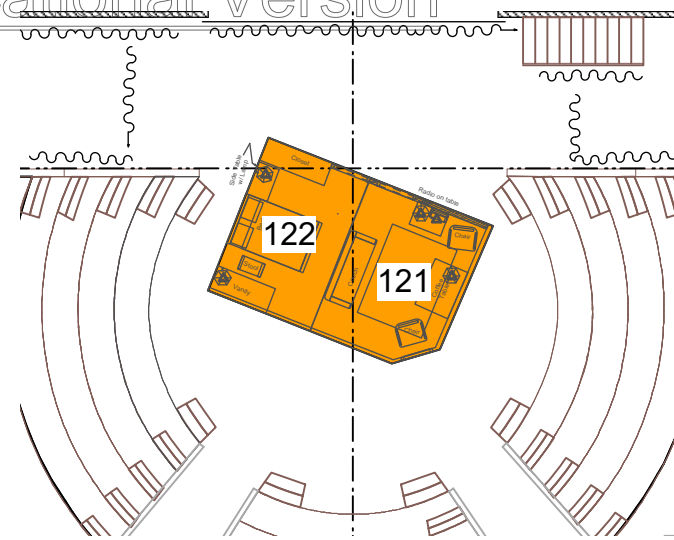

FRONT WARM
R02

FRONT COOL
L201

APT TOP WARM
R16

APT TOP COOL
L201

APT SIDE
R54

APARTMENT WINDOWS

APARTMENT SPECIALS

APT PRACTICALS

MAGIC SHEET

SCENE III
SPECIALS

SCENE V - VI
SPECIALS

MOVERS