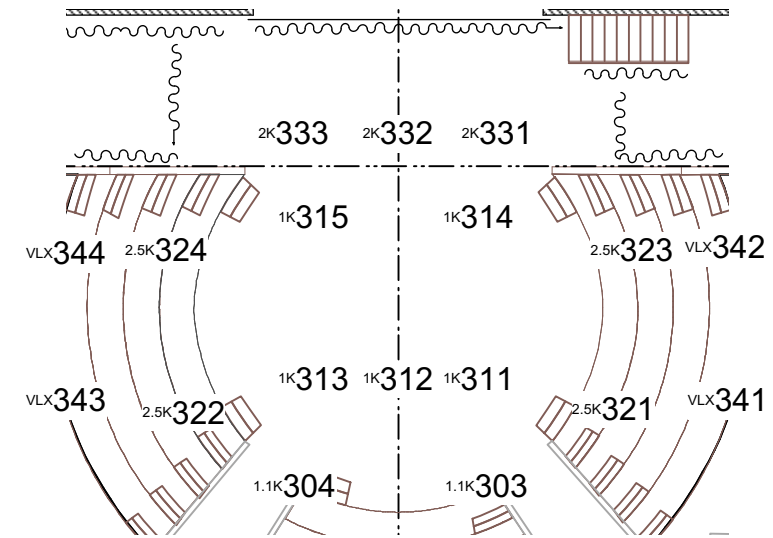

FRONT WARM
R02

FRONT COOL
L201

APT TOP WARM
R16

APT TOP COOL
L201

APT SIDE
R54

APARTMENT WINDOWS

APARTMENT SPECIALS

APT PRACTICALS

MAGIC SHEET

SCENE III
SPECIALS

SCENE V - VI
SPECIALS

MOVERS