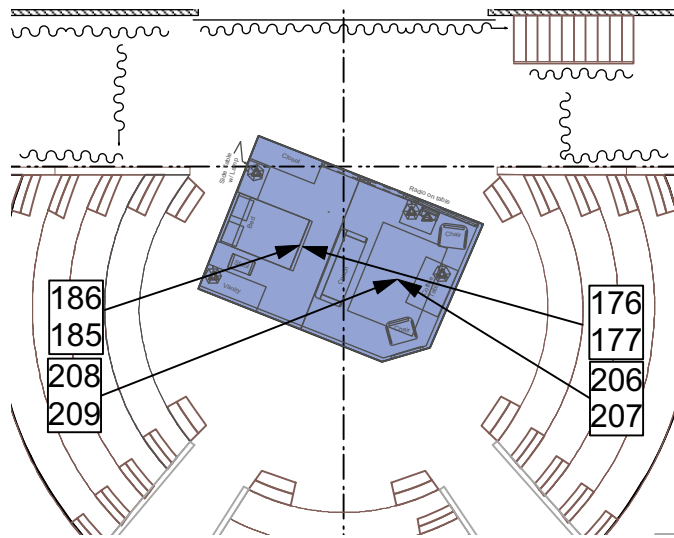

FRONT WARM
R02

FRONT COOL
L201

APT TOP WARM
R16

APT TOP COOL
L201

APT SIDE
R54

APARTMENT WINDOWS

APARTMENT SPECIALS

APT PRACTICALS

MAGIC SHEET

SCENE III
SPECIALS

SCENE V - VI
SPECIALS

MOVERS