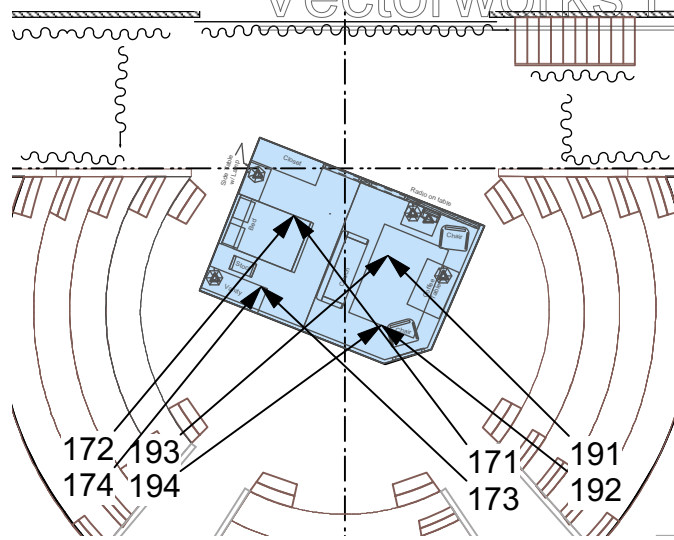

FRONT WARM
R02

FRONT COOL
L201

APT TOP WARM
R16

APT TOP COOL
L201

APT SIDE
R54

APARTMENT WINDOWS

APARTMENT SPECIALS

APT PRACTICALS

MAGIC SHEET

SCENE III
SPECIALS

SCENE V - VI
SPECIALS

MOVERS