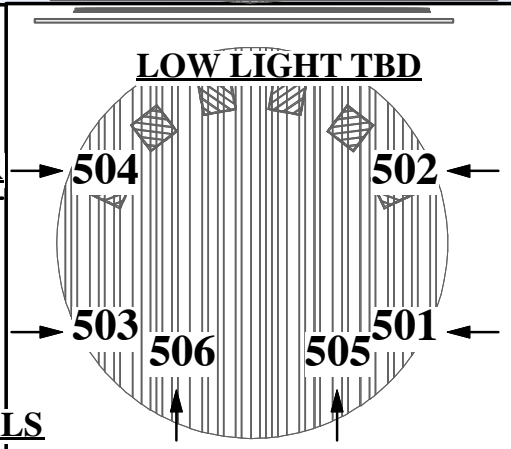

HOSPITAL **Q42** ERIC **Q26** MAXINE'S **Q136** BISHOP **Q46** OFFICE **Q38** PROJECT **Q34**