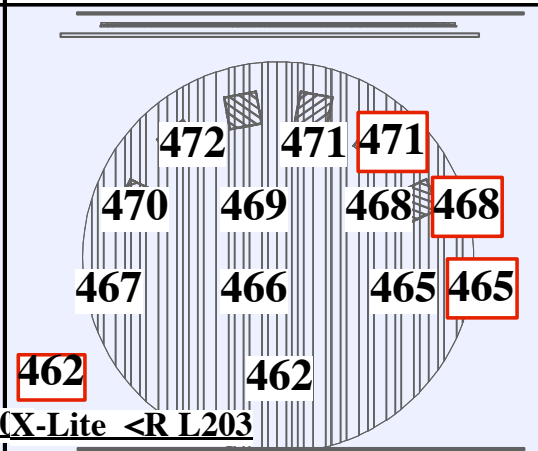

- | DOUSER | CUBES |
|----------------|-------|
| 61 | 60 |
| HAZER | |
| 62 | |
| OFF LEFT | |
| 40 | |
| OFF RIGHT | |
| 41 | |
| SPECIALS | |
| 441-T/L Ctr | |
| 442-B/L Cube 5 | |
| 443-B/L Ctr | |
| 444-Shaft | |