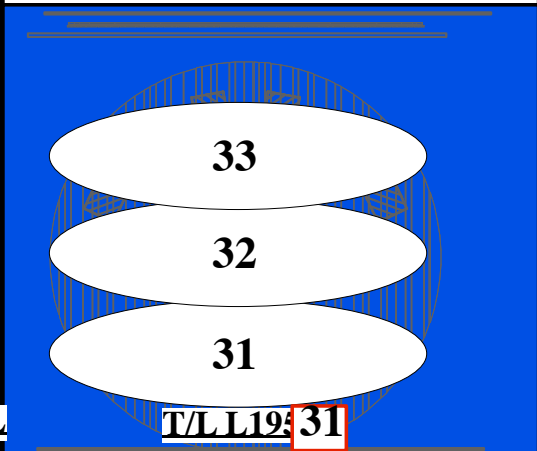

- | DOUSER | CUBES |
|----------------|-------|
| 61 | 60 |
| HAZER | |
| 62 | |
| OFF LEFT | |
| 40 | |
| OFF RIGHT | |
| 41 | |
| SPECIALS | |
| 441-T/L Ctr | |
| 442-B/L Cube 5 | |
| 443-B/L Ctr | |
| 444-Shaft | |

- | SHINS R132 |
|---------------------|
| 72 → ← 71 71 |

Lamp **SR SL**
91 85

Lamp **SR SL**
92 93

L-Cue Mirrors

57	54	51
58	55	52

R26 L195 L174

CYC COLOR

39 38 37