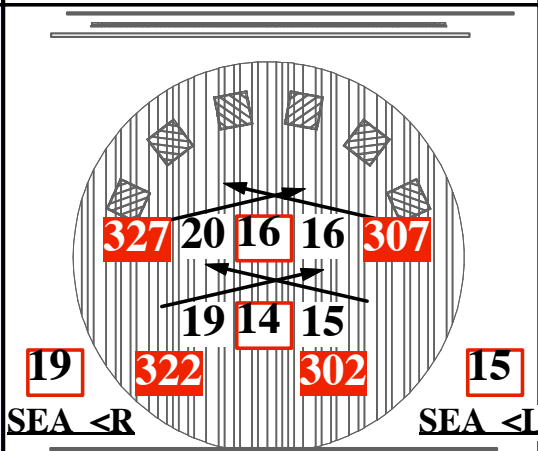

- | DOUSER | CUBES |
|----------------|-------|
| 61 | 60 |
| HAZER | |
| 62 | |
| OFF LEFT | |
| 40 | |
| OFF RIGHT | |
| 41 | |
| SPECIALS | |
| 441-T/L Ctr | |
| 442-B/L Cube 5 | |
| 443-B/L Ctr | |
| 444-Shaft | |

- | SHINS R132 |
|---------------------|
| 72 → ← 71 71 |

Lamp **SR SL**
91 85

Lamp **SR SL**
92 93

L-Cue Mirrors

57	54	51
58	55	52

R26 L195 L174

CYC COLOR

39 38 37