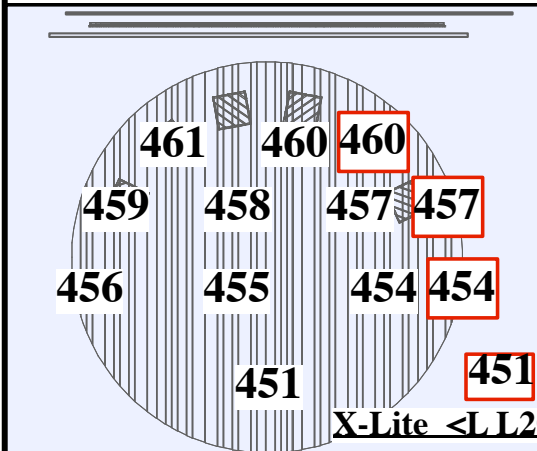

- | DOUSER | CUBES |
|----------------|-------|
| 61 | 60 |
| HAZER | |
| 62 | |
| OFF LEFT | |
| 40 | |
| OFF RIGHT | |
| 41 | |
| SPECIALS | |
| 441-T/L Ctr | |
| 442-B/L Cube 5 | |
| 443-B/L Ctr | |
| 444-Shaft | |