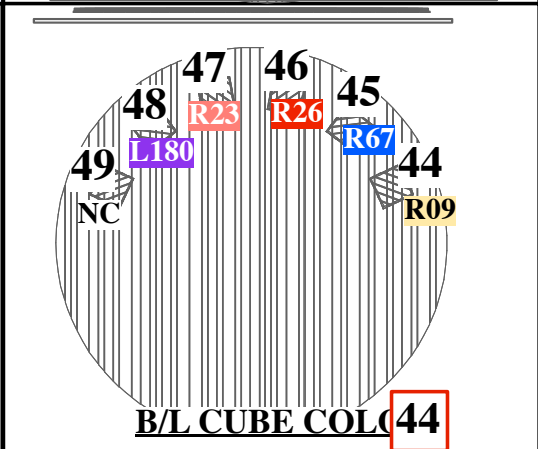

- | DOUSER | CUBES |
|----------------|-------|
| 61 | 60 |
| HAZER | |
| 62 | |
| OFF LEFT | |
| 40 | |
| OFF RIGHT | |
| 41 | |
| SPECIALS | |
| 441-T/L Ctr | |
| 442-B/L Cube 5 | |
| 443-B/L Ctr | |
| 444-Shaft | |

- | SHINS R132 |
|---------------------|
| 72 → ← 71 71 |

Lamp **SR SL**
91 85

Lamp **SR SL**
92 93

L-Cue Mirrors

57	54	51
58	55	52

R26 L195 L174

CYC COLOR

39 38 37

36 35 34

FRONT SPECIALS

HOSPITAL **Q42** ERIC **Q26** MAXINE'S **Q136** BISHOP **Q46** OFFICE **Q38** PROJECT **Q34**