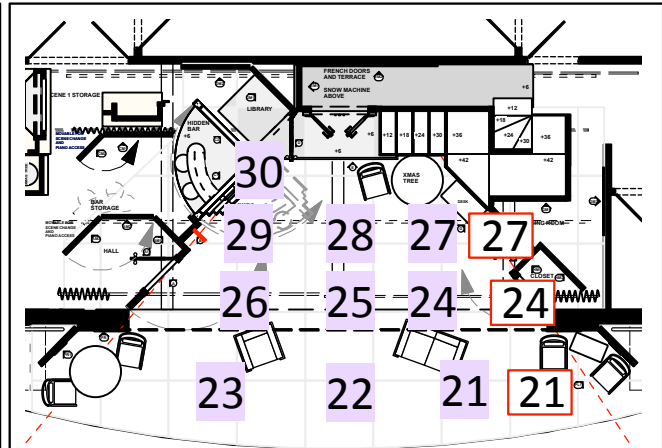

OUTS 43 TOP R68 40

- 91 INTENSITY US
- 92 RATE
- 97 INTENSITY
- 98 RATE DS

LIGHTNING

- INTENSITY 82 81 INTENSITY
- PAN 83 86 PAN
- TILT 84 87 TILT
- IRIS 88 85 IRIS
- I-QUE MIRRORS

OUTS 33 xR R51 30

FRONT LIGHT 10 OUTS 5

xL R51 20 OUTS 23