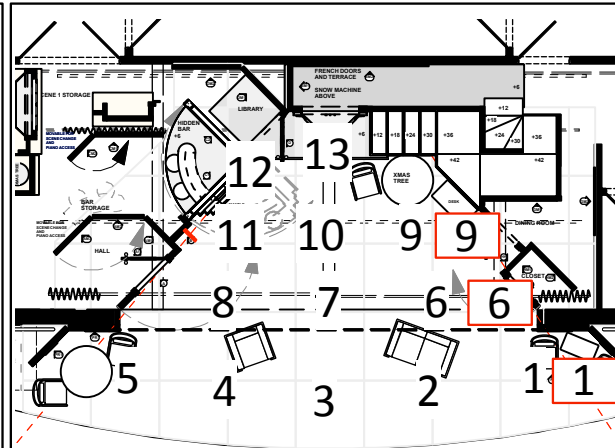

OUTS 43 TOP R68 40

- 91 INTENSITY US
- 92 RATE
- 97 INTENSITY
- 98 RATE DS

LIGHTNING

- INTENSITY 82 81 INTENSITY
- PAN 83 86 PAN
- TILT 84 87 TILT
- IRIS 88 85 IRIS
- I-QUE MIRRORS

OUTS 33 xR R51 30

FRONT LIGHT 10 OUTS 5

xL R51 20 OUTS 23