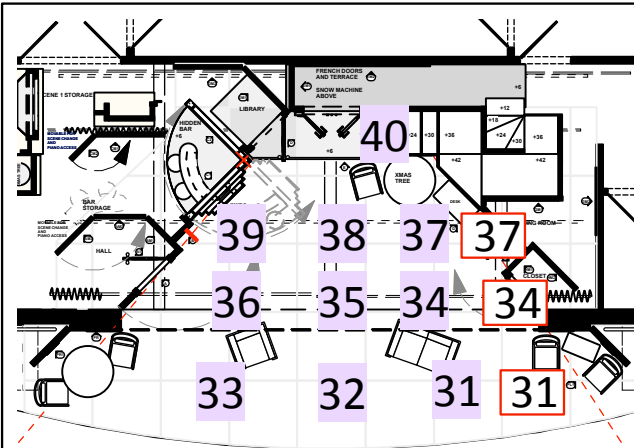

- 51 DOORS, HALLWAY
- 52 BACKDOOR
- 53 TOP SPECIAL 1E
- 54 SWORD SPECIAL
- 55 A1 MOONLIGHT
- 56 CHRISTMAS LGHTS
- 57 FIREPLACE
- 61 CURTAIN WARMERS
- 93 SNOW
- 94 ROTATOR

SPECIALS

60 59 58 58

OUTS 60 FOOTLIGHTS

OUTS 43 TOP R68 40

- 91 INTENSITY US
- 92 RATE
- 97 INTENSITY
- 98 RATE DS

LIGHTNING

- INTENSITY 82 81 INTENSITY
- PAN 83 86 PAN
- TILT 84 87 TILT
- IRIS 88 85 IRIS
- I-QUE MIRRORS

OUTS 33 xR R51 30

FRONT LIGHT 10 OUTS 5

xL R51 20 OUTS 23