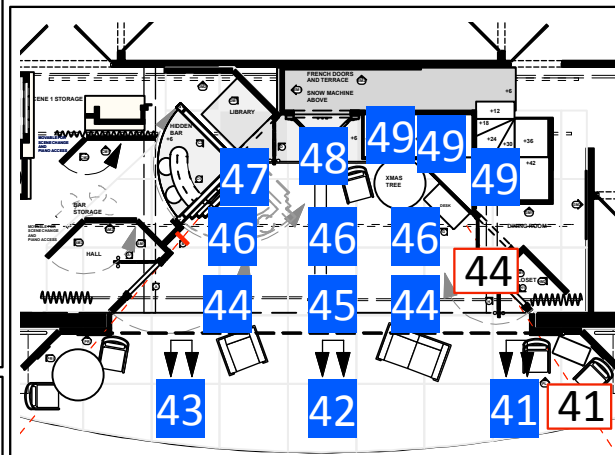

- 51 DOORS, HALLWAY
- 52 BACKDOOR
- 53 TOP SPECIAL 1E
- 54 SWORD SPECIAL
- 55 A1 MOONLIGHT
- 56 CHRISTMAS LGHTS
- 57 FIREPLACE
- 61 CURTAIN WARMERS
- 93 SNOW
- 94 ROTATOR

SPECIALS

60 59 58 58

OUTS 60 FOOTLIGHTS

OUTS 43 TOP R68 40

- 91 INTENSITY US
- 92 RATE
- 97 INTENSITY
- 98 RATE DS

LIGHTNING

- INTENSITY 82 81 INTENSITY
- PAN 83 86 PAN
- TILT 84 87 TILT
- IRIS 88 85 IRIS
- I-QUE MIRRORS

OUTS 33 xR R51 30

FRONT LIGHT 10 OUTS 5

xL R51 20 OUTS 23