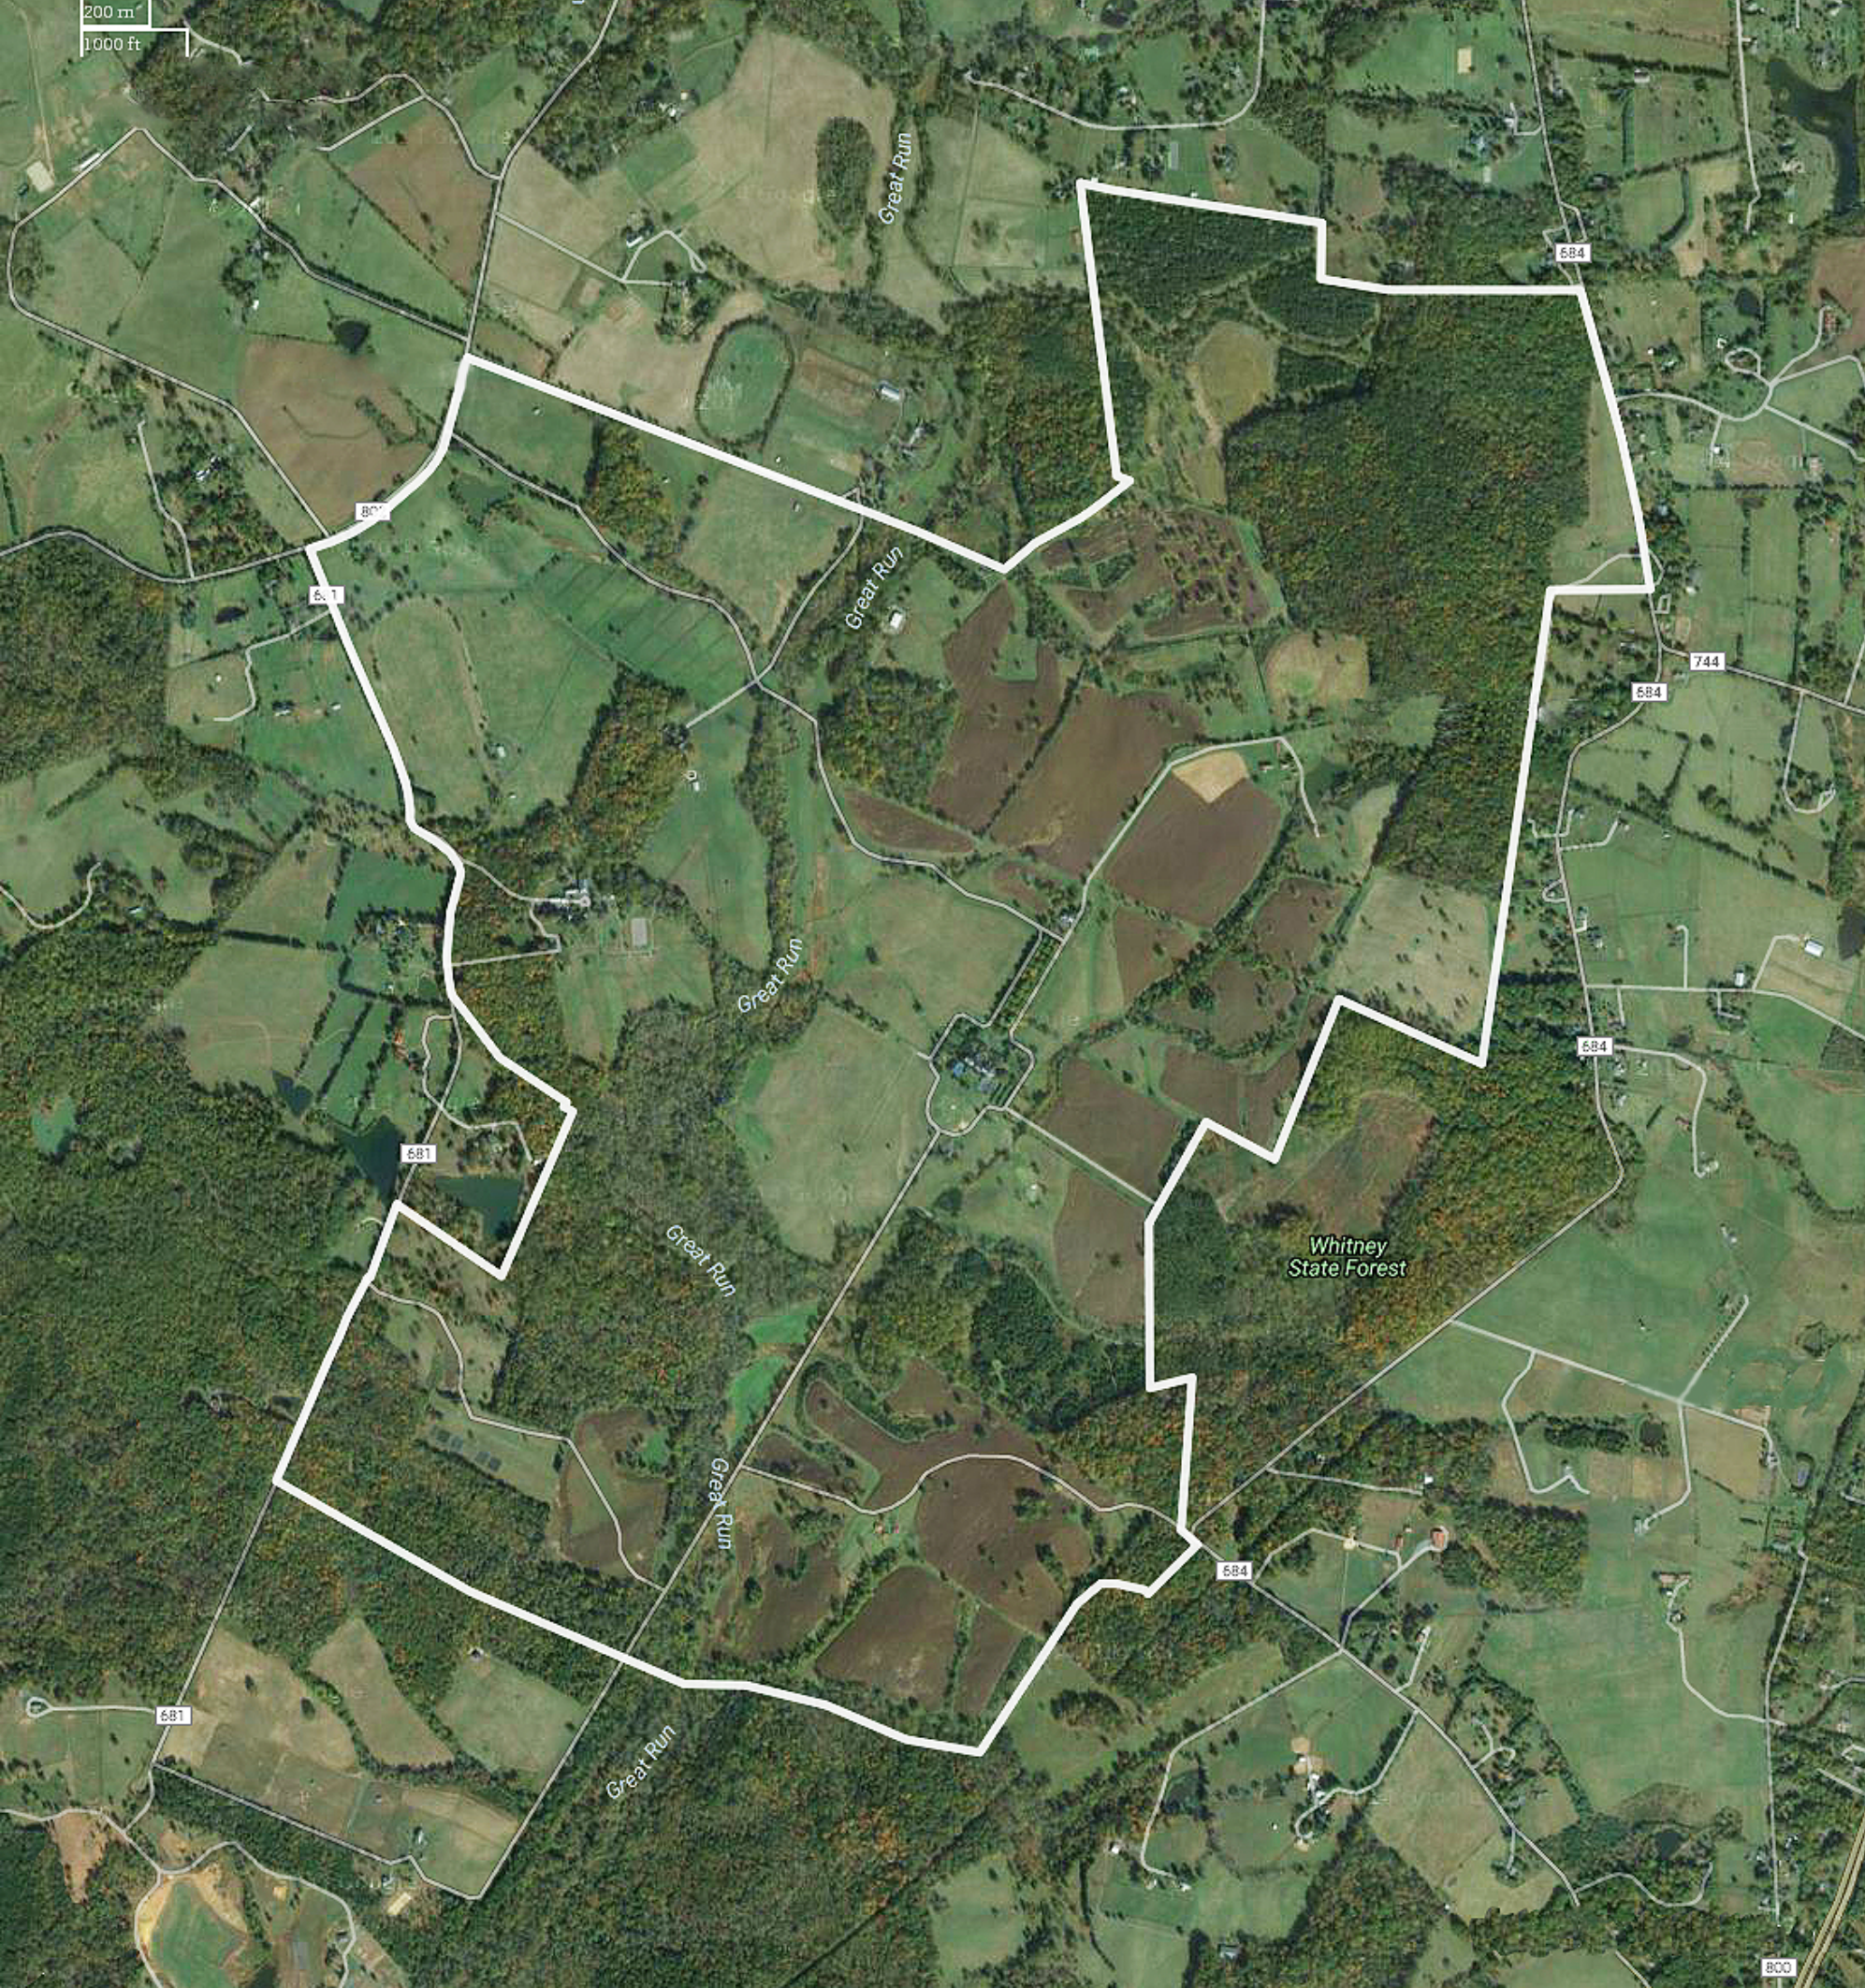

200 m  
1000 ft

Great Run

Great Run

Great Run

Great Run

Great Run

Great Run

Whitney  
State Forest

684

681

681

681

681

684

744

684