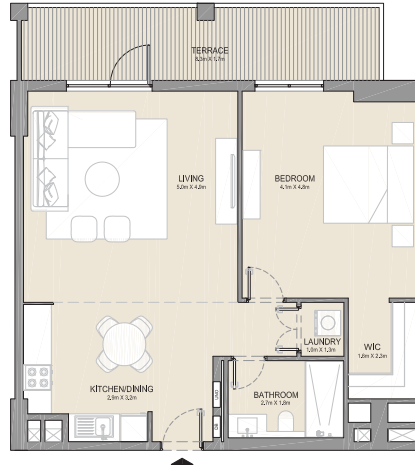

PORT DE LA MER
La Côte

1 BEDROOM   APARTMENT TYPE 1A
BUILDING 5   -   LEVEL 1

LEVEL 1

UNIT NO.	SUITE AREA		BALCONY AREA		TOTAL AREA	
	SQM	SQFT	SQM	SQFT	SQM	SQFT
115	77.25	831	15.84	171	93.09	1002