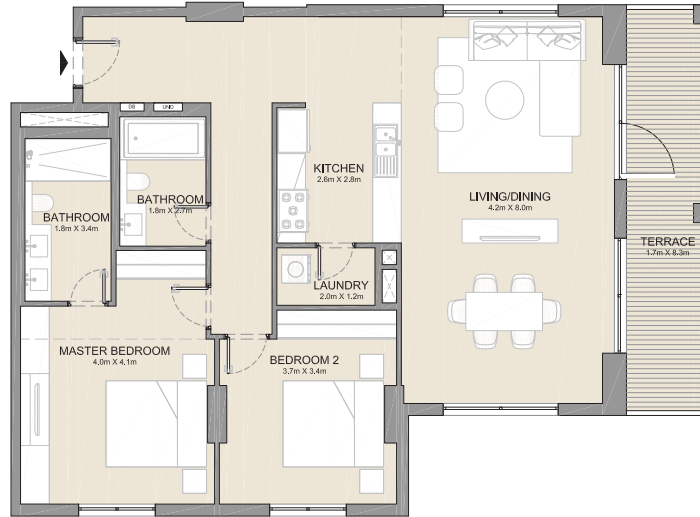

PORT DE LA MER
La Côte

2 BEDROOM APARTMENT TYPE 7A
BUILDING 4 - LEVEL 1

UNIT NO.	SUITE AREA		BALCONY AREA		TOTAL AREA	
	SQM	SQFT	SQM	SQFT	SQM	SQFT
102	117.82	1268	15.89	171	133.71	1439