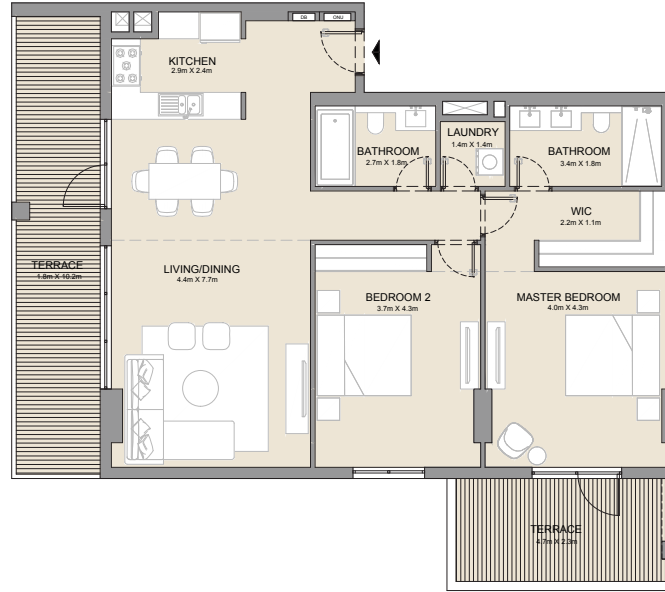

PORT DE LA MER
La Côte

2 BEDROOM
BUILDING 3

APARTMENT TYPE 5A
- LEVEL 1

LEVEL 1

UNIT NO.	SUITE AREA		BALCONY AREA		TOTAL AREA	
	SQM	SQFT	SQM	SQFT	SQM	SQFT
109	116.17	1250	33.86	364	150.03	1615