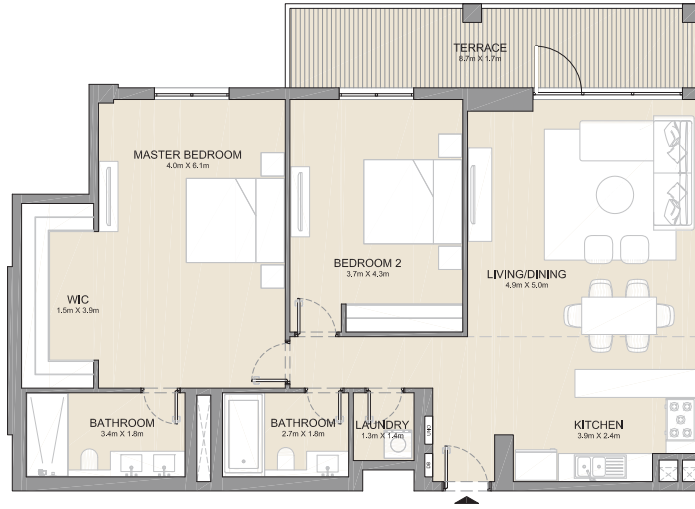

PORT DE LA MER
La Côte

2 BEDROOM APARTMENT TYPE 2A
BUILDING 4 - LEVEL 1

UNIT NO.	SUITE AREA		BALCONY AREA		TOTAL AREA	
	SQM	SQFT	SQM	SQFT	SQM	SQFT
112	117.33	1263	16.50	178	133.83	1441