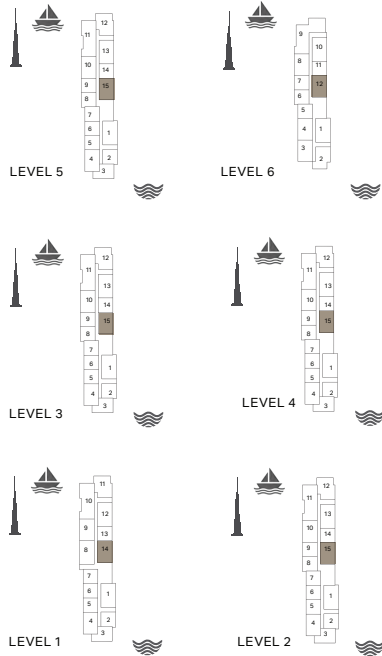

PORT DE LA MER
La Côte

2 BEDROOM
BUILDING 1

APARTMENT TYPE 6
- LEVEL 1, 2, 3, 4, 5 & 6

UNIT NO.			SUITE AREA		BALCONY AREA		TOTAL AREA	
			SQM	SQFT	SQM	SQFT	SQM	SQFT
114	215	315	104.50	1125	8.44	91	112.94	1216
415	515	612