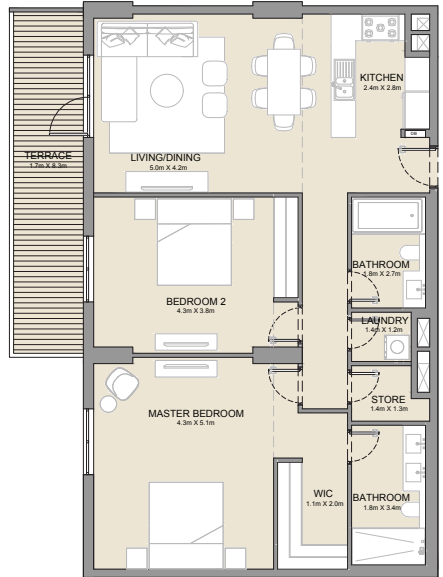

PORT DE LA MER
La Côte

2 BEDROOM APARTMENT TYPE 3
BUILDING 1 - LEVEL 1

UNIT NO.	SUITE AREA		BALCONY AREA		TOTAL AREA	
	SQM	SQFT	SQM	SQFT	SQM	SQFT
108	113.48	1221	15.75	170	129.23	1391