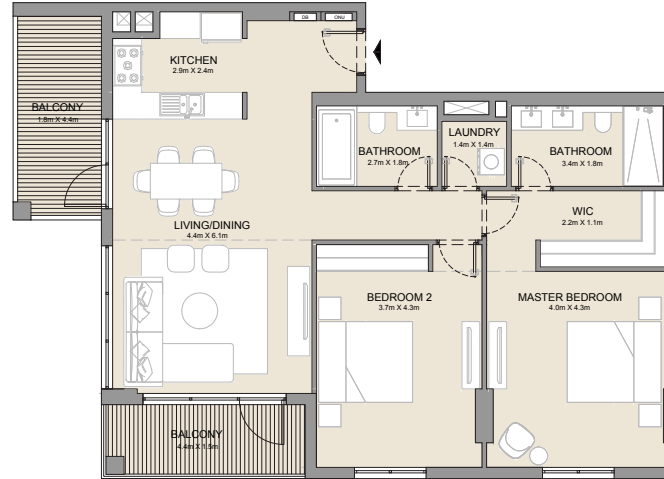

PORT DE LA MER
La Côte

2 BEDROOM
BUILDING 3

APARTMENT TYPE 10
- LEVEL 5

UNIT NO.	SUITE AREA		BALCONY AREA		TOTAL AREA	
	SQM	SQFT	SQM	SQFT	SQM	SQFT
504	108.66	1170	17.46	188	126.12	1358