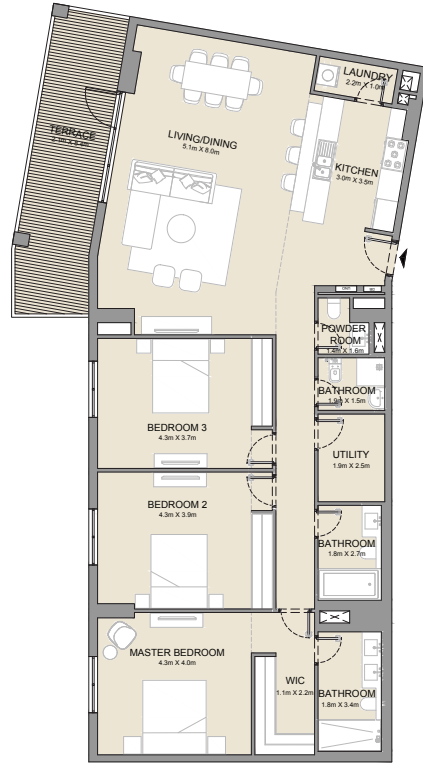

PORT DE LA MER
La Côte

3 BEDROOM APARTMENT TYPE 4A
BUILDING 2 - LEVEL 1

UNIT NO.	SUITE AREA		BALCONY AREA		TOTAL AREA	
	SQM	SQFT	SQM	SQFT	SQM	SQFT
104	169.38	1823	19.87	214	189.25	2037