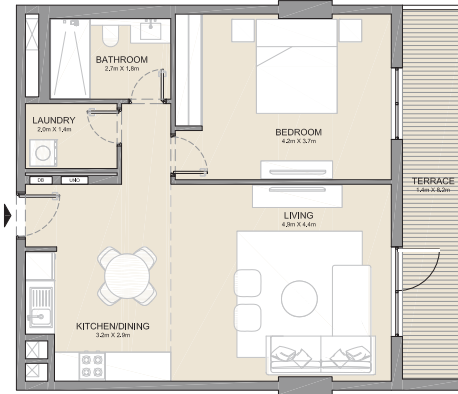

PORT DE LA MER
La Côte

1 BEDROOM
BUILDING 4

APARTMENT TYPE 5A
- LEVEL 1

UNIT NO.	SUITE AREA		BALCONY AREA		TOTAL AREA	
	SQM	SQFT	SQM	SQFT	SQM	SQFT
101	68.83	741	13.26	143	82.09	884