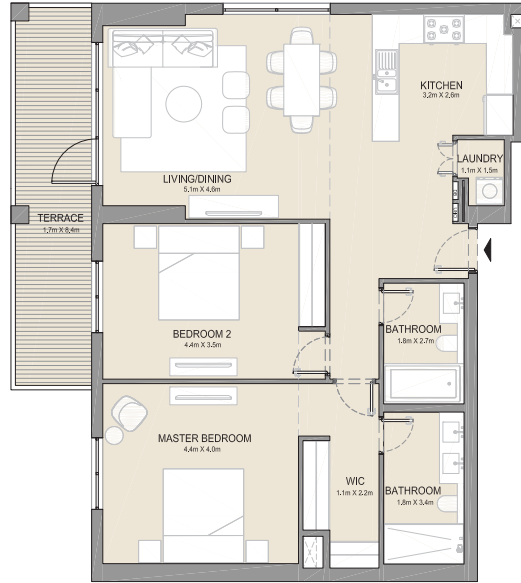

PORT DE LA MER
La Côte

2 BEDROOM APARTMENT TYPE 2A
BUILDING 5 - LEVEL 1

LEVEL 1

UNIT NO.	SUITE AREA		BALCONY AREA		TOTAL AREA	
	SQM	SQFT	SQM	SQFT	SQM	SQFT
101	109.83	1182	16.05	173	125.88	1355