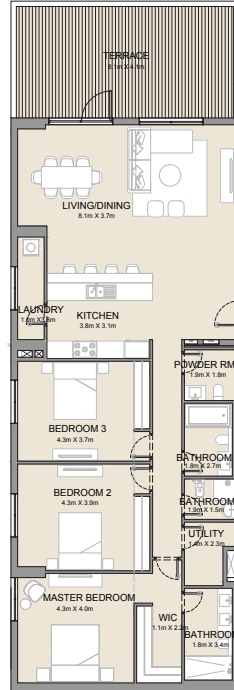

PORT DE LA MER
La Côte

3 BEDROOM
BUILDING 3

APARTMENT TYPE 5
- LEVEL 4

LEVEL 4

UNIT NO.	SUITE AREA		BALCONY AREA		TOTAL AREA	
	SQM	SQFT	SQM	SQFT	SQM	SQFT
401	174.63	1880	36.30	391	210.93	2270