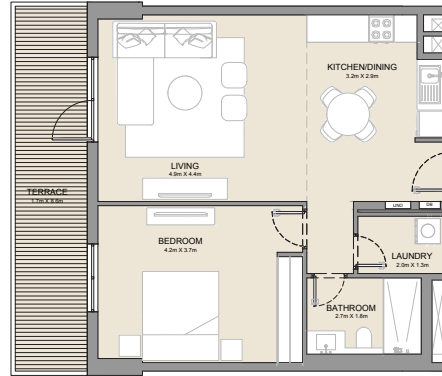

APARTMENT TYPE 3
- LEVEL 5

UNIT NO.	SUITE AREA		BALCONY AREA		TOTAL AREA	
	SQM	SQFT	SQM	SQFT	SQM	SQFT
516	241.46	2599	53.16	572	294.62	3171

PORT DE LA MER
La Côte

1 BEDROOM
BUILDING 3

APARTMENT TYPE 1
- LEVEL 1