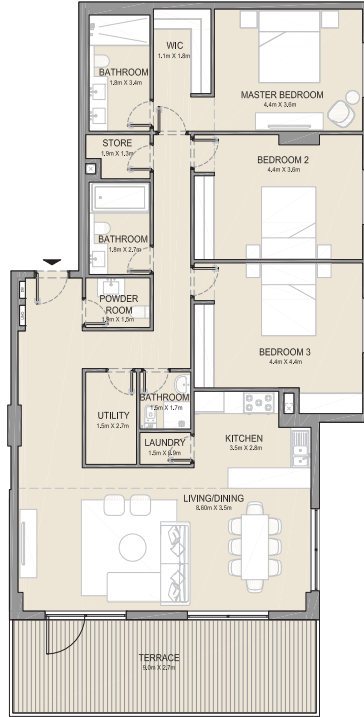

PORT DE LA MER
La Côte

3 BEDROOM APARTMENT TYPE 3
BUILDING 5 - LEVEL 5

LEVEL 5

UNIT NO.	SUITE AREA		BALCONY AREA		TOTAL AREA	
	SQM	SQFT	SQM	SQFT	SQM	SQFT
503	160.34	1726	26.17	282	186.51	2008