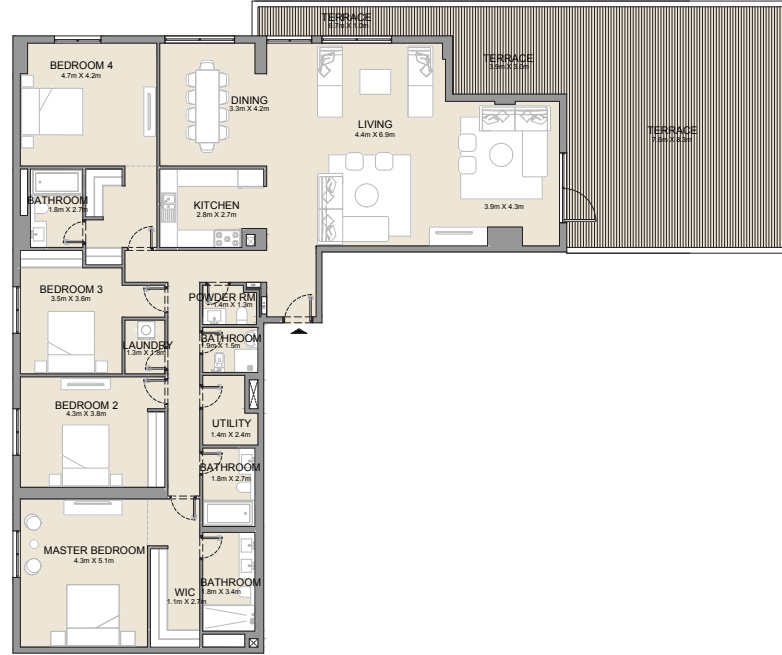

PORT DE LA MER
La Côte

4 BEDROOM
BUILDING 3

APARTMENT TYPE 2
- LEVEL 5

UNIT NO.	SUITE AREA		BALCONY AREA		TOTAL AREA	
	SQM	SQFT	SQM	SQFT	SQM	SQFT
507	247.61	2665	87.57	943	335.18	3608