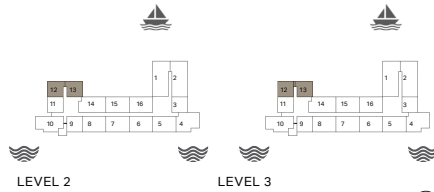

1 BEDROOM APARTMENT TYPE 1A
BUILDING 4 - LEVEL 1

UNIT NO.	SUITE AREA		BALCONY AREA		TOTAL AREA	
	SQM	SQFT	SQM	SQFT	SQM	SQFT
110	71.95	774	20.05	216	92.00	990

PORT DE LA MER
La Côte

1 BEDROOM
BUILDING 4

APARTMENT TYPE 1
- LEVEL 2, 3, 4 & 5