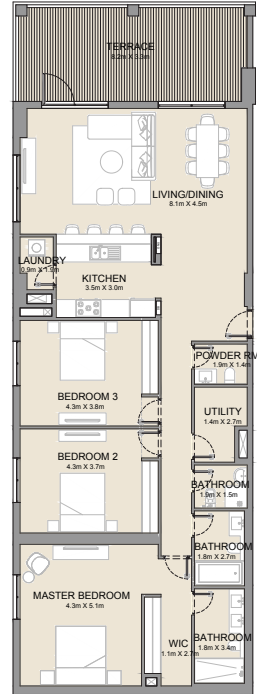

LEVEL 2

LEVEL 3

UNIT NO.		SUITE AREA		BALCONY AREA		TOTAL AREA	
		SQM	SQFT	SQM	SQFT	SQM	SQFT
202	302	178.47	1921	19.62	211	198.09	2132

PORT DE LA MER
La Côte

3 BEDROOM APARTMENT TYPE 2
BUILDING 3 - LEVEL 1 & 2