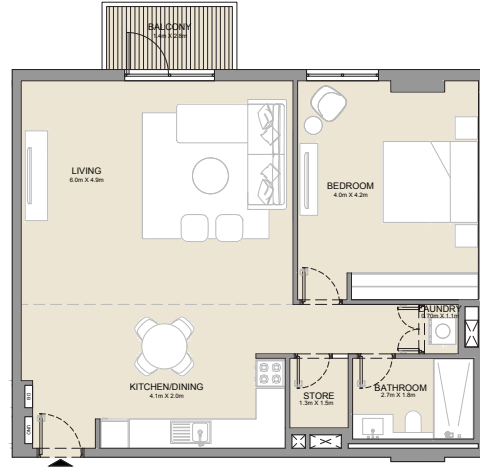

APARTMENT TYPE 3
- LEVEL 2, 3 & 4

UNIT NO.			SUITE AREA		BALCONY AREA		TOTAL AREA	
			SQM	SQFT	SQM	SQFT	SQM	SQFT
220	320	419	69.16	744	4.57	49	73.73	794

PORT DE LA MER
La Côte

1 BEDROOM
BUILDING 2

APARTMENT TYPE 4
- LEVEL 2 & 3