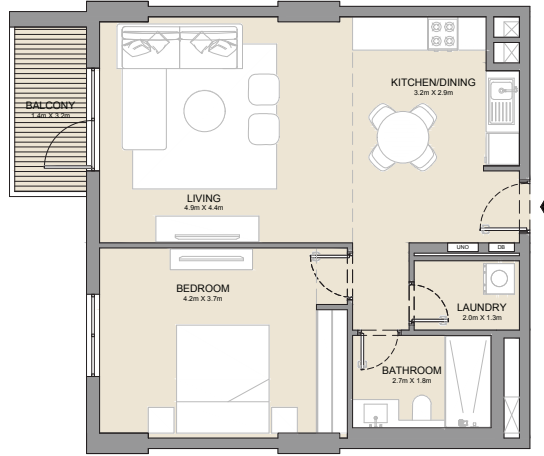

LEVEL 6

LEVEL 4

LEVEL 5

LEVEL 2

LEVEL 3

UNIT NO.			SUITE AREA		BALCONY AREA		TOTAL AREA	
			SQM	SQFT	SQM	SQFT	SQM	SQFT
207	307	407	68.82	741	5.32	57	74.14	798
507	605							

PORT DE LA MER
La Côte

2 BEDROOM APARTMENT TYPE 1
BUILDING 1 - LEVEL 1, 2, 3, 4, 5 & 6