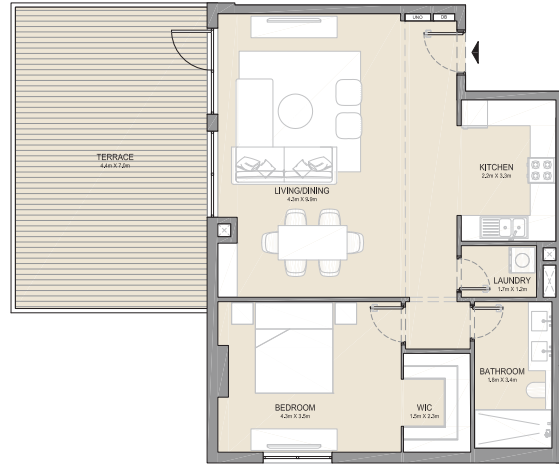

PORT DE LA MER
La Côte

1 BEDROOM
BUILDING 5

APARTMENT TYPE 6
- LEVEL 5

LEVEL 5

UNIT NO.	SUITE AREA		BALCONY AREA		TOTAL AREA	
	SQM	SQFT	SQM	SQFT	SQM	SQFT
510	78.88	849	32.92	354	111.79	1203