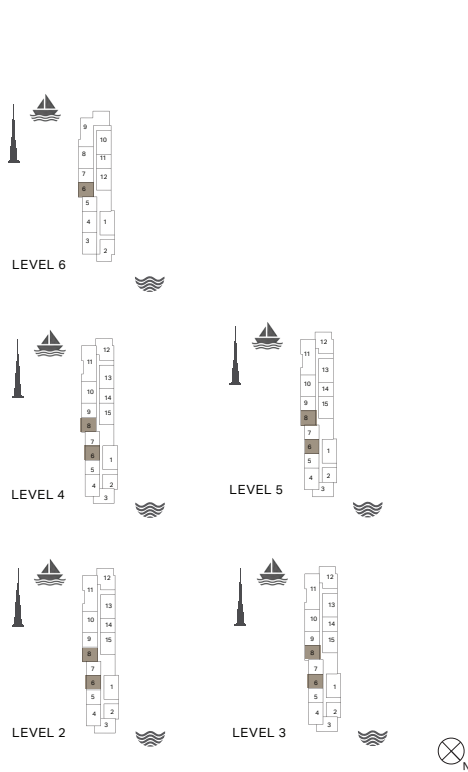

PORT DE LA MER
La Côte

1 BEDROOM APARTMENT TYPE 4
BUILDING 1 - LEVEL 2, 3, 4, 5 & 6

UNIT NO.			SUITE AREA		BALCONY AREA		TOTAL AREA	
			SQM	SQFT	SQM	SQFT	SQM	SQFT
206	306	406	68.82	741	4.57	49	73.39	790
208	308	408	69.19	745	4.57	49	73.76	794
508	606