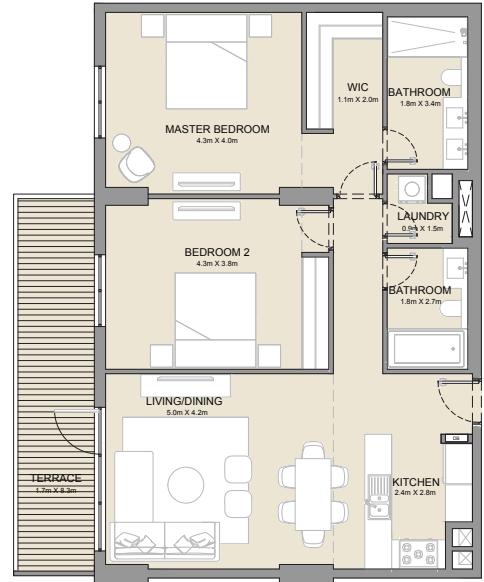

PORT DE LA MER
La Côte

2 BEDROOM
BUILDING 1

APARTMENT TYPE 4A
- LEVEL 1

UNIT NO.	SUITE AREA		BALCONY AREA		TOTAL AREA	
	SQM	SQFT	SQM	SQFT	SQM	SQFT
109	104.50	1125	15.75	170	120.25	1294