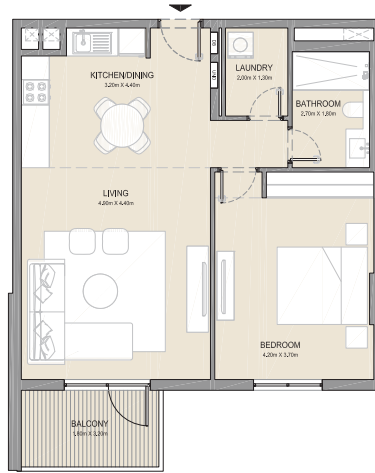

PORT DE LA MER
La Côte

1 BEDROOM APARTMENT TYPE 3
BUILDING 5 - LEVEL 2, 3, 4 & 5

LEVEL 4

LEVEL 5