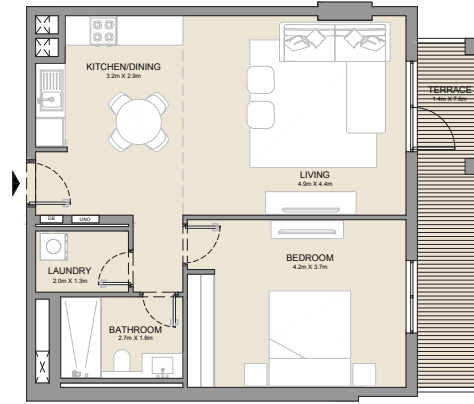

PORT DE LA MER
La Côte

1 BEDROOM
BUILDING 2

APARTMENT TYPE 3A
- LEVEL 1

UNIT NO.	SUITE AREA		BALCONY AREA		TOTAL AREA	
	SQM	SQFT	SQM	SQFT	SQM	SQFT
119	69.16	744	12.13	131	81.29	875