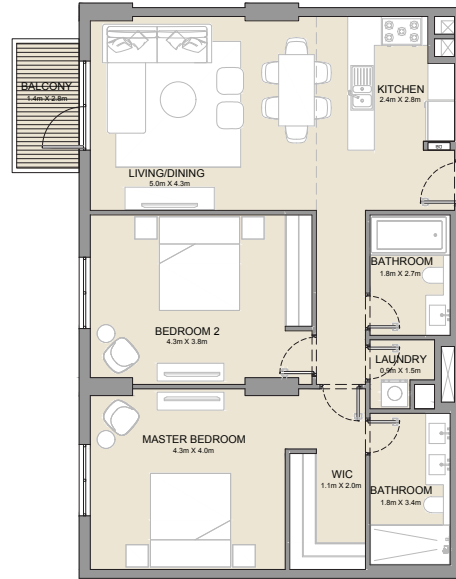

PORT DE LA MER
La Côte

2 BEDROOM
BUILDING 1

APARTMENT TYPE 9
- LEVEL 6

UNIT NO.	SUITE AREA		BALCONY AREA		TOTAL AREA	
	SQM	SQFT	SQM	SQFT	SQM	SQFT
604	104.50	1125	4.57	49	109.07	1174