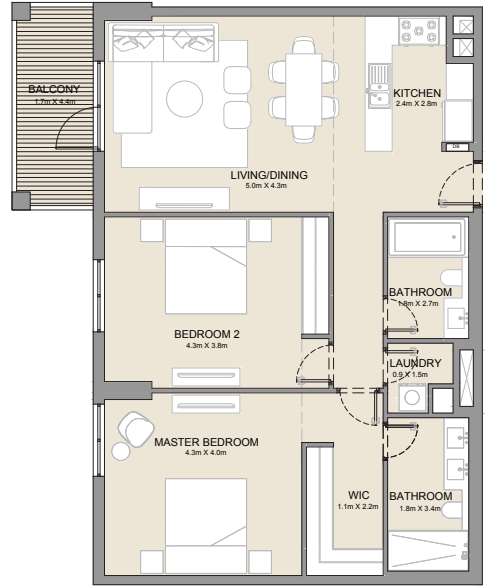

LEVEL 4

LEVEL 5

LEVEL 2

LEVEL 3

UNIT NO.			SUITE AREA		BALCONY AREA		TOTAL AREA	
			SQM	SQFT	SQM	SQFT	SQM	SQFT
216	316	415	114.71	1235	9.90	107	124.61	1341
510								

PORT DE LA MER
La Côte

2 BEDROOM APARTMENT TYPE 7
BUILDING 3 - LEVEL 2 & 3