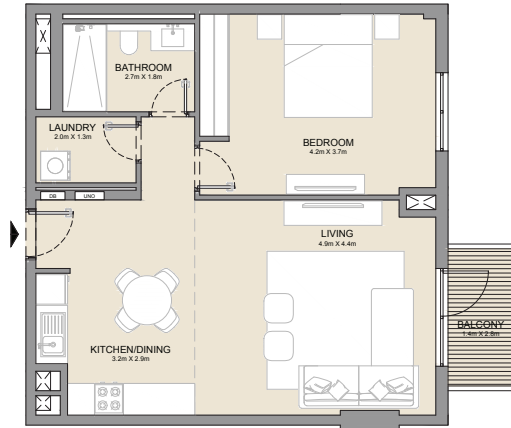

PORT DE LA MER
La Côte

1 BEDROOM
BUILDING 2

APARTMENT TYPE 5
- LEVEL 4

UNIT NO.	SUITE AREA		BALCONY AREA		TOTAL AREA	
	SQM	SQFT	SQM	SQFT	SQM	SQFT
418	68.47	737	4.57	49	73.04	786