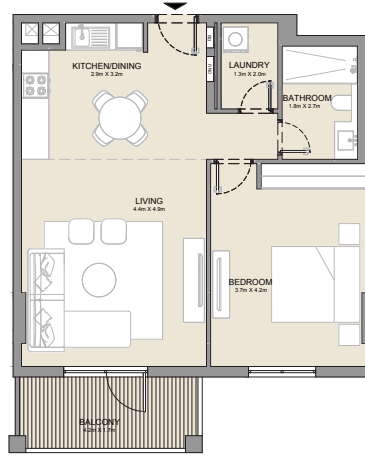

1 BEDROOM APARTMENT TYPE 3
BUILDING 3 - LEVEL 2, 3, 4 & 5

LEVEL 4

LEVEL 5

LEVEL 2

LEVEL 3

UNIT NO.	SUITE AREA		BALCONY AREA		TOTAL AREA			
	SQM	SQFT	SQM	SQFT	SQM	SQFT		
206			68.97	742	8.16	88	77.13	830
306	405		68.82	741	8.16	88	76.98	829
501			69.02	743	8.16	88	77.18	831