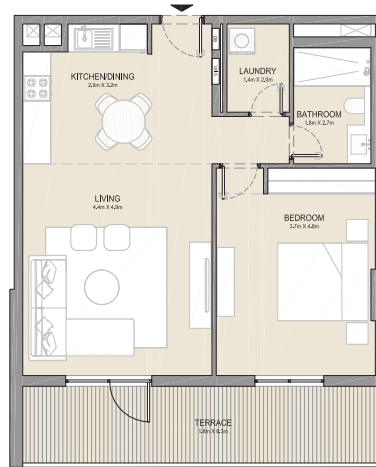

PORT DE LA MER
La Côte

1 BEDROOM   APARTMENT TYPE 3A
BUILDING 5   -   LEVEL 1

LEVEL 1

UNIT NO.	SUITE AREA		BALCONY AREA		TOTAL AREA	
	SQM	SQFT	SQM	SQFT	SQM	SQFT
110	68.92	742	16.54	178	85.46	920