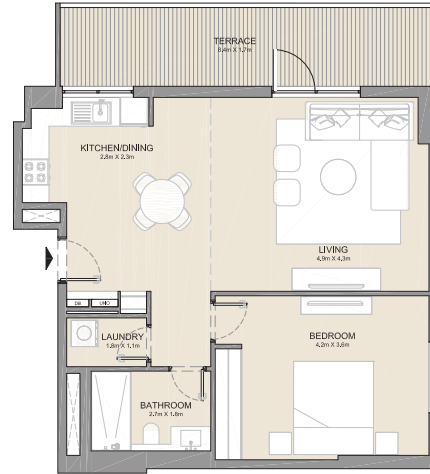

PORT DE LA MER
La Côte

1 BEDROOM APARTMENT TYPE 2A
BUILDING 4 - LEVEL 1

UNIT NO.	SUITE AREA		BALCONY AREA		TOTAL AREA	
	SQM	SQFT	SQM	SQFT	SQM	SQFT
111	71.96	775	16.73	180	88.69	955