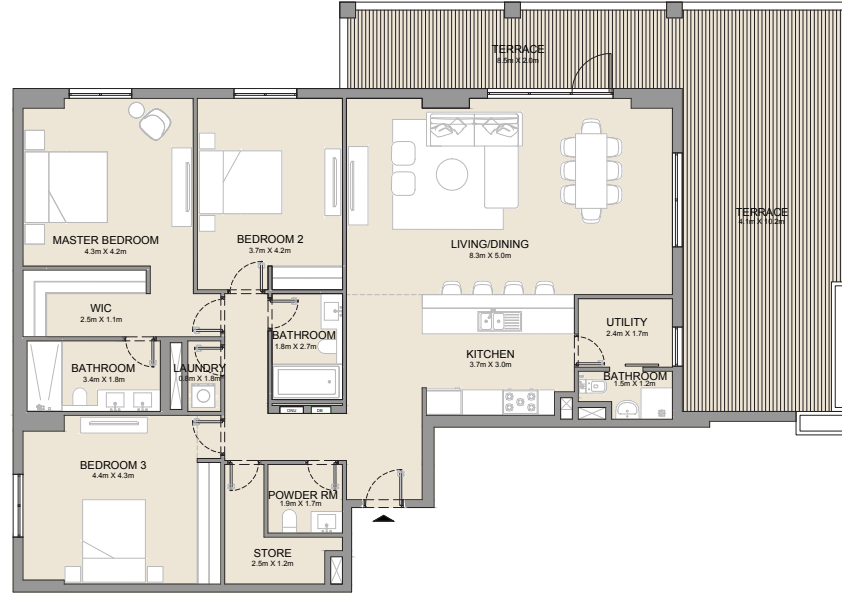

PORT DE LA MER
La Côte

3 BEDROOM
BUILDING 3

APARTMENT TYPE 1A
- LEVEL 1

UNIT NO.	SUITE AREA		BALCONY AREA		TOTAL AREA	
	SQM	SQFT	SQM	SQFT	SQM	SQFT
102	178.48	1921	63.55	684	242.03	2605