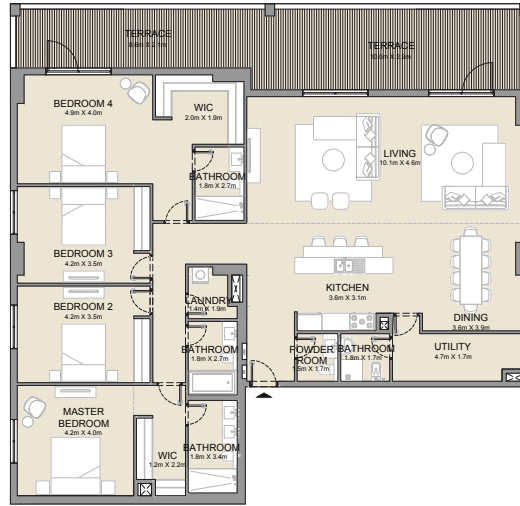

PORT DE LA MER
La Côte

4 BEDROOM
BUILDING 2

APARTMENT TYPE 3
- LEVEL 5

UNIT NO.	SUITE AREA		BALCONY AREA		TOTAL AREA	
	SQM	SQFT	SQM	SQFT	SQM	SQFT
516	241.46	2599	53.16	572	294.62	3171