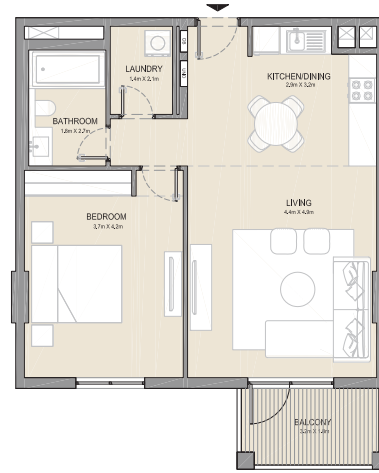

PORT DE LA MER
La Côte

1 BEDROOM APARTMENT TYPE 4
BUILDING 5 - LEVEL 2, 3, 4 & 5

LEVEL 4

LEVEL 5