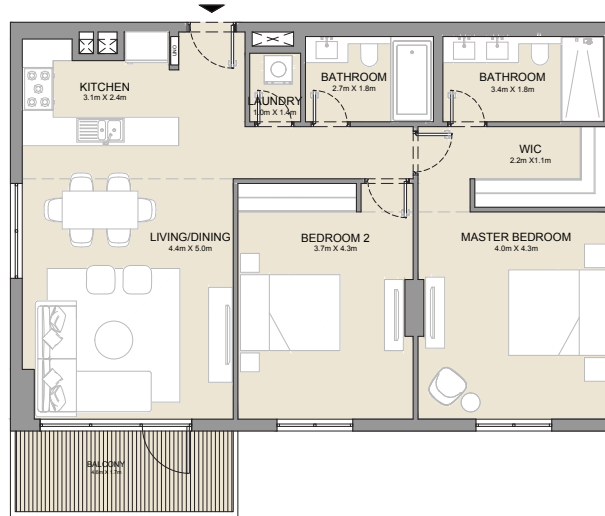

PORT DE LA MER
La Côte

2 BEDROOM
BUILDING 2

APARTMENT TYPE 2
- LEVEL 1, 2, 3, 4 & 5

UNIT NO.			SUITE AREA		BALCONY AREA		TOTAL AREA	
			SQM	SQFT	SQM	SQFT	SQM	SQFT
115	514		104.75	1128	8.81	95	113.56	1222
216	316	415	104.76	1128	8.81	95	113.57	1222