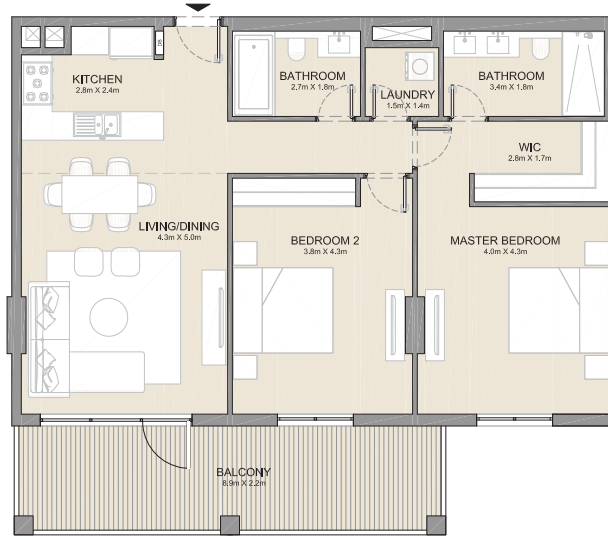

PORT DE LA MER
La Côte

2 BEDROOM APARTMENT TYPE 4
BUILDING 4 - LEVEL 2 & 3

UNIT NO.		SUITE AREA		BALCONY AREA		TOTAL AREA	
		SQM	SQFT	SQM	SQFT	SQM	SQFT
208	308	104.50	1125	21.33	230	125.83	1354