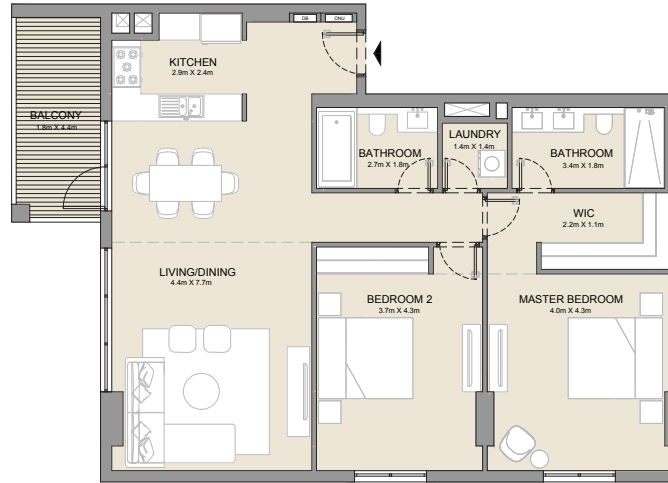

LEVEL 1

UNIT NO.	SUITE AREA		BALCONY AREA		TOTAL AREA	
	SQM	SQFT	SQM	SQFT	SQM	SQFT
109	116.17	1250	33.86	364	150.03	1615

PORT DE LA MER
La Côte

2 BEDROOM
BUILDING 3

APARTMENT TYPE 5
- LEVEL 2, 3 & 4

LEVEL 4