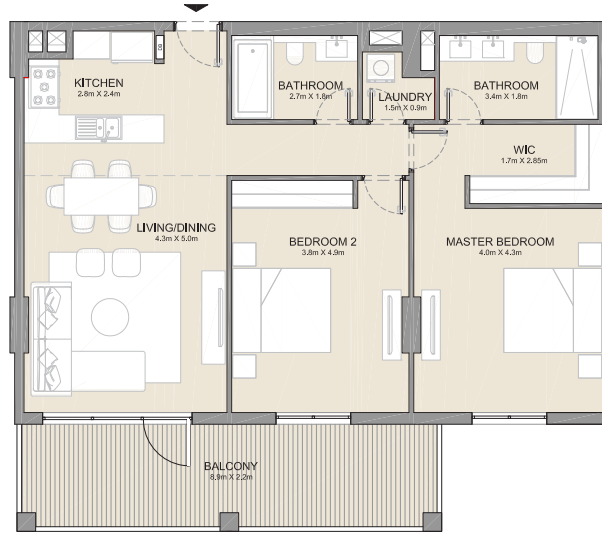

PORT DE LA MER
La Côte

2 BEDROOM APARTMENT TYPE 6
BUILDING 4 - LEVEL 2 & 3

UNIT NO.		SUITE AREA		BALCONY AREA		TOTAL AREA	
		SQM	SQFT	SQM	SQFT	SQM	SQFT
205	305	104.04	1120	21.33	230	125.37	1349