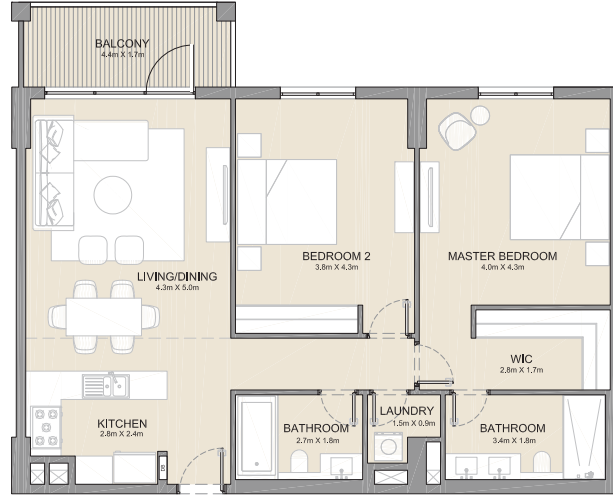

PORT DE LA MER
La Côte

2 BEDROOM APARTMENT TYPE 1
BUILDING 4 - LEVEL 2, 3, 4 & 5

UNIT NO.			SUITE AREA		BALCONY AREA		TOTAL AREA	
			SQM	SQFT	SQM	SQFT	SQM	SQFT
215	315	415	104.07	1120	8.44	91	112.51	1211
514								
216	316		104.37	1123	8.44	91	112.81	1214
416	515		104.35	1123	8.44	91	112.79	1214