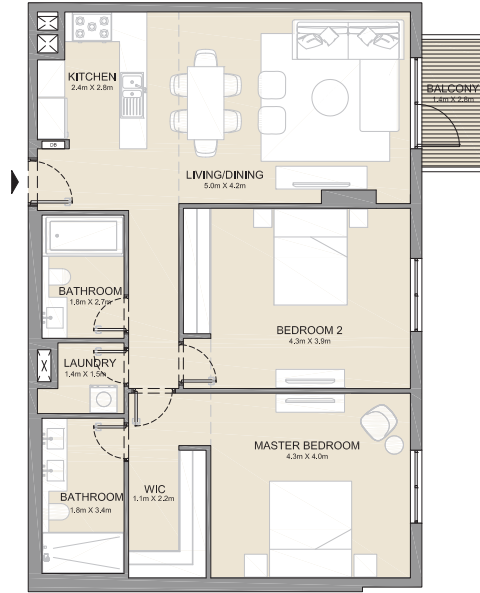

PORT DE LA MER
La Côte

2 BEDROOM APARTMENT TYPE 8
BUILDING 2 - LEVEL 5

UNIT NO.	SUITE AREA		BALCONY AREA		TOTAL AREA	
	SQM	SQFT	SQM	SQFT	SQM	SQFT
517	105.13	1132	4.57	49	109.70	1181