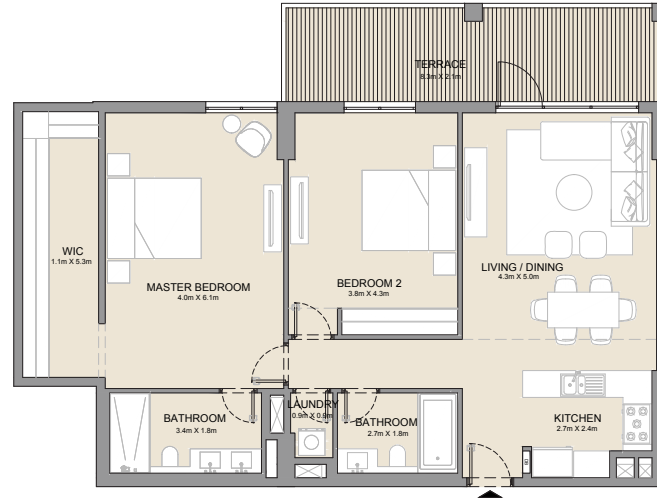

PORT DE LA MER
La Côte

2 BEDROOM
BUILDING 3

APARTMENT TYPE 6A
- LEVEL 1

LEVEL 1

UNIT NO.	SUITE AREA		BALCONY AREA		TOTAL AREA	
	SQM	SQFT	SQM	SQFT	SQM	SQFT
116	114.71	1235	19.22	207	133.93	1442