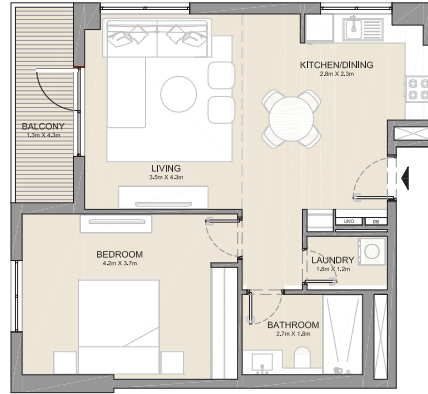

PORT DE LA MER
La Côte

1 BEDROOM
BUILDING 4

APARTMENT TYPE 6
- LEVEL 5

UNIT NO.	SUITE AREA		BALCONY AREA		TOTAL AREA	
	SQM	SQFT	SQM	SQFT	SQM	SQFT
511	65.72	707	6.71	72	72.43	780