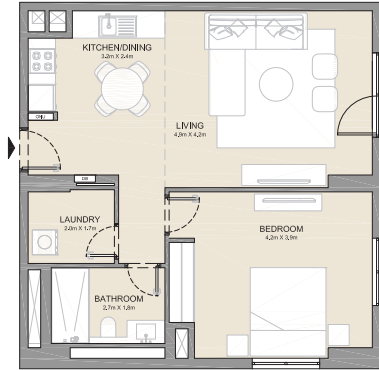

PORT DE LA MER
La Côte

1 BEDROOM
BUILDING 3

APARTMENT TYPE 5
- LEVEL 4

UNIT NO.	SUITE AREA		BALCONY AREA		TOTAL AREA	
	SQM	SQFT	SQM	SQFT	SQM	SQFT
403	68.97	742	0.00	0	68.97	742