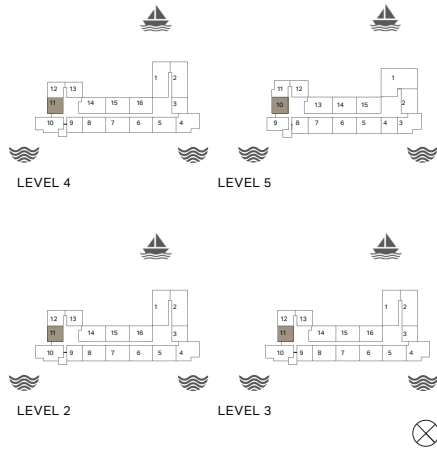

PORT DE LA MER
La Côte

1 BEDROOM APARTMENT TYPE 3
BUILDING 4 - LEVEL 2, 3, 4 & 5

UNIT NO.			SUITE AREA		BALCONY AREA		TOTAL AREA	
			SQM	SQFT	SQM	SQFT	SQM	SQFT
211	311	411	68.83	741	4.57	49	73.39	790