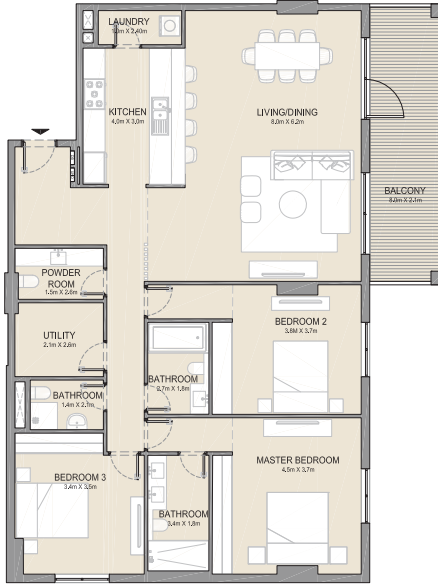

PORT DE LA MER
La Côte

3 BEDROOM APARTMENT TYPE 2
BUILDING 5 - LEVEL 1, 2, 3 & 4

UNIT NO.			SUITE AREA		BALCONY AREA		TOTAL AREA	
			SQM	SQFT	SQM	SQFT	SQM	SQFT
104	204	304	165.33	1780	18.55	200	183.88	1979