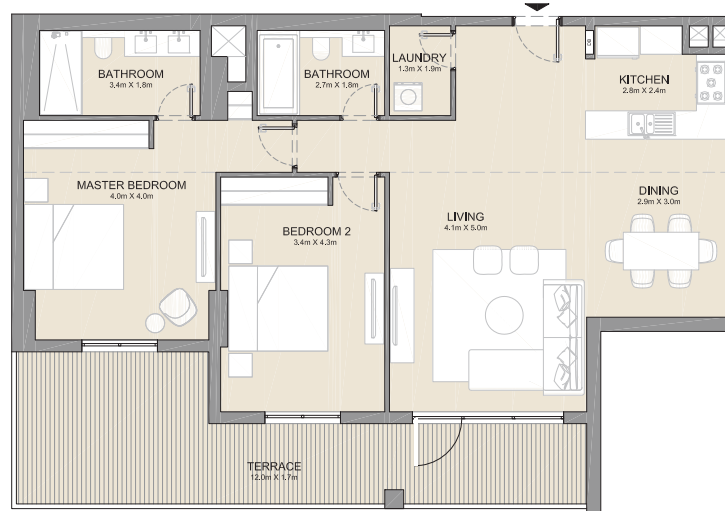

PORT DE LA MER
La Côte

2 BEDROOM APARTMENT TYPE 3A
BUILDING 4 - LEVEL 1

UNIT NO.	SUITE AREA		BALCONY AREA		TOTAL AREA	
	SQM	SQFT	SQM	SQFT	SQM	SQFT
108	113.71	1224	29.48	317	143.19	1541