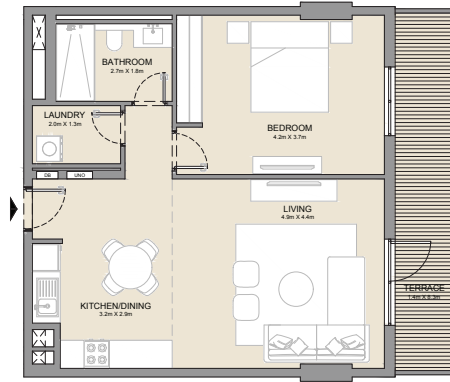

PORT DE LA MER
La Côte

1 BEDROOM APARTMENT TYPE 1A
BUILDING 2 - LEVEL 1

UNIT NO.			SUITE AREA		BALCONY AREA		TOTAL AREA	
			SQM	SQFT	SQM	SQFT	SQM	SQFT
108	109	110	68.83	741	13.23	142	82.06	883
111			68.83	741	12.21	131	81.04	872