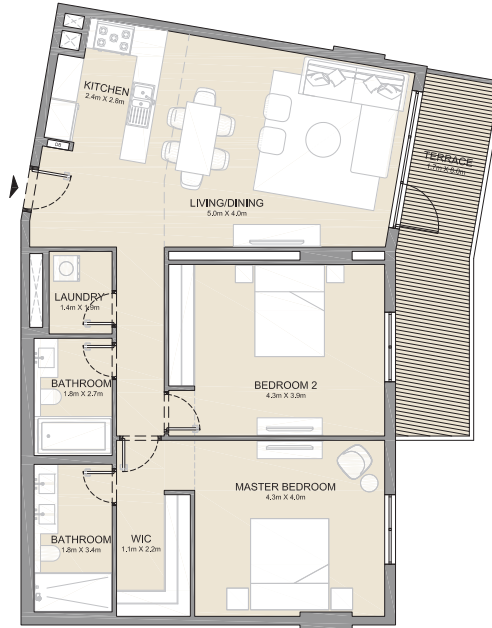

PORT DE LA MER
La Côte

2 BEDROOM APARTMENT TYPE 5A
BUILDING 2 - LEVEL 1

UNIT NO.	SUITE AREA		BALCONY AREA		TOTAL AREA	
	SQM	SQFT	SQM	SQFT	SQM	SQFT
107	111.54	1201	15.72	169	127.26	1370