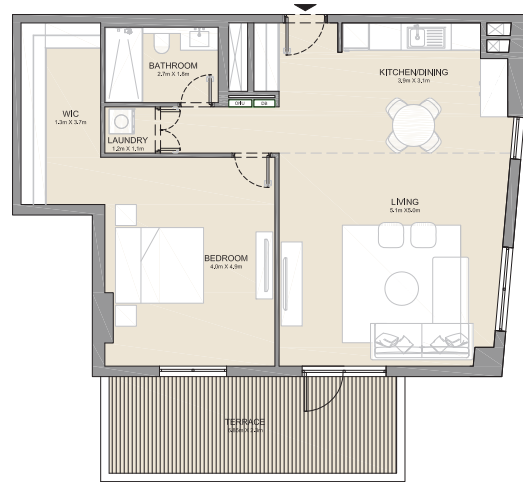

LEVEL 1

UNIT NO.	SUITE AREA		BALCONY AREA		TOTAL AREA	
	SQM	SQFT	SQM	SQFT	SQM	SQFT
101	68.82	741	16.31	176	85.13	916

PORT DE LA MER
La Côte

1 BEDROOM
BUILDING 3

APARTMENT TYPE 2
- LEVEL 1

LEVEL 1

UNIT NO.	SUITE AREA		BALCONY AREA		TOTAL AREA	
	SQM	SQFT	SQM	SQFT	SQM	SQFT
105	89.74	966	17.93	193	107.67	1159