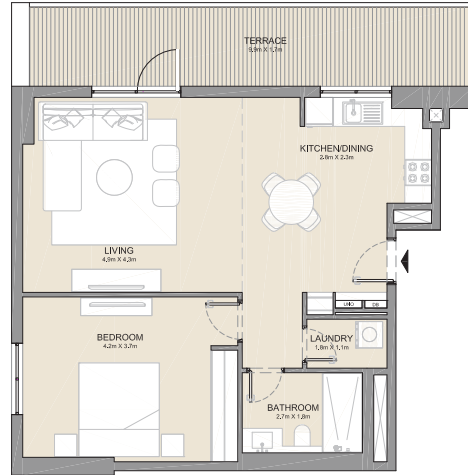

PORT DE LA MER
La Côte

1 BEDROOM   APARTMENT TYPE 1A
BUILDING 4   -   LEVEL 1

UNIT NO.	SUITE AREA		BALCONY AREA		TOTAL AREA	
	SQM	SQFT	SQM	SQFT	SQM	SQFT
110	71.95	774	20.05	216	92.00	990