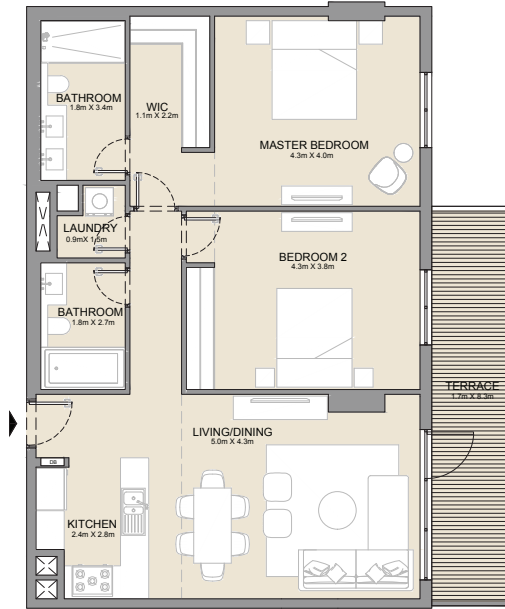

PORT DE LA MER
La Côte

2 BEDROOM APARTMENT TYPE 6A
BUILDING 2 - LEVEL 1

UNIT NO.	SUITE AREA		BALCONY AREA		TOTAL AREA	
	SQM	SQFT	SQM	SQFT	SQM	SQFT
106	104.50	1125	15.75	170	120.25	1294