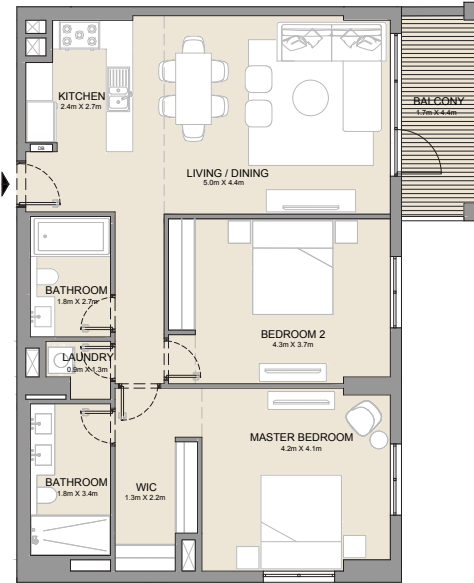

PORT DE LA MER
La Côte

2 BEDROOM APARTMENT TYPE 3
BUILDING 3 - LEVEL 2 & 3

UNIT NO.		SUITE AREA		BALCONY AREA		TOTAL AREA	
		SQM	SQFT	SQM	SQFT	SQM	SQFT
204	304	104.95	1130	8.72	94	113.67	1224