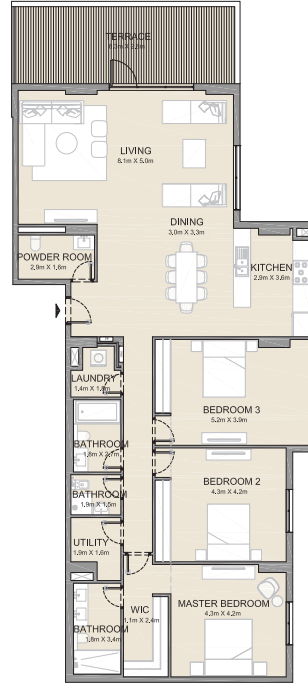

PORT DE LA MER
La Côte

3 BEDROOM
BUILDING 3

APARTMENT TYPE 6
- LEVEL 4

UNIT NO.	SUITE AREA		BALCONY AREA		TOTAL AREA	
	SQM	SQFT	SQM	SQFT	SQM	SQFT
402	196.27	2113	26.43	284	222.70	2397