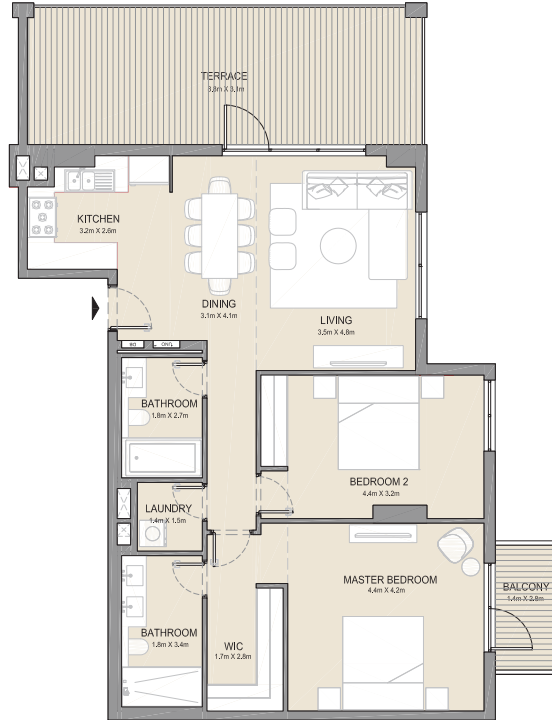

PORT DE LA MER
La Côte

2 BEDROOM
BUILDING 5

APARTMENT TYPE 6
- LEVEL 5

LEVEL 5

UNIT NO.	SUITE AREA		BALCONY AREA		TOTAL AREA	
	SQM	SQFT	SQM	SQFT	SQM	SQFT
502	103.58	1115	33.45	360	137.03	1475