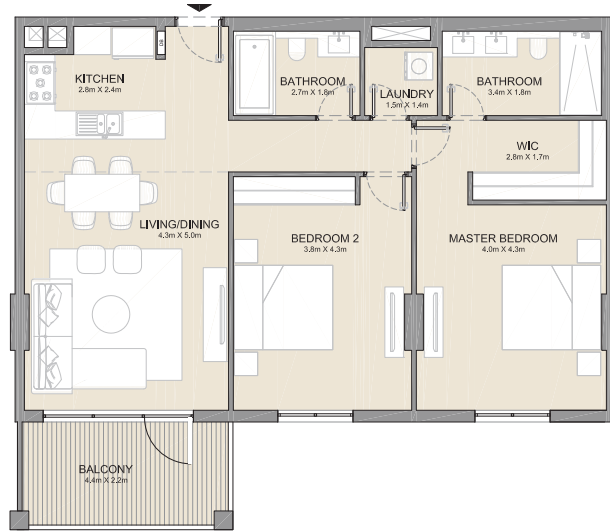

2 BEDROOM
BUILDING 4

APARTMENT TYPE 5A
- LEVEL 1

UNIT NO.	SUITE AREA		BALCONY AREA		TOTAL AREA	
	SQM	SQFT	SQM	SQFT	SQM	SQFT
104	104.50	1125	29.86	321	134.36	1446

PORT DE LA MER
La Côte

2 BEDROOM APARTMENT TYPE 5
BUILDING 4 - LEVEL 2, 3, 4 & 5