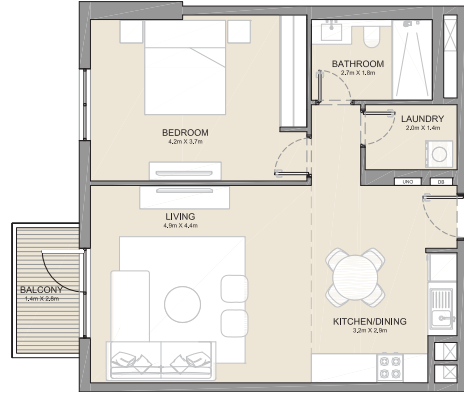

PORT DE LA MER
La Côte

1 BEDROOM APARTMENT TYPE 3
BUILDING 4 - LEVEL 2, 3, 4 & 5

UNIT NO.			SUITE AREA		BALCONY AREA		TOTAL AREA	
			SQM	SQFT	SQM	SQFT	SQM	SQFT
211	311	411	68.83	741	4.57	49	73.39	790