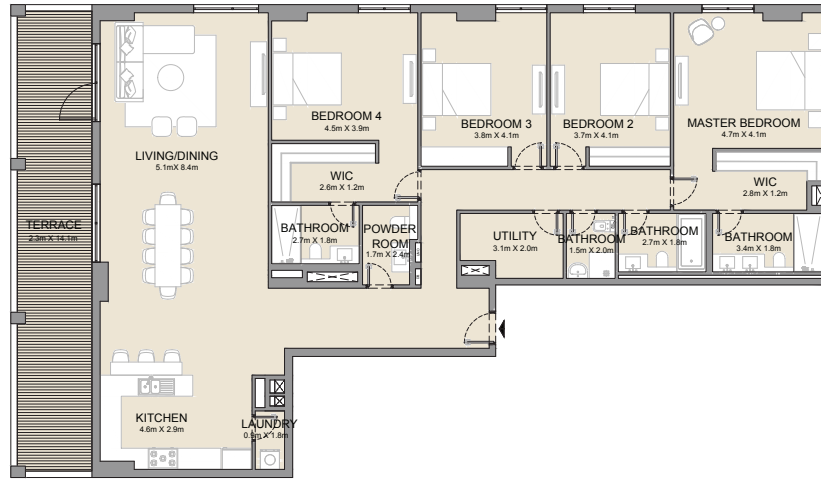

PORT DE LA MER
La Côte

4 BEDROOM
BUILDING 2

APARTMENT TYPE 2
- LEVEL 4

UNIT NO.	SUITE AREA		BALCONY AREA		TOTAL AREA	
	SQM	SQFT	SQM	SQFT	SQM	SQFT
405	236.17	2542	36.23	390	272.40	2932