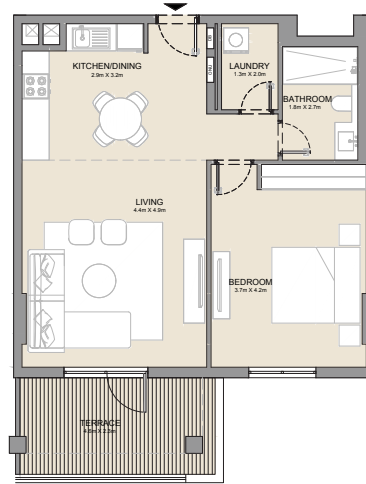

PORT DE LA MER
La Côte

1 BEDROOM
BUILDING 3

APARTMENT TYPE 3a
- LEVEL 1

LEVEL 1

UNIT NO.	SUITE AREA		BALCONY AREA		TOTAL AREA	
	SQM	SQFT	SQM	SQFT	SQM	SQFT
106	69.21	745	12.12	130	81.33	875