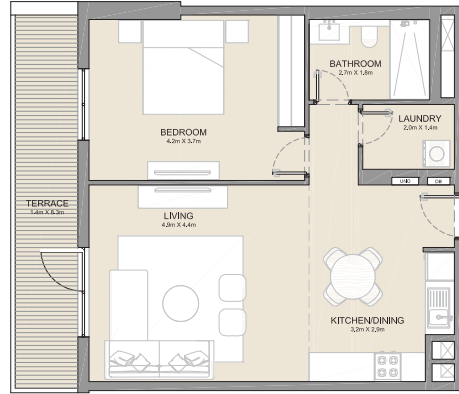

PORT DE LA MER
La Côte

1 BEDROOM APARTMENT TYPE 3A
BUILDING 4 - LEVEL 1

UNIT NO.	SUITE AREA		BALCONY AREA		TOTAL AREA	
	SQM	SQFT	SQM	SQFT	SQM	SQFT
109	68.83	741	13.47	145	82.29	886