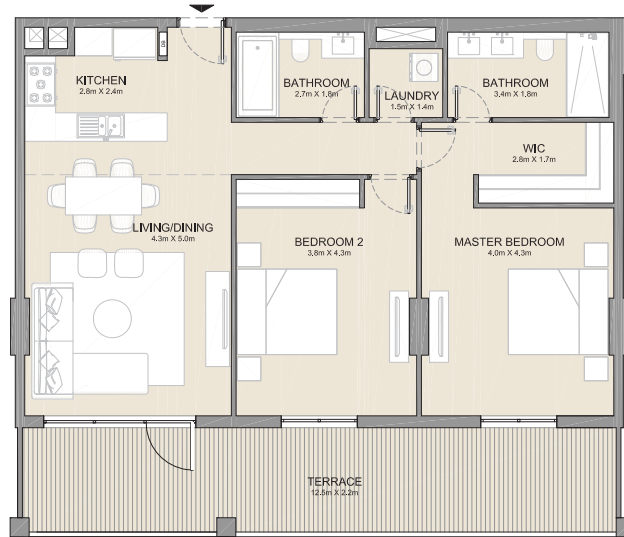

PORT DE LA MER
La Côte

2 BEDROOM
BUILDING 4

APARTMENT TYPE 5A
- LEVEL 1

UNIT NO.	SUITE AREA		BALCONY AREA		TOTAL AREA	
	SQM	SQFT	SQM	SQFT	SQM	SQFT
104	104.50	1125	29.86	321	134.36	1446