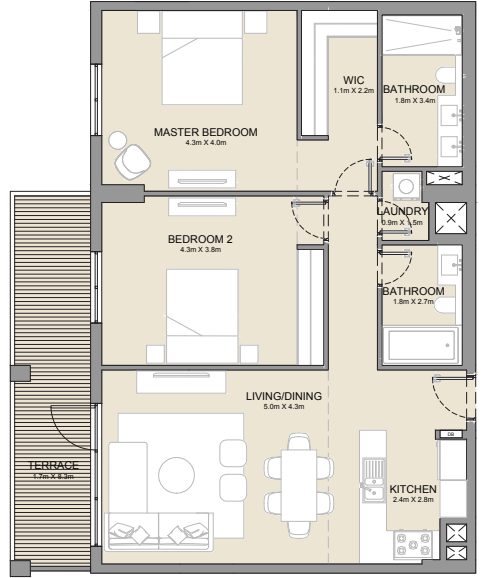

PORT DE LA MER
La Côte

2 BEDROOM
BUILDING 2

APARTMENT TYPE 7A
- LEVEL 1

UNIT NO.	SUITE AREA		BALCONY AREA		TOTAL AREA	
	SQM	SQFT	SQM	SQFT	SQM	SQFT
103	103.72	1116	15.75	170	119.47	1286