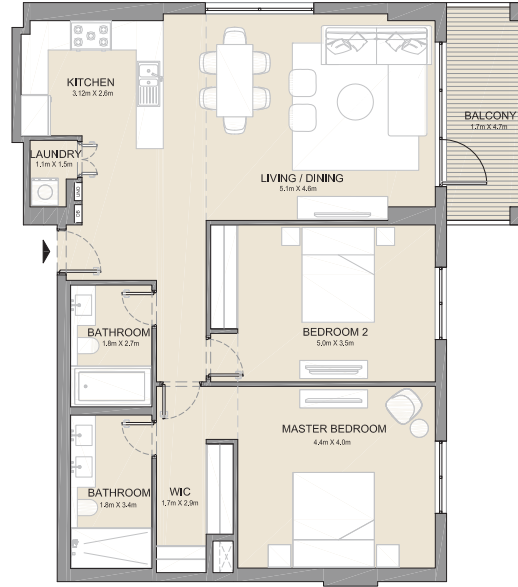

PORT DE LA MER
La Côte

2 BEDROOM APARTMENT TYPE 3
BUILDING 5 - LEVEL 1, 2, 3 & 4

UNIT NO.			SUITE AREA		BALCONY AREA		TOTAL AREA	
			SQM	SQFT	SQM	SQFT	SQM	SQFT
102	202	302	109.44	1178	9.07	98	118.51	1276
402			109.44	1178	9.08	98	118.52	1276