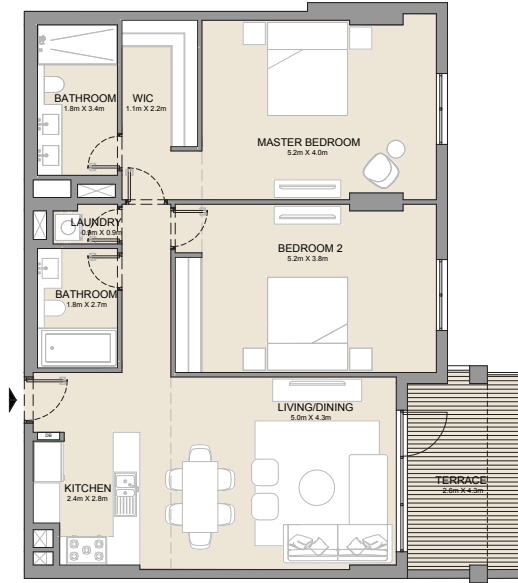

PORT DE LA MER
La Côte

2 BEDROOM
BUILDING 3

APARTMENT TYPE 2A
- LEVEL 1

UNIT NO.	SUITE AREA		BALCONY AREA		TOTAL AREA	
	SQM	SQFT	SQM	SQFT	SQM	SQFT
103	111.53	1200	12.66	136	124.19	1337