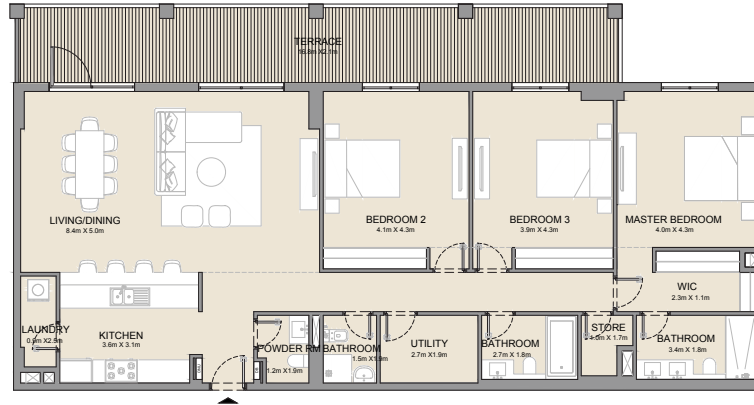

PORT DE LA MER
La Côte

3 BEDROOM
BUILDING 3

APARTMENT TYPE 4A
- LEVEL 1

LEVEL 1

UNIT NO.	SUITE AREA		BALCONY AREA		TOTAL AREA	
	SQM	SQFT	SQM	SQFT	SQM	SQFT
117	174.77	1881	38.56	415	213.33	2296