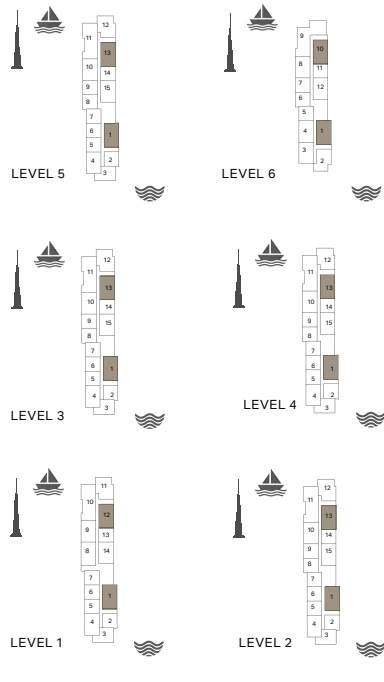

LEVEL 6

LEVEL 4

LEVEL 5

LEVEL 2

LEVEL 3

UNIT NO.			SUITE AREA		BALCONY AREA		TOTAL AREA	
			SQM	SQFT	SQM	SQFT	SQM	SQFT
207	307	407	68.82	741	5.32	57	74.14	798
507	605							

PORT DE LA MER
La Côte

2 BEDROOM APARTMENT TYPE 1
BUILDING 1 - LEVEL 1, 2, 3, 4, 5 & 6