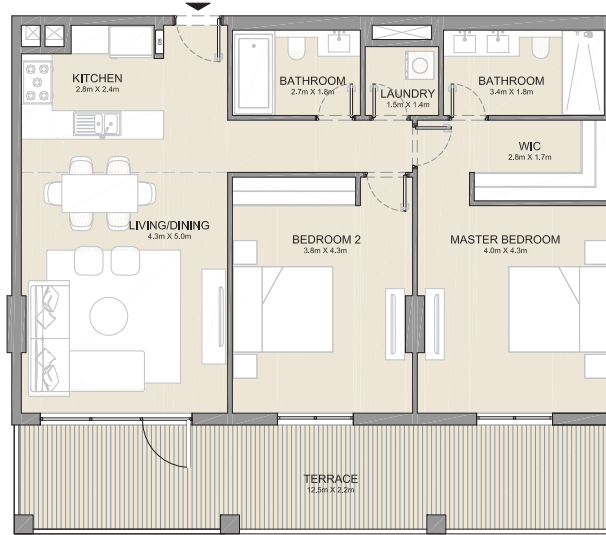

PORT DE LA MER
La Côte

2 BEDROOM APARTMENT TYPE 4A
BUILDING 4 - LEVEL 1

UNIT NO.	SUITE AREA		BALCONY AREA		TOTAL AREA	
	SQM	SQFT	SQM	SQFT	SQM	SQFT
105	104.53	1125	29.86	321	134.40	1447
106	104.50	1125	29.86	321	134.37	1446