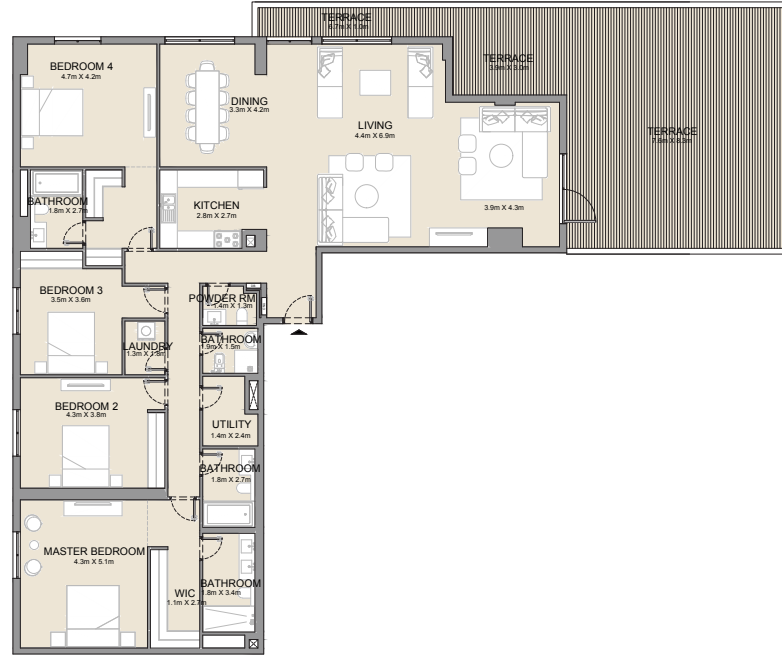

PORT DE LA MER
La Côte

4 BEDROOM
BUILDING 3

APARTMENT TYPE 2
- LEVEL 5

UNIT NO.	SUITE AREA		BALCONY AREA		TOTAL AREA	
	SQM	SQFT	SQM	SQFT	SQM	SQFT
507	247.61	2665	87.57	943	335.18	3608