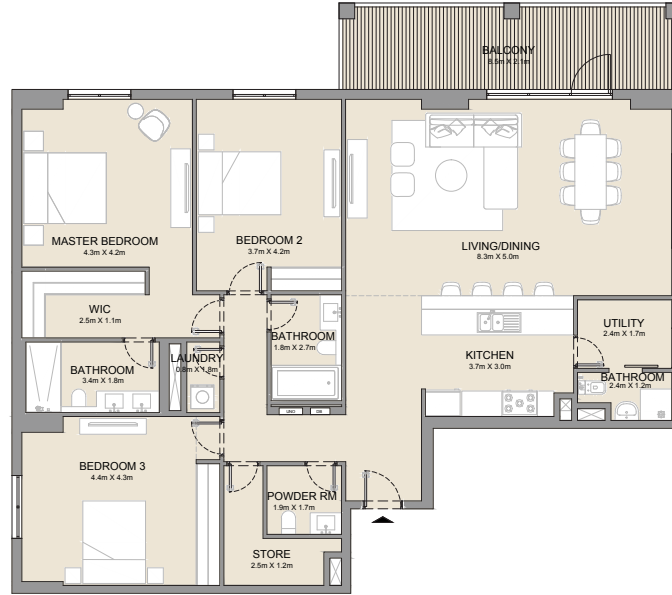

3 BEDROOM
BUILDING 3

APARTMENT TYPE 1A
- LEVEL 1

UNIT NO.	SUITE AREA		BALCONY AREA		TOTAL AREA	
	SQM	SQFT	SQM	SQFT	SQM	SQFT
102	178.48	1921	63.55	684	242.03	2605

PORT DE LA MER
La Côte

3 BEDROOM APARTMENT TYPE 1
BUILDING 3 - LEVEL 2 & 3