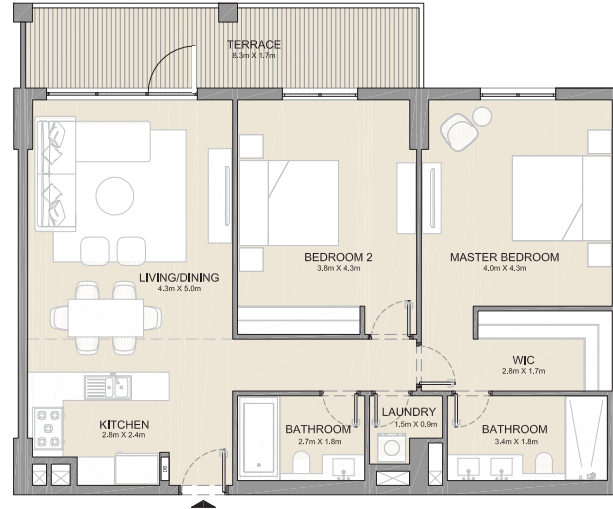

PORT DE LA MER
La Côte

1 BEDROOM APARTMENT TYPE 8
BUILDING 4 - LEVEL 5

UNIT NO.	SUITE AREA		BALCONY AREA		TOTAL AREA	
	SQM	SQFT	SQM	SQFT	SQM	SQFT
504	68.81	741	10.55	114	79.36	854

PORT DE LA MER
La Côte

2 BEDROOM APARTMENT TYPE 1A
BUILDING 4 - LEVEL 1