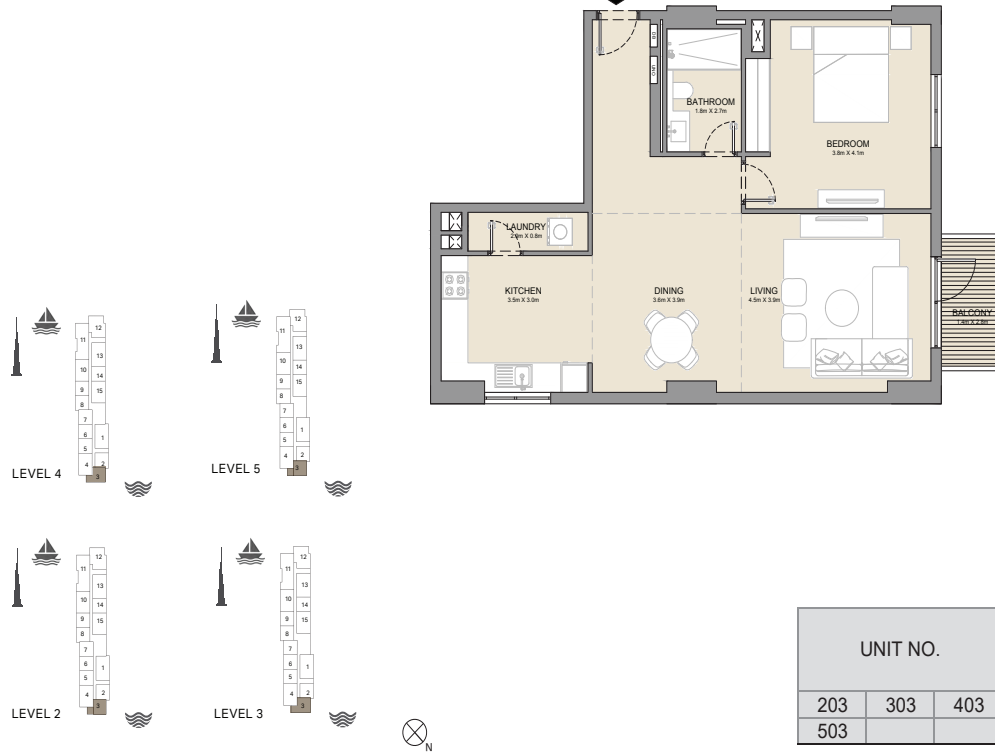

PORT DE LA MER
La Côte

1 BEDROOM APARTMENT TYPE 2
BUILDING 1 - LEVEL 2, 3, 4 & 5

UNIT NO.			SUITE AREA		BALCONY AREA		TOTAL AREA	
			SQM	SQFT	SQM	SQFT	SQM	SQFT
203	303	403	84.83	913	4.57	49	89.40	962
503