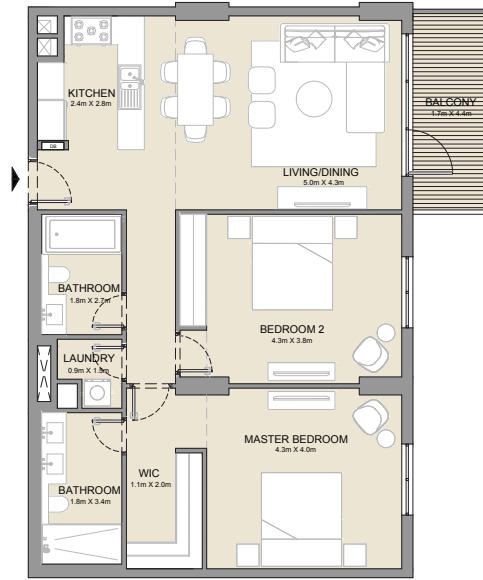

PORT DE LA MER
La Côte

2 BEDROOM
BUILDING 1

APARTMENT TYPE 6
- LEVEL 1, 2, 3, 4, 5 & 6

UNIT NO.			SUITE AREA		BALCONY AREA		TOTAL AREA	
			SQM	SQFT	SQM	SQFT	SQM	SQFT
114	215	315	104.50	1125	8.44	91	112.94	1216
415	515	612