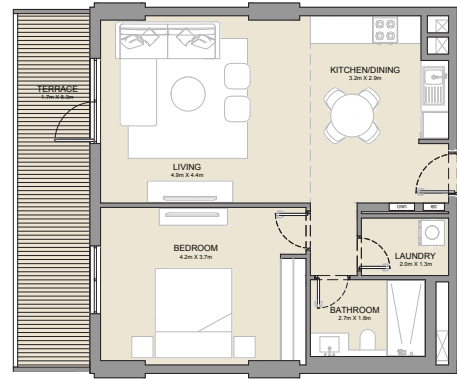

PORT DE LA MER
La Côte

1 BEDROOM APARTMENT TYPE 4A
BUILDING 1 - LEVEL 1

UNIT NO.	SUITE AREA		BALCONY AREA		TOTAL AREA	
	SQM	SQFT	SQM	SQFT	SQM	SQFT
106	68.83	741	15.75	170	84.58	910