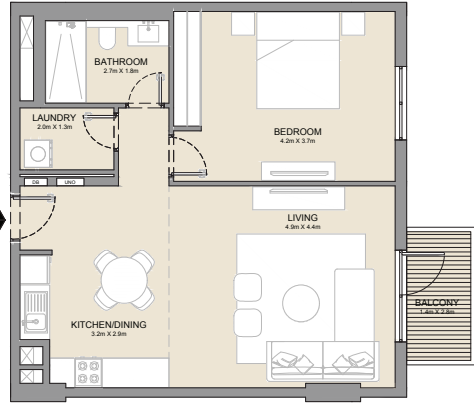

PORT DE LA MER
La Côte

1 BEDROOM
BUILDING 1

APARTMENT TYPE 1
- LEVEL 1, 2, 3, 4 & 5

UNIT NO.			SUITE AREA		BALCONY AREA		TOTAL AREA	
			SQM	SQFT	SQM	SQFT	SQM	SQFT
102			69.27	746	4.57	49	73.84	795
202	302	402	69.42	747	4.57	49	73.99	796