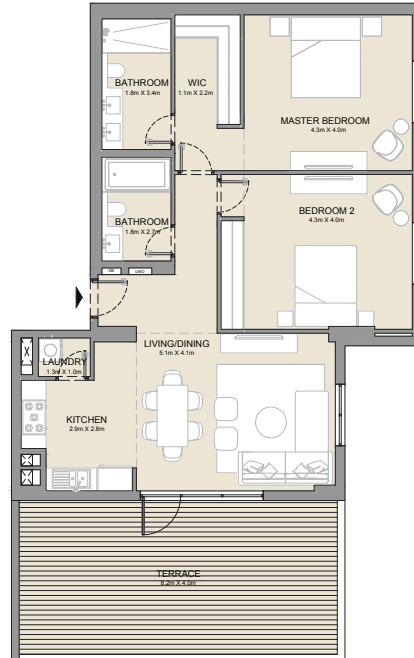

PORT DE LA MER
La Côte

2 BEDROOM
BUILDING 1

APARTMENT TYPE 7
- LEVEL 6

UNIT NO.	SUITE AREA		BALCONY AREA		TOTAL AREA	
	SQM	SQFT	SQM	SQFT	SQM	SQFT
602	105.17	1132	35.81	385	140.98	1517