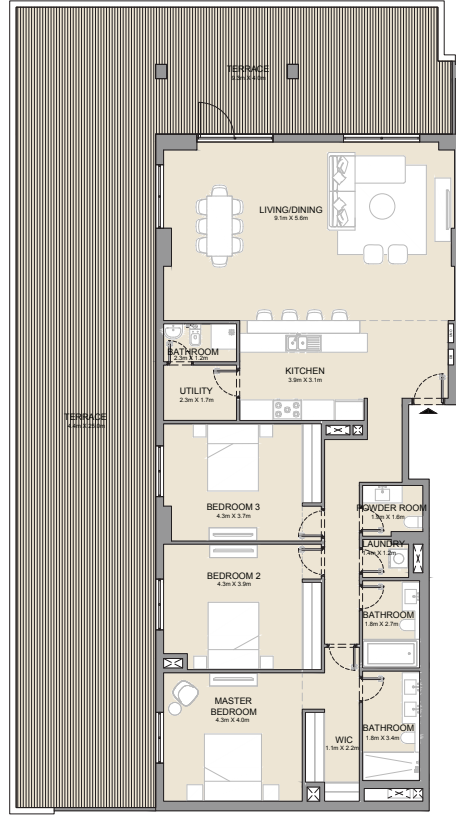

PORT DE LA MER
La Côte

3 BEDROOM APARTMENT TYPE 2A
BUILDING 2 - LEVEL 1

UNIT NO.	SUITE AREA		BALCONY AREA		TOTAL AREA	
	SQM	SQFT	SQM	SQFT	SQM	SQFT
117	180.34	1941	155.94	1679	336.28	3620