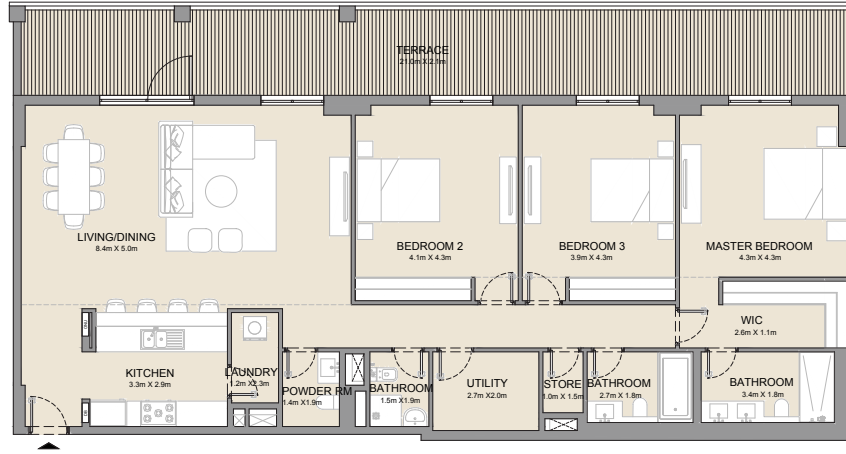

PORT DE LA MER
La Côte

3 BEDROOM
BUILDING 3

APARTMENT TYPE 3A
- LEVEL 1

LEVEL 1

UNIT NO.	SUITE AREA		BALCONY AREA		TOTAL AREA	
	SQM	SQFT	SQM	SQFT	SQM	SQFT
113	178.21	1918	49.82	536	228.03	2454