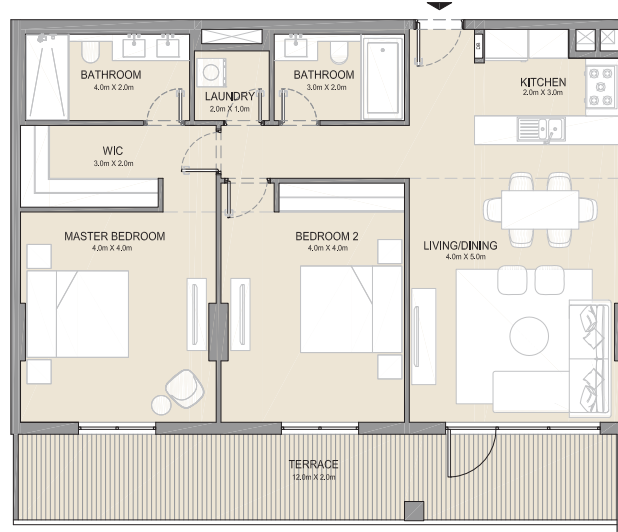

LEVEL 1

UNIT NO.	SUITE AREA		BALCONY AREA		TOTAL AREA	
	SQM	SQFT	SQM	SQFT	SQM	SQFT
105	104.50	1125	24.61	265	129.11	1390