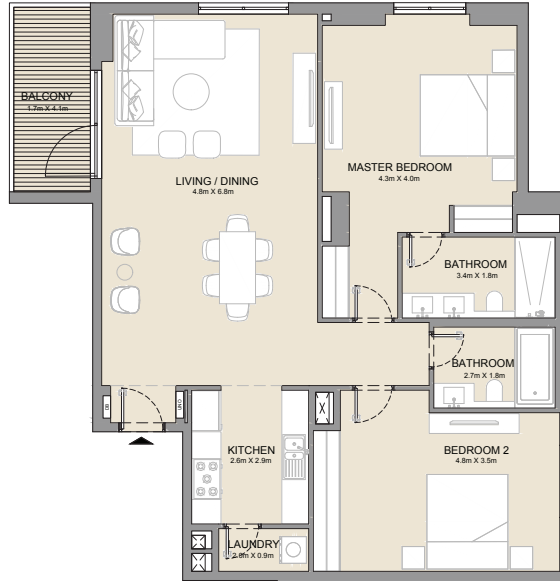

PORT DE LA MER
La Côte

2 BEDROOM APARTMENT TYPE 5
BUILDING 1 - LEVEL 2, 3, 4 & 5

UNIT NO.			SUITE AREA		BALCONY AREA		TOTAL AREA	
			SQM	SQFT	SQM	SQFT	SQM	SQFT
212	312	412	119.61	1287	8.02	86	127.63	1374
512