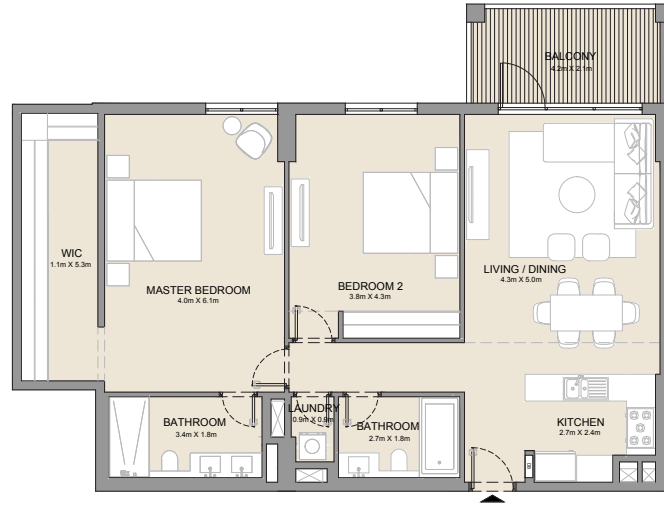

APARTMENT TYPE 6A
- LEVEL 1

LEVEL 1

UNIT NO.	SUITE AREA		BALCONY AREA		TOTAL AREA	
	SQM	SQFT	SQM	SQFT	SQM	SQFT
116	114.71	1235	19.22	207	133.93	1442

PORT DE LA MER
La Côte

2 BEDROOM APARTMENT TYPE 6
BUILDING 3 - LEVEL 2, 3, 4 & 5