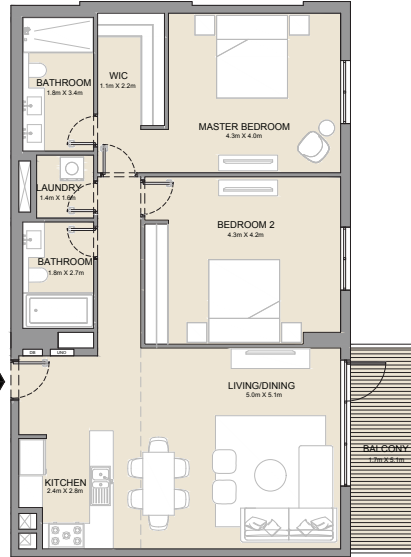

LEVEL 6

LEVEL 4

LEVEL 5

LEVEL 2

LEVEL 3

UNIT NO.			SUITE AREA		BALCONY AREA		TOTAL AREA	
			SQM	SQFT	SQM	SQFT	SQM	SQFT
207	307	407	68.82	741	5.32	57	74.14	798
507	605							

PORT DE LA MER
La Côte

2 BEDROOM APARTMENT TYPE 1
BUILDING 1 - LEVEL 1, 2, 3, 4, 5 & 6