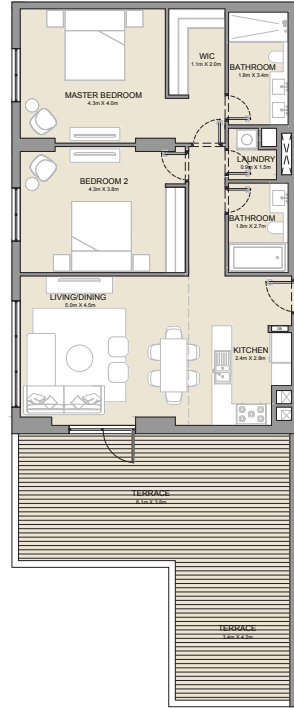

PORT DE LA MER
La Côte

2 BEDROOM
BUILDING 1

APARTMENT TYPE 8
- LEVEL 6

UNIT NO.	SUITE AREA		BALCONY AREA		TOTAL AREA	
	SQM	SQFT	SQM	SQFT	SQM	SQFT
603	105.86	1139	49.35	531	155.21	1671