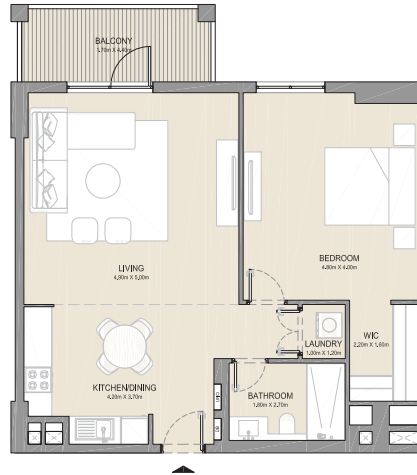

PORT DE LA MER
La Côte

1 BEDROOM APARTMENT TYPE 1
BUILDING 5 - LEVEL 2, 3, 4 & 5

UNIT NO.			SUITE AREA		BALCONY AREA		TOTAL AREA	
			SQM	SQFT	SQM	SQFT	SQM	SQFT
215	315	415	77.25	831	8.44	91	85.68	922
514