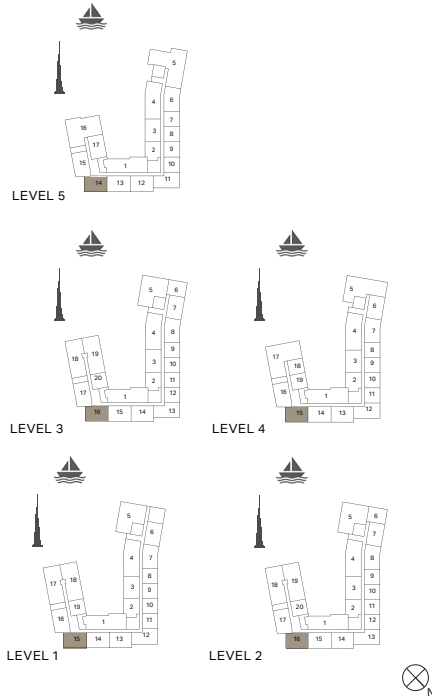

PORT DE LA MER
La Côte

2 BEDROOM
BUILDING 2

APARTMENT TYPE 2
- LEVEL 1, 2, 3, 4 & 5

UNIT NO.			SUITE AREA		BALCONY AREA		TOTAL AREA	
			SQM	SQFT	SQM	SQFT	SQM	SQFT
115	514		104.75	1128	8.81	95	113.56	1222
216	316	415	104.76	1128	8.81	95	113.57	1222