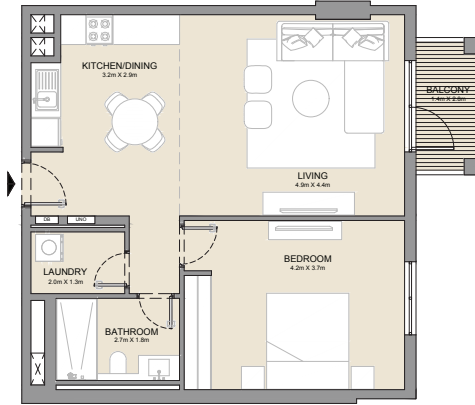

PORT DE LA MER
La Côte

1 BEDROOM
BUILDING 2

APARTMENT TYPE 3
- LEVEL 2, 3 & 4

UNIT NO.			SUITE AREA		BALCONY AREA		TOTAL AREA	
			SQM	SQFT	SQM	SQFT	SQM	SQFT
220	320	419	69.16	744	4.57	49	73.73	794