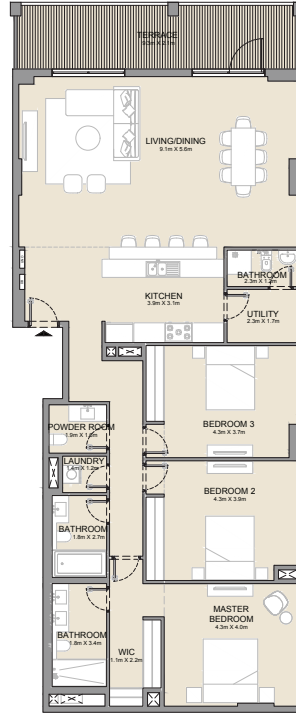

PORT DE LA MER
La Côte

3 BEDROOM APARTMENT TYPE 1
BUILDING 2 - LEVEL 2 & 3

UNIT NO.		SUITE AREA		BALCONY AREA		TOTAL AREA	
		SQM	SQFT	SQM	SQFT	SQM	SQFT
219	319	180.04	1938	21.56	232	201.60	2170