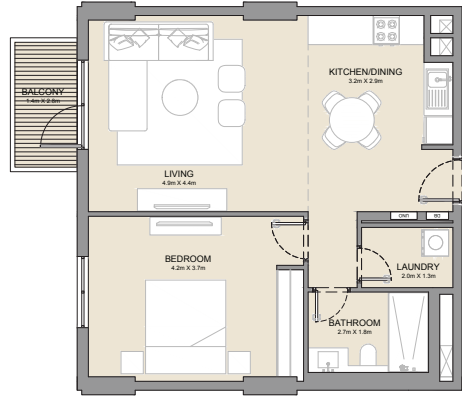

PORT DE LA MER
La Côte

1 BEDROOM APARTMENT TYPE 4
BUILDING 1 - LEVEL 2, 3, 4, 5 & 6

UNIT NO.			SUITE AREA		BALCONY AREA		TOTAL AREA	
			SQM	SQFT	SQM	SQFT	SQM	SQFT
206	306	406	68.82	741	4.57	49	73.39	790
208	308	408	69.19	745	4.57	49	73.76	794
508	606