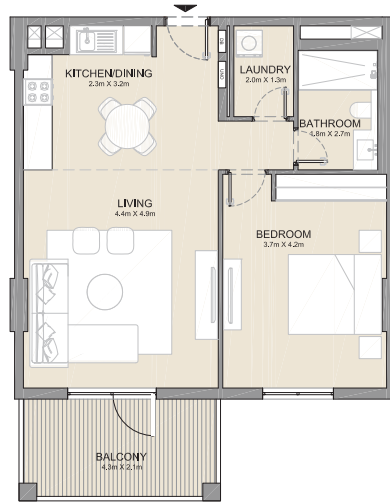

PORT DE LA MER
La Côte

1 BEDROOM APARTMENT TYPE 8
BUILDING 4 - LEVEL 5

UNIT NO.	SUITE AREA		BALCONY AREA		TOTAL AREA	
	SQM	SQFT	SQM	SQFT	SQM	SQFT
504	68.81	741	10.55	114	79.36	854