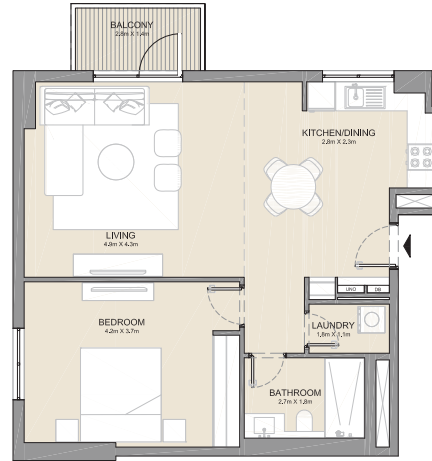

1 BEDROOM APARTMENT TYPE 1A
BUILDING 4 - LEVEL 1

UNIT NO.	SUITE AREA		BALCONY AREA		TOTAL AREA	
	SQM	SQFT	SQM	SQFT	SQM	SQFT
110	71.95	774	20.05	216	92.00	990

PORT DE LA MER
La Côte

1 BEDROOM
BUILDING 4

APARTMENT TYPE 1
- LEVEL 2, 3, 4 & 5