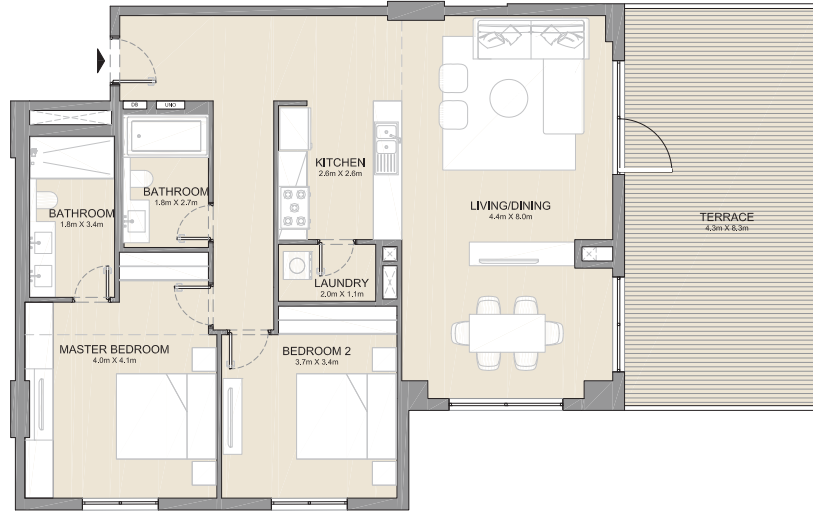

UNIT NO.	SUITE AREA		BALCONY AREA		TOTAL AREA	
	SQM	SQFT	SQM	SQFT	SQM	SQFT
503	115.94	1248	35.81	385	151.75	1633