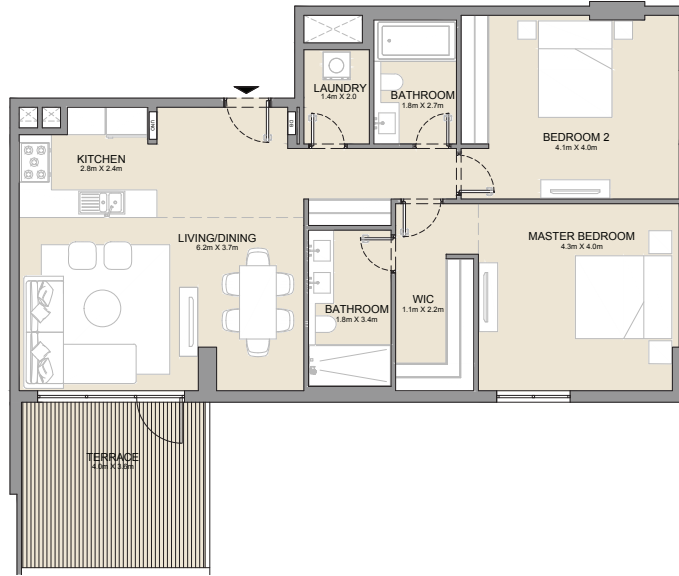

PORT DE LA MER
La Côte

2 BEDROOM
BUILDING 2

APARTMENT TYPE 4A
- LEVEL 1

UNIT NO.	SUITE AREA		BALCONY AREA		TOTAL AREA	
	SQM	SQFT	SQM	SQFT	SQM	SQFT
112	108.44	1167	15.84	171	124.28	1338