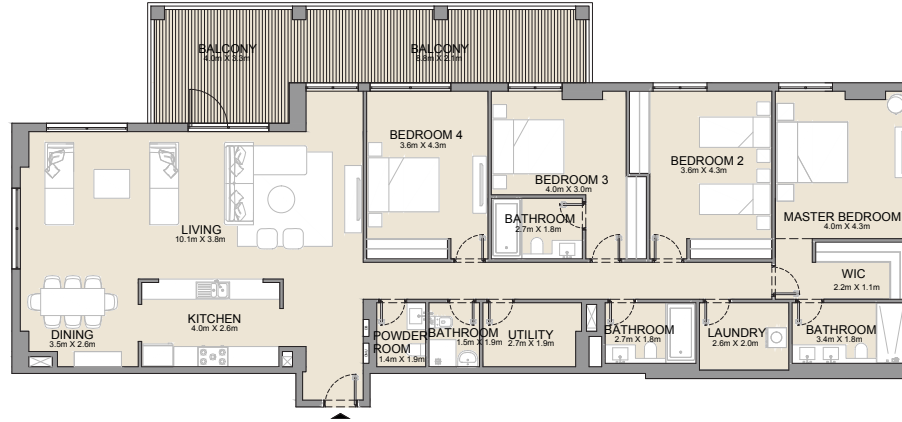

APARTMENT TYPE 1A
- LEVEL 3

LEVEL 3

UNIT NO.	SUITE AREA		BALCONY AREA		TOTAL AREA	
	SQM	SQFT	SQM	SQFT	SQM	SQFT
313	215.40	2319	61.63	663	277.03	2982

PORT DE LA MER
La Côte

4 BEDROOM
BUILDING 3

APARTMENT TYPE 1
- LEVEL 4