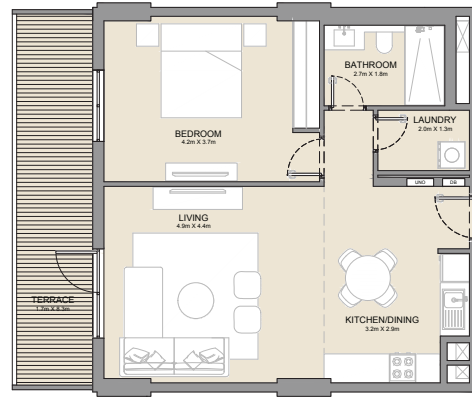

PORT DE LA MER
La Côte

1 BEDROOM APARTMENT TYPE 3A
BUILDING 1 - LEVEL 1

UNIT NO.	SUITE AREA		BALCONY AREA		TOTAL AREA	
	SQM	SQFT	SQM	SQFT	SQM	SQFT
105	68.83	741	15.75	170	84.58	910