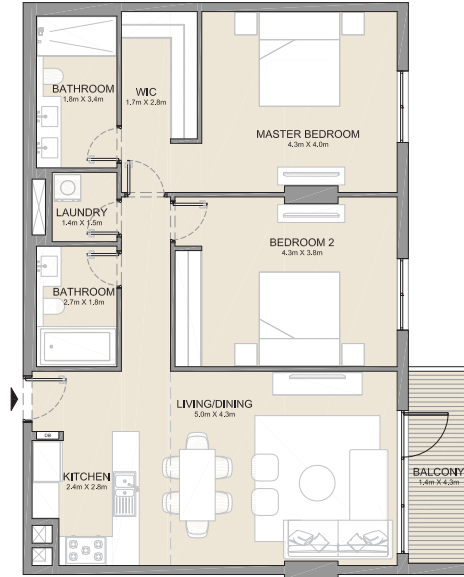

PORT DE LA MER
La Côte

2 BEDROOM APARTMENT TYPE 11
BUILDING 4 - LEVEL 5

UNIT NO.	SUITE AREA		BALCONY AREA		TOTAL AREA	
	SQM	SQFT	SQM	SQFT	SQM	SQFT
502	104.50	1125	7.05	76	111.55	1201