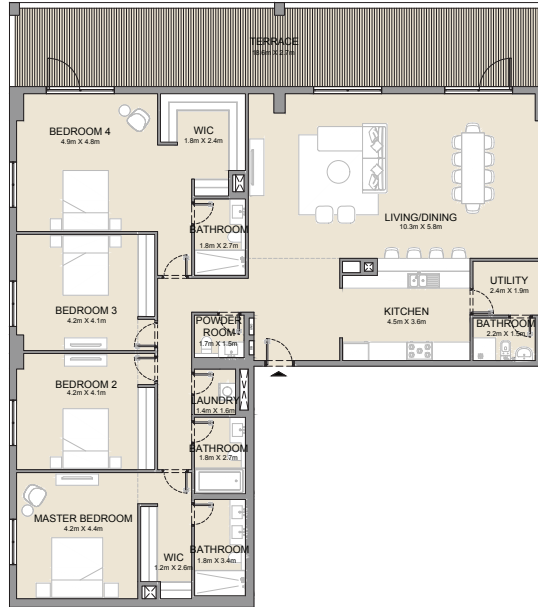

PORT DE LA MER
La Côte

4 BEDROOM
BUILDING 2

APARTMENT TYPE 1
- LEVEL 4

UNIT NO.	SUITE AREA		BALCONY AREA		TOTAL AREA	
	SQM	SQFT	SQM	SQFT	SQM	SQFT
417	250.24	2694	56.36	607	306.60	3300