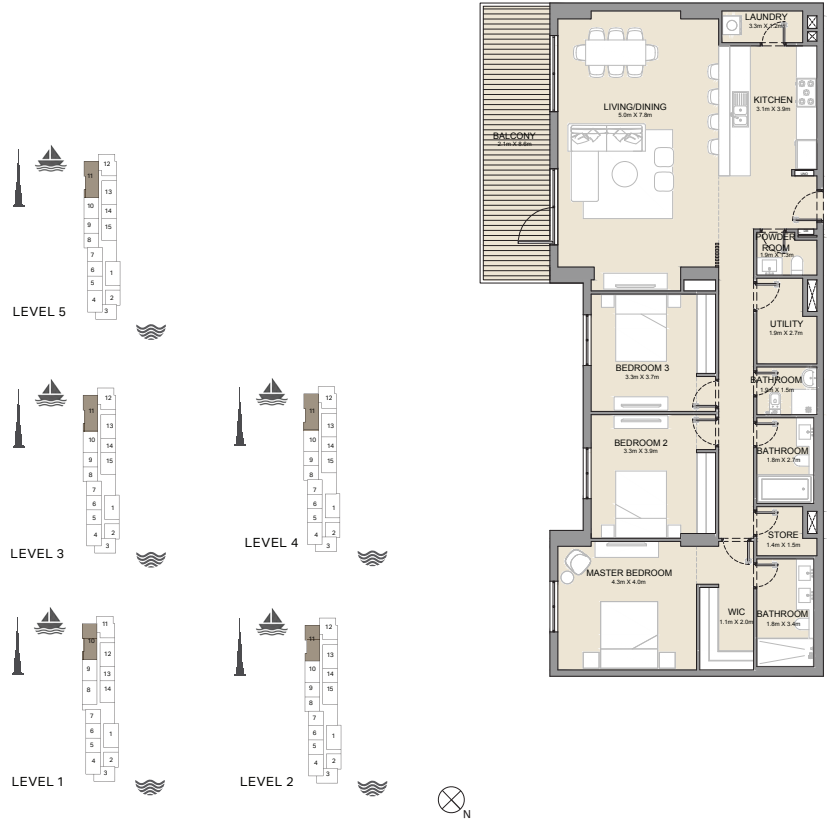

PORT DE LA MER
La Côte

3 BEDROOM APARTMENT TYPE 1
BUILDING 1 - LEVEL 1, 2, 3, 4 & 5

UNIT NO.			SUITE AREA		BALCONY AREA		TOTAL AREA	
			SQM	SQFT	SQM	SQFT	SQM	SQFT
110	211	311	166.45	1792	19.85	214	186.30	2005
411	511