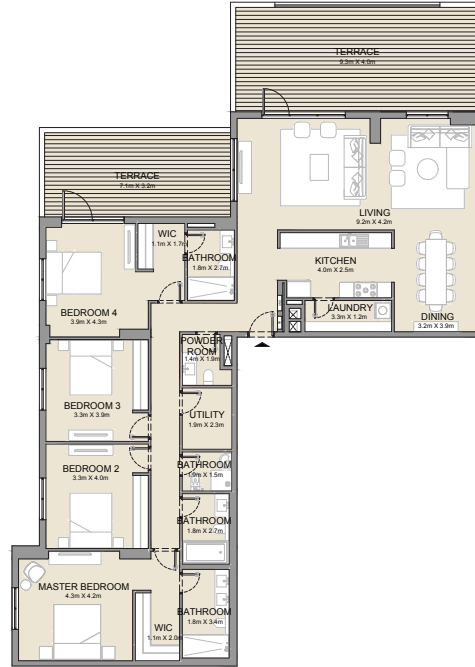

PORT DE LA MER
La Côte

4 BEDROOM
BUILDING 1

APARTMENT TYPE 1
- LEVEL 6

UNIT NO.	SUITE AREA		BALCONY AREA		TOTAL AREA	
	SQM	SQFT	SQM	SQFT	SQM	SQFT
609	207.64	2235	65.60	706	273.24	2941