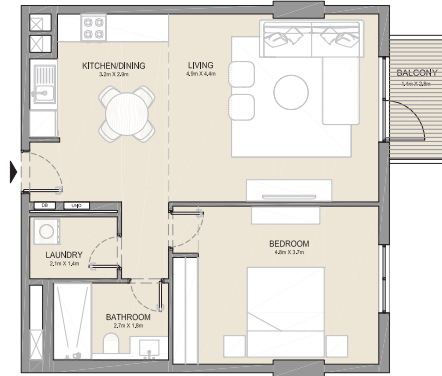

PORT DE LA MER
La Côte

1 BEDROOM APARTMENT TYPE 2
BUILDING 5 - LEVEL 1, 2, 3 & 4

UNIT NO.			SUITE AREA		BALCONY AREA		TOTAL AREA	
			SQM	SQFT	SQM	SQFT	SQM	SQFT
103	203	303	68.83	741	4.57	49	73.40	790
403