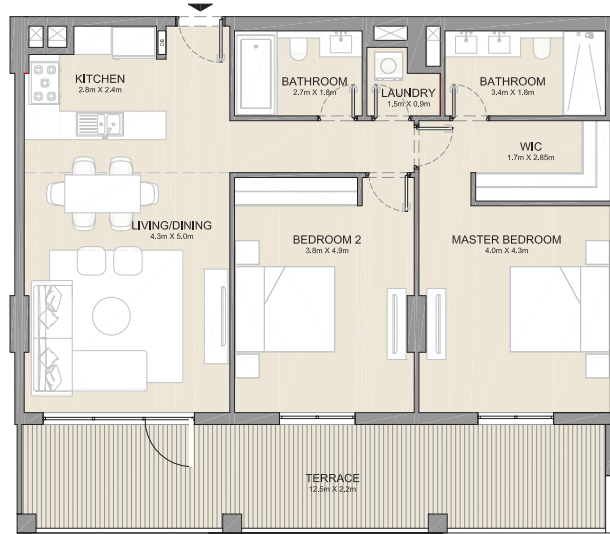

PORT DE LA MER
La Côte

2 BEDROOM APARTMENT TYPE 6A
BUILDING 4 - LEVEL 1

UNIT NO.	SUITE AREA		BALCONY AREA		TOTAL AREA	
	SQM	SQFT	SQM	SQFT	SQM	SQFT
103	104.04	1120	29.86	321	133.90	1441