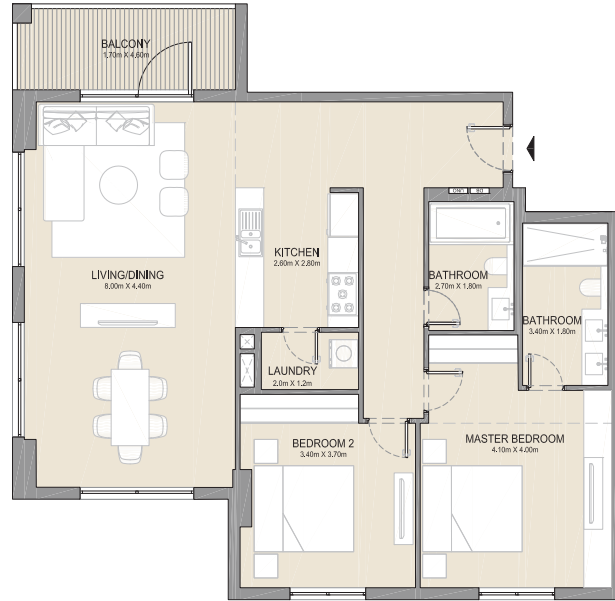

LEVEL 1

UNIT NO.	SUITE AREA		BALCONY AREA		TOTAL AREA	
	SQM	SQFT	SQM	SQFT	SQM	SQFT
111	116.15	1250	20.13	217	136.28	1467

PORT DE LA MER
La Côte

2 BEDROOM
BUILDING 5

APARTMENT TYPE 4
- LEVEL 2, 3 & 4

LEVEL 4