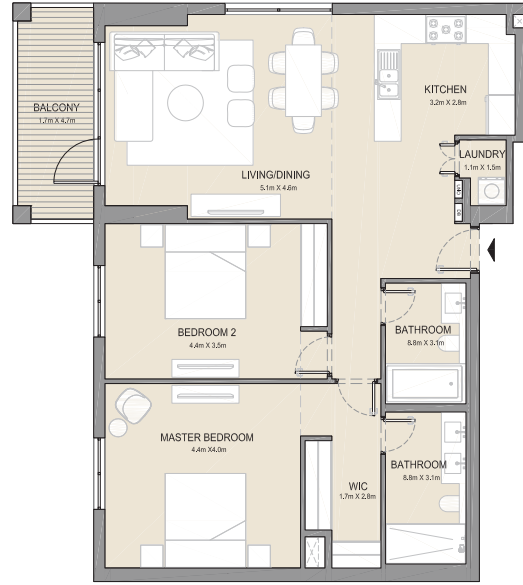

PORT DE LA MER
La Côte

2 BEDROOM APARTMENT TYPE 2
BUILDING 5 - LEVEL 2, 3 & 4