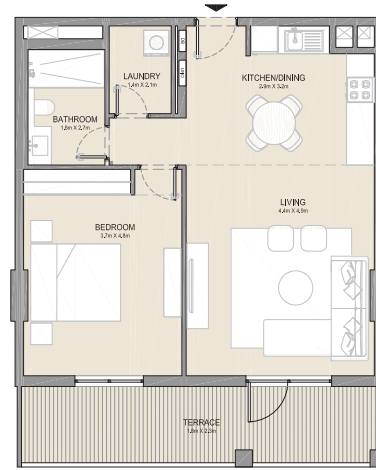

PORT DE LA MER
La Côte

1 BEDROOM APARTMENT TYPE 4A
BUILDING 5 - LEVEL 1

LEVEL 1

UNIT NO.		SUITE AREA		BALCONY AREA		TOTAL AREA	
		SQM	SQFT	SQM	SQFT	SQM	SQFT
106	109	68.83	741	16.44	177	85.26	918
107		68.83	741	16.45	177	85.28	918
108		68.83	741	16.43	177	85.25	918