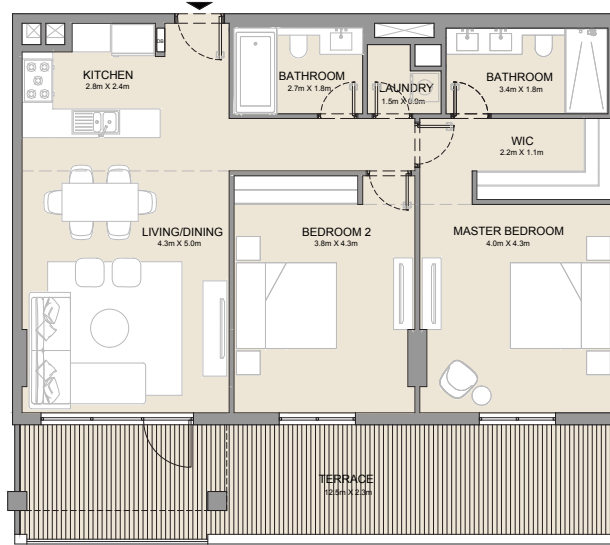

PORT DE LA MER
La Côte

2 BEDROOM
BUILDING 3

APARTMENT TYPE 1A
- LEVEL 1

LEVEL 1

UNIT NO.	SUITE AREA		BALCONY AREA		TOTAL AREA	
	SQM	SQFT	SQM	SQFT	SQM	SQFT
107	104.50	1125	31.82	343	136.32	1467
108	104.45	1124	31.91	343	136.36	1468