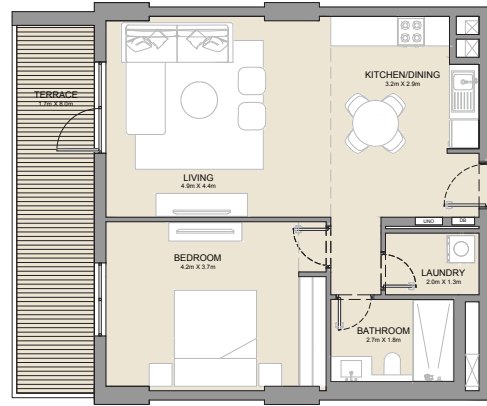

PORT DE LA MER
La Côte

1 BEDROOM
BUILDING 1

APARTMENT TYPE 5A
- LEVEL 1

UNIT NO.	SUITE AREA		BALCONY AREA		TOTAL AREA	
	SQM	SQFT	SQM	SQFT	SQM	SQFT
107	68.83	741	15.70	169	84.53	910