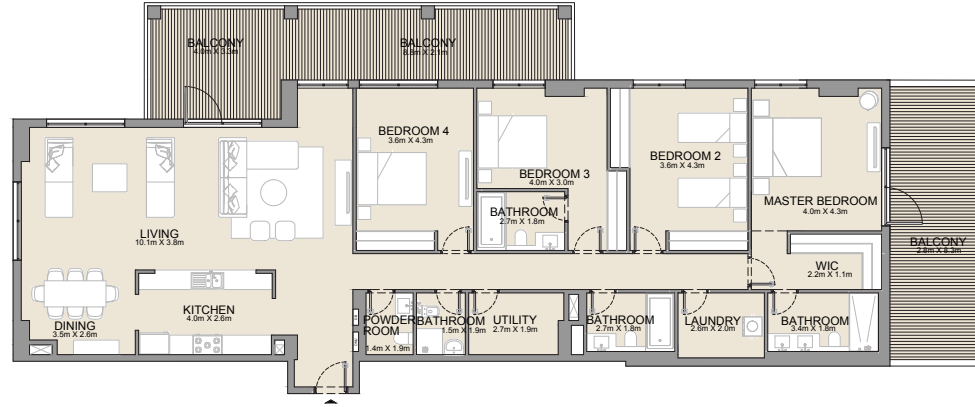

PORT DE LA MER
La Côte

4 BEDROOM
BUILDING 3

APARTMENT TYPE 1A
- LEVEL 3

LEVEL 3

UNIT NO.	SUITE AREA		BALCONY AREA		TOTAL AREA	
	SQM	SQFT	SQM	SQFT	SQM	SQFT
313	215.40	2319	61.63	663	277.03	2982