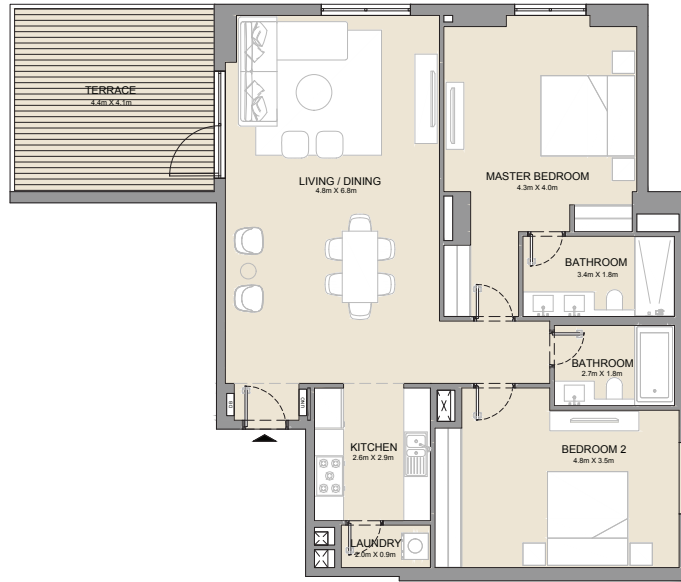

PORT DE LA MER
La Côte

2 BEDROOM
BUILDING 1

APARTMENT TYPE 5A
- LEVEL 1

UNIT NO.	SUITE AREA		BALCONY AREA		TOTAL AREA	
	SQM	SQFT	SQM	SQFT	SQM	SQFT
111	119.61	1287	19.88	214	139.49	1501