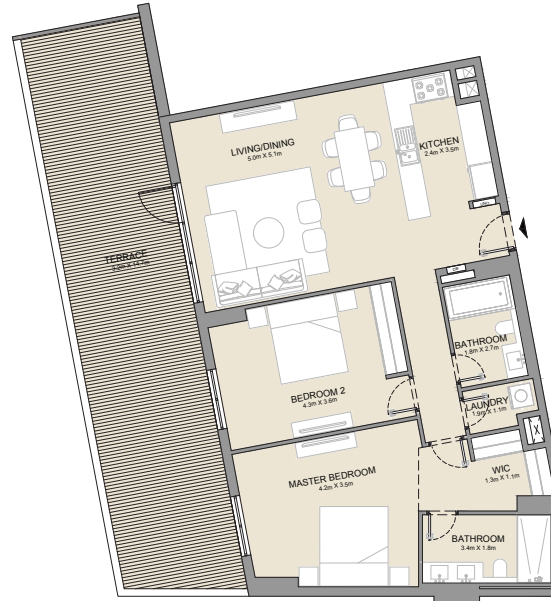

PORT DE LA MER
La Côte

2 BEDROOM   APARTMENT TYPE 1A
BUILDING 2   -   LEVEL 1

UNIT NO.	SUITE AREA		BALCONY AREA		TOTAL AREA	
	SQM	SQFT	SQM	SQFT	SQM	SQFT
116	111.67	1202	52.18	562	163.85	1764