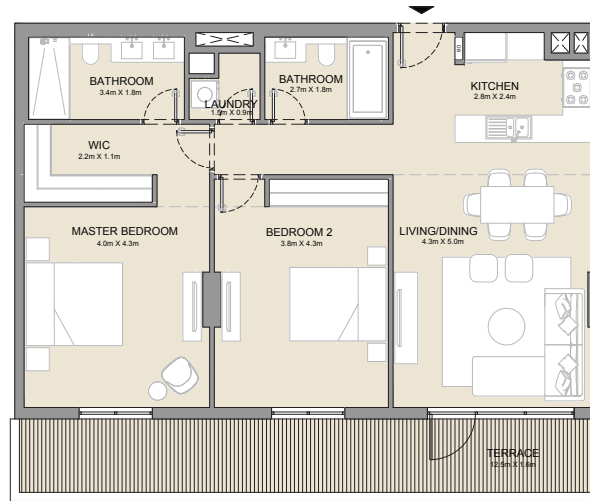

PORT DE LA MER
La Côte

2 BEDROOM APARTMENT TYPE 3A
BUILDING 2 - LEVEL 1

UNIT NO.	SUITE AREA		BALCONY AREA		TOTAL AREA	
	SQM	SQFT	SQM	SQFT	SQM	SQFT
113	104.55	1125	23.20	250	127.75	1375
114	104.50	1125	23.19	250	127.69	1374