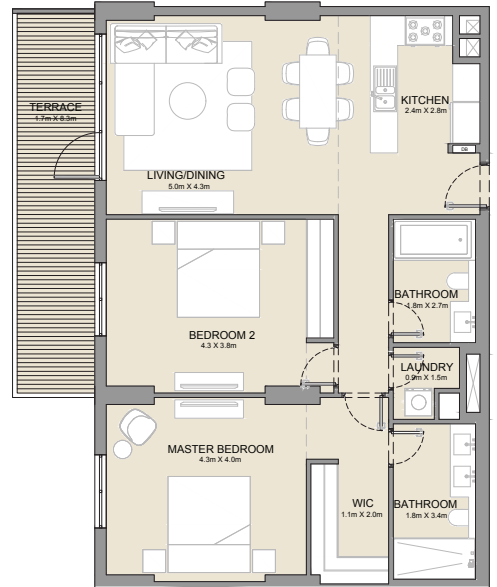

PORT DE LA MER
La Côte

2 BEDROOM APARTMENT TYPE 2A
BUILDING 1 - LEVEL 1

UNIT NO.	SUITE AREA		BALCONY AREA		TOTAL AREA	
	SQM	SQFT	SQM	SQFT	SQM	SQFT
104	104.58	1126	15.75	170	120.33	1295