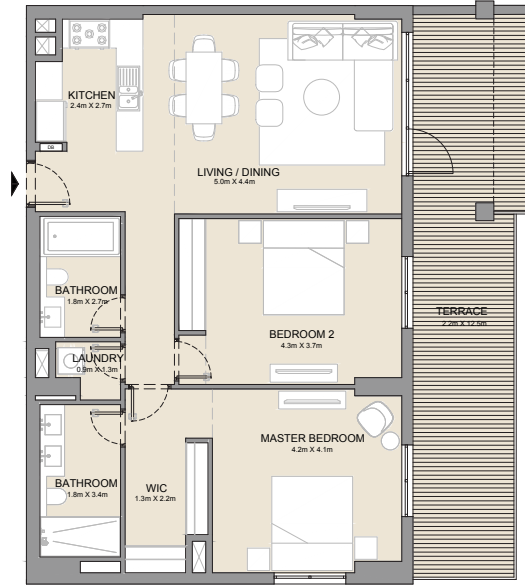

PORT DE LA MER
La Côte

2 BEDROOM
BUILDING 3

APARTMENT TYPE 3A
- LEVEL 1

UNIT NO.	SUITE AREA		BALCONY AREA		TOTAL AREA	
	SQM	SQFT	SQM	SQFT	SQM	SQFT
104	104.95	1130	32.19	346	137.14	1476