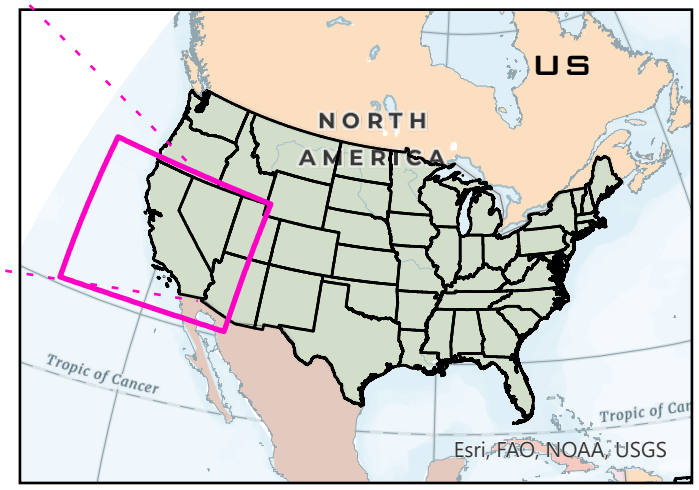

**CALIFORNIA SUNLIGHT MAP
FOR THE MONTH OF
AUGUST**

**MAP COURTESY
OF
WILDFIRE.EARTH
ALL RIGHTS
RESERVED**

California State Parks, Esri, HERE, Garmin, FAO, NOAA, USGS, EPA