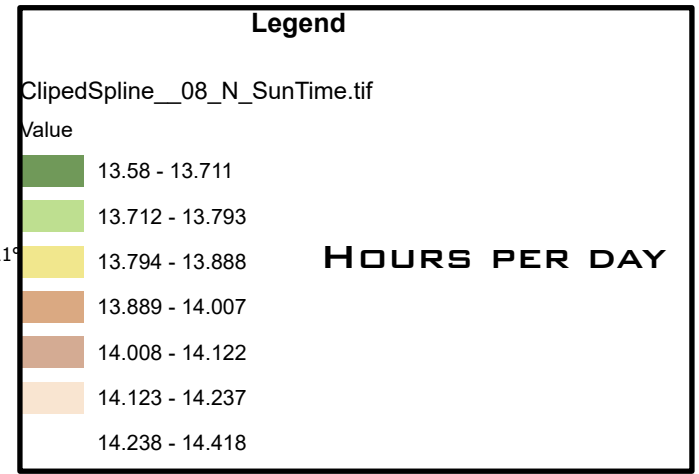

**CALIFORNIA SUNLIGHT MAP
FOR THE MONTH OF
AUGUST**

**MAP COURTESY
OF
WILDFIRE.EARTH
ALL RIGHTS
RESERVED**

California State Parks, Esri, HERE, Garmin, FAO, NOAA, USGS, EPA