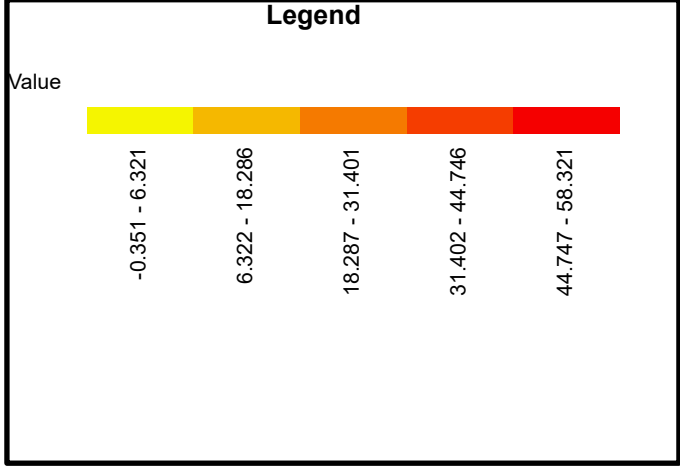

**CALIFORNIA HIGH RISK AREA
FOR THE MONTH OF
AUGUST 2023**

**MAP
COURTESY**

**ALL RIGHTS
RESERVED**

WILDFIRE.EARTH
COMPREHENSIVE PREDICTIVE MODEL

California State Parks, Esri, HERE, Garmin, SafeGraph, FAO, METI/NASA, USGS, Bureau of Land Management, EPA, NPS