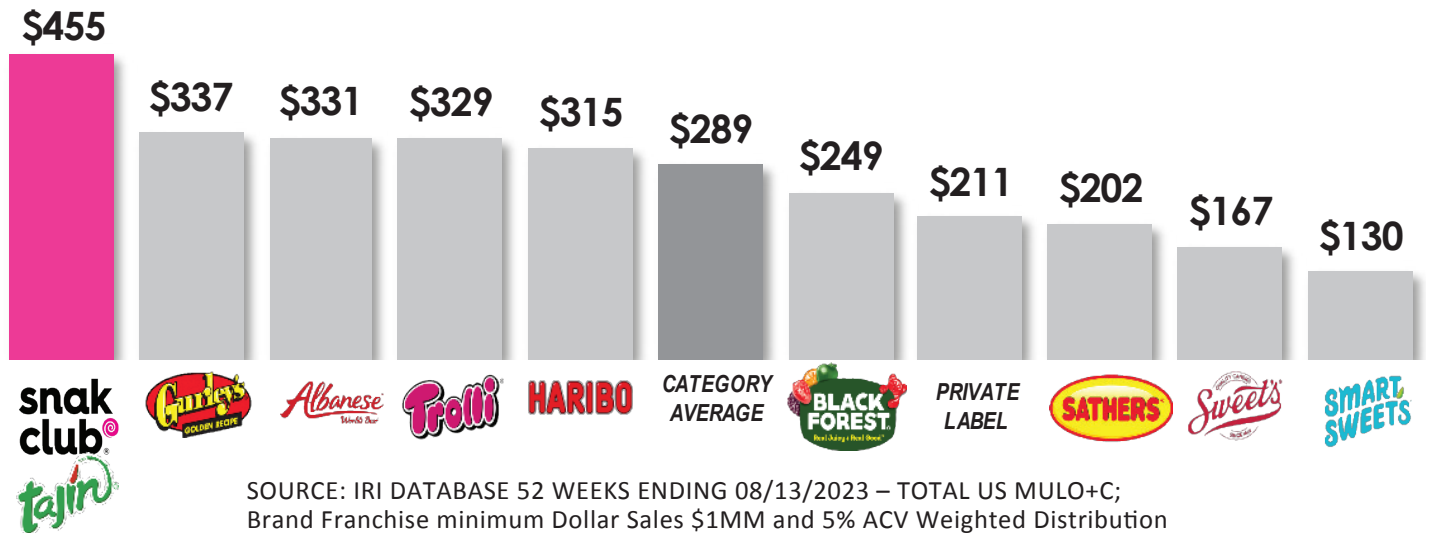

Case dimensions (In.):
9.5 L x 7.5 W x 4.25 H
Package dimensions (In.):
8.35 L x 5.25 W x 1.5 D

Other sizes also available, see back of book

snak club®

tajin® CHILI & LIME Gummy Bears

Snak Club Gummies Outpace Total Gummy Market

Dollar Sales Per Total Points of Distribution (\$ in 000's)

Snak Club Tajin® Gummy Bears Deliver Multiple Consumer Benefits

Snak Club Tajin Gummy Bears

Haribo Goldbears

Albanese Gummi Bears

Black Forest Gummy Bears