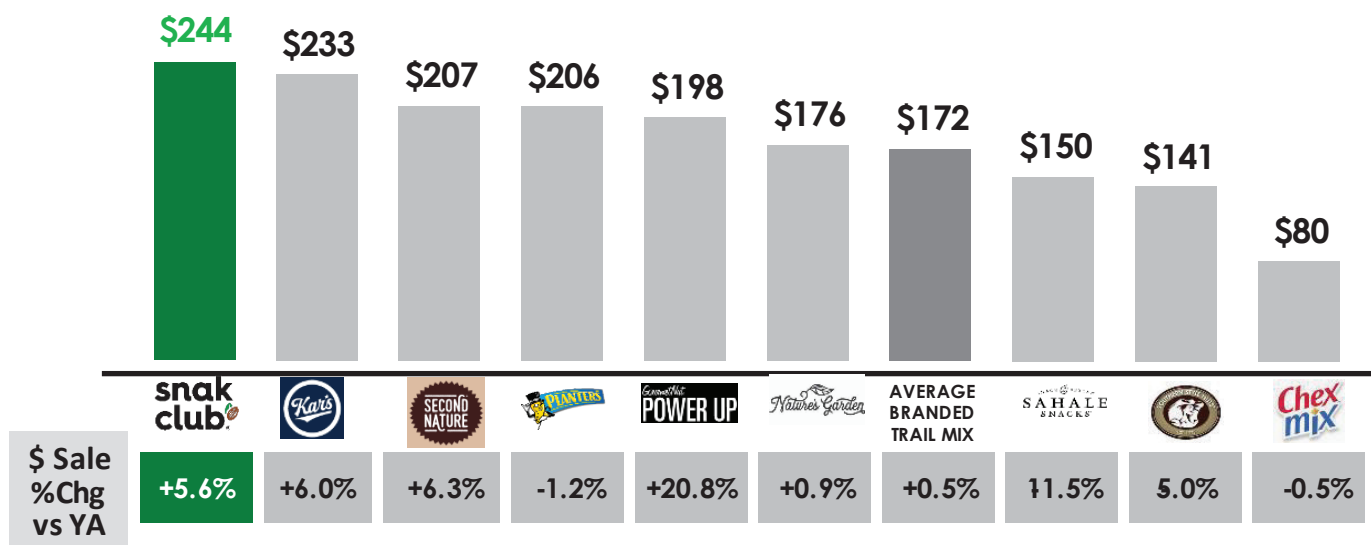

Snak Club is the **Fastest Growing**
Branded Trail Mix in MULOCC*

Trail Mix Dollar Sales Per Point of Distribution

\$ in Thousands

Trail Mix

Must-haves

3oz

Case dimensions (In.):
9.38 L x 7.5 W x 2.88 H
Package dimensions (In.):
7.5 L x 4.75 W x 1.25 D