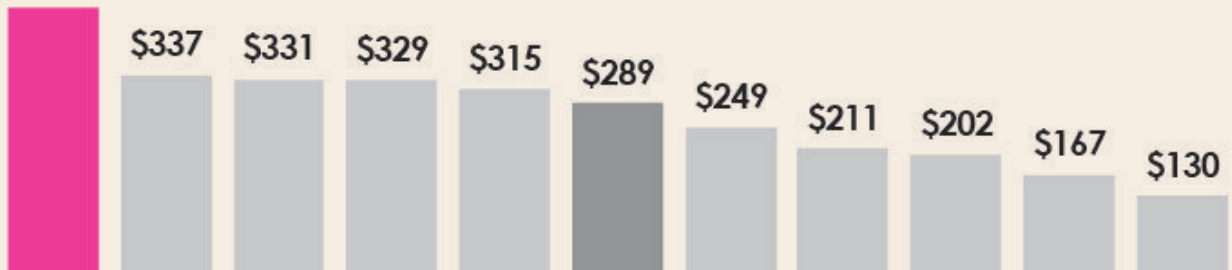

snak club®

tajin®
CHILI & LIME
Gummy Bears

Snak Club Gummies Outpace Total Gummy Market

Dollar Sales Per Total Points of Distribution in Thousands

\$455

Snak Club Tajin® Gummy Bears Deliver Multiple Consumer Benefits

Snack Size

Premium Size

Family Size

2oz

0 87076 80906 5
 Case dimensions (In.):
 9.5 L x 7.5 W x 4.25 H
 Package dimensions (In.):
 8.25 L x 4.50 W x 0.75 D

4oz

0 87076 21906 2
 Case dimensions (In.):
 9.5 L x 7.5 W x 4.25 H
 Package dimensions (In.):
 7.80 L x 5.25 W x 1.75 D