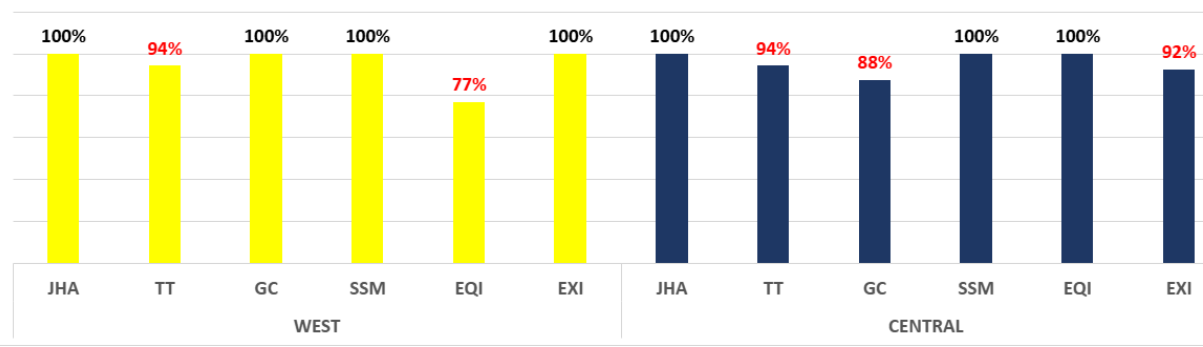

5-Week Project Safety Performance

Suncontractor Safety Management

REGIONAL SAFETY PERFORMANCE

Leading Safety Measures

Regional Safety Performance