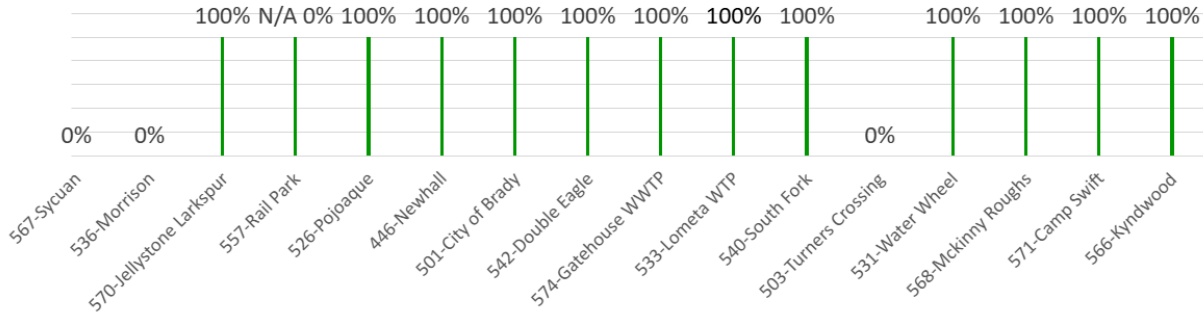

5-Week Project Safety Performance

Suncontractor Safety Management

REGIONAL SAFETY PERFORMANCE

Leading Safety Measures

Regional Safety Performance