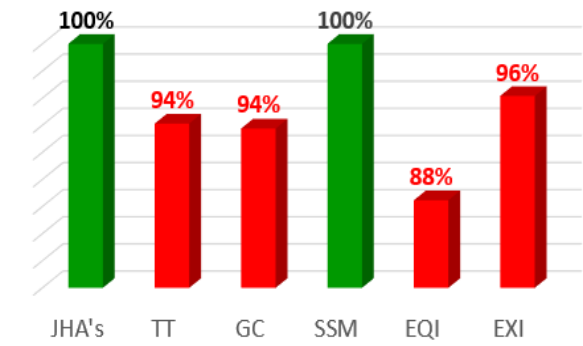

5-Week Project Safety Performance

Suncontractor Safety Management

REGIONAL SAFETY PERFORMANCE

Leading Safety Measures

Regional Safety Performance