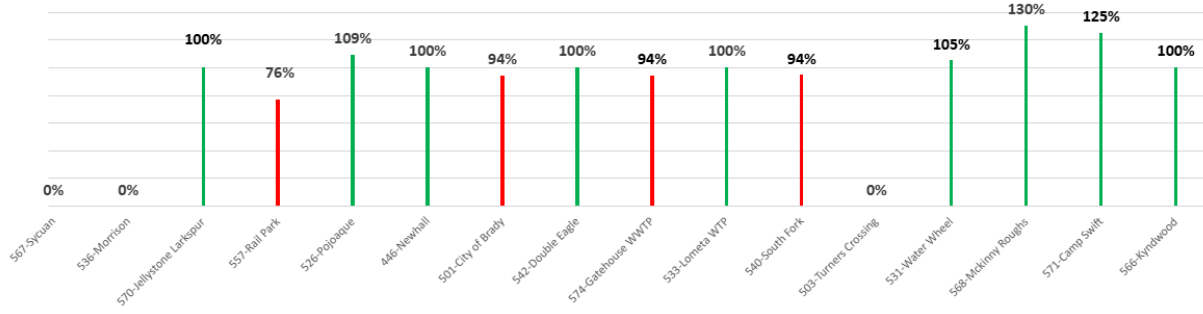

5-Week Project Safety Performance

Suncontractor Safety Management

REGIONAL SAFETY PERFORMANCE

Leading Safety Measures

Regional Safety Performance