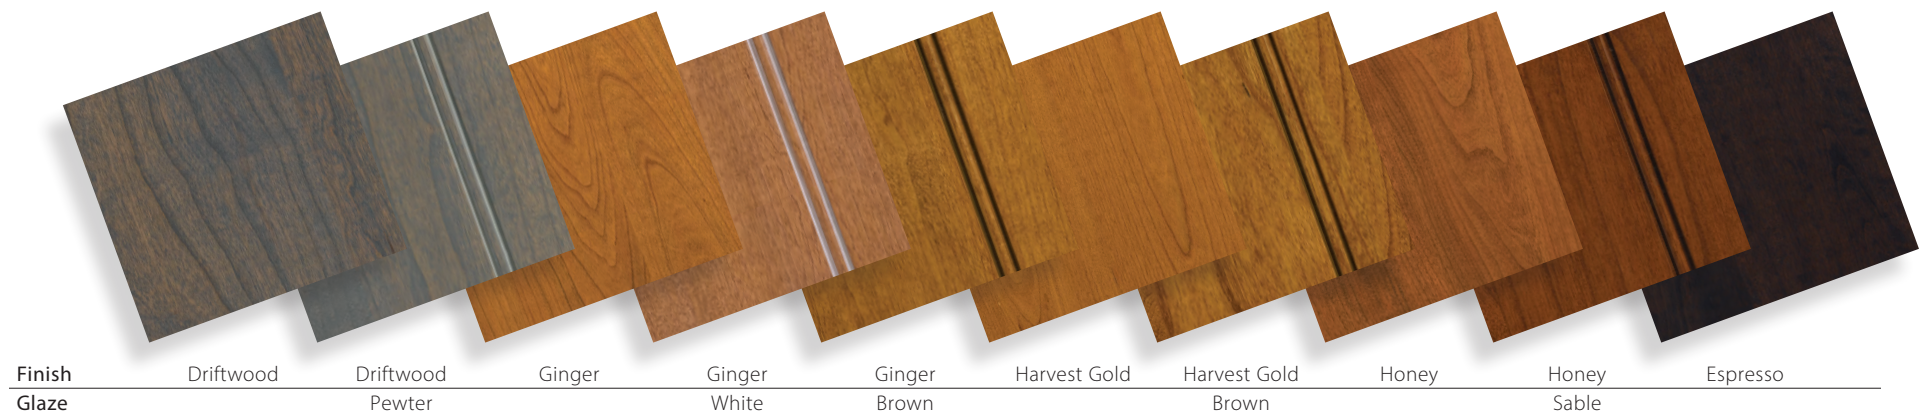

# Color Guide

FINISHING SAMPLE COLLECTIONS

# Hard Maple

All samples on this page shown in Hard Maple.

Natural

# Cherry

Bordeaux  
Sable

All samples on this page shown in Cherry.

Specie	Hard Maple	Walnut	White Oak	White Oak	White Oak	White Oak	White Oak	White Oak	White Oak	White Oak
Finish	English Toffee	Seaside	Ashen	Ashen	Desert Sand	Desert Sand	Seaside	Seaside	Shale	Sienna
Glaze			Sable			Brown		Onyx		Sable