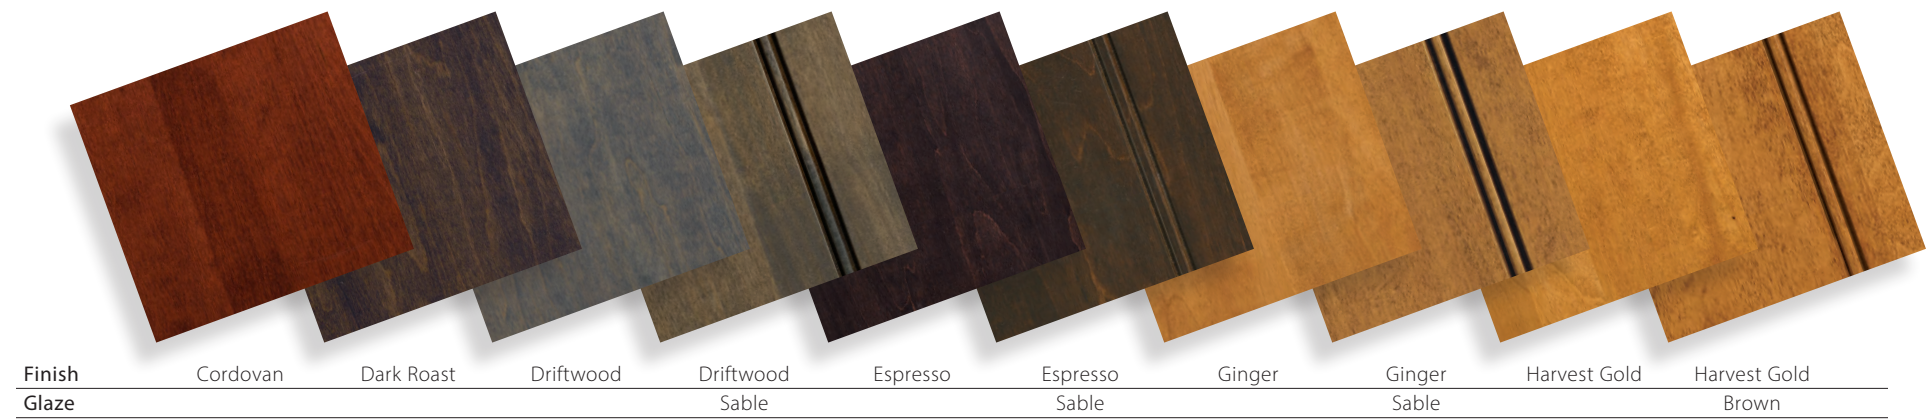

# Color Guide

FINISHING SAMPLE COLLECTIONS

# Hard Maple

All samples on this page shown in Hard Maple.

Natural

Specie	Hard Maple	Walnut	White Oak	White Oak	White Oak	White Oak	White Oak	White Oak	White Oak	White Oak
Finish	English Toffee	Seaside	Ashen	Ashen	Desert Sand	Desert Sand	Seaside	Seaside	Shale	Sienna
Glaze			Sable			Brown		Onyx		Sable