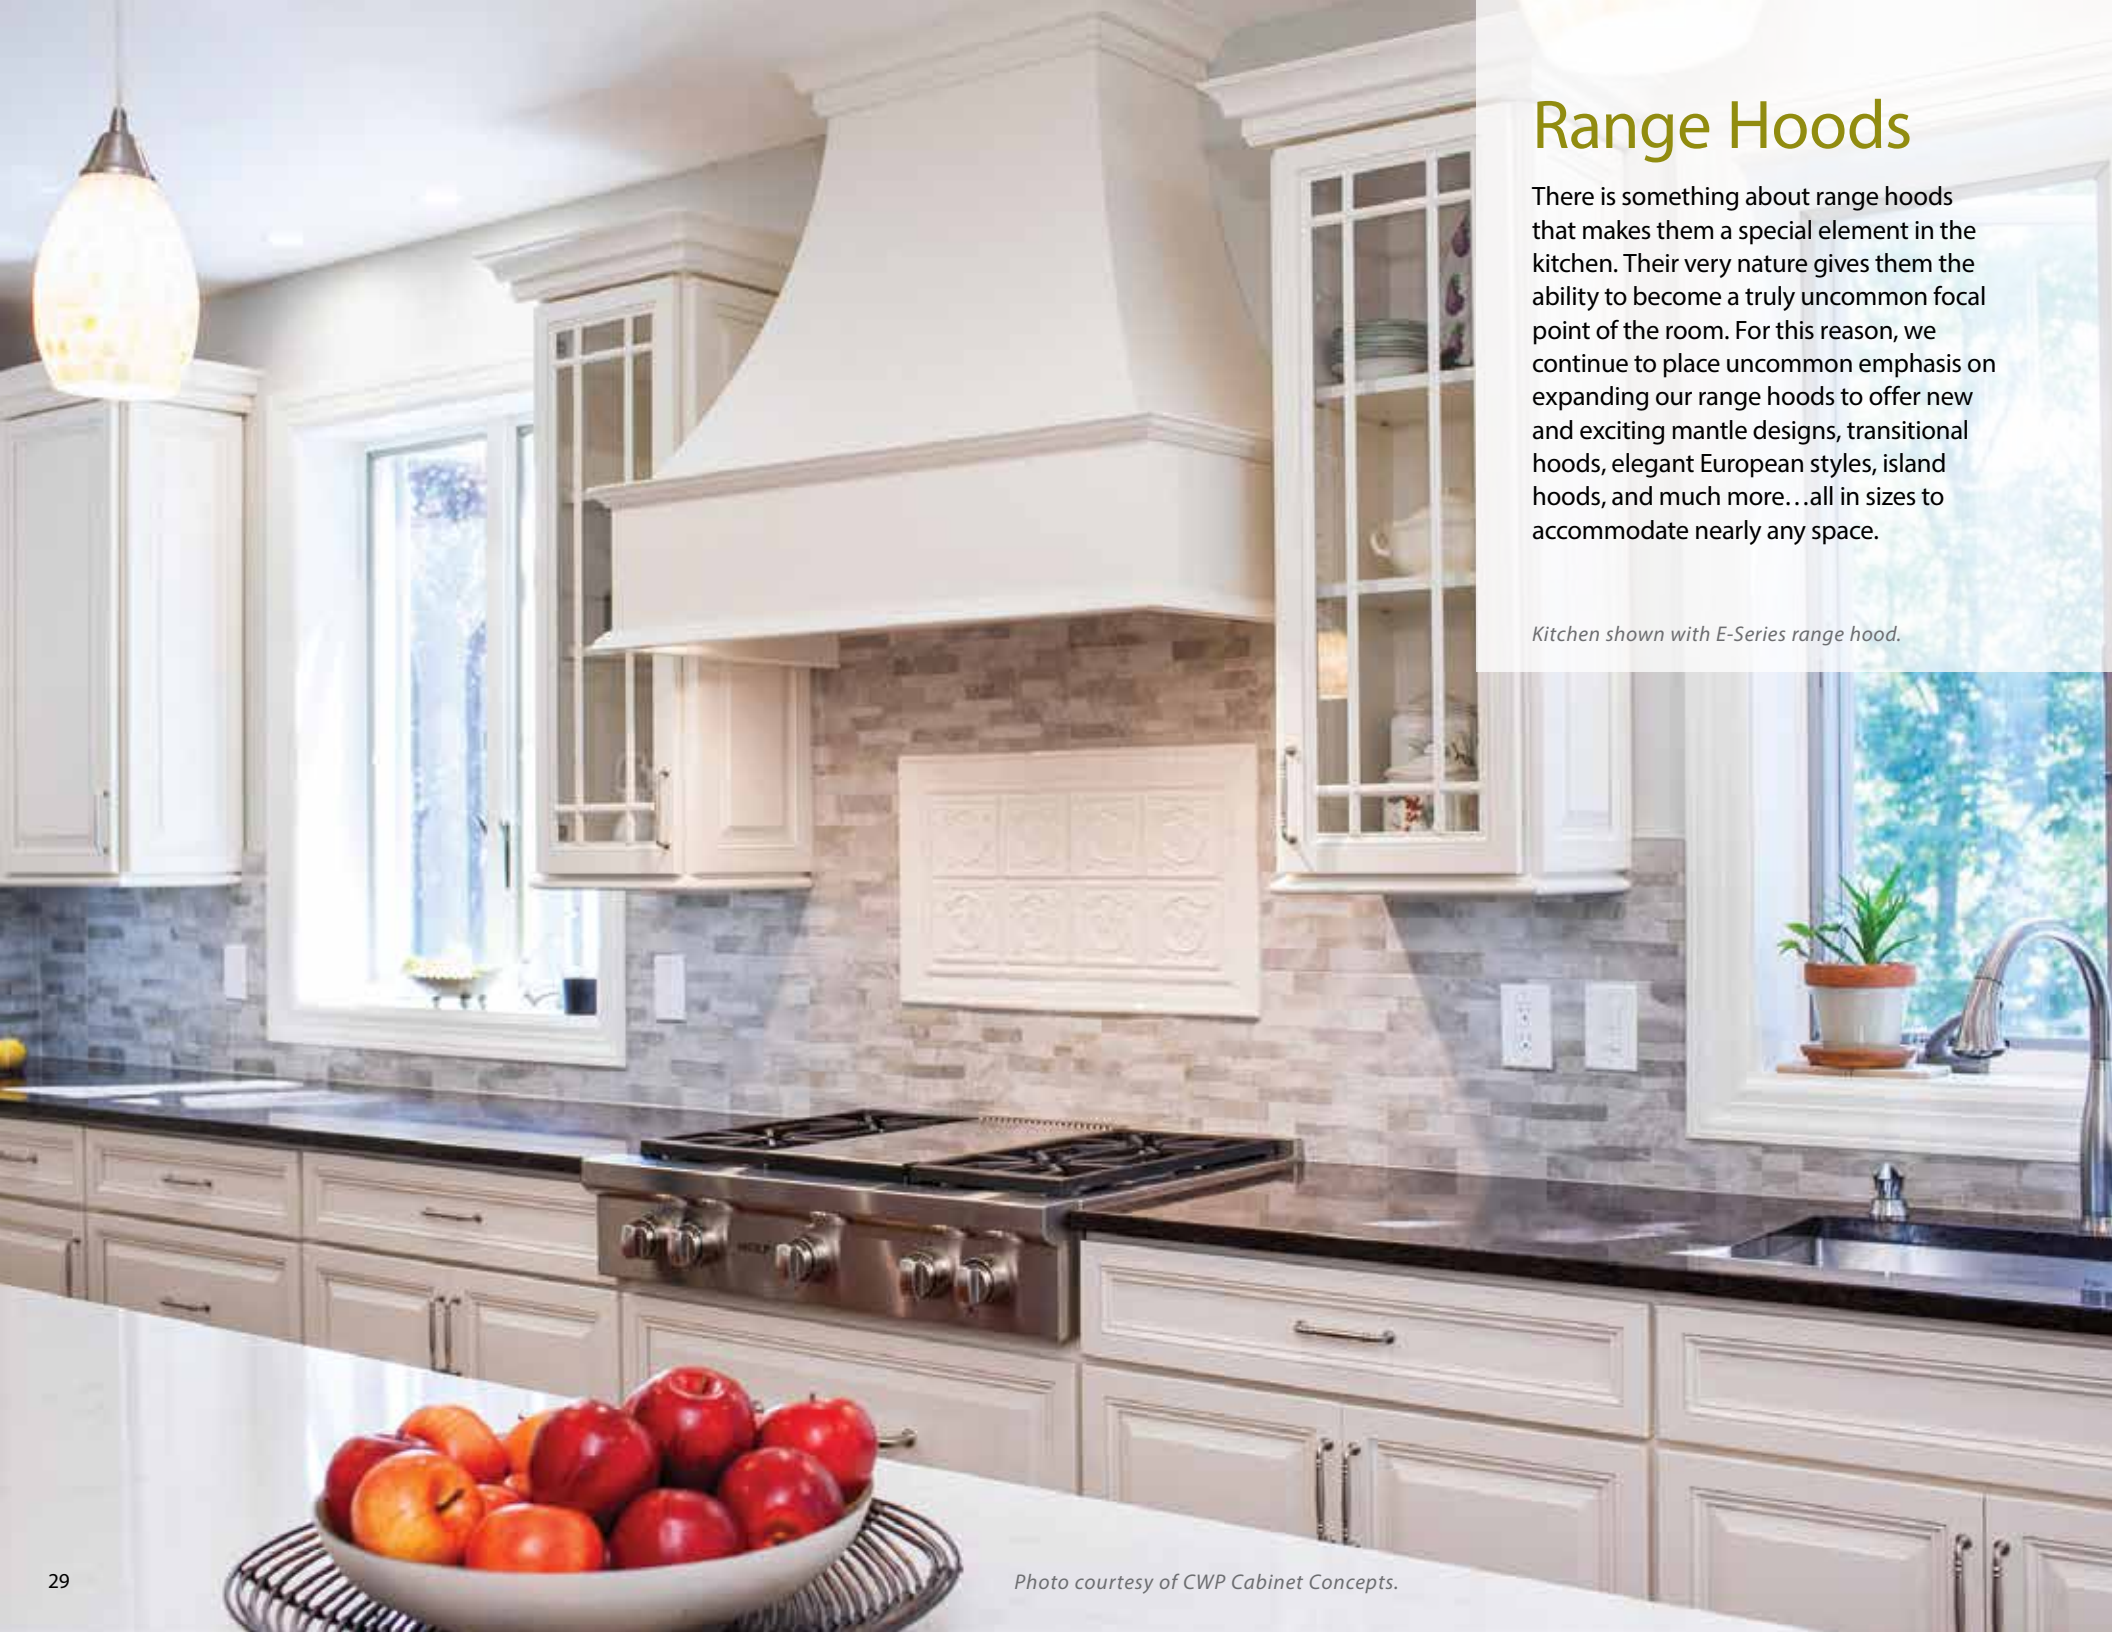

Kitchen shown with E-Series range hood.

Photo courtesy of CWP Cabinet Concepts.

CROWN 6

CROWN 24

SHAKER CROWN 1126

CROWN 1238

CROWN 2324

LARGE COVE 1524