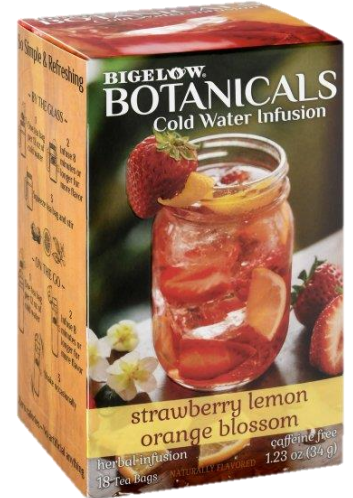

05HO114

05HO113

BIGELOW BOTANICALS

Price Per Box

\$ **4** .22

While quantities last

**BIG BOTANICALS
STRBRY LEM ORG
BLOSS 18CT**

15BG148

CANADA DRY

**CANADA DRY
GINGERALEALE
24X355**

01C0107

Price Per Case

\$ **10** .68

While quantities last

CANADA DRY

**CANADA DRY DIET
GINGERALE
12X355**