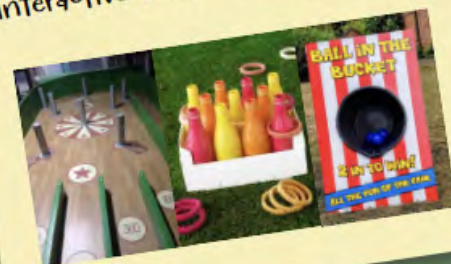

FETE GAMES

Join the loveable characters as you take on a series of traditional fete games all with an interactive twist and scoring!