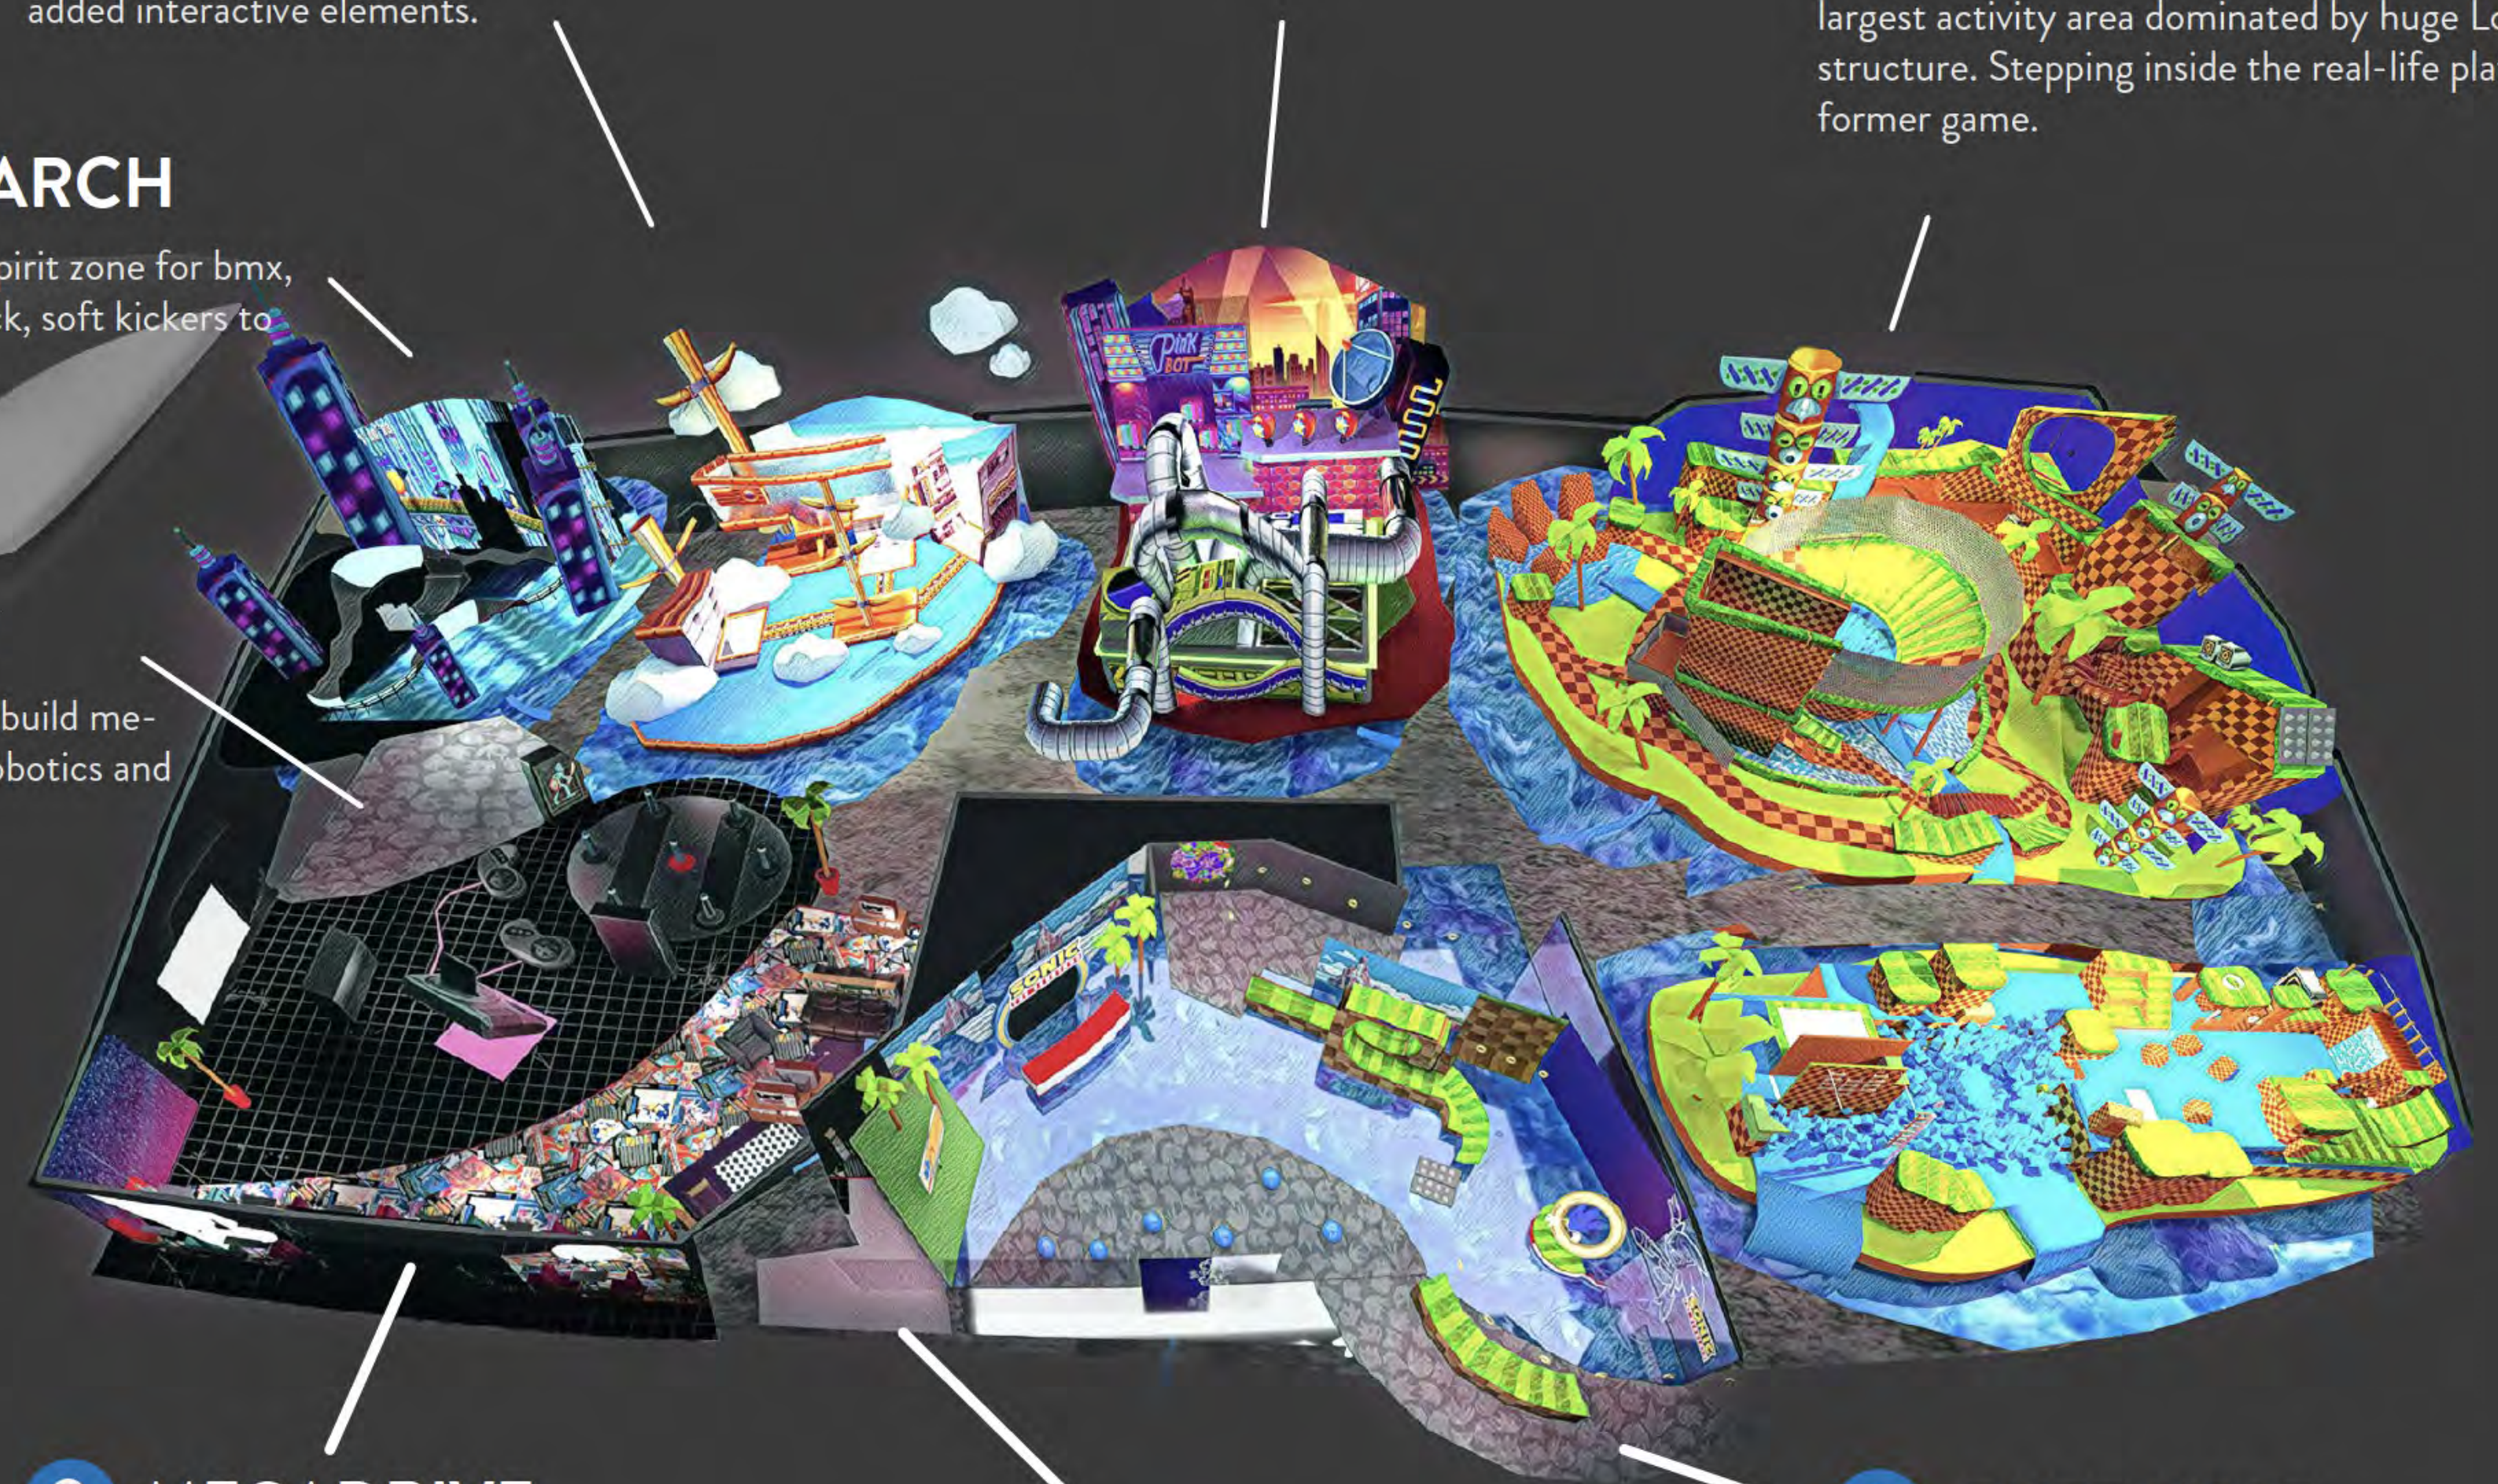

ANGRY BIRDS

ANGRY BIRDS ACTIVITY PARK

LIGHTWATER VALLEY AND SUNDOWN ADVENTURELAND UK, GRAN CANARIA

LEGOLAND

PIRATE SHIP & ISLANDS

LEGOLAND GERMANY

3. FLYING BATTERY ZONE

Shooting above the clouds. Tricks and games on high-performance trampolines with some added interactive elements.

2. CHEMICAL PLANT ZONE

Modern take on a retro funhouse. Crazy and surprising walkthrough experience full of lights, sounds, and moving elements.

1. GREEN HILL ZONE

The most iconic of all Zones. The first and the largest activity area dominated by huge Loop structure. Stepping inside the real-life platformer game.

4. TITANIC MONARCH

Take the speed lane. Tecno spirit zone for bmx, scooter and skate. Pumptrack, soft kickers to landing and more.

5. GAME EDITOR

Creative space where visitors can build mechanical levels, play with simple robotics and learn programming.

3. MEGADRIVE PARADISO LOUNGE

Retro café and game lounge done with respect to the classic Megadrive 16-bit system.

2. SONIC STORE

Experiential brand store full of collectables.

1. ENTRANCE

The first impression of the attraction, themed as the iconic Title Screen of classic Sonic Games.