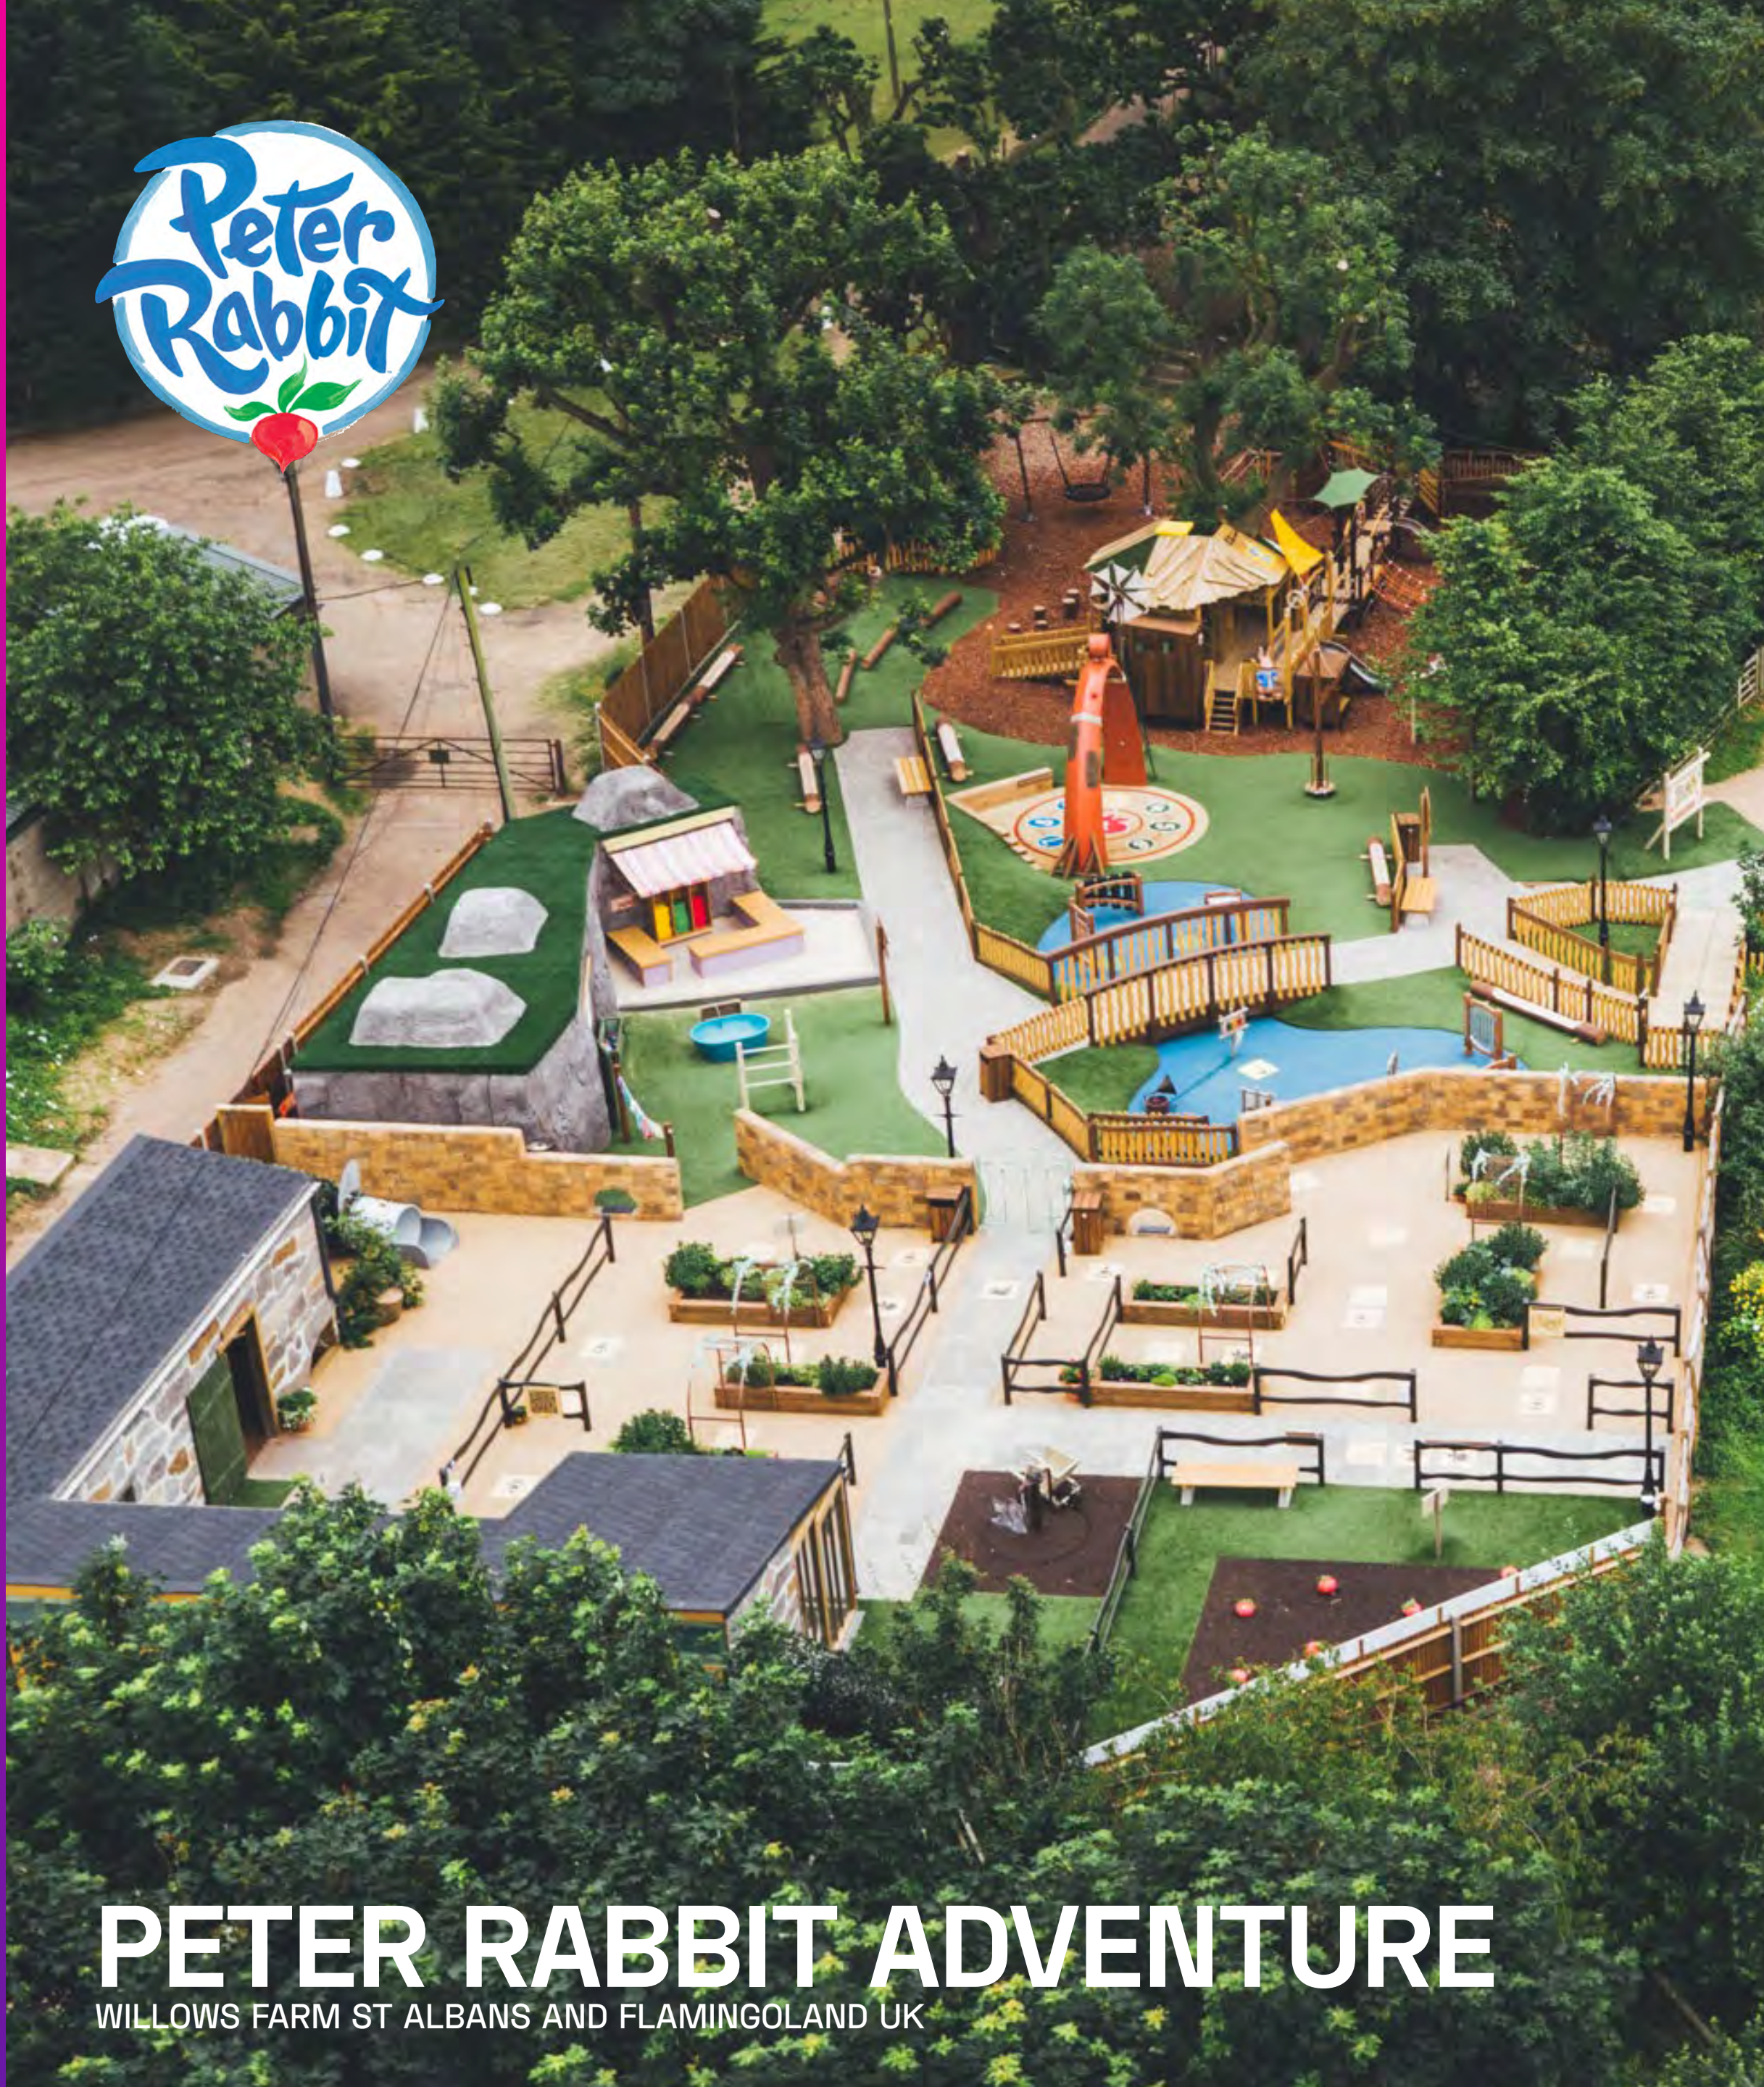

Retail

Take home some of the latest Smurf toys and accessories.
Capacity 8
Dwell time 5mins

THE SMURFS MAKER POP-UP

NEW CONCEPT CREATION

PETER RABBIT ADVENTURE

WILLOWS FARM ST ALBANS AND FLAMINGOLAND UK

ACTIVITIES

SHOW STAGE

Sit, relax and watch Peter and Friends on stage sharing stories of new adventures. Ending with an opportunity to meet the characters in person!

PLAYGROUND

Visit Peter's Treehouse and plan your next secret mission and take on the Rabbit Run agility course challenge and record your scores!

LONG GRASS MAZE

Get lost in the long grass noodle maze and find your way to the treehouse, just be careful, Mr Tod might be lurking close by!

COFFEE POP-UP

Ginger and Pickles will be serving some delicious Coffee and tasty treats!

PETER RABBIT LIVE SHOW

NEW CONCEPT

WATER, water, everywhere!

A Full-Scale Activity Attraction

Example activities:

Building an Arctic shelter for survival

Build a safe passage for polar bear to get back on land