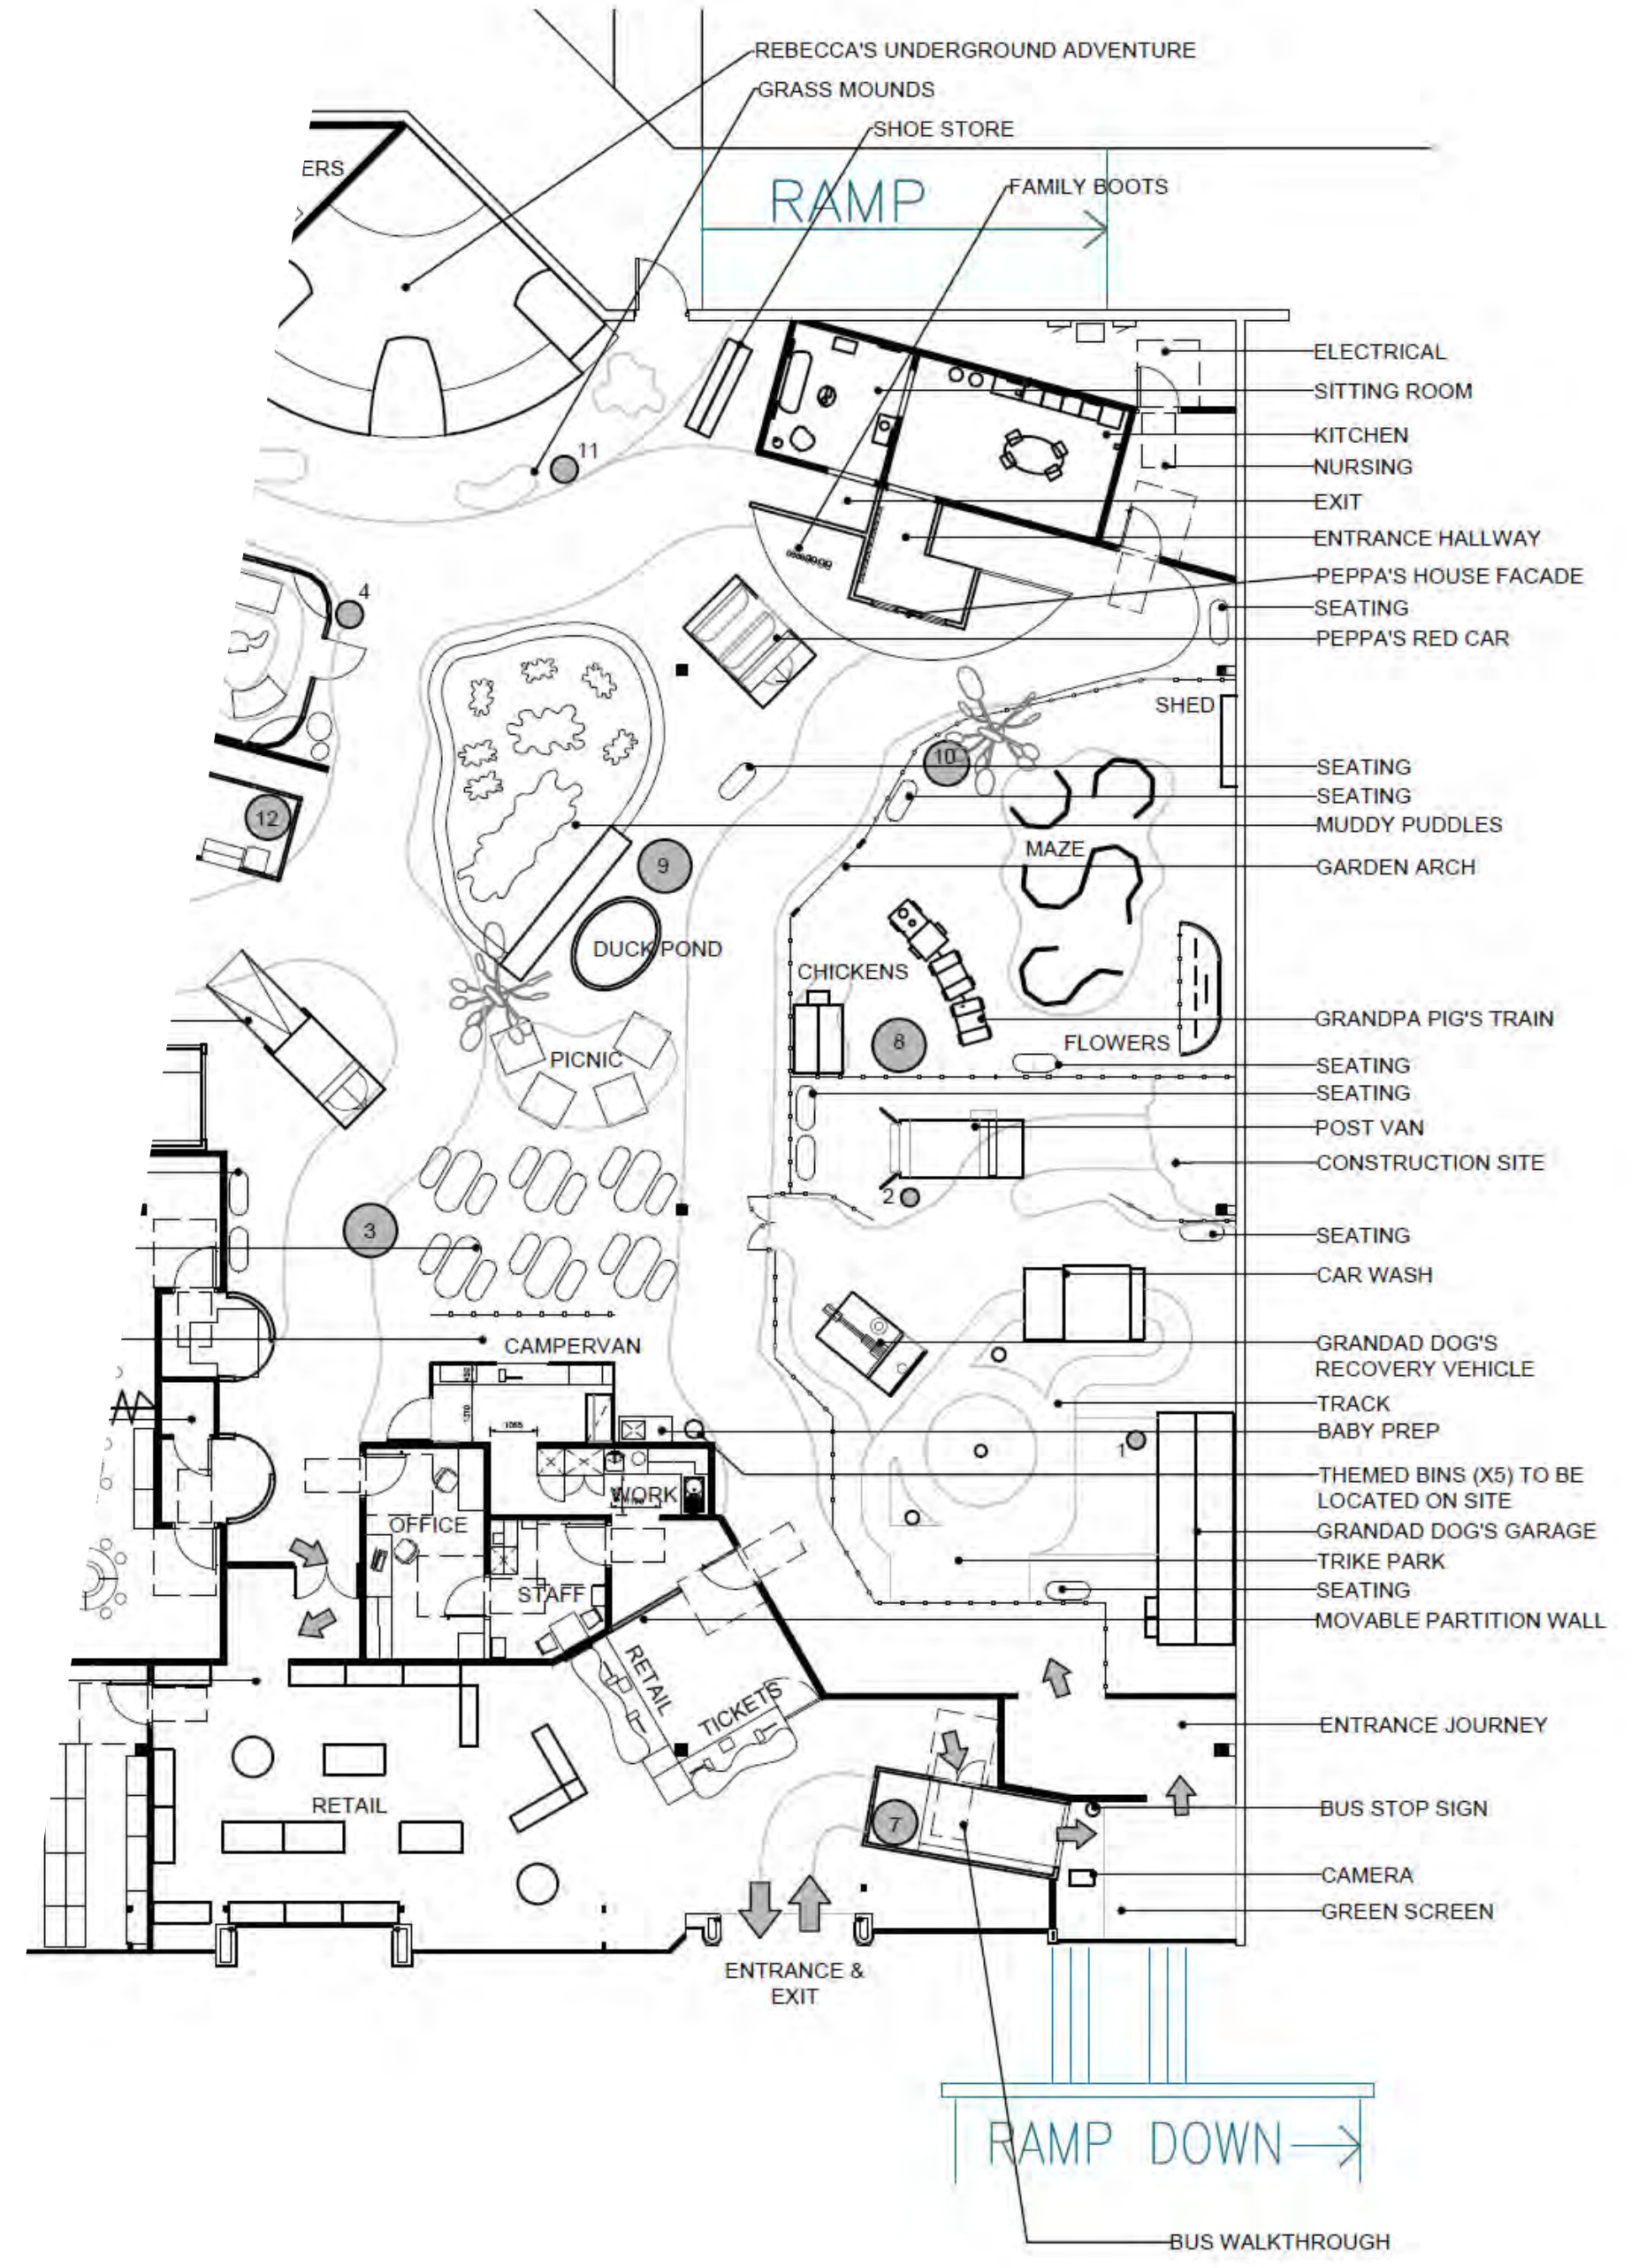

PEPPA PIG WORLD OF PLAY
SHANGHAI CHINA, DALLAS & MICHIGAN US