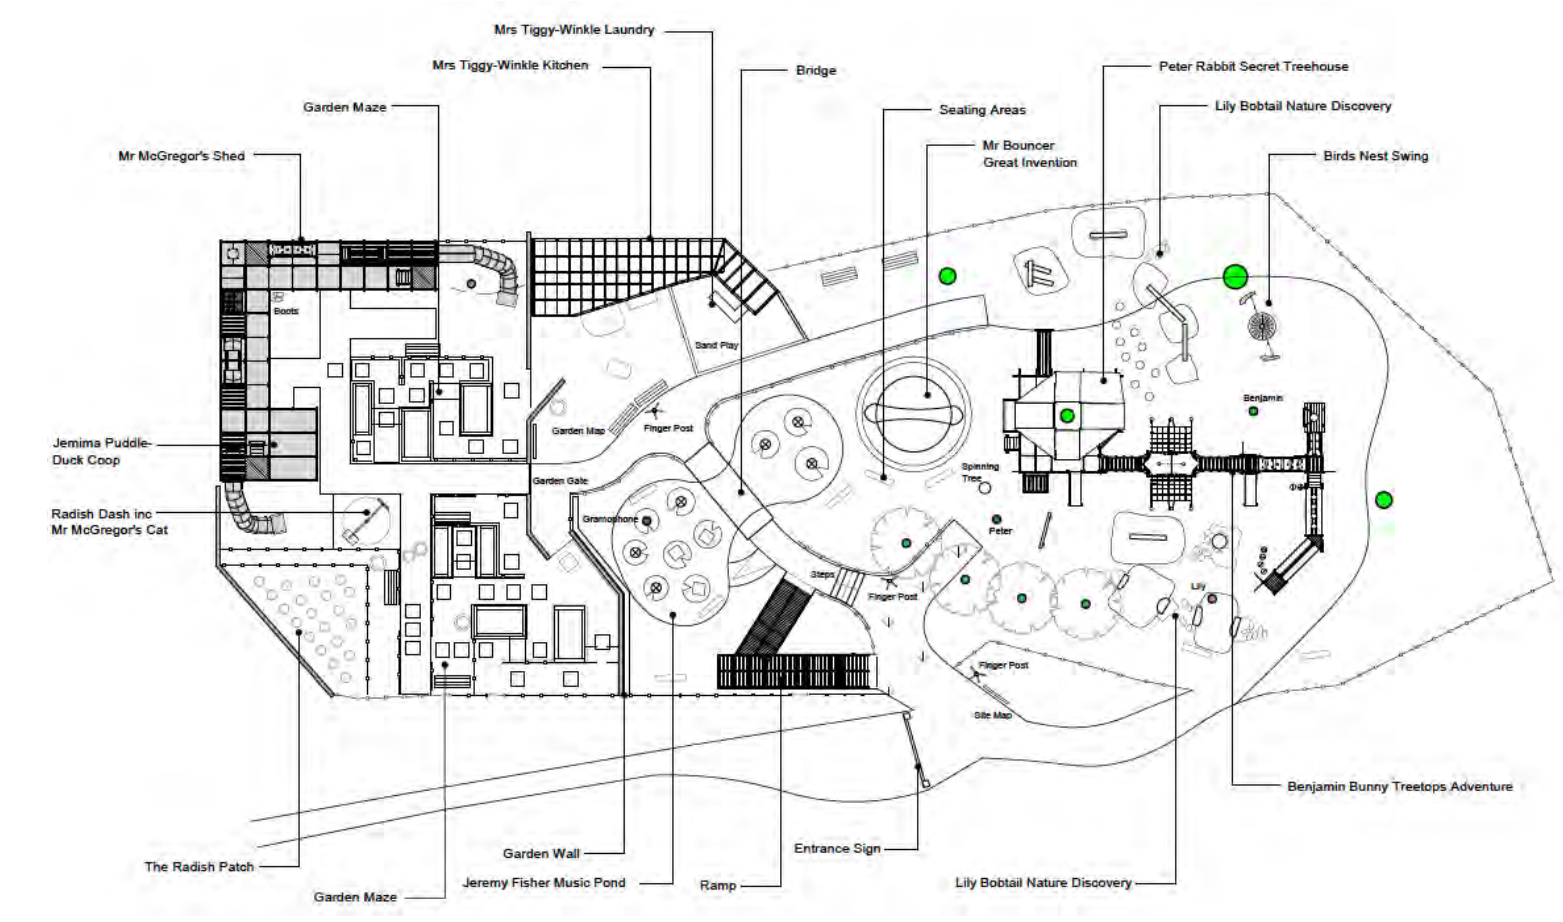

Retail

Take home some of the latest Smurf toys and accessories.
Capacity 8
Dwell time 5mins

THE SMURFS MAKER POP-UP

NEW CONCEPT CREATION

PETER RABBIT ADVENTURE

WILLOWS FARM ST ALBANS AND FLAMINGOLAND UK

ACTIVITIES

SHOW STAGE

Sit, relax and watch Peter and Friends on stage sharing stories of new adventures. Ending with an opportunity to meet the characters in person!

PLAYGROUND

Visit Peter's Treehouse and plan your next secret mission and take on the Rabbit Run agility course challenge and record your scores!