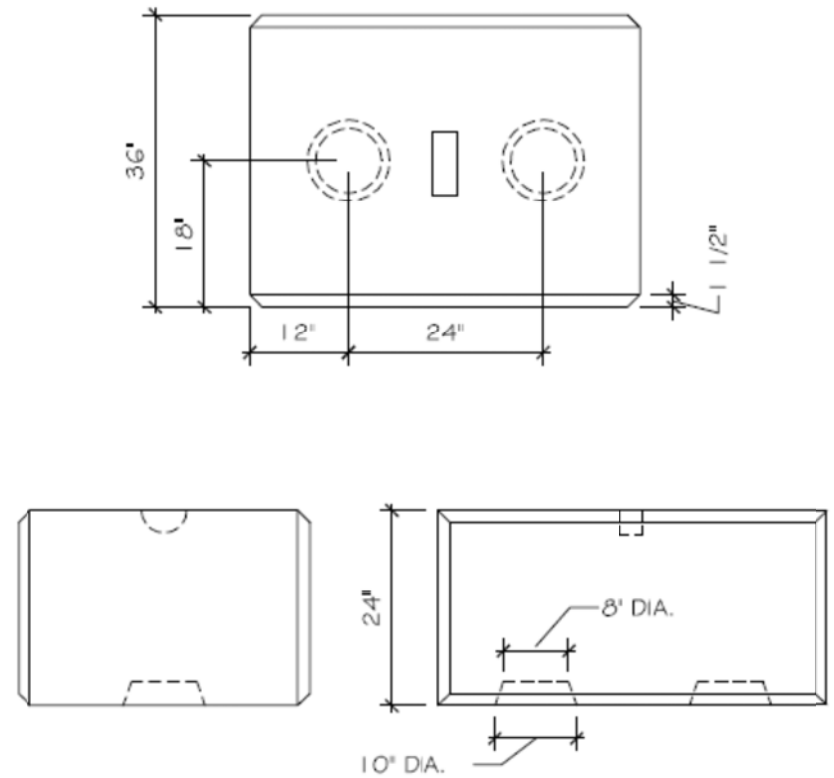

JUMBO BLOCK

JUMBO FLAT TOP BLOCK

JUMBO BLOCK WITH BEVELED EDGES

SCALE: 1/2"=1'-0"

701 Waverly Street, Framingham, MA 01702
 (888) 266-4425, fax 508-653-6672
sales@conigliaroblock.com www.conigliaroblock.com