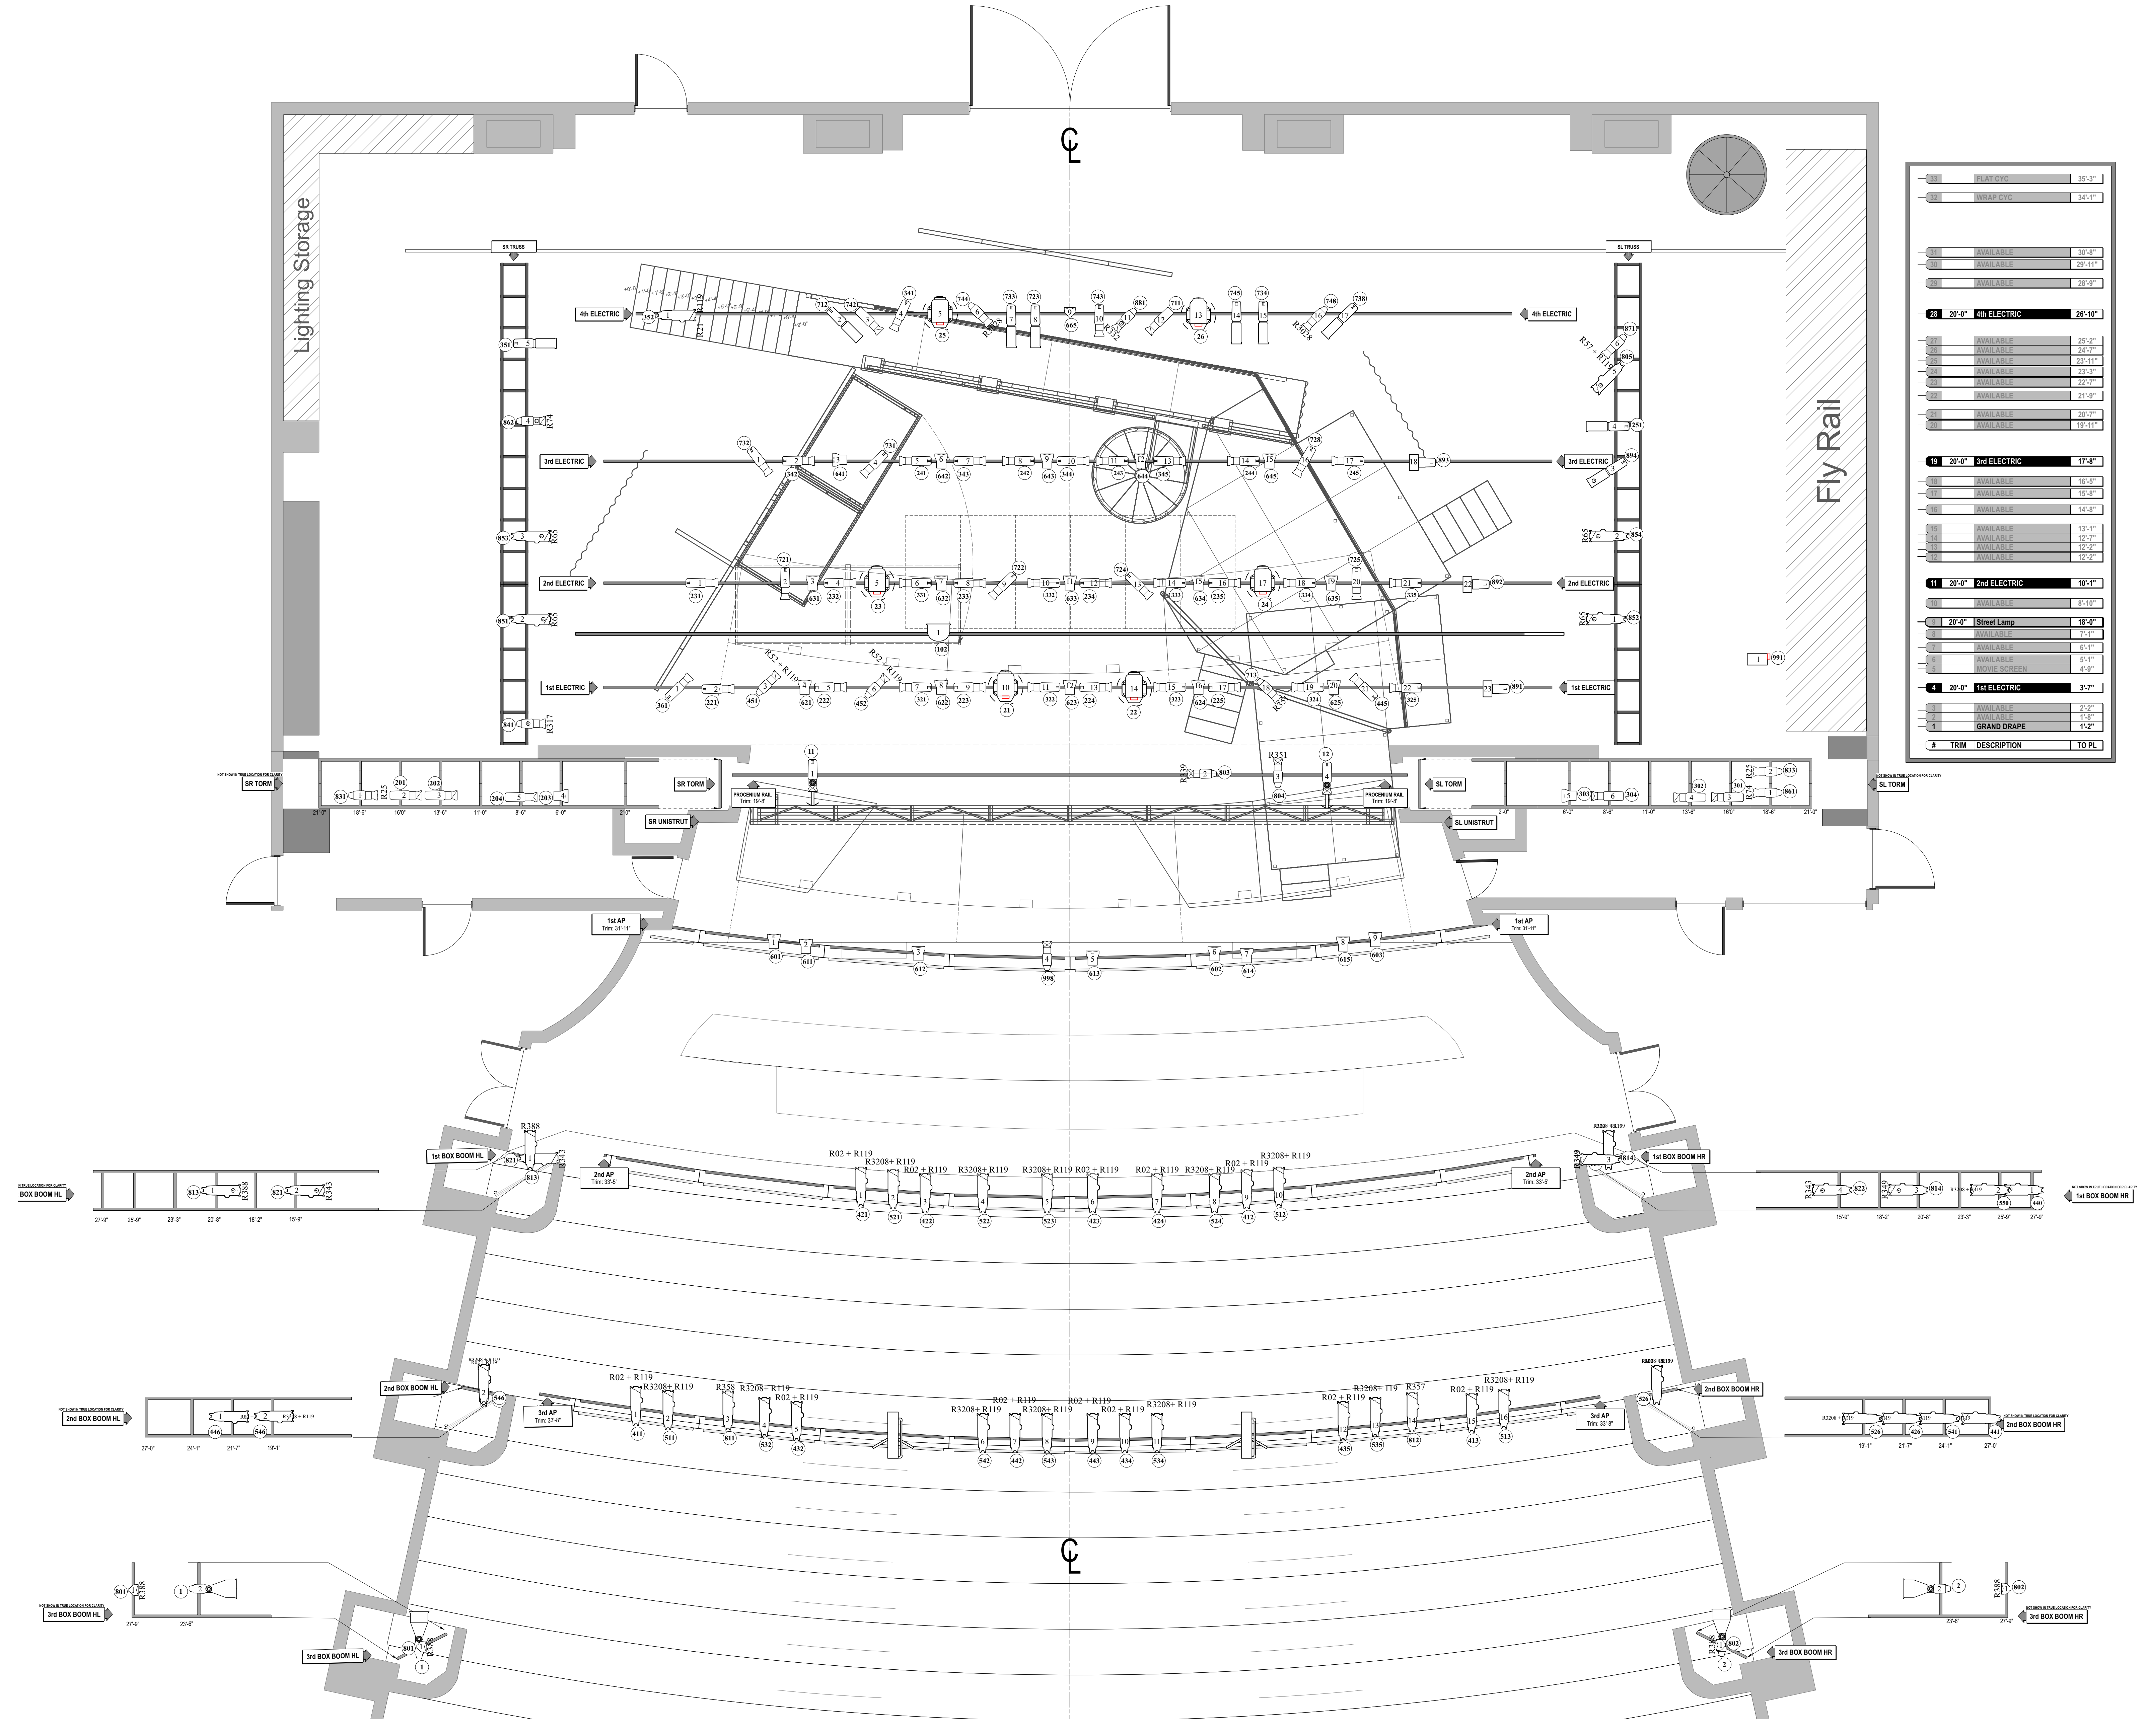

NOTES
- Lineset 8, please connect a 10' pipe to the street lamp. The street lamp needs to be 10' off of the ground.

LEGEND

R00 Color

00 Template

00 Unit #

00 Ch. #

ACCESSORIES

Gobo

Iris

DMX Iris

I-Cues

USC School of Dramatic Arts

BING THEATRE

3400 Watt Way, Los Angeles, CA 90007

LIGHTING DESIGNER
FERNANDO GONZALEZ
(951) 840 - 6012
fdg@usc.edu

DIRECTED BY ..... Anita Daishell-Sparks
STAGE MANAGER ..... Lexey Glouberman
LIGHTING DESIGNER ..... Fernando Gonzalez
SCENIC DESIGNER ..... Kate Schaaf
SOUND DESIGNER ..... Renata Finamore
PROJECTION DESIGNER ..... Kate Schaaf
COSTUME DESIGNER ..... Crystal Son
TECHNICAL DIRECTOR ..... Monica Kosmos

SHEET TITLE LIGHT PLOT	DRAWN BY Fernando Gonzalez
This drawing represents visual concepts and construction suggestions only. It does not replace the knowledge and advice of a licensed structural engineer. The designer is unqualified to determine the structural appropriateness of this design and will not assume responsibility for improper engineering.	SCALE 1/4" = 1' - 0"
	REVISION FINAL
	DATE 2/29/24

SHEET

1

OF 1