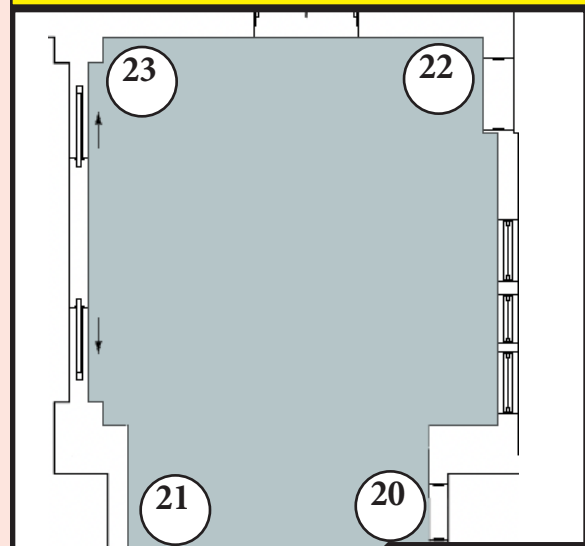

MAGIC SHEET

USC School of Dramatic Arts

Lighting Designer: Fernando Gonzalez

Sun Room (ROOM 1)

Group 20

Study Room (ROOM 2)

Group 30

Dinning Room (ROOM 3)

Group 50

Foyer/Alcove (ROOM 4)

Group 100 / 70

2nd Floor (ROOM 4)

Group 60

Closed Patio (ROOM 5)

Group 40

Front Patio (ROOM 5)