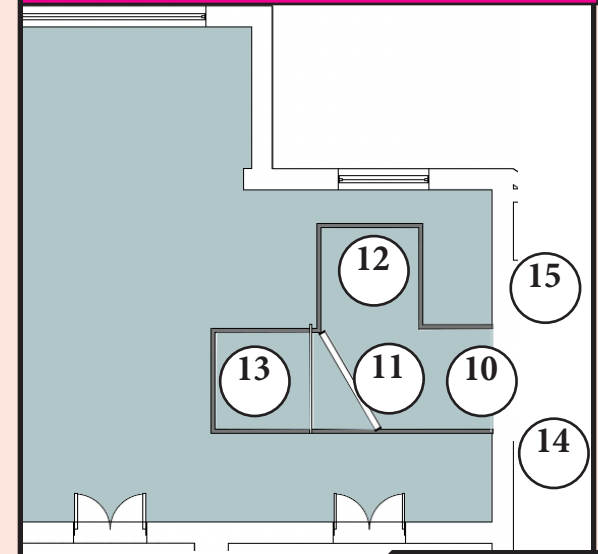

Living Room (ROOM 6)