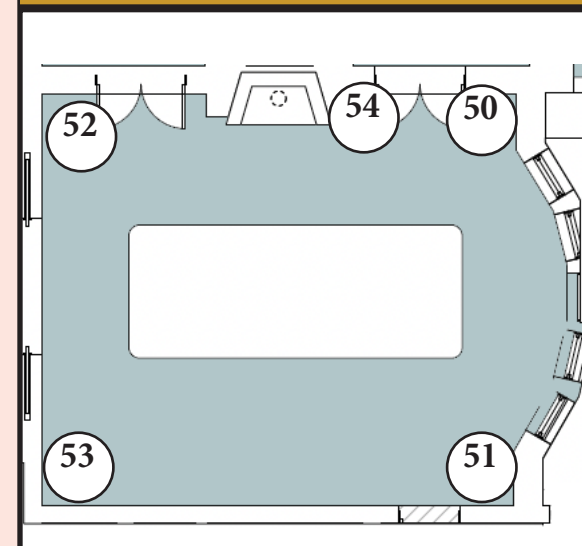

MAGIC SHEET

USC School of Dramatic Arts

Lighting Designer: Fernando Gonzalez

Sun Room (ROOM 1)

Group 20

Study Room (ROOM 2)

Group 30

Dinning Room (ROOM 3)

Group 50

Foyer/Alcove (ROOM 4)

Group 100 / 70

2nd Floor (ROOM 4)

Group 60

Closed Patio (ROOM 5)

Group 40

Front Patio (ROOM 5)