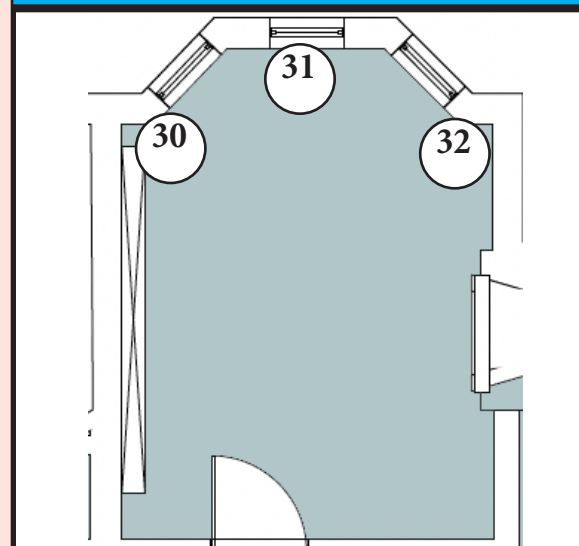

MAGIC SHEET

USC School of Dramatic Arts

Lighting Designer: Fernando Gonzalez

Sun Room (ROOM 1)

Group 20

Study Room (ROOM 2)

Group 30

Dinning Room (ROOM 3)

Group 50

Foyer/Alcove (ROOM 4)

Group 100 / 70

2nd Floor (ROOM 4)

Group 60

Closed Patio (ROOM 5)

Group 40

Front Patio (ROOM 5)