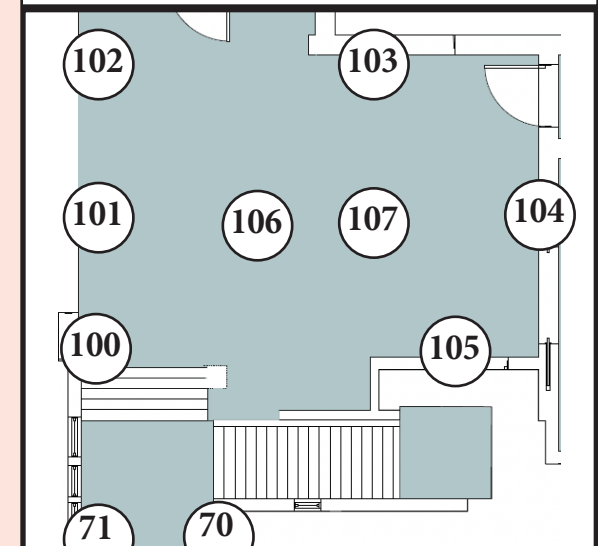

MAGIC SHEET

USC School of Dramatic Arts

Lighting Designer: Fernando Gonzalez

Sun Room (ROOM 1)

Group 20

Study Room (ROOM 2)

Group 30

Dinning Room (ROOM 3)

Group 50

Foyer/Alcove (ROOM 4)

Group 100 / 70

2nd Floor (ROOM 4)

Group 60

Closed Patio (ROOM 5)

Group 40

Front Patio (ROOM 5)