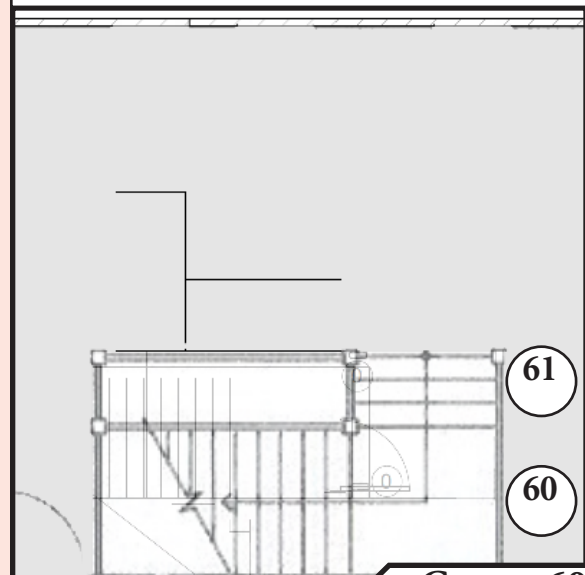

2nd Floor (ROOM 4)