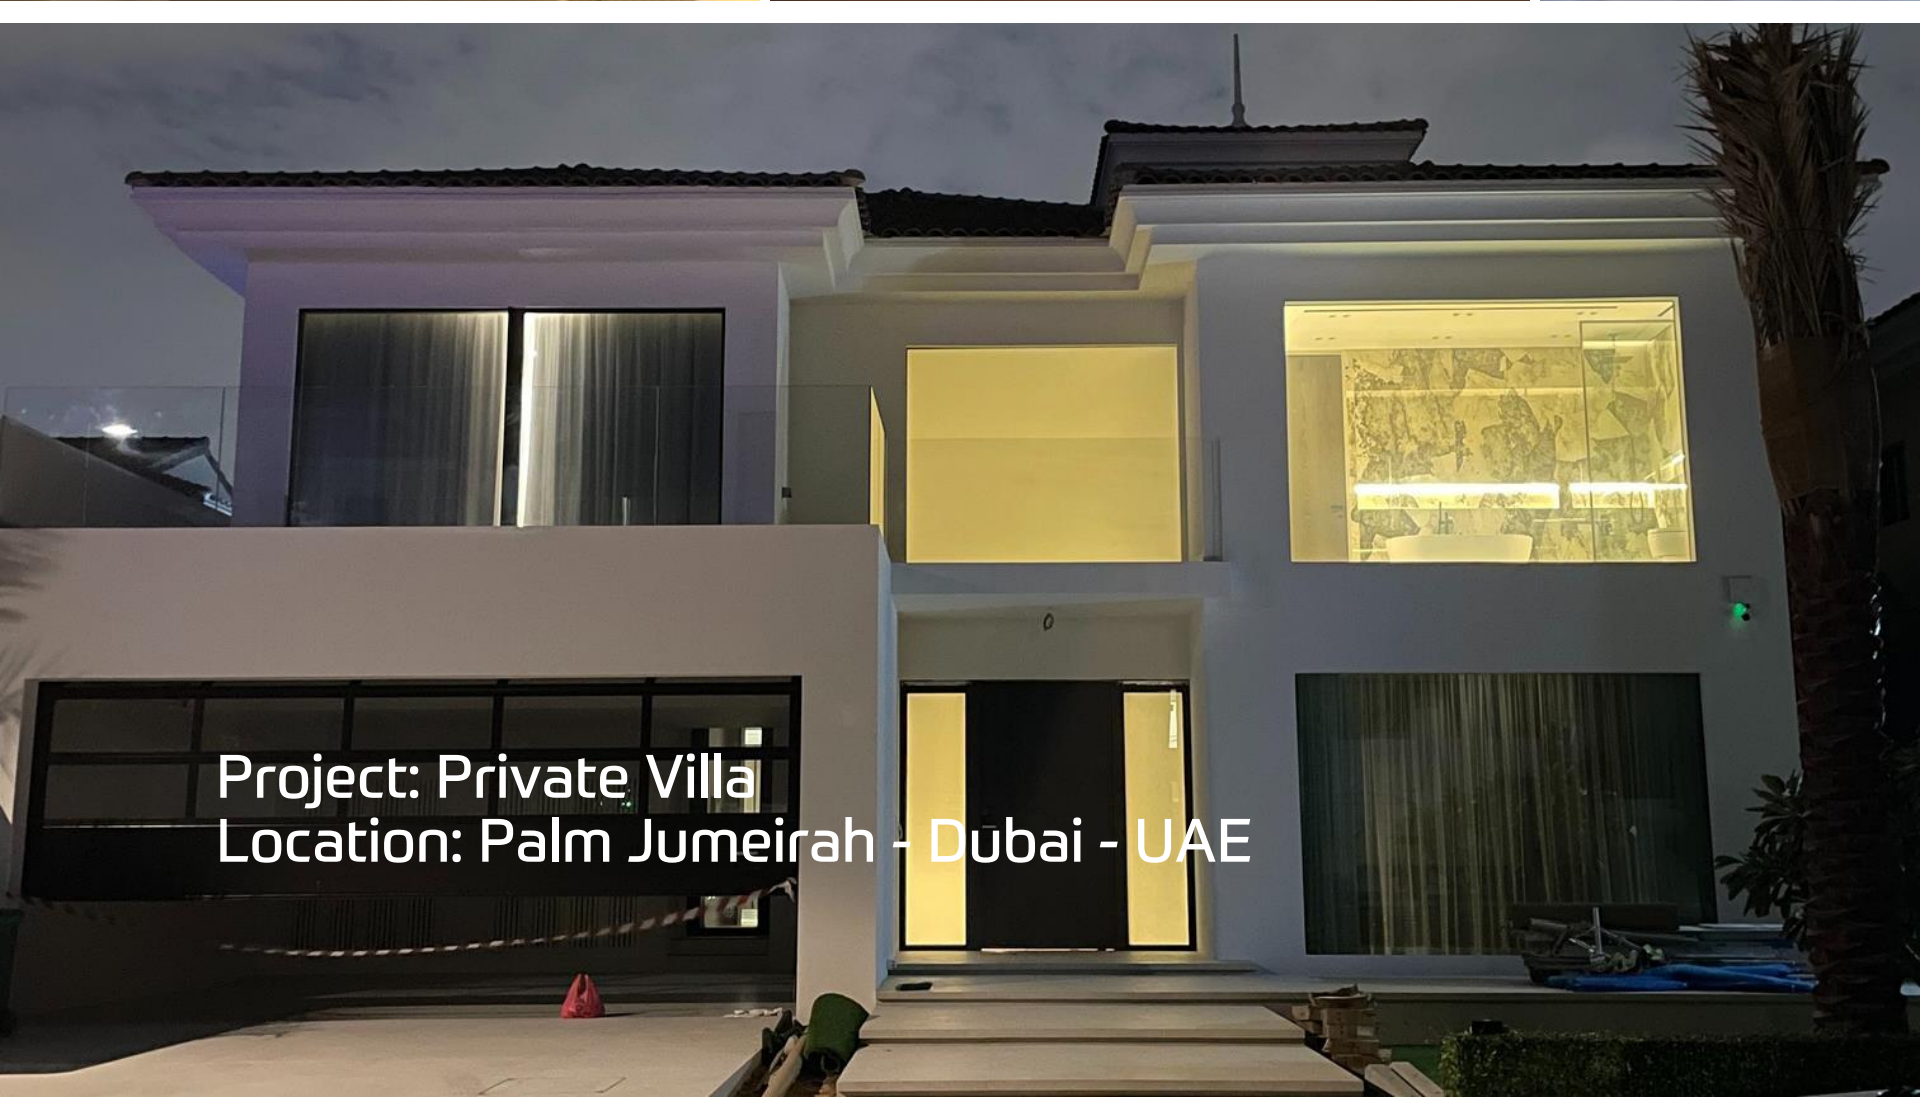

Project: Marassi Bay By EMAAR
Location: Egypt

Project: Private Villa
Location: Abu Dhabi - UAE

LUSTRE
LIGHTING SOLUTIONS

Project: Private Villa
Location: Abu Dhabi - UAE

Project: Private Villa
Location: Abu Dhabi - UAE