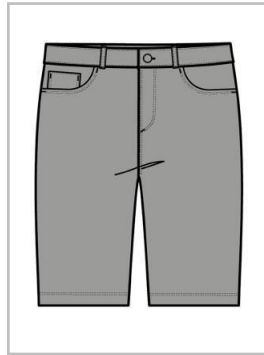

POY : NIMBUS