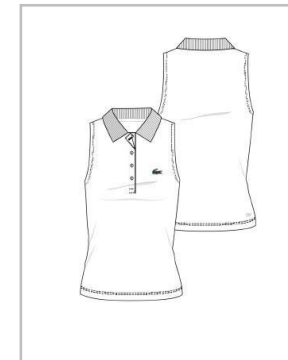

CENTRAL COLLECTION CARRY OVER

**WOMEN SHORT SLEEVED RIBBED COLLAR SHIRT**

GOLF PERFORMANCE, PERMANENT OFFER

32-34-36-38-40-42-44-46

JERSEY  
POLYESTER/ELASTANE (88%/12%)

SLIM FIT  
3CM BICOLOR SILICONE CROCODILE