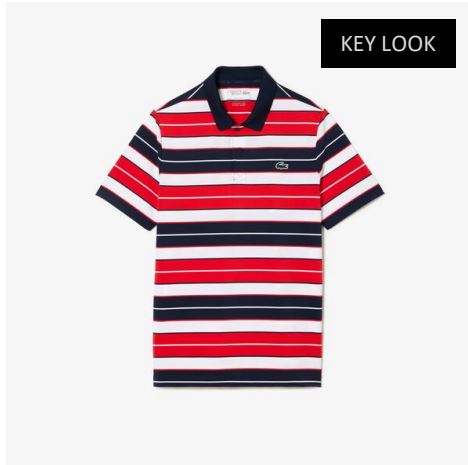

# DH7497

CENTRAL COLLECTION NEW

MEN SHORT SLEEVED RIBBED COLLAR SHIRT

GOLF PERFORMANCE

2-3-4-5-6-7-8

TECHNICAL JERSEY  
POLYESTER/ELASTANE (94%/6%)

REGULAR FIT  
3 CM SILICONE CROCODILE

\$125

# DH7418

CENTRAL COLLECTION CARRY OVER

MEN SHORT SLEEVED RIBBED COLLAR SHIRT

GOLF PERFORMANCE

2-3-4-5-6-7-8-9

STRIPED JERSEY  
POLYESTER/ELASTANE (88%/12%)

3 CM SILICONE CROCODILE

\$125