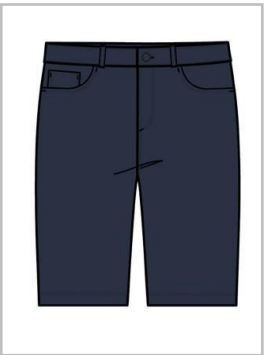

166 : NAVY BLUE