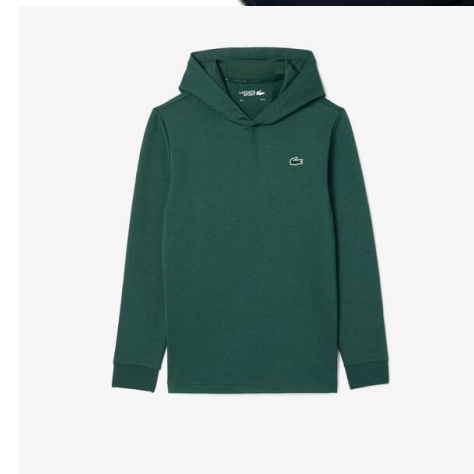

IWG : HEATHER SINOPL