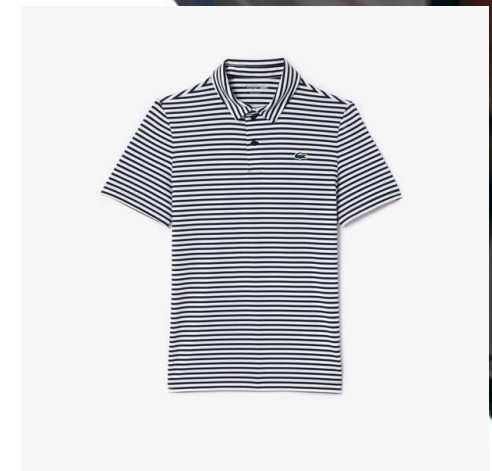

# DH7418

CENTRAL COLLECTION CARRY OVER

MEN SHORT SLEEVED RIBBED COLLAR SHIRT

GOLF PERFORMANCE

2-3-4-5-6-7-8-9

STRIPED JERSEY  
POLYESTER/ELASTANE (88%/12%)

3 CM SILICONE CROCODILE

\$125

KEY LOOK

S14 : PHOENIX BLUE/WHITE

IQ9 : CAPTAIN/LADIGUE:

NX9 : ALICE/WHITE

### DH3982

CENTRAL COLLECTION CARRY OVER

MEN SHORT SLEEVED RIBBED COLLAR SHIRT

GOLF PERFORMANCE

2-3-4-5-6-7-8-9

TECHNICAL ULTRADRY JERSEY POLYESTER/ELASTANE (94%/6%)

REGULAR FIT 3 CM GREEN CROCODILE TRANSFERT