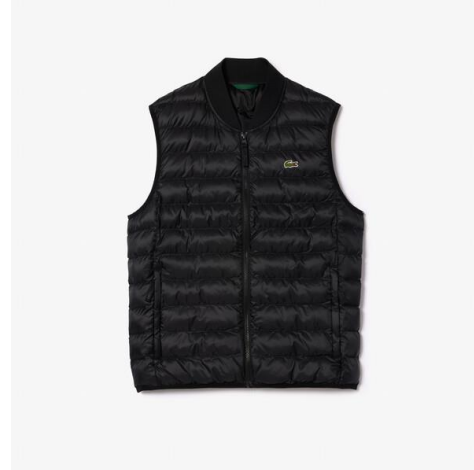

031 : BLACK

BH5044

CENTRAL COLLECTION | CARRY OVER

MEN BLOUSON

PERMANENT OFFER

44-46-48-50-52-54-56-58-60-62

TO BE DEFINED MATERIAL
POLYESTER (100%)

3 CM SILICONE CROCODILE

$285