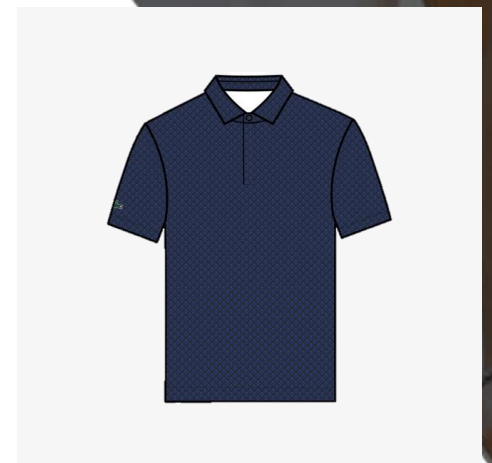

IQJ : NAVY BLUE/LADIGUE-CAPTAIN