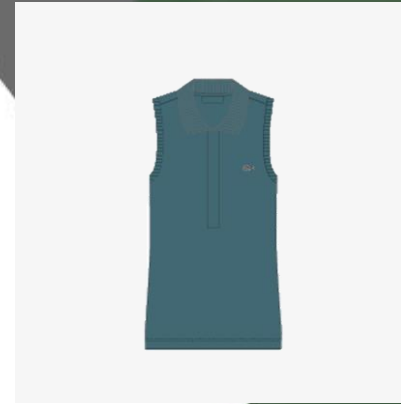

TF9207

CENTRAL COLLECTION CARRY OVER

WOMEN TEE-SHIRT

CORE COLLECTION

32-34-36-38-40-42-44-46

STRIPED JERSEY
COTTON (100%)

REGULAR FIT
EMBROIDERED 4.5 CM GREEN CROCODILE
SEWN ON

$90

PF5445

CENTRAL COLLECTION CARRY OVER

WOMEN SHORT SLEEVED RIBBED
COLLAR SHIRT

CORE COLLECTION

32-34-36-38-40-42-44-46

STRETCH MINI PIQUE
COTTON/ELASTANE (94%/6%)

SLIM FIT
EMBROIDERED 3 CM COLOR SHADE CROCO-
DILE SEWN ON

IY4 : HYDRO

$110

PF5462

CENTRAL COLLECTION CARRY OVER

WOMEN SHORT SLEEVED RIBBED
COLLAR SHIRT

CORE COLLECTION, PERMANENT OFFER

32-34-36-38-40-42-44-46-48-50

STRETCH MINI PIQUE
COTTON/ELASTANE (94%/6%)

SLIM FIT
EMBROIDERED 3 CM COLOR SHADE CROCO-
DILE SEWN ON

$110