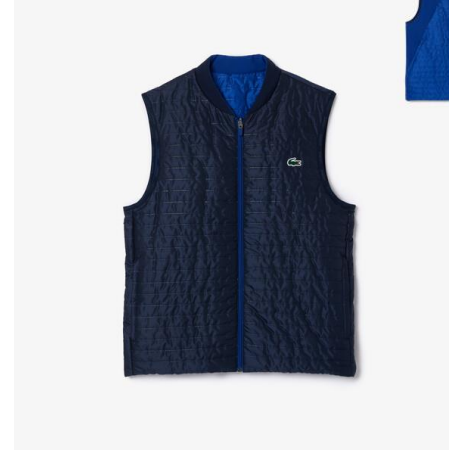

### BH9266

CENTRAL COLLECTION | CARRY OVER

MEN BLOUSON

LACOSTE ACTIVE

44-46-48-50-52-54-56-58-60-62

TAFFETA  
POLYESTER (100%)

\$198

9N6 : CAPTAIN/NAVY BLUE