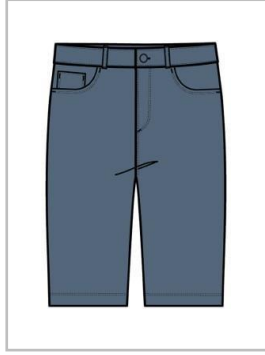

HH0922

CENTRAL COLLECTION CARRY OVER

MEN 5 POCKET STYLE TROUSERS

GOLF PERFORMANCE, PERMANENT OFFER

28-30-32-33-34-36-38-40-42-44

TWILL
POLYESTER (100%)

3 CM SILICONE CROCODILE

$120

FH6882

CENTRAL COLLECTION CARRY OVER

MEN 5 POCKET STYLE TROUSERS

GOLF PERFORMANCE, PERMANENT SHORTS

28-30-32-33-34-36-38-40-42-44

TWILL
POLYESTER (100%)

3 CM SILICONE CROCODILE

$98

PQ8 : KING