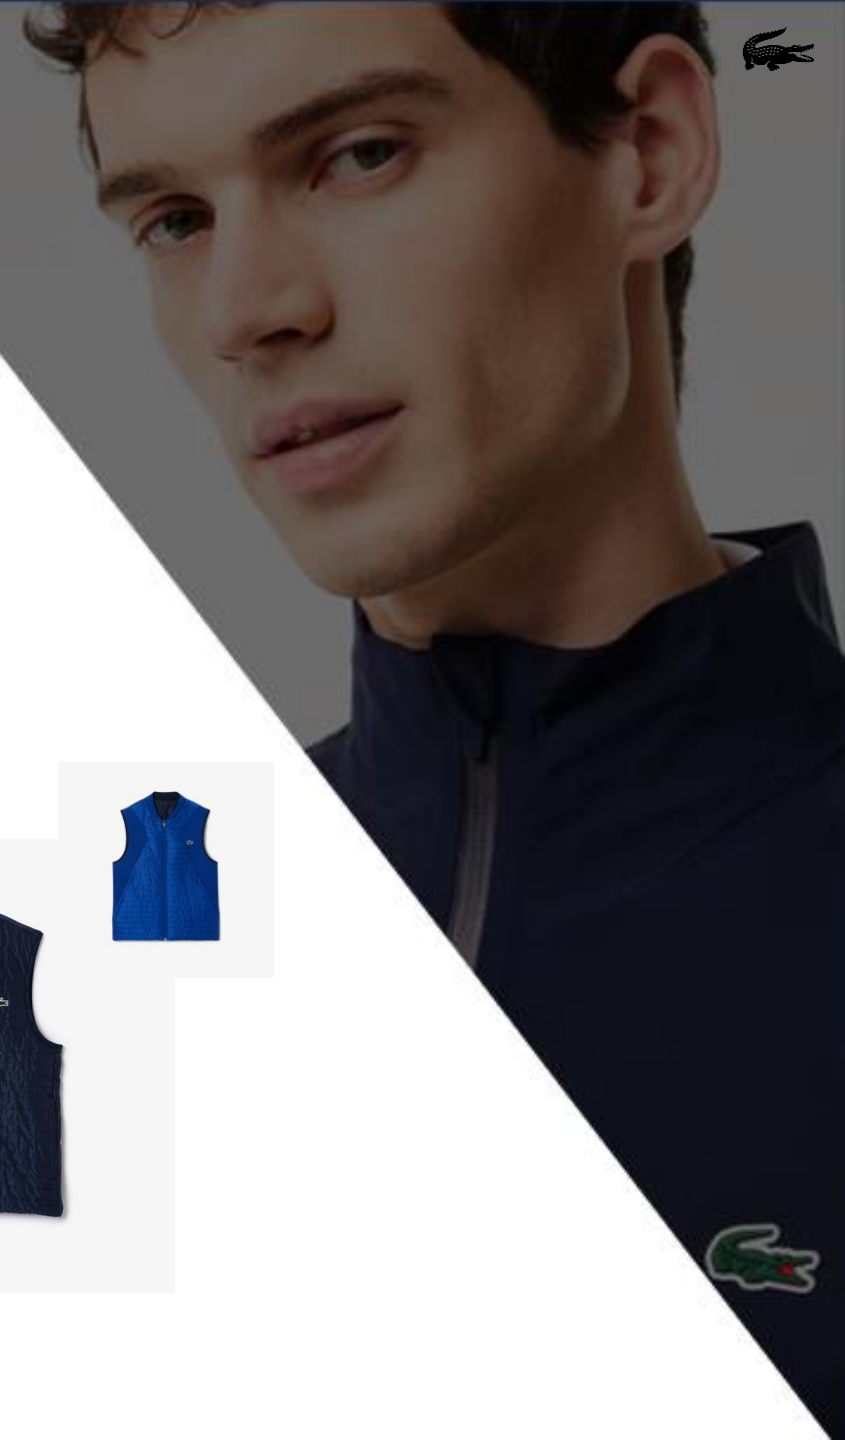

### BH9266

CENTRAL COLLECTION | CARRY OVER

MEN BLOUSON

LACOSTE ACTIVE

44-46-48-50-52-54-56-58-60-62

TAFFETA  
POLYESTER (100%)

\$198

9N6 : CAPTAIN/NAVY BLUE