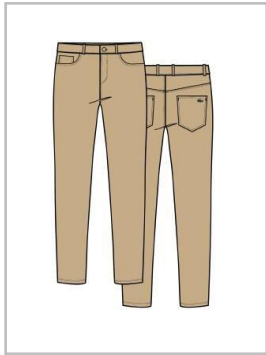

### HH0922

CENTRAL COLLECTION CARRY OVER

MEN 5 POCKET STYLE TROUSERS

GOLF PERFORMANCE, PERMANENT OFFER

28-30-32-33-34-36-38-40-42-44

TWILL  
POLYESTER (100%)

3 CM SILICONE CROCODILE

\$120