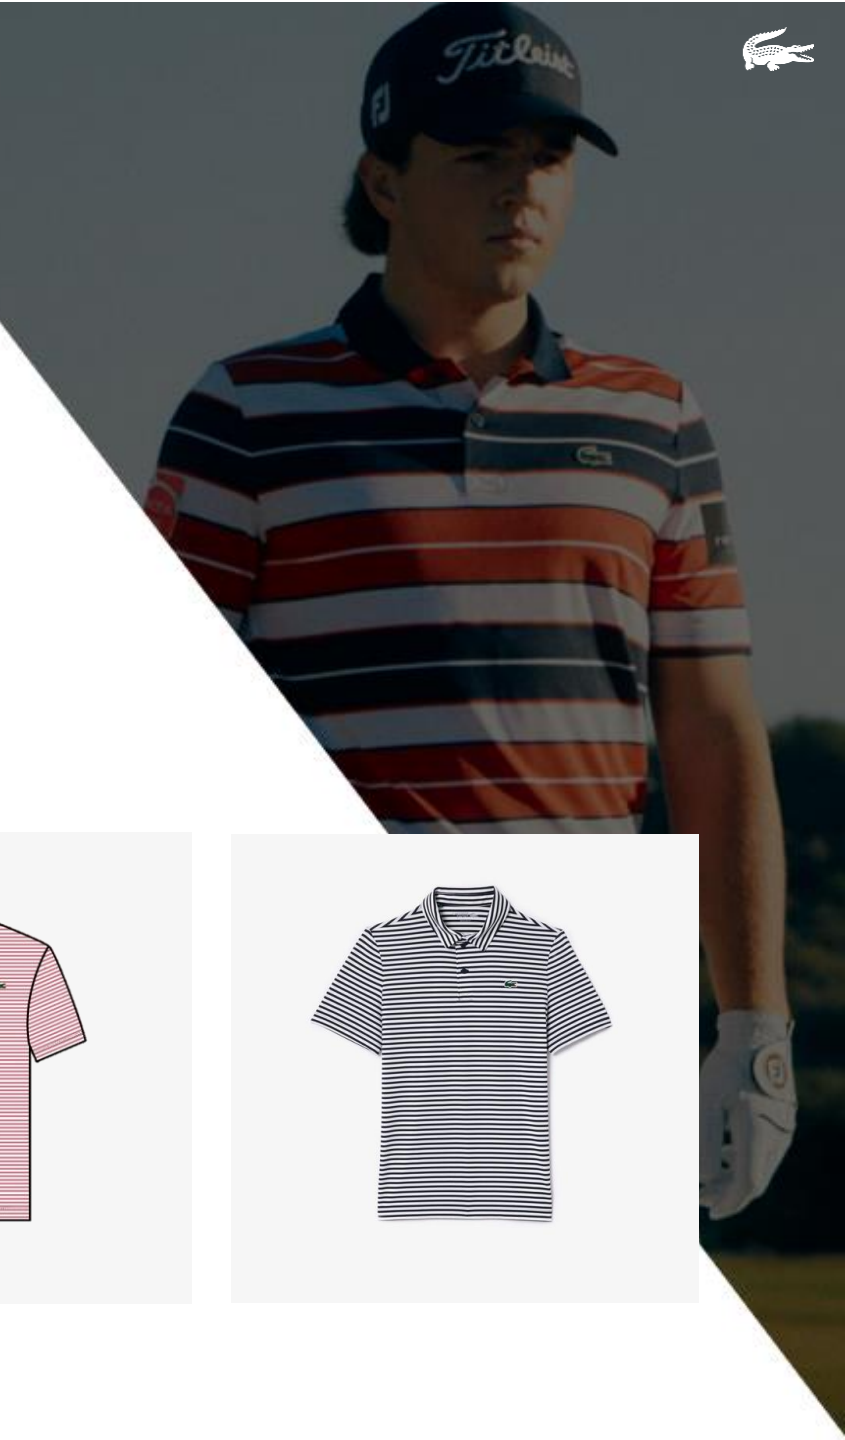

DH7497

CENTRAL COLLECTION NEW

MEN SHORT SLEEVED RIBBED COLLAR SHIRT

GOLF PERFORMANCE

2-3-4-5-6-7-8

TECHNICAL JERSEY
POLYESTER/ELASTANE (94%/6%)

REGULAR FIT
3 CM SILICONE CROCODILE

$125

KEY LOOK

DH7418

CENTRAL COLLECTION CARRY OVER

MEN SHORT SLEEVED RIBBED COLLAR SHIRT

GOLF PERFORMANCE

2-3-4-5-6-7-8-9

STRIPED JERSEY
POLYESTER/ELASTANE (88%/12%)

3 CM SILICONE CROCODILE

$125

KEY LOOK