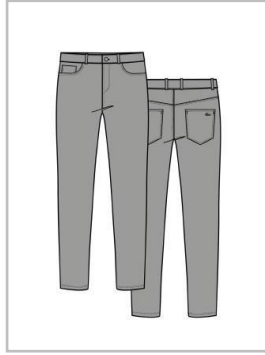

POY : NIMBUS