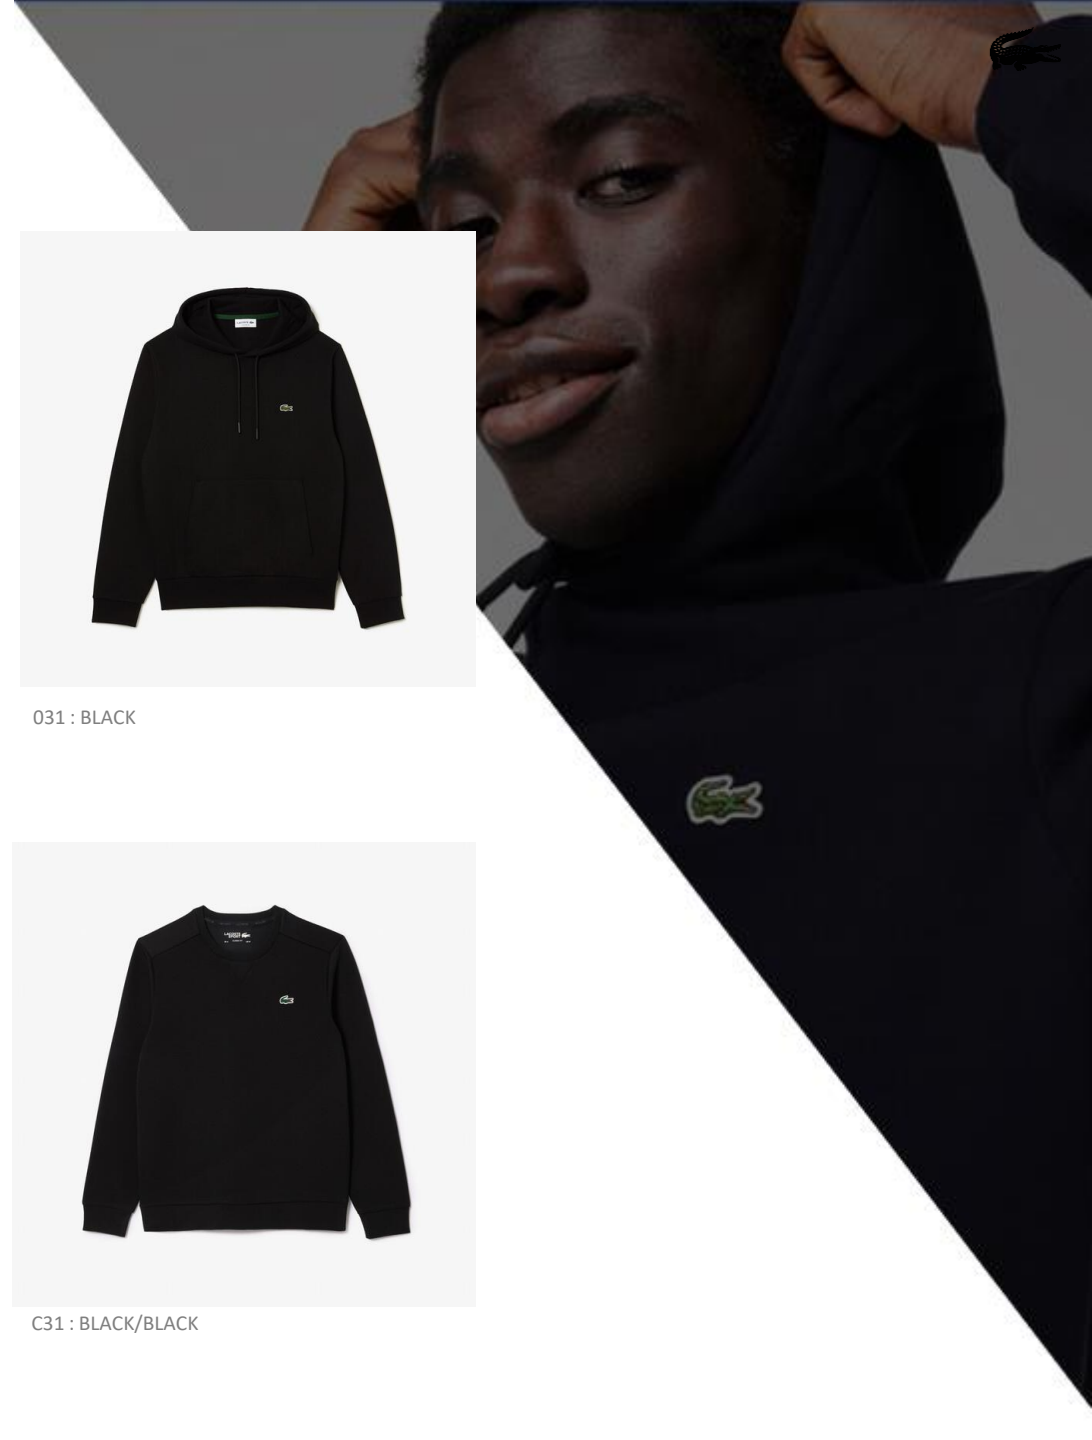

SH9623

CENTRAL COLLECTION CARRY OVER

MEN SWEATSHIRT

CORE COLLECTION, PERMANENT OFFER

1-2-3-4-5-6-7-8-9-10-11

BRUSHED FLEECE
COTTON/POLYESTER (84%/16%)

CLASSIC FIT
EMBROIDERED 3.7 CM GREEN CROCODILE
SEWN ON

$145

SH9604

CENTRAL COLLECTION CARRY OVER

MEN SWEATSHIRT

CORE PERFORMANCE

2-3-4-5-6-7-8-9

INTERLOCK
POLYESTER/COTTON/ELASTANE
(71%/25%/4%)

3 CM SILICONE CROCODILE

$120