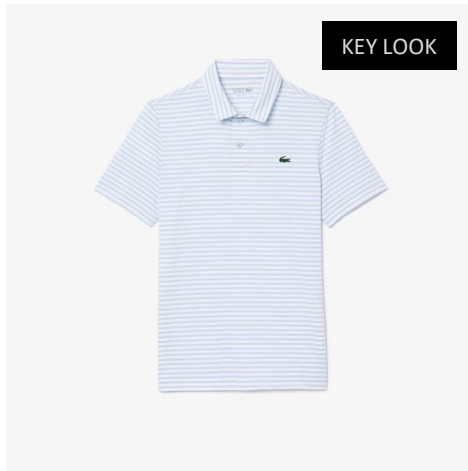

# DH7497

CENTRAL COLLECTION NEW

MEN SHORT SLEEVED RIBBED COLLAR SHIRT

GOLF PERFORMANCE

2-3-4-5-6-7-8

TECHNICAL JERSEY  
POLYESTER/ELASTANE (94%/6%)

REGULAR FIT  
3 CM SILICONE CROCODILE

\$125

# DH7418

CENTRAL COLLECTION CARRY OVER

MEN SHORT SLEEVED RIBBED COLLAR SHIRT

GOLF PERFORMANCE

2-3-4-5-6-7-8-9

STRIPED JERSEY  
POLYESTER/ELASTANE (88%/12%)

3 CM SILICONE CROCODILE

\$125