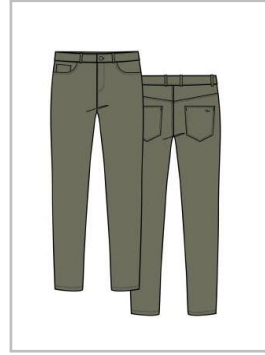

HH0922

CENTRAL COLLECTION CARRY OVER

MEN 5 POCKET STYLE TROUSERS

GOLF PERFORMANCE, PERMANENT OFFER

28-30-32-33-34-36-38-40-42-44

TWILL
POLYESTER (100%)

3 CM SILICONE CROCODILE

$120

BMV : KHAKI

FH6882

CENTRAL COLLECTION CARRY OVER

MEN 5 POCKET STYLE TROUSERS

GOLF PERFORMANCE, PERMANENT SHORTS

28-30-32-33-34-36-38-40-42-44

TWILL
POLYESTER (100%)

3 CM SILICONE CROCODILE

$98