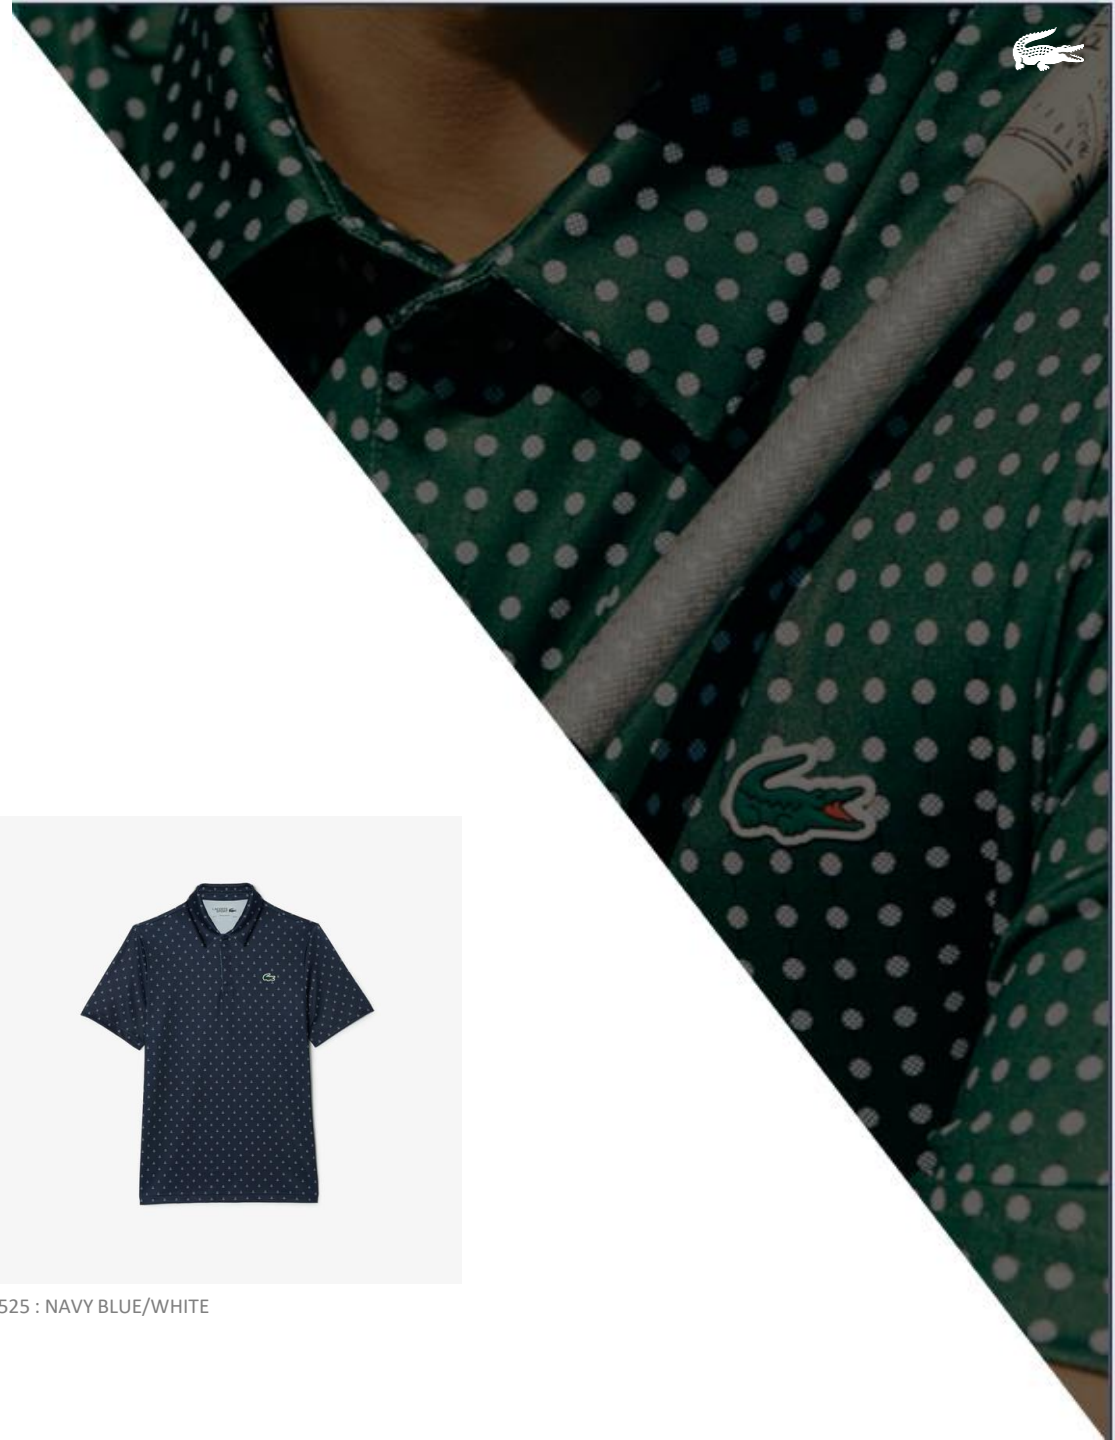

SS24 | MENS GOLF PRINTED POLOS

DH5175

CENTRAL COLLECTION CARRY OVER

MEN SHORT SLEEVED RIBBED COLLAR SHIRT

GOLF PERFORMANCE

2-3-4-5-6-7-8-9

TECHNICAL ULTRADRY JERSEY POLYESTER/ELASTANE (94%/6%)

REGULAR FIT 3 CM SILICONE CROCODILE

$125

KEY LOOK