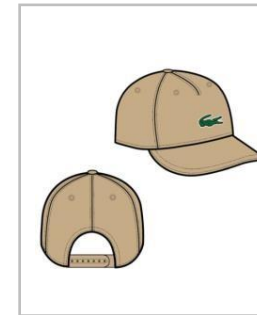

O2S : VIENNESE